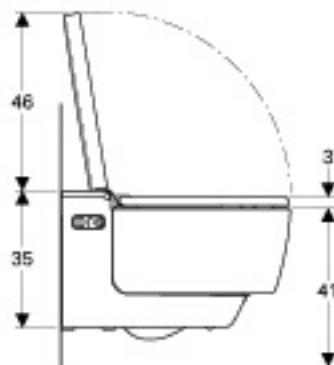

→ www.geberit.co.uk/movies