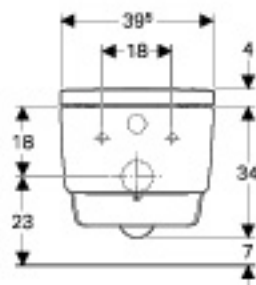

→ www.geberit.co.uk/movies