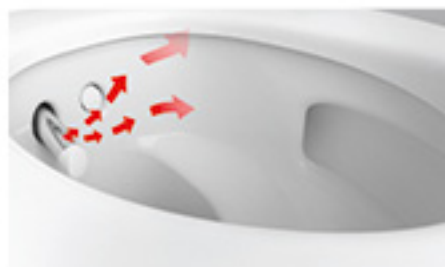

TurboFlush flush technology

The innovative TurboFlush flush technology, combined with the ceramic pan's asymmetrical inner geometry developed by Geberit, enables the toilet to be flushed out extremely thoroughly and quietly. All this requires is a lateral opening and optimal flush water flow guidance. The high-quality ceramic pan is finished with a special surface coating to prevent any build-up of dirt. Inaccessible areas are kept to a minimum, while edges and corners have been dispensed with completely.

Remote control

The remote control has a clear display and sits comfortably in your hand. All the input can be entered with just one hand, and all it takes is a click of a button to call up your personal water temperature, spray intensity and spray arm position settings. You can check adjustments to the detection range of the proximity sensor and other profile settings using the display on the back of the remote control and change them via a menu.

Lady wash

The separate lady wash offers a particularly soft shower spray. Its nozzle is integrated into the spray arm, keeping it hygienically protected even when not in use.

Dryer

The dryer arm extends independently from the spray arm and automatically aligns itself with the position of the spray to ensure an optimal drying performance. The intelligent dryer functionality takes into account the change in the skin's sensitivity to heat as it dries.