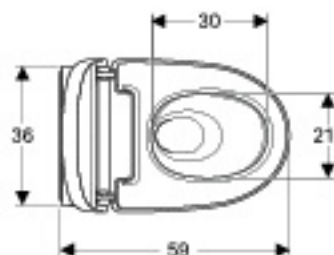

→ www.geberit.co.uk/movies