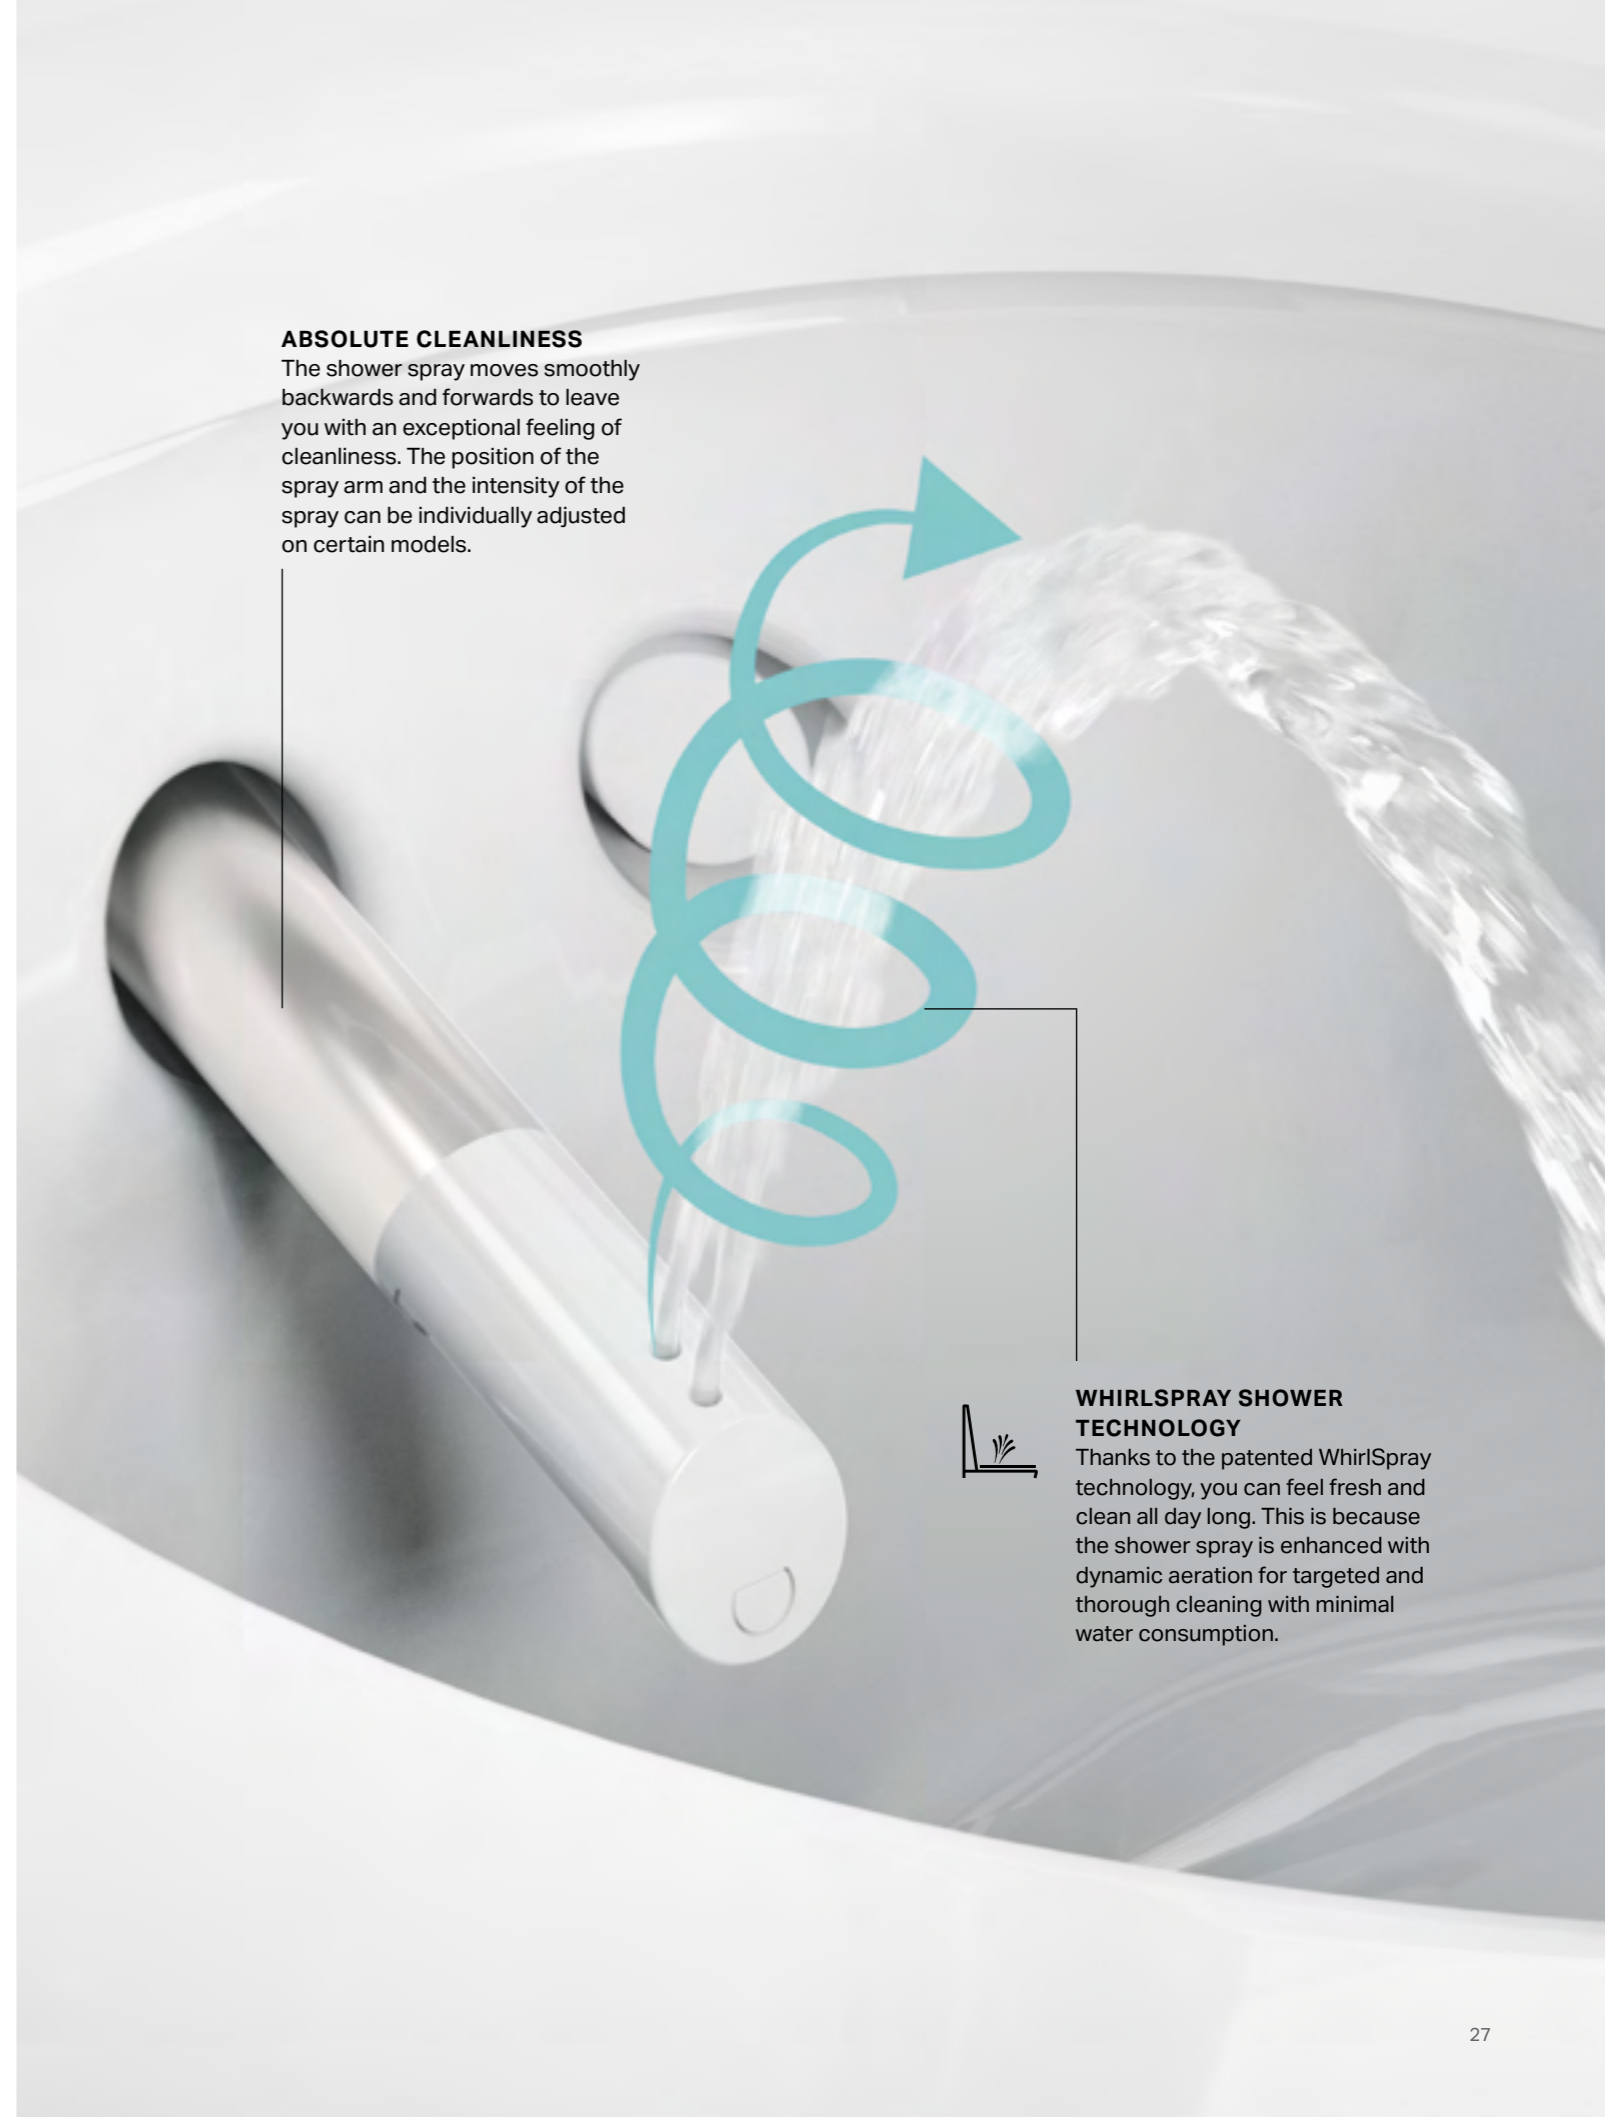

Geberit has introduced a completely new and patented flush technology. The flow of water is controlled just before it reaches the ceramic pan. A flush guide sends the water stream along both sides to the exact area where it is needed for a clean and thorough flush.

PRACTICAL AND EASY TO MAINTAIN
From the easily removable seat and lid to the automatic descaling programme, Geberit AquaClean shower toilets are specifically designed to be cleaned and maintained with minimal effort throughout their long service life.

*Available on Geberit AquaClean Tuma Comfort shower toilet only.

ABSOLUTE CLEANLINESS

The shower spray moves smoothly backwards and forwards to leave you with an exceptional feeling of cleanliness. The position of the spray arm and the intensity of the spray can be individually adjusted on certain models.

WHIRLSPRAY SHOWER TECHNOLOGY

Thanks to the patented WhirlSpray technology, you can feel fresh and clean all day long. This is because the shower spray is enhanced with dynamic aeration for targeted and thorough cleaning with minimal water consumption.