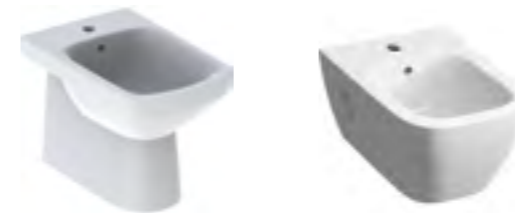

708mm mirror cabinet left or right storage

WC'S

Rimfree® close coupled

Rimfree® close coupled fully back-to-wall

Rimfree® back-to-wall

Rimfree® & open rim wall-hung

Rimfree® Premium wall-hung

BIDETS