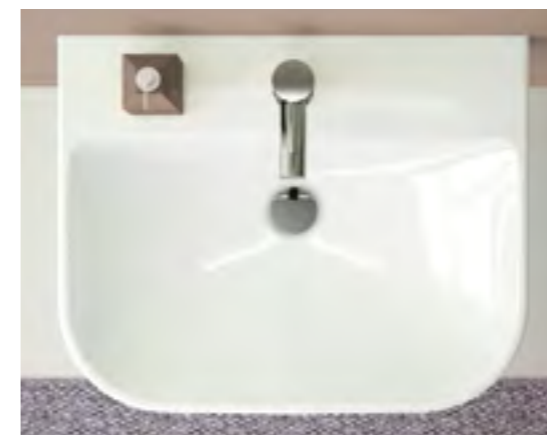

THE COLLECTIONS

SMYLE AND SMYLE SQUARE

With its contemporary design and ornate lines, the Geberit Smyle bathroom series creates a relaxing and positive bathroom ambience, and brings harmony and lightness into family and guest bathrooms. Available in a round and square design, Smyle achieves the highest level of convenience in the bathroom. A clear sense of order and efficient use of space makes Smyle the convenient choice for any bathroom design.

DESIGN

CLEANLINESS

SPACE-SAVING

ACCESSIBILITY

SMYLE AND SMYLE SQUARE WASHBASINS

CAPTIVATING LIGHTWEIGHT APPEARANCE

Ornate lines, harmonious shapes and narrow rims characterise the washbasins of the Geberit Smyle Square complete bathroom series. They provide an exciting contrast to the generous shelf surfaces at the rear of the washbasins. The profile handles of the washbasin cabinets mirror the design of the washbasins and underline the harmonious appearance. The washbasins are available in many different sizes, as well as a handrinse basin with and without a tap hole. Geberit Smyle Square offers a wide range of solutions to meet all requirements in the modern bathroom.

Lightweight in appearance, the Geberit Smyle round series stands out in any modern bathroom. The washbasins are characterised by sophisticated lines and harmonious shapes, which appear as an exciting contrast to the generous shelf surfaces.