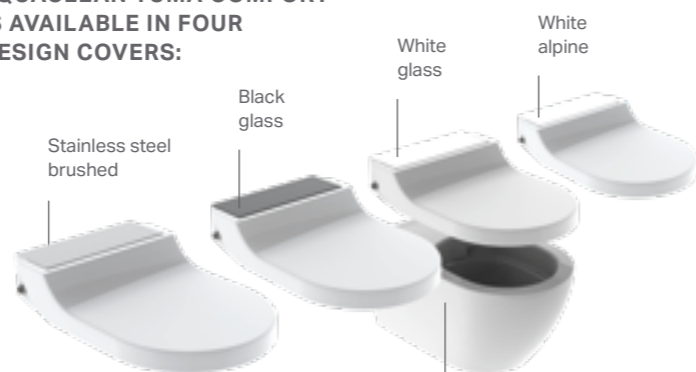

GEBERIT AQUACLEAN TUMA SURPRISINGLY VERSATILE

With the Geberit AquaClean Tuma you can choose the features you want in your shower toilet: from the simple, basic functions of the Classic model to the additional convenience functions of the Comfort version. The AquaClean Tuma is available as a complete toilet solution with a perfectly fitting Rimfree® ceramic pan and hidden connections for electricity and water, or as a toilet enhancement solution. This can also be combined with a variety of previously installed ceramic pans for your introduction into the world of shower toilets.

FEATURES OF AQUACLEAN TUMA COMFORT AND CLASSIC

- WhirlSpray shower technology with five adjustable shower pressure settings
- Rimfree® toilet ceramic pan
- Individually adjustable spray arm position
- Adjustable water spray temperature
- Oscillating spray
- Descaling function
- Soft closing
- Quick release function for the toilet lid
- Energy-saving function
- Geberit App

ADDITIONAL COMFORT FUNCTIONS OF AQUACLEAN TUMA COMFORT

- Intuitive and clearly laid-out remote control
- Gently cleaning lady wash
- Toilet seat heating
- Dryer
- Odour extraction
- User detection

AQUACLEAN TUMA COMFORT IS AVAILABLE IN FOUR DESIGN COVERS:

Geberit AquaClean Tuma toilet enhancement solution with standard toilet ceramic appliance.