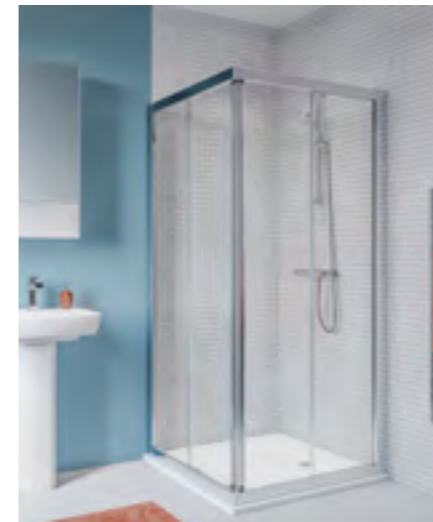

GLASS THICKNESS

6mm glass thickness as standard across all enclosures with 8mm upgrade available on sliding doors

GEO CORNER ENTRY

Sliding corner entry access doors provide extra showering space and make the corner entry enclosure an excellent alternative to a quadrant.