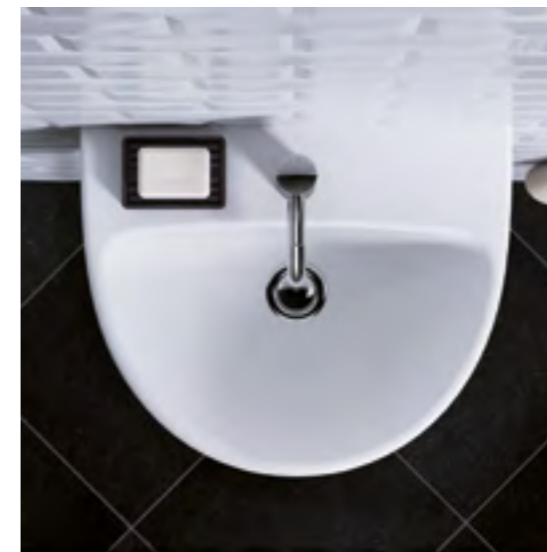

Back-to-wall

Wall-hung

FINISHES

White, gloss coated

Lava, gloss coated

Scan for further product information

SELNOVA

With its classic lines, the Geberit Selnova series can be incorporated into any bathroom. We have selected a simple and discreet design and brought the functionality to the fore. Geberit Selnova sets itself apart with its outstanding value for money, and the uncompromisingly high quality that has become synonymous with the Geberit brand. Classically timeless, for every bathroom.

DESIGN

CLEANLINESS

ACCESSIBILITY

SELNOVA WASHBASINS

HARMONIOUS BATHROOMS FOR ALL ROOM SIZES

The design language of the Geberit Selnova washbasins is characterised by a naturally soft geometry with gentle curves. This showcases the softly curving inner basin and a slim basin edge. The large tap hole bench can transform into extra storage space. Both corner and semi-recessed basins are also available in the range.

SELNOVA TOILETS AND BIDETS

SUITABLE TOILETS FOR EVERY CONSTRUCTION SITUATION

Geberit Selnova toilets also feature classically soft curves. In order to offer modern solutions for every bathroom, they are available as wall-hung and floor standing models. With Rimfree® technology the toilet ceramic pans are particularly easy to look after.