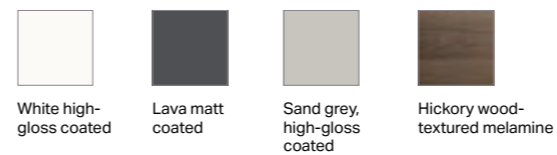

FINISHES

White high-gloss coated   Lava matt coated   Sand grey, high-gloss coated   Hickory wood-textured melamine