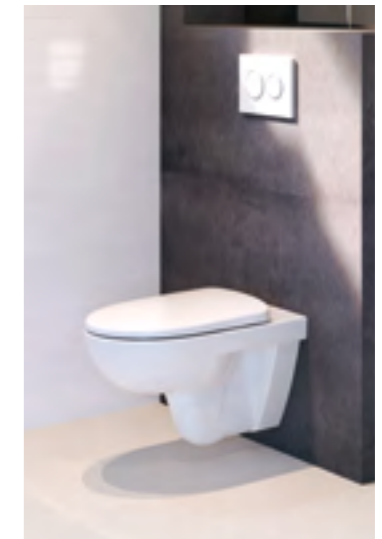

WALL-HUNG

Wall-hung toilets free you from the bulky constraints of having a visible cistern sitting on the pan. They take up significantly less space, enabling you to add more storage solutions or allowing you to fit in that walk in shower you've always dreamed of.

Where space is at a premium, the use of a wall-hung option can liberate planning. The smart way to install sleek, modern looking wall-hung toilets is with Geberit Duofix frame systems which cleverly hide the cistern and frame behind the wall. You can also pair with a stylish flush plate of your choice.