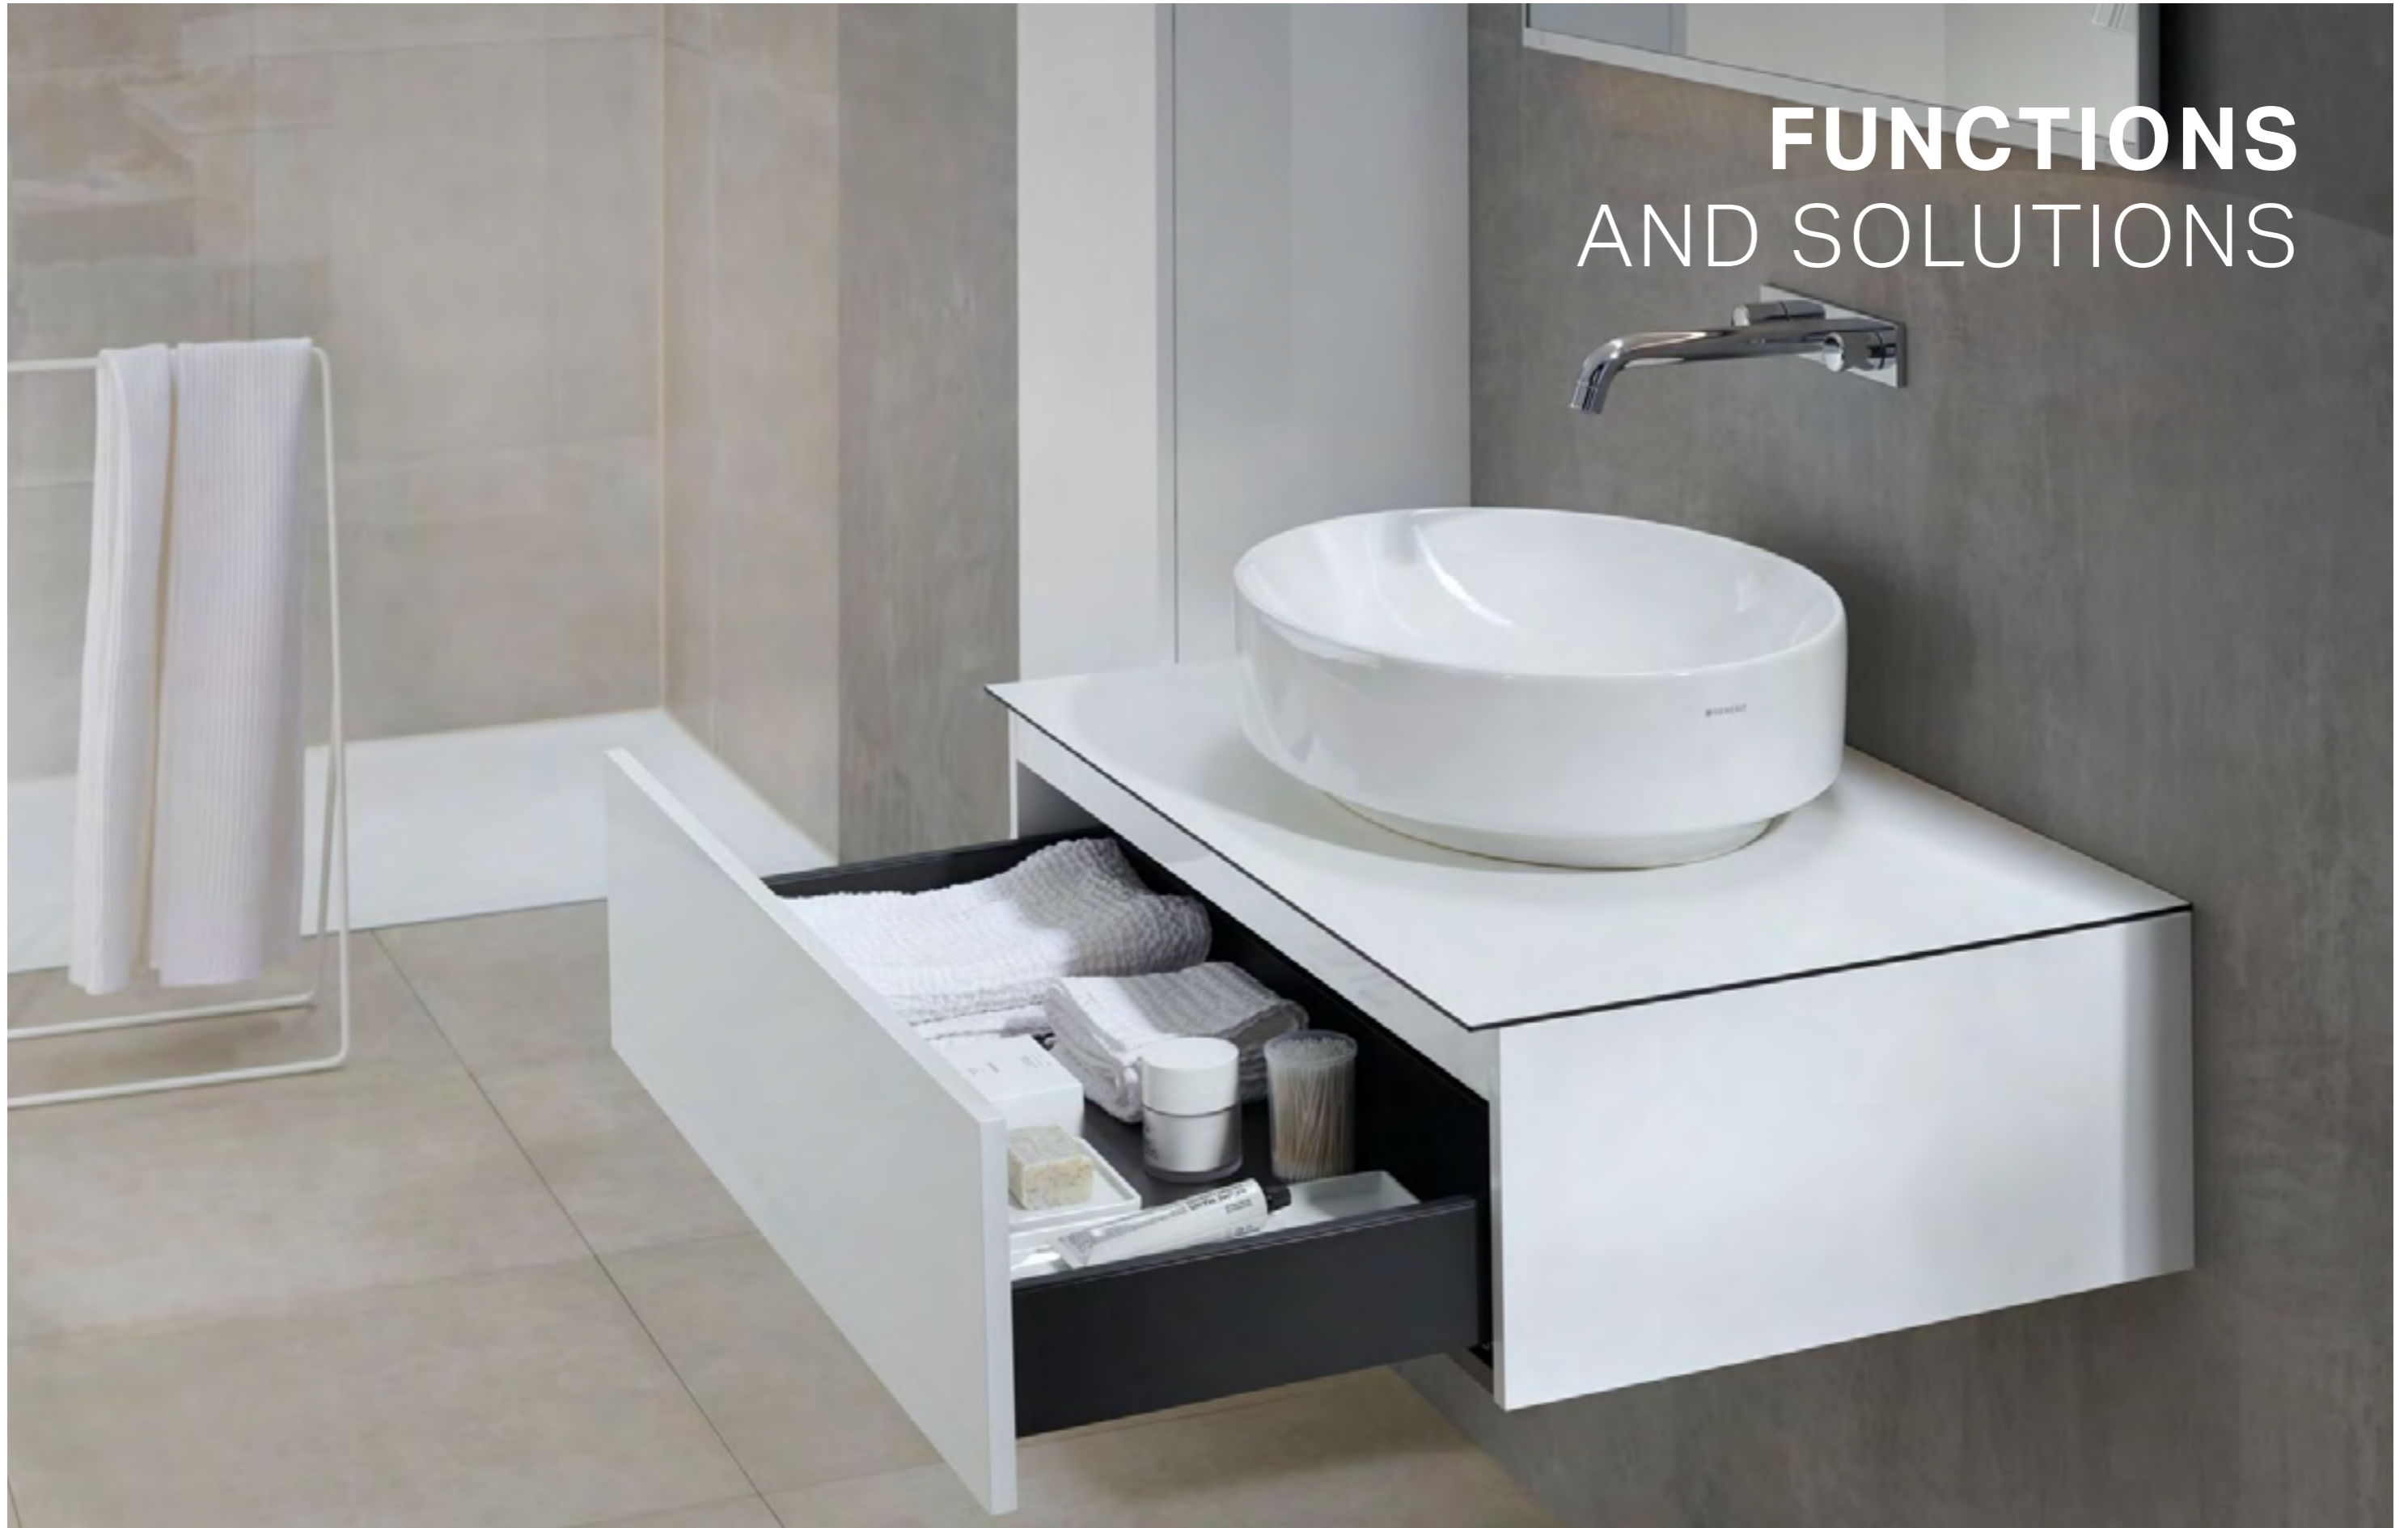

Wall-hung

Lifting the ceramic off the floor with a wall-hung toilet and concealing the cistern behind the wall makes the appearance of your bathroom tidier and more spacious. Wall-hung toilets have been a standard feature in modern bathrooms for decades and have proven their worth in millions of installations. Our Geberit Duofix frames offer a wall-hung solution for any bathroom, whether you need to squeeze a toilet under a window in a guest bathroom, or you want to give your family bathroom a modern update, there is a frame that's perfect for you.

The fresh feeling

Water is indispensable for daily personal hygiene. It cleans, freshens, and lends a unique feeling of wellbeing, which is why more and more people are embracing the natural and beneficial experience of cleaning with water. Geberit AquaClean shower toilets offer you this wellbeing at the touch of a button. Experience the completely new feeling of freshness and enjoy the extra helping of self-confidence throughout the whole day.

FUNCTIONS AND SOLUTIONS

Wall-hung toilets give bathrooms a neat and tidy appearance and make cleaning the floor easier. They have been a standard feature in modern bathrooms for decades and have proven their worth in millions of installations.

HYGIENE: SIMPLE CLEANING
No pedestal and no cistern in front of the wall means no exposed pipework for dirt and bacteria to hide.

TESTED IMPERMEABILITY
Every Geberit cistern is individually tested to guarantee water tightness.