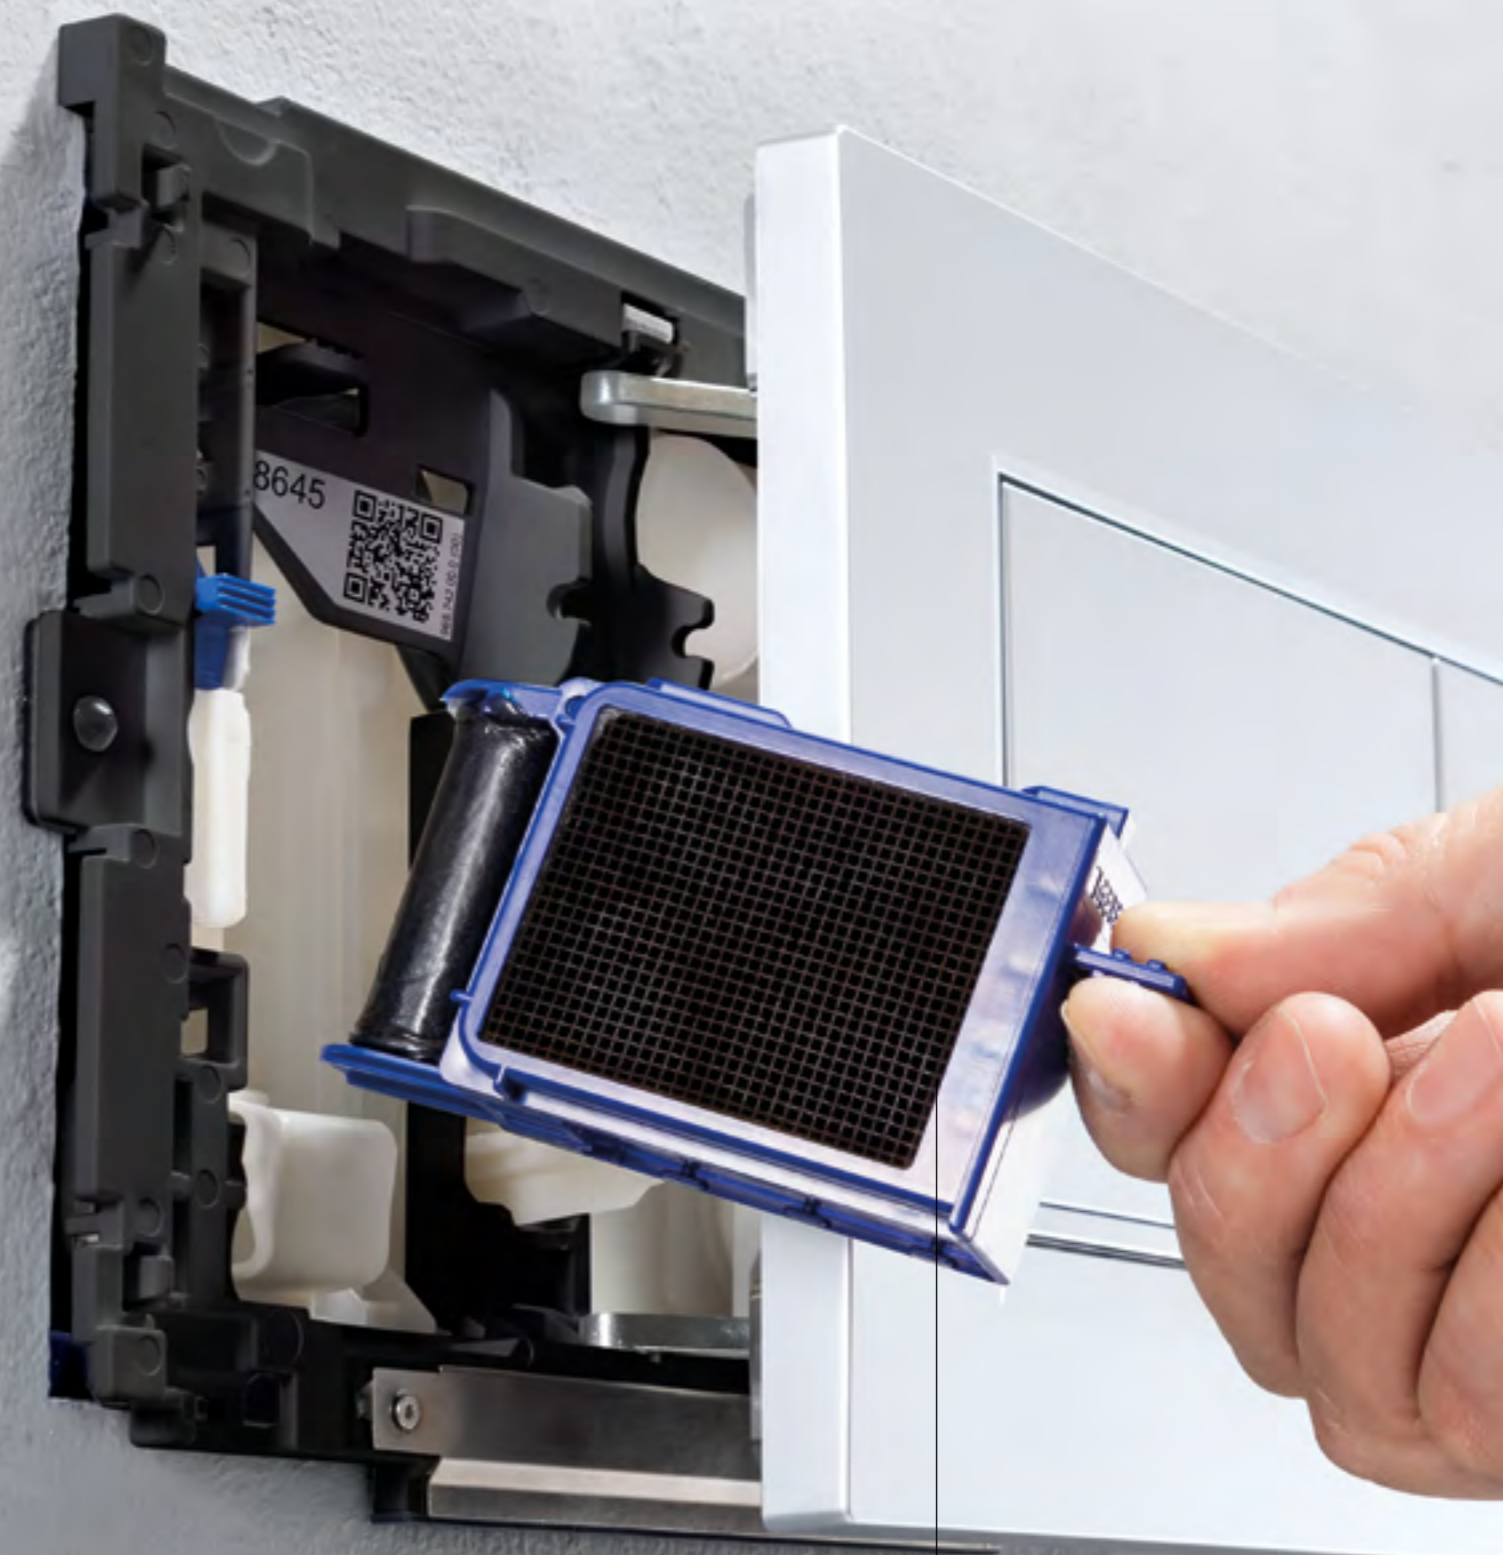

COMFORT

DUOFRESH MODULE

UNPLEASANT ODOURS IN THE TOILET ARE A THING OF THE PAST

It is completely normal to have an extractor fan over a hob in the kitchen to remove unpleasant odours and now the same principle is available in the bathroom. The Geberit DuoFresh module removes the air directly from the toilet, purifies it using a ceramic honeycomb filter and then returns it to the room. This is extremely effective, as it prevents unpleasant odours from spreading throughout the bathroom in the first place, rendering air fresheners, lighting matches and opening windows completely unnecessary. Thanks to a proximity sensor, the odour extraction switches on automatically as soon as someone sits down on the toilet. The odour extraction is a great idea for guest toilets, and this feature can be further enhanced by using the in-cistern sticks which add a subtle, fresh fragrance to the room.. The Geberit DuoFresh module can be easily installed in any Geberit Sigma cistern and can be combined with almost any flush plate from the Sigma range.

www.geberit.co.uk

EFFICIENT
The air is purified by the ceramic honeycomb filter.

QUIET
A quiet fan conveys the purified air back into the room.

ACCESSIBLE
The ceramic honeycomb filter and insert for in-cistern sticks can be easily accessed via the flush plate.

GEBERIT DUOFRESH MODULE
The ceramic honeycomb filter is easily accessible via the flush plate.

SPACE-SAVING **SMART STORAGE**

Elegant surfaces, clean designs and elements that work beautifully with the ceramics; Geberit furniture transforms bathrooms into harmonious spaces.