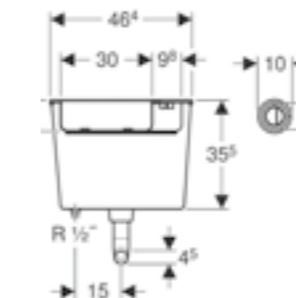

Geberit Furniture concealed cistern. Includes Type 01 flush button

Art. no.	Product Description	RRP ex VAT
109.724.21.2	Installation height 79cm	£74.60