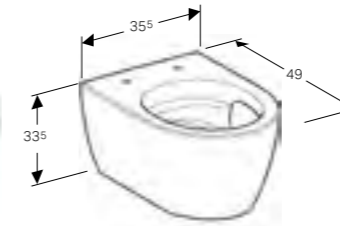

Small projection wall-hung toilet, TurboFlush
W 35.5 / D 49 / H 33.5cm
TurboFlush technology. Shrouded, hidden fastening.
Art. no. 503.047.00.1 **Product Description** White **RRP ex VAT** £559.56