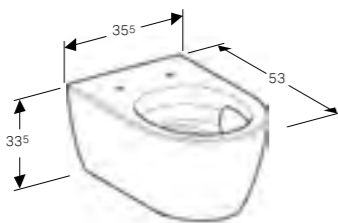

Square floor standing bidet
 W 35.5 / D 56 / H 40cm
 Back-to-wall, hidden water supply connection, hidden fastening.
Art. no. 231950000 **Product Description** White **RRP ex VAT** £356.99

Small projection wall-hung toilet with seat, TurboFlush
 W 35.5 / D 49 / H 33.5cm
 Rimfree® WC ceramic featuring TurboFlush technology. Shrouded, soft close, hidden fastening. WC seat with EasyMount hinges. With lockable quick release hinges.
Art. no. 503.048.00.1 **Product Description** White **RRP ex VAT** £745.16