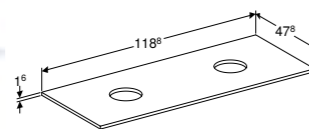

Left and right section washtop
W 118.8/ D 47.8/ H 1.6cm

Art. no.	Product Description	RRP ex VAT
510.078.01.1	White, silk-glossy	£222.80
510.078.00.3	White, silk-matt	£222.80
510.078.JK.1	Lava, silk-matt	£222.80
510.078.00.2	Rusty red, silk-matt	£222.80
510.078.JH.1	Oak, wood-textured melamine	£222.80