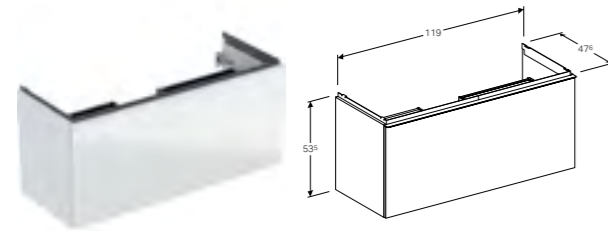

Cabinet for 120cm, with one drawer and internal drawer
W 118.4 / D 47.5 / H 54.1cm

Wall mounted, opening via handle, drawer with soft closing mechanism, moisture resistant, delivered pre-assembled.

Art. no.	Product Description	RRP ex VAT
503.006.01.2	White	£1,378.69
503.006.JK.2	Lava	£1,378.69