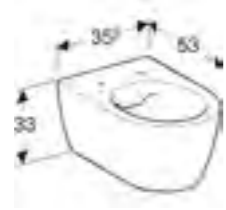

Wall-hung toilet, Rimfree Plus

W 35.5 / D 53 / H 33cm

Washdown toilet pan, shrouded, hidden fastening.

Art. no.	Product Description	RRP ex VAT
501.661.00.1	White	£456.78