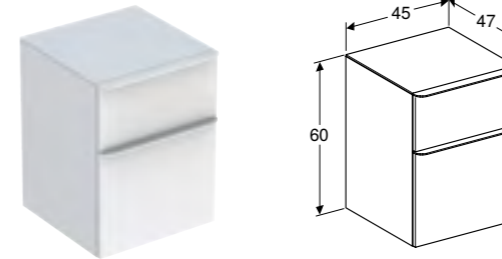

Low cabinet, with two soft closing mechanism drawers
W 45 / D 47 / H 60cm

Art. no.	Product Description	RRP ex VAT
500.357.00.1	White	£663.38
500.357.JK.1	Lava	£663.38
500.357.JL.1	Sand grey	£663.38
500.357.JR.1	Hickory	£663.38