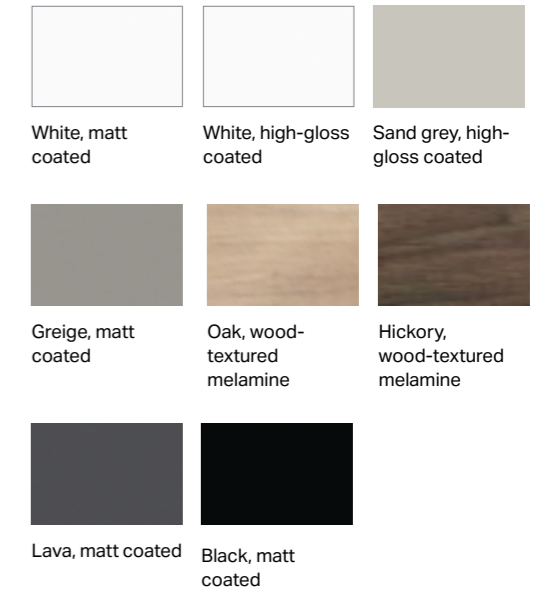

FURNITURE COLOURS

BODY/FRONT