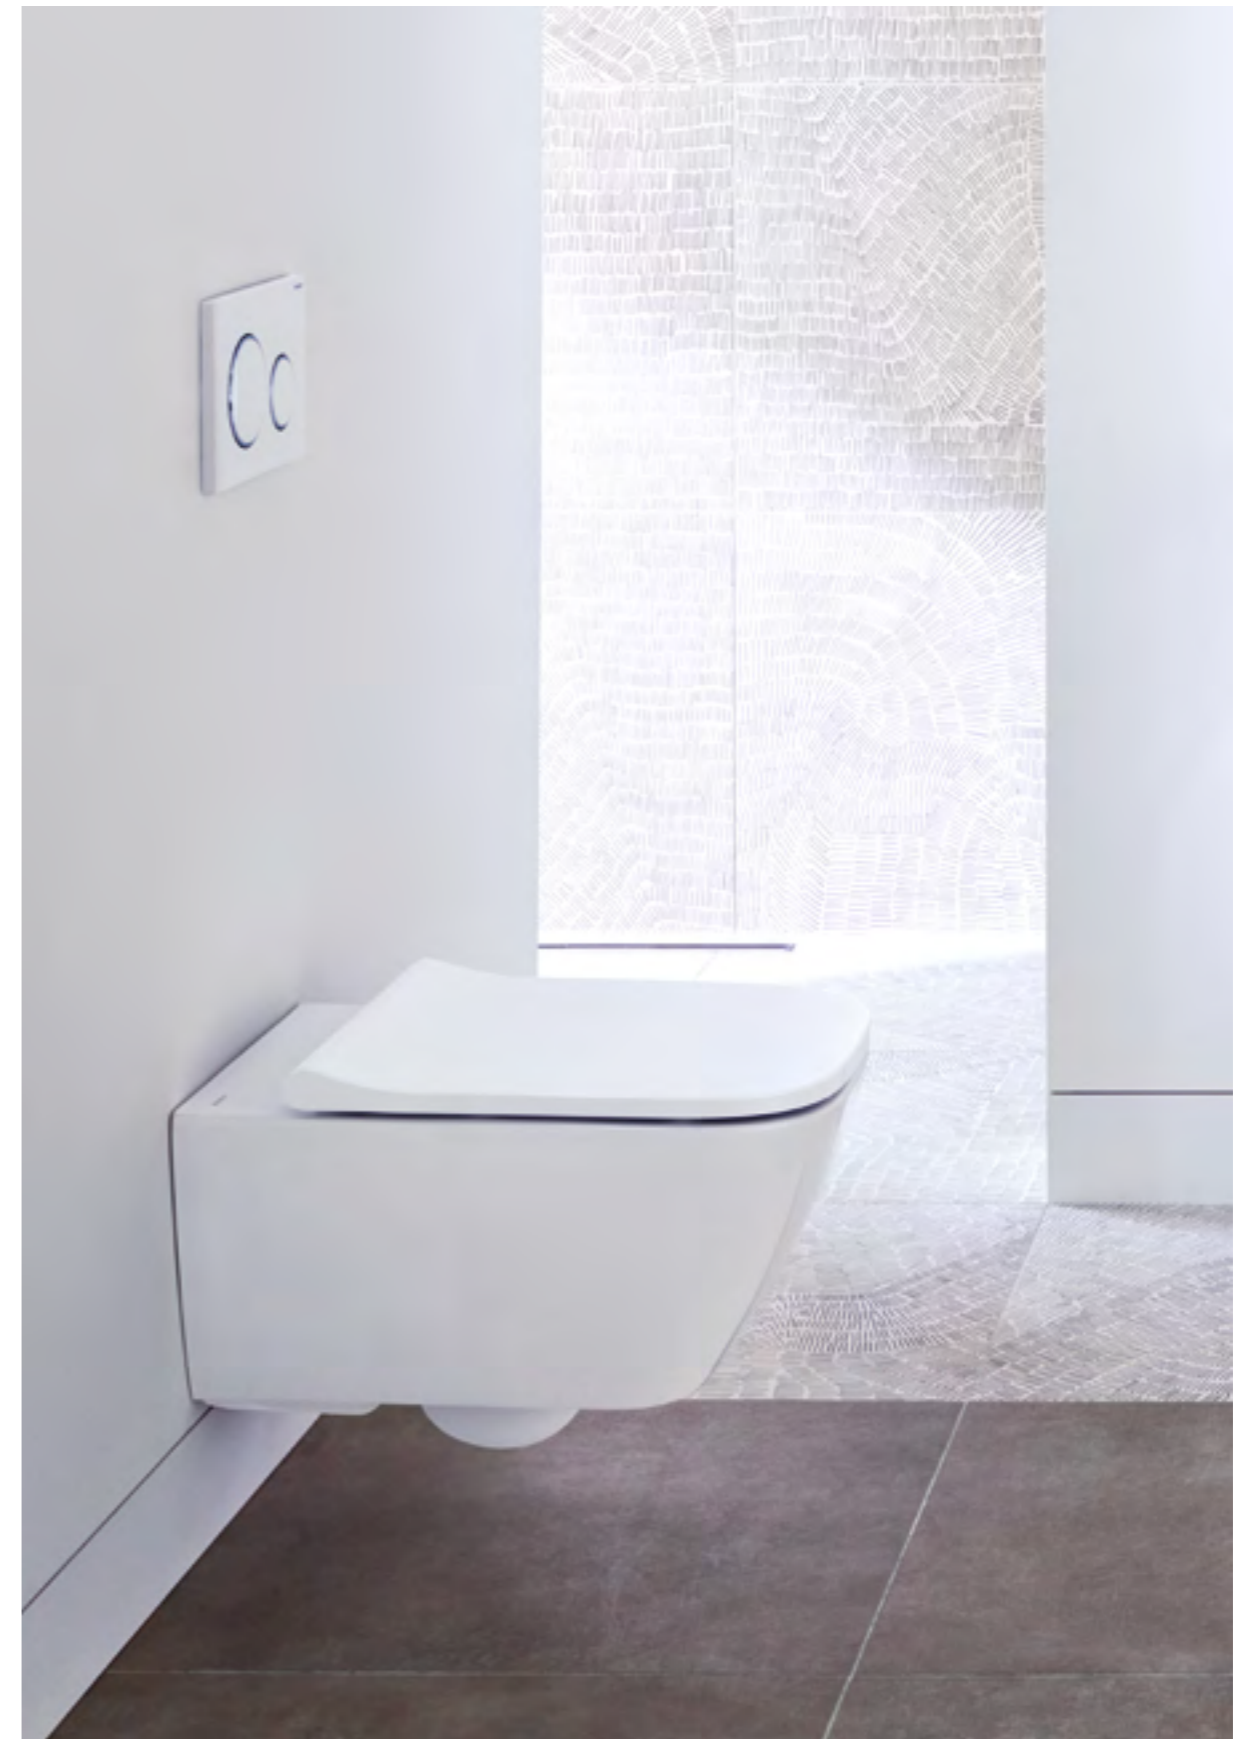

Square wall-hung premium shrouded bidet

W 35 / D 54 / H 26cm

Art. no. 500.209.01.1 **Product Description** White

RRP ex VAT £425.93

Floor standing bidet

W 35 / D 54 / H 34.5cm

Back-to-wall, hidden fastening.

Art. no. 500.841.00.1 **Product Description** White

RRP ex VAT £391.79

Wall-hung toilet, TurboFlush

W 35.5 / D 53 / H 33.5cm

Rimfree® WC ceramic featuring TurboFlush technology. Shrouded, hidden fastening. Square design.

Art. no. 503.170.00.1 **Product Description** White

RRP ex VAT £457.43

Wall-hung toilet with seat, TurboFlush

W 35.5 / D 53 / H 33.5cm

Rimfree® WC ceramic featuring TurboFlush technology. Shrouded, hidden fastening. Lockable quick release hinges. Sandwich shape.

Art. no. 503.171.00.1 **Product Description** White

RRP ex VAT £574.11