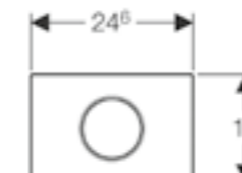

TOUCHLESS

Geberit Sigma10 touchless

W 24.6 / D 1.4 / H 16.4cm
Battery powered version also available.

Art. no.	Product Description	RRP ex VAT
115.907.KJ.6	White / gloss chrome	£724.32
115.907.KK.6	White / gold-plated	£706.19
115.907.KH.6	Gloss chrome / matt chrome	£742.39
115.907.KM.6	Black / gloss chrome	£724.32
115.907.SN.6	Stainless steel brushed / polished	£814.85