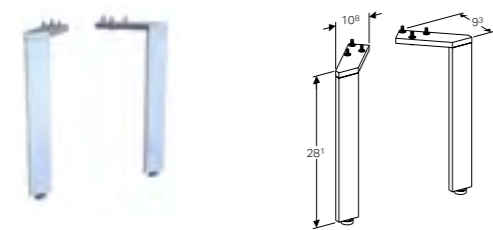

Set of feet
W 10.8 / D 9.3 / H 28.1cm

Height adjustable.

Art. no.	Product Description	RRP ex VAT
500.658.00.2	Gloss chrome plated	£86.67