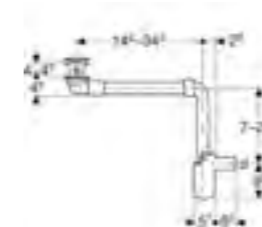

Geberit washbasin drain, space-saving model, with free outlet and valve cover; d=32mm, G-1 1/4, gloss chrome plated

Art. no.	RRP ex VAT
152.091.21.1	£95.61