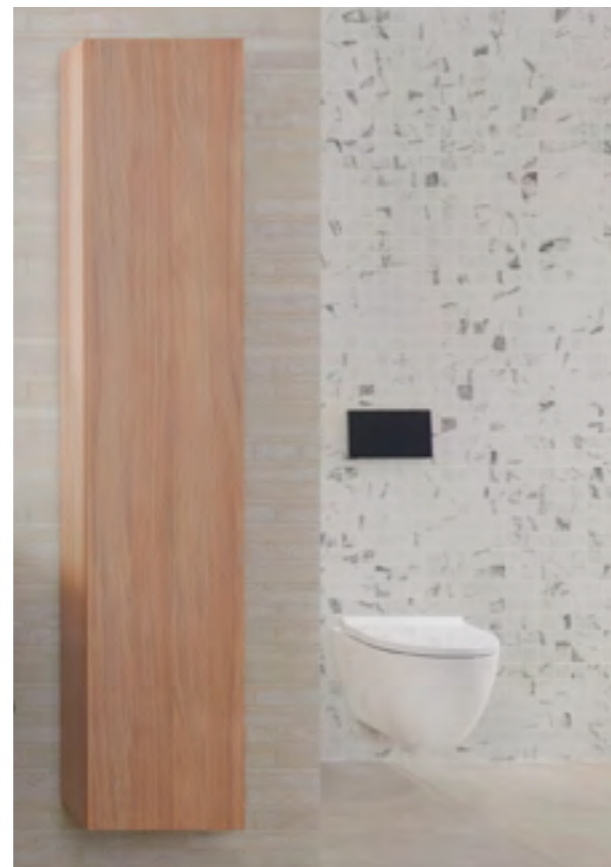

Geberit Acanto bathroom furniture was designed after extensive research revealed consumers want the flexibility to choose bathroom products to suit the demands of their own lifestyle. Whether that be additional drawer space, under washbasin furniture, floor standing units or wall cabinets.

The innovative wall cabinet features a built in magnifying mirror and LED lighting, as well as a power socket, USB cable and handy storage boxes – all designed for ease of use and convenience.

FURNITURE COLOURS

BODY

FRONT

Moisture resistant

Soft closing drawers

Compact option