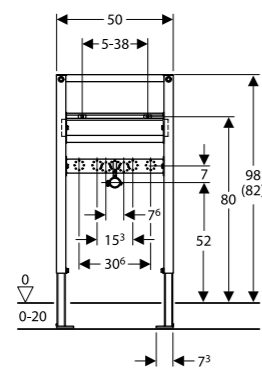

*Available June 2025

**Geberit Duofix frame for bidet,
98cm, Universal**

Art. no.	Product Description	RRP ex VAT
111.544.00.2	With wall brackets, backplate elbows and chrome isolating valves	£478.63

**Geberit Duofix frame for washbasin,
82 - 98cm, deck-mounted tap**