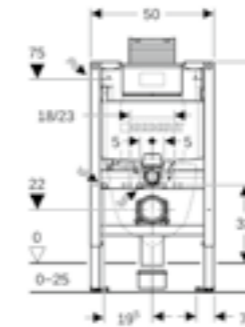

Geberit Duofix toilet frame with Omega cistern 12cm

Art. no.	Product Description	RRP ex VAT
111.004.00.4	Installation height 82cm	£481.85