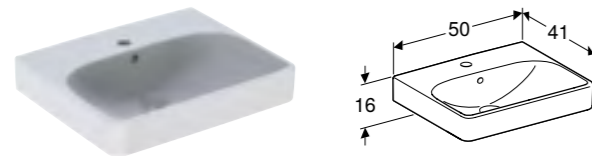

50cm square washbasin
W 50 / D 41 / H 16cm

Visible overflow, can be installed with cabinet for basin.

Art. no.	Product Description	RRP ex VAT
500.256.01.1	Centred tap hole	£174.85

Cabinet for 50cm handrinse basin, with one soft closing mechanism door

W 49.2 / D 40.6 / H 61.7cm

Wall mounted, integrated handle, moisture resistant, delivered pre-assembled.

Art. no.	Product Description	RRP ex VAT
500.363.00.1	White right hand door	£425.24
500.363.JK.1	Lava right hand door	£425.24
500.363.JL.1	Sand grey right hand door	£425.24
500.363.JR.1	Hickory right hand door	£425.24
500.364.00.1	White left hand door	£425.24
500.364.JK.1	Lava left hand door	£425.24
500.364.JL.1	Sand grey left hand door	£425.24
500.364.JR.1	Hickory left hand door	£425.24