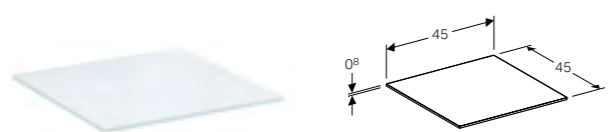

45cm glass shelf

W 45 / D 45 / H 0.8cm

Can be combined with side cabinet with two drawers.

Art. no.	Product Description	RRP ex VAT
500.523.00.1	45cm	£58.26