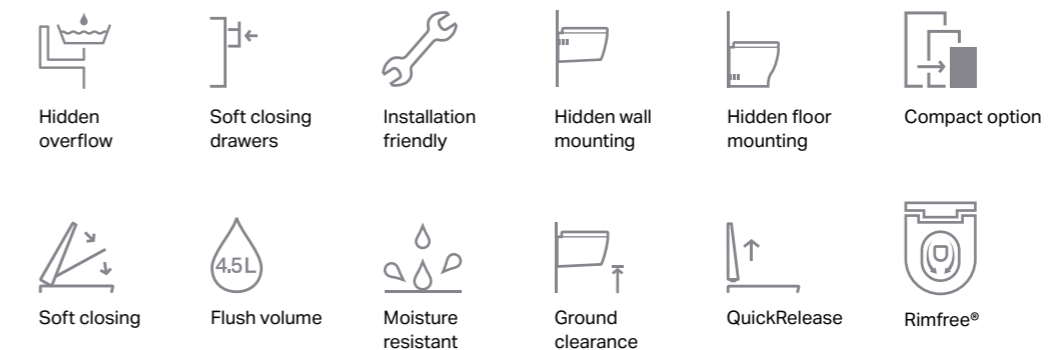

BIDETS

FINISHES

BODY

FRONT

FEATURES