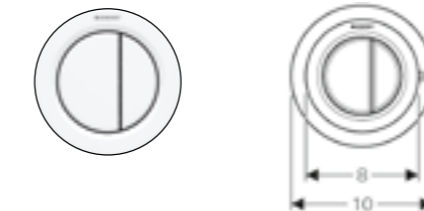

Geberit remote flush button Type01
W 10 / D 0.6 / H 10cm
For furniture.

Art. no.	Product Description	RRP ex VAT
116.050.11.1	White	£85.94
116.050.21.1	Gloss chrome plated	£46.86
116.050.46.1	Matt chrome plated	£97.66
116.050.JQ.1	Matt chrome-coated, easy-to-clean coated	£115.69
For solid wall		
116.042.11.1	White alpine	£85.94
116.042.21.1	Gloss chrome plated	£101.57
116.042.46.1	Matt chrome plated	£97.66
116.042.JQ.1	Matt chrome-coated, easy-to-clean coated	£109.26
116.044.11.1	Protruding design, white alpine	£88.52