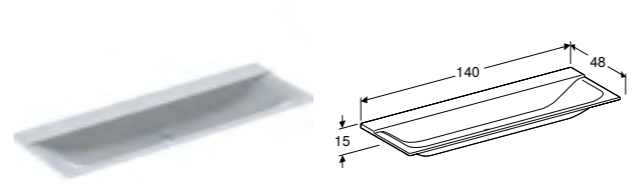

140cm Varicor washbasin

W 140 / D 48 / H 15cm

Solid surface washbasin without overflow, for installation on a washbasin unit.

Art. no.	Product Description	RRP ex VAT
500.276.00.1	Without tap hole	£1,870.29
500.277.00.1	Two tap hole	£1,870.29