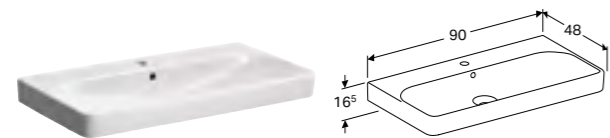

W 73.4 / D 47 / H 61.7cm

Wall mounted, integrated handles, moisture resistant, delivered pre-assembled.

Art. no.	Product Description	RRP ex VAT
500.353.00.1	White	£802.83
500.353.JK.1	Lava	£802.83
500.353.JL.1	Sand grey	£802.83
500.353.JR.1	Hickory	£802.83