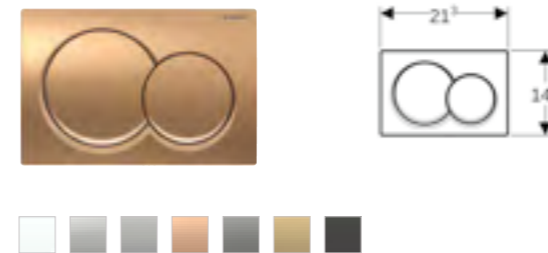

Geberit Alpha01 round flush plates, dual flush
W 24.6 / D 1.6 / H 16.4cm

Art. no.	Product Description	RRP ex VAT
15.035.11.1	White	£48.80
115.035.21.1	Bright chrome-plated	£71.07
115.035.46.1	Matt chrome-plated	£71.07
115.035.QA.1	Red gold	£71.07
115.035.QC.1	Black chrome	£71.07
115.035.QE.1	Brass-coloured	£71.07
115.035.14.1	Black matt	£71.07