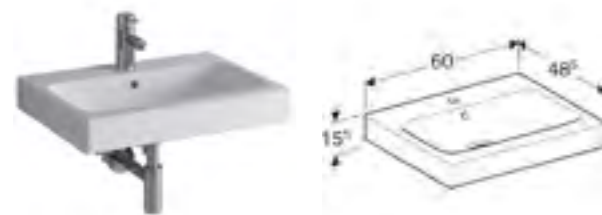

60cm washbasin
W 60 / D 48.5 / H 15.5cm

Washbasin with visible overflow, can be installed with a washbasin cabinet.

Art. no.	Product Description	RRP ex VAT
124060000	Centred tap hole	£258.63
124063000	Without tap hole	£258.63