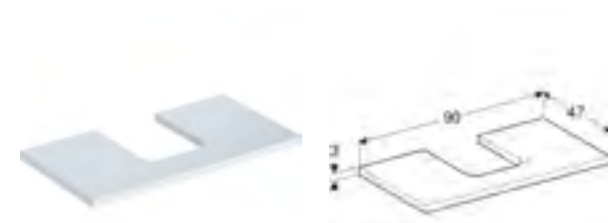

75cm washtop for lay-on bowl washbasin
H 3 / W 75 / D 47cm

Water resistant washtop with central cut-out for lay-on washbasin.

Art. no.	Product Description	RRP ex VAT
505.272.00.1	White / high-gloss coated	£320.56
505.272.00.2	White / matt coated	£320.56
505.272.00.3	Lava / matt coated	£320.56
505.272.00.4	Sand grey / high-gloss coated	£320.56
505.272.00.5	Oak / wood-textured melamine	£320.56
505.272.00.6	Hickory / wood-textured melamine	£320.56
505.272.00.7	Greige / matt coated	£320.56