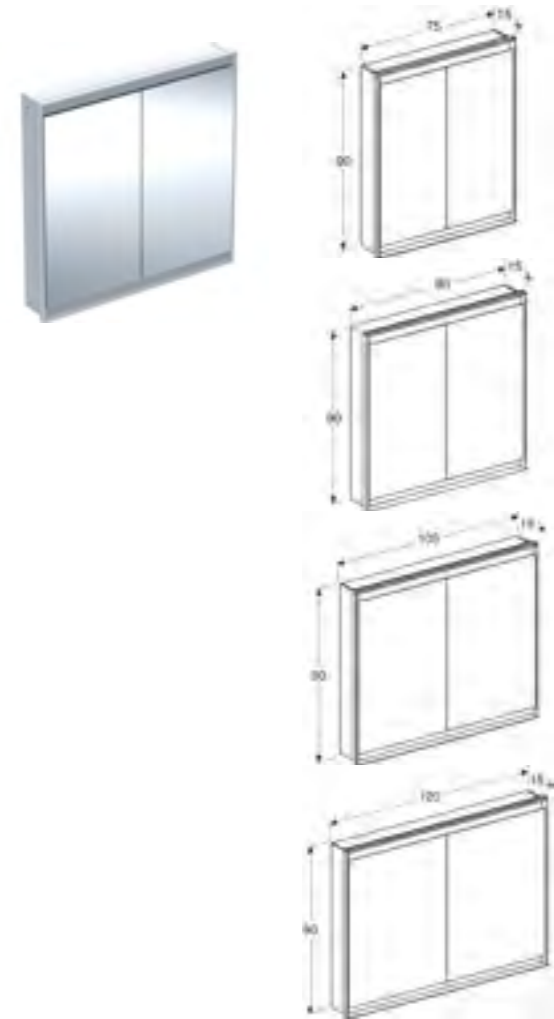

Mirror cabinet

Touch sensor operation, App compatibility, integrated comfort light, adjustable lighting moods, shaver socket, movable glass shelves and two doors.

75cm mirror cabinet
H 90 / W 75 / D 15cm

Art. no.	Product Description	RRP ex VAT
505.802.00.5	Aluminium anodised	£2,024.57
505.802.00.6	White / powder-coated aluminium	£2,024.57

90cm mirror cabinet
H 90 / W 90 / D 15cm

Art. no.	Product Description	RRP ex VAT
505.803.00.5	Aluminium anodised	£2,193.29
505.803.00.6	White / powder-coated aluminium	£2,193.29

105cm mirror cabinet
H 90 / W 105 / D 15cm

Art. no.	Product Description	RRP ex VAT
505.804.00.5	Aluminium anodised	£2,362.00
505.804.00.6	White / powder-coated aluminium	£2,362.00

120cm mirror cabinet
H 90 / W 120 / D 15cm

Art. no.	Product Description	RRP ex VAT
505.805.00.5	Aluminium anodised	£2,586.95
505.805.00.6	White / powder-coated aluminium	£2,586.95

Duofix installation box for mirror cabinet
H 93.5 / W 64.5 / D 14.5cm

Art. no.	Product Description	RRP ex VAT
111.941.00.1	For 60cm mirror cabinet	£363.81
111.942.00.1	For 75cm mirror cabinet	£406.35
111.943.00.1	For 90cm mirror cabinet	£476.87
111.944.00.1	For 105cm mirror cabinet	£542.91
111.945.00.1	For 120cm mirror cabinet	£621.28

Cover frame for mirror cabinet
H 93.5 / W 64.5 / D 14.5cm

For covering unfinished tile edges surrounding Geberit ONE mirror cabinet installation.

Art. no.	Product Description	RRP ex VAT
505.841.00.1	For 60cm mirror cabinet, white	£134.97
505.842.00.1	For 75cm mirror cabinet, white	£146.22
505.843.00.1	For 90cm mirror cabinet, white	£157.47
505.844.00.1	For 105cm mirror cabinet, white	£168.72
505.845.00.1	For 120cm mirror cabinet, white	£179.96
505.841.00.2	For 60cm mirror cabinet, grey	£134.97
505.842.00.2	For 75cm mirror cabinet, grey	£146.22
505.843.00.2	For 90cm mirror cabinet, grey	£157.47
505.844.00.2	For 105cm mirror cabinet, grey	£168.72
505.845.00.2	For 120cm mirror cabinet, grey	£179.96