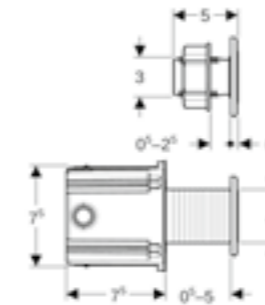

TYPE10 INFRA-RED BUTTON

Geberit WC flush controls Type10
W 9.4 / D 7.3 / H 9.4cm
Electronic flush actuation, dual flush, IR button.

Art. no.	Product Description	RRP ex VAT
115.956.14.6	Black matt, Omega, mains operation	£782.13
115.956.SN.6	Brushed stainless, Omega, mains operation	£782.13

FRAMES, CISTERNS AND FLUSH BUTTONS FOR FURNITURE