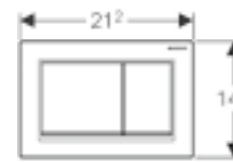

Geberit Omega20 square dual flush (previously Omega30)
W 21.2 / D 1 / H 14.2cm

Art. no.	Product Description	RRP ex VAT
115.080.KJ.1	White / gloss chrome / white	£129.34
115.080.KK.1	White / gold-plated / white	£142.27
115.080.KH.1	Gloss chrome / matt chrome / gloss chrome	£155.21
115.080.KM.1	Black / gloss chrome / black	£142.27
115.080.JQ.1	Anti-fingerprint coating: matt chrome / gloss chrome / matt chrome	£155.21