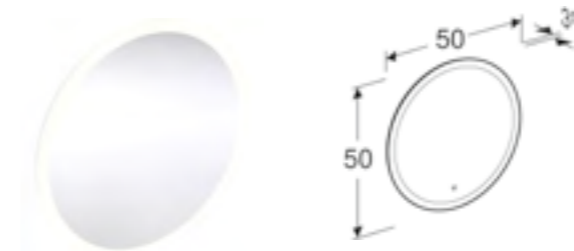

50cm Option illuminated mirror
W 50 / D 3.5 / H 50cm
With direct and indirect lighting, dimmable.

Art. no.	RRP ex VAT
502.796.00.1	£663.61