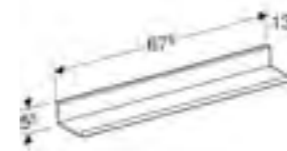

45cm low cabinet with two drawers

W 4 / D 47.65 / H 60cm

Wall mounted, handle included (other options available), drawers with soft closing mechanism, delivered pre-assembled.

Art. no.	Product Description	RRP ex VAT
502.315.01.1	White / high-gloss coated, white / matt powder-coated	£729.79
502.315.01.2	White / high-gloss coated, gloss chrome-plated	£729.79
502.315.01.3	White / matt coated, white / matt powder-coated	£729.79
502.315.JK.1	Lava / matt coated, lava / matt powder-coated	£729.79
502.315.JL.1	Sand grey / high-gloss coated, sand grey / matt powder-coated	£729.79
502.315.JH.1	Oak / wood-textured melamine, lava / matt powder-coated	£729.79
502.315.JR.1	Hickory / wood-textured melamine, lava / matt powder-coated	£729.79

45cm wall shelf

W 45 / D 13 / H 5.5cm

Art. no.	Product Description	RRP ex VAT
502.326.01.3	White / high-gloss coated	£86.61
502.326.JK.1	White / matt coated	£86.61
502.326.JL.1	Lava / matt coated	£86.61
502.327.01.3	Sand grey / high-gloss coated	£123.73
502.327.JK.1	Oak / wood-textured melamine	£123.73
502.327.JL.1	Hickory / wood-textured melamine	£123.73