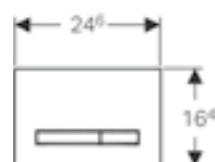

Geberit Sigma50 square dual flush
W 24.6 / D 1.4 / H 16.4cm

Art. no.	Product Description	RRP ex VAT
115.671.11.2	Black chrome / white	£555.81
115.671.DW.2	Black chrome / black	£555.81
115.671.JM.2	Black chrome / mustang slate	£745.07
115.671.JV.2	Black chrome concrete look	£745.07
115.671.JX.2	Black chrome / black walnut	£962.75
115.671.00.2	Black chrome / customised	£549.30
115.671.QD.2	Black chrome/ brushed black chrome	£677.42