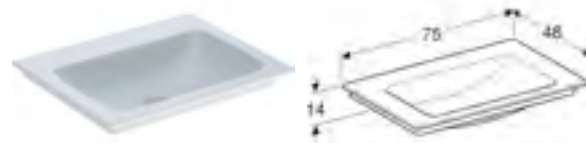

75cm slim rim washbasin classic waste
H 14 / W 75 / D 48cm

Washbasin without overflow. White KeraTect finishing glaze. Must be installed with washbasin cabinet.

Art. no.	Product Description	RRP ex VAT
505.011.01.2	Without tap hole	£585.10
505.010.01.2	Centred tap hole	£585.10