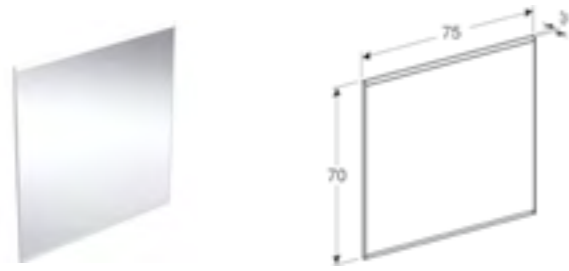

75cm Option Plus illuminated mirror
W 75 / D 3 / H 70cm
With direct and indirect lighting, dimmable and antimist function.

Art. no.	Product Description	RRP ex VAT
502.782.14.1	Black matt aluminium anodised	£1,119.13
502.782.00.1	Aluminium anodised	£1,085.40