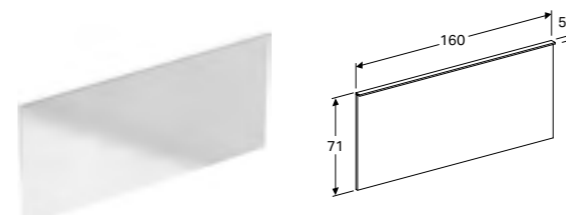

160cm mirror with functional and ambient lighting

W 160 / D 5.5 / H 71cm

Indirect lighting, heated rear to prevent mirror steaming up, touch sensor switch, dimmable, LED lighting.

Art. no.	Product Description	RRP ex VAT
500.204.00.1	160cm	£1,267.75