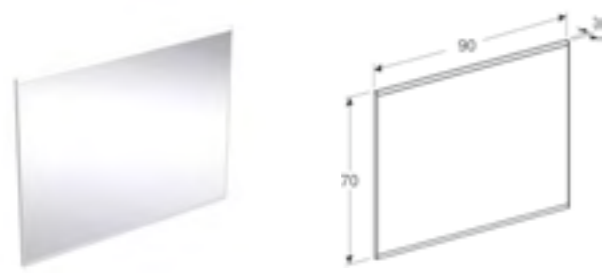

90cm Option Plus illuminated mirror
W 90 / D 3 / H 70cm
With direct and indirect lighting, dimmable and antimist function.

Art. no.	Product Description	RRP ex VAT
502.783.14.1	Black matt aluminium anodised	£1,192.25
502.783.00.1	Aluminium anodised	£1,158.51