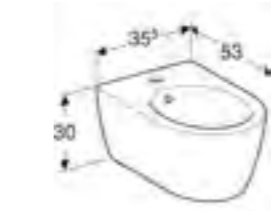

Wall-hung bidet

W 35.5 / D 53 / H 23.5cm

Hidden water supply connection, hidden fastening.

Art. no.	Product Description	RRP ex VAT
501.898.00.1	White	£336.68

Toilet seat

W 36 / D 45 / H 5cm

Geberit iCon WC seat with soft closing mechanism and quick-release hinges.