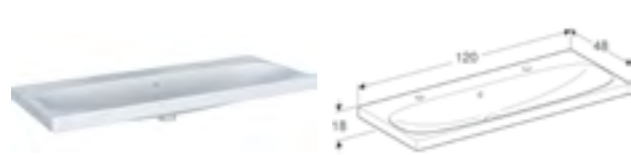

120cm washbasin
W 120 / D 48 / H 18cm

Can be installed with a washbasin cabinet, visible overflow.

Art. no.	Product Description	RRP ex VAT
501.880.00.1	Left and right tap hole, visible overflow	£738.84
501.880.00.3	Without tap hole, visible overflow	£738.84
501.880.00.5	Left and right tap hole, without overflow	£738.84
501.880.00.7	Without tap hole, without overflow	£738.84