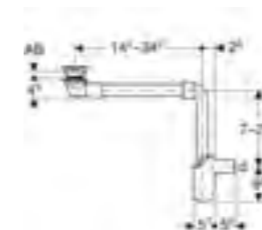

Geberit washbasin drain, space-saving model, slim design, with free outlet and valve cover; d=32mm, G-1 1/4, gloss chrome plated

Art. no.	RRP ex VAT
152.084.21.1	£95.61