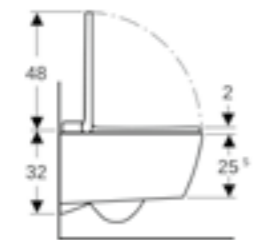

Design cover

Geberit AquaClean Alba
W 37.5 / D 48 / H 40.5
Complete wall-hung solution.

Art. no.	Product Description	RRP ex VAT
146.350.01.1	White	£1,100.00

Design cover

Geberit AquaClean Sela wall-hung
W 37.5 / D 57 / H 40cm
Square version. Designer shower toilet with all the important basic functions.