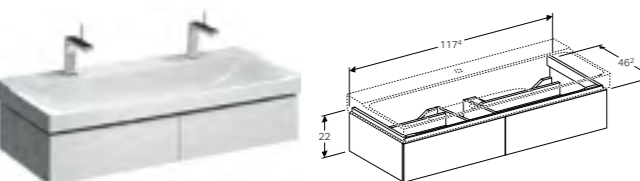

Cabinet for 120cm washbasin, with two drawers

W 117.4 / D 46.2 / H 22cm

Wall mounted, opened using push to open mechanism, moisture resistant, LED lighting, delivered pre-assembled.

Art. no.	Product Description	RRP ex VAT
500.517.01.1	White	£1,005.61
500.517.43.1	Scultura grey	£1,005.61
500.517.00.1	Matt greige, siphon cut out right	£1,005.61