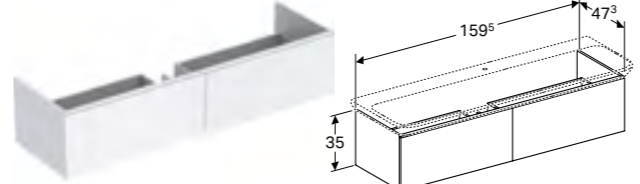

Cabinet for 160cm washbasin, with four drawers

W 159.5 / D 47.3 / H 35cm

Wall mounted, opened using push to open mechanism, moisture resistant, LED lighting, delivered pre-assembled.

Art. no.	Product Description	RRP ex VAT
500.346.01.1	White	£1,901.65
500.346.43.1	Scultura grey	£1,901.65
500.346.00.1	Matt greige	£1,901.65