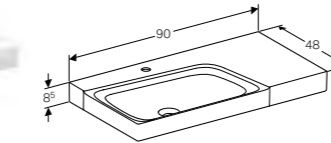

90cm washbasin with shelf surface

W 90 / D 48 / H 8.5cm

Washbasin without overflow, compatible with running waste, can be installed with a washbasin cabinet.

Art. no.	Product Description	RRP ex VAT
500.533.01.1	Left tap hole, shelf space right	£751.88
500.534.01.1	Without tap hole, shelf space right	£751.88