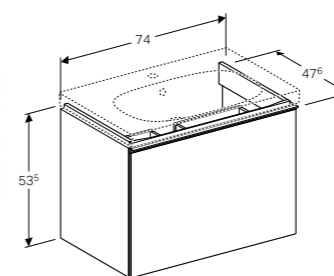

Cabinet for 75cm washbasin, with one drawer and internal drawer
W 74 / D 47.5 / H 54.1cm

Wall mounted, opening via handle, drawer with soft closing mechanism, moisture resistant, delivered pre-assembled.

Art. no.	Product Description	RRP ex VAT
503.004.01.2	White	£957.98
503.004.JK.2	Lava	£957.98