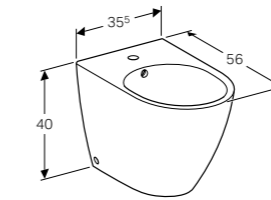

Rimfree® pan with quick release, lockable seat.

Art. no.	Product Description	RRP ex VAT
501.664.00.1	White	£621.83
501.663.JT.1	White matt	£720.17

Floor standing bidet

W 35.5 / D 56 / H 41cm

Back-to-wall, hidden water supply connection, hidden fastening.