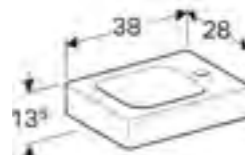

QuickRelease function for the toilet seat

Rimfree®

46cm corner handrinse basin

W 46 / D 33 / H 9cm

For installation in small, confined spaces, without overflow.

Art. no.	Product Description	RRP ex VAT
124729000	Centred tap hole	£157.36