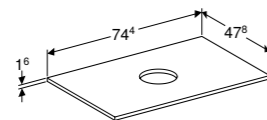

Centered washtop
W 74.4/ D 47.8/ H 1.6cm

Art. no.	Product Description	RRP ex VAT
510.076.01.1	White, silk-glossy	£173.97
510.076.00.3	White, silk-matt	£173.97
510.076.JK.1	Lava, silk-matt	£173.97
510.076.00.2	Rusty red, silk-matt	£173.97
510.076.JH.1	Oak, wood-textured melamine	£173.97