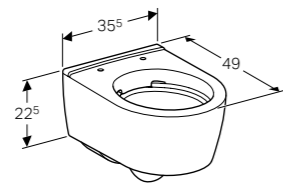

Wall-hung toilet, Rimfree®, short projection

W 35.5 / D 49 / H 22.5cm

Washdown toilet pan, 6/4 litre or 4/2.6 litre, hidden fastening.

Art. no.	Product Description	RRP ex VAT
502.381.00.1	White	£677.42
502.381.JT.1	White matt	£786.69