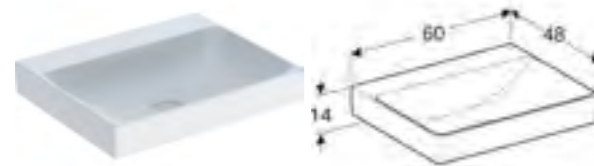

60cm washbasin innovative waste
H 14.2 / W 60 / D 48cm

Washbasin comes with Clou lever waste system. White KeraTect finishing glaze and white comb waste cover.

Art. no.	Product Description	RRP ex VAT
505.033.00.1	Without tap hole	£619.52
505.034.00.1	Centred tap hole	£619.52