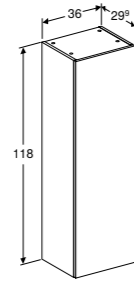

Semi-tall cabinet

W 36 / D 29.9 / H 118cm

Wall mounted, push to open door, moisture resistant, delivered pre-assembled.

Art. no.	Product Description	RRP ex VAT
500.361.00.1	White	£561.31
500.361.JK.1	Lava	£561.31
500.361.JL.1	Sand grey	£561.31
500.361.JR.1	Hickory	£561.31