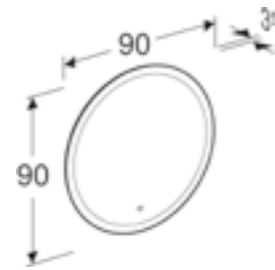

90cm Option illuminated mirror
W 90 / D 3.5 / H 90cm
With direct and indirect lighting, dimmable.
Art. no.
502.799.00.1

RRP ex VAT
£978.55