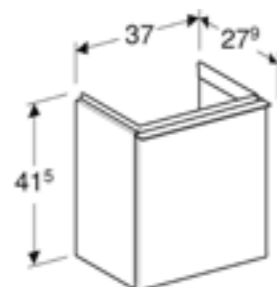

Cabinet for 38cm handrinse basin with one door

W 37 / D 27.9 / H 41.5cm

Wall mounted, delivered pre-assembled, right side hinge.

Art. no.	Product Description	RRP ex VAT
502.300.01.1	White / high-gloss coated, white / matt powder-coated	£492.16
502.300.01.2	White / high-gloss coated, gloss chrome-plated	£492.16
502.300.01.3	White / matt coated, white / matt powder-coated	£492.16
502.300.JK.1	Lava / matt coated, lava / matt powder-coated	£492.16
502.300.JL.1	Sand grey / high-gloss coated, sand grey / matt powder-coated	£492.16
502.300.JH.1	Oak / wood-textured melamine, lava / matt powder-coated	£492.16
502.300.JR.1	Hickory / wood-textured melamine, lava / matt powder-coated	£492.16