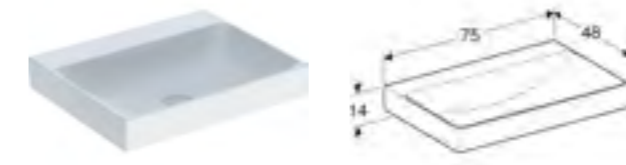

75cm washbasin classic waste
H 14 / W 75 / D 48cm

Washbasin without overflow. White KeraTect finishing glaze.

Art. no.	Product Description	RRP ex VAT
505.021.01.2	Without tap hole	£544.95
505.020.01.2	Centred tap hole	£544.95