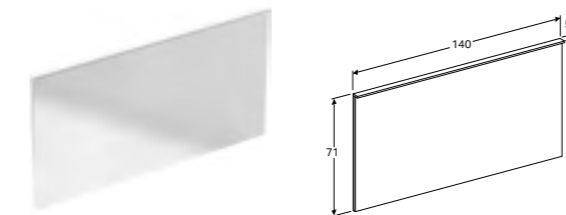

140cm mirror with functional and ambient lighting

W 140 / D 5.5 / H 71cm

Indirect lighting, heated rear to prevent mirror steaming up, touch sensor switch, dimmable, LED lighting.

Art. no.	Product Description	RRP ex VAT
500.203.00.1	140cm	£1,066.98