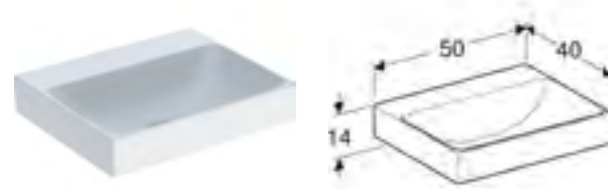

50cm lay-on washbasin classic waste
H 14 / W 50 / D 40cm
Washbasin without overflow. White KeraTect finishing glaze.
Art. no.   **Product Description**   **RRP ex VAT**
505.031.01.6   Without tap hole   £401.54
505.030.01.6   Centered tap hole   £401.54