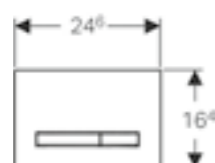

TOUCHLESS

Geberit Sigma10 touchless

W 24.6 / D 1.4 / H 16.4cm
Battery powered version also available.

Art. no.	Product Description	RRP ex VAT
115.907.KJ.6	White / gloss chrome	£724.32
115.907.KK.6	White / gold-plated	£706.19
115.907.KH.6	Gloss chrome / matt chrome	£742.39
115.907.KM.6	Black / gloss chrome	£724.32
115.907.SN.6	Stainless steel brushed / polished	£814.85