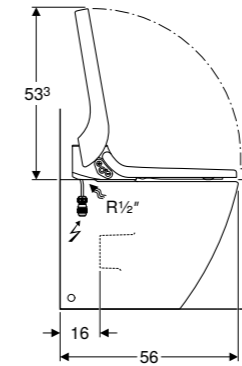

Geberit AquaClean Tuma Comfort floorstanding
W 36 / D 56 / H 43cm
Complete solution.

Art. no.	Product Description	RRP ex VAT
146.310.11.1	White alpine	£3,189.67
146.310.SI.1	White glass	£3,234.46
146.310.SJ.1	Black glass	£3,234.46
146.310.FW.1	Stainless steel brushed	£3,264.72

Design cover ☐ ☐ ☐ ☐