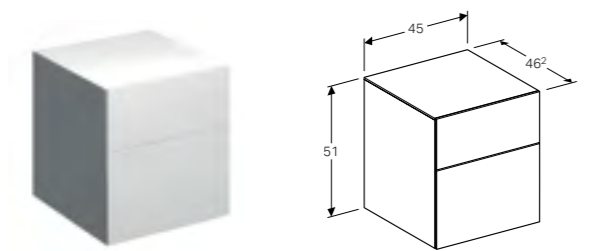

45cm side cabinet with two drawers

W 45 / D 46.2 / H 51cm

Wall mounted, opened using push to open mechanism, moisture resistant, delivered pre-assembled.

Art. no.	Product Description	RRP ex VAT
500.504.01.1	White	£874.08
500.504.43.1	Scultura grey	£874.08
500.504.00.1	Matt greige	£874.08