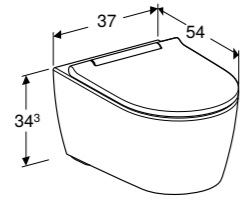

Wall-hung toilet

W 37 / D 54 / H 34.3cm

Shrouded pan with TurboFlush technology.
WC seat included with design cover.

Art. no.	Product Description	RRP ex VAT
500.201.01.1	White	£737.52
500.202.JT.1	White matt	£1,070.20
500.202.01.1	Gloss chrome	£764.84