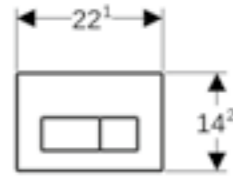

Art. no.	Product Description	RRP ex VAT
111.004.00.4	Installation height 82cm	£481.85

OMEGA

Geberit Omega10 square dual flush
W 22.1 / D 1.5 / H 14.2

Art. no.	Product Description	RRP ex VAT
115.092.FW.1	Stainless Steel	£177.36