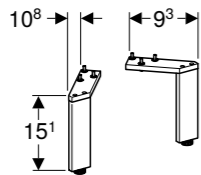

Square set of feet

Height adjustable.

Art. no.	RRP ex VAT
500.367.00.1	£163.29