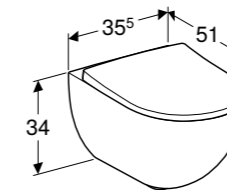

Wall-hung WC set, washdown, shrouded, Rimfree®
W 35.5/ D 51/ H 34cm
With soft closing, quick release seat

Art. no.	Product Description	RRP ex VAT
504.056.00.1	White	£387.17