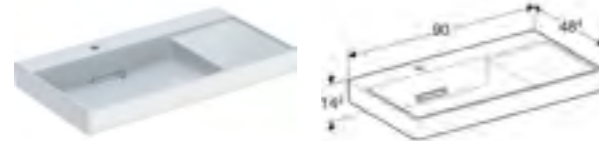

Cabinet for 90cm washbasin, with one drawer
H 26.6 / W 88.8 / D 47cm

Wall mounted, handleless design opened using push to open mechanism, moisture resistant, delivered pre-assembled.

Art. no.	Product Description	RRP ex VAT
505.073.00.1	White / high-gloss coated	£871.69
505.073.00.2	White / matt coated	£871.69
505.073.00.3	Lava / matt coated	£871.69
505.073.00.4	Sand grey / high-gloss coated	£871.69
505.073.00.5	Oak / wood-textured melamine	£871.69
505.073.00.6	Hickory / wood-textured melamine	£871.69
505.073.00.7	Greige / matt coated	£871.69
505.073.00.8	Black / matt coated	£871.69