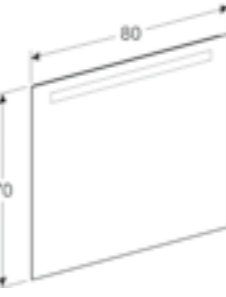

80cm Option illuminated mirror with lighting at the top
W 80 / D 3.2 / H 70cm
Mechanical switch, LED lighting.

Art. no.   **Product Description**   **RRP ex VAT**
502.807.00.1   Aluminium anodised   £393.67