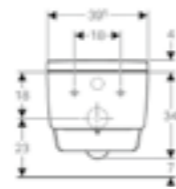

COMPLETE SOLUTIONS

Geberit AquaClean Mera Comfort wall-hung
W 36 / D 59 / H 38cm
Designer shower toilet that meets the highest standards.

Art. no.	Product Description	RRP ex VAT
146.210.11.1	Shower toilet with plated cover, white	£6,337.59
146.210.21.1	Shower toilet with plated cover, chrome	£6,417.82