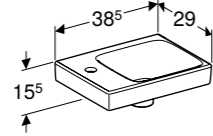

38cm asymmetrical handrinse basin
W 38.5/ D 29/ H 15.5cm

Art. no.	Product Description	RRP ex VAT
510.062.00.1	With left hand tap hole without overflow	£129.29
510.063.00.1	With right hand tap hole without overflow	£129.29