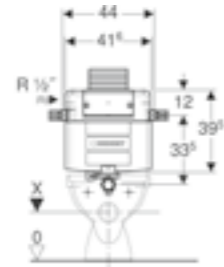

ALPHA

Geberit Alpha concealed cistern 12cm, 6/3 litres
Art. no. 109.002.00.1 **Product Description** Installation height 82cm **RRP ex VAT** £130.31

Replaces previous article number - 109.205.00.1