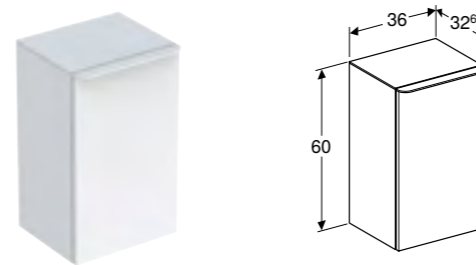

Low cabinet short projection
W 36 / D 32.6 / H 60cm

Art. no.	Product Description	RRP ex VAT
500.359.00.1	White right hand door	£401.40
500.359.JK.1	Lava right hand door	£401.40
500.359.JL.1	Sand grey right hand door	£401.40
500.359.JR.1	Hickory right hand door	£401.40
500.360.00.1	White left hand door	£401.40
500.360.JK.1	Lava left hand door	£401.40
500.360.JL.1	Sand grey left hand door	£401.40
500.360.JR.1	Hickory left hand door	£401.40