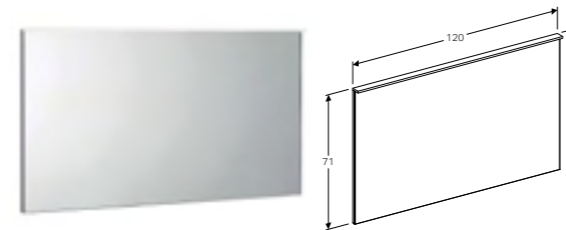

120cm mirror with functional and ambient lighting

W 120 / D 5.5 / H 71cm

Indirect lighting, heated rear to prevent mirror steaming up, touch sensor switch, dimmable, LED lighting.

Art. no.	Product Description	RRP ex VAT
500.519.00.1	120cm	£983.31