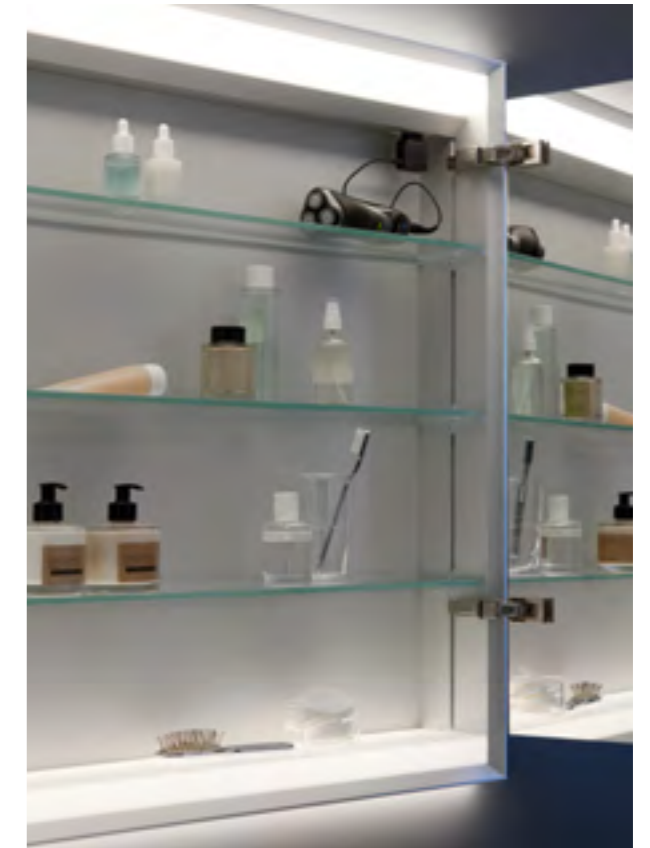

The Geberit ONE mirror cabinet is impressive thanks to its aesthetic and practical advantages and its barely visible projection, it disappears almost completely behind the wall and offers more freedom of movement at the washbasin, giving your bathroom a spacious feel.

EVERYTHING AT YOUR FINGERTIPS IN THE MIRROR CABINET

Geberit ONE mirror cabinets are available in a wide range of models for designing the bathroom completely according to your needs and personal tastes. The storage space is behind the wall, keeping it clear and tidy, and allowing you to move freely around the washbasin.

The mirror cabinets are available in two versions, either with mirrored doors or with short doors which have an open, lit niche at the bottom, meaning regularly used items remain within easy reach even when the mirror doors are closed.

RAYS OF LIGHT

Geberit ONE mirror cabinets with ComfortLight will give you the perfect lighting at any time of the day;

- **Standard light** - Bright and refreshing
- **Work light** - Fresh and clear
- **Candlelight** - Soft and flattering
- **Orientation light** - Discreet and calming

The simple operation via touch, switch or app makes it easy to find the ideal lighting to suit you.