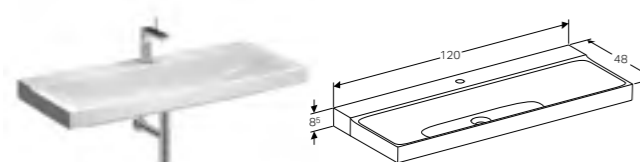

120cm washbasin

W 120 / D 48 / H 8.5cm

Washbasin without overflow, available with Clou overflow system on centred tap hole only or drain with running waste, can be installed with a washbasin cabinet.

Art. no.	Product Description	RRP ex VAT
500.551.01.1	Centred tap hole	£901.18
500.552.01.1	Without tap hole	£901.18
500.550.01.1	Right hand and left hand tap hole	£901.18