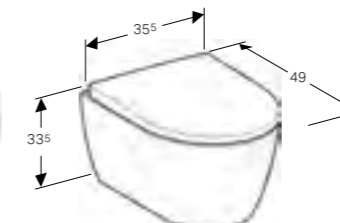

Small projection wall-hung toilet with seat, TurboFlush
W 35.5 / D 49 / H 33.5cm
Rimfree® WC ceramic featuring TurboFlush technology. Shrouded, soft close, hidden fastening. WC seat with EasyMount hinges. With lockable quick release hinges.
Art. no. 503.049.JT.1 **Product Description** White matt **RRP ex VAT** £865.36