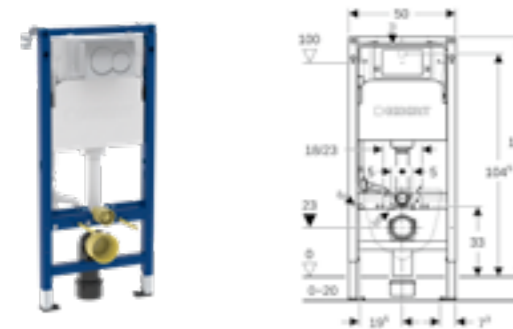

Geberit Duofix element for wall-hung WC, 112cm, with Alpha concealed cistern 12cm, 6/3 litres with round flush plate

Art. no.	Product Description	RRP ex VAT
458.041.21.2	Alpha01 flush plate, round, bright chrome-plated	£304.17

Replaces previous article number - 458.118.21.2