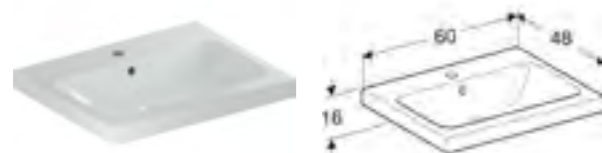

60cm light rim washbasin
W 60 / D 48 / H 16cm

Washbasin, can be installed with a washbasin cabinet.

Art. no.	Product Description	RRP ex VAT
501.834.00.1	Centred tap hole, visible overflow	£258.63
501.834.00.3	Without tap hole, visible overflow	£258.63
501.834.00.5	Centred tap hole, without overflow	£258.63
501.834.00.7	Without tap hole, without overflow	£258.63