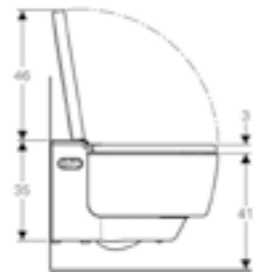

COMPLETE SOLUTIONS

Geberit AquaClean Mera Comfort wall-hung
W 36 / D 59 / H 38cm
Designer shower toilet that meets the highest standards.

Art. no.	Product Description	RRP ex VAT
146.210.11.1	Shower toilet with plated cover, white	£6,337.59
146.210.21.1	Shower toilet with plated cover, chrome	£6,417.82