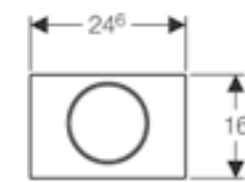

Geberit Sigma10 round single flush
W 24.6 / D 1.4 / H 16.4cm

Art. no.	Product Description	RRP ex VAT
115.758.KJ.5	White / gloss chrome / white	£102.65
115.758.KK.5	White / gold-plated / white	£126.91
115.758.KH.5	Gloss chrome / matt chrome / gloss chrome	£139.65
115.758.KM.5	Black / gloss chrome / black	£126.91
115.758.SN.5	Stainless steel brushed / polished / brushed	£208.24
115.758.JT.5	Anti-fingerprint coating: matt white / gloss chrome / matt white	£210.24
115.758.14.5	Anti-fingerprint coating: matt black / gloss chrome / matt black	£210.24
115.787.SN.5	Anti-fingerprint coating & anti-vandal stainless steel: brushed / polished / brushed	£262.59
115.758.JQ.5	Anti-fingerprint coating: matt chrome / gloss chrome / matt chrome	£139.64