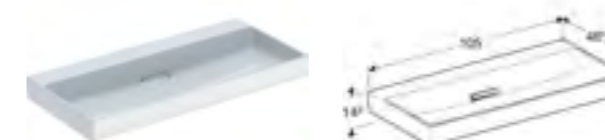

Cabinet for 90cm washbasin, with two drawers
H 50.4 / W 88.8 / D 47cm

Wall mounted, handleless design opened using push to open mechanism, moisture resistant, delivered pre-assembled.

Art. no.	Product Description	RRP ex VAT
505.263.00.1	White / high-gloss coated	£1,181.00
505.263.00.2	White / matt coated	£1,181.00
505.263.00.3	Lava / matt coated	£1,181.00
505.263.00.4	Sand grey / high-gloss coated	£1,181.00
505.263.00.5	Oak / wood-textured melamine	£1,181.00
505.263.00.6	Hickory / wood-textured melamine	£1,181.00
505.263.00.7	Greige / matt coated	£1,181.00
505.263.00.8	Black / matt coated	£1,181.00