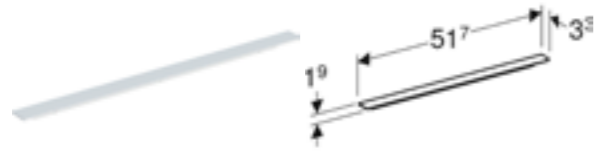

Handles for 53cm basin units
W 51.7 / D 3.3 / H 1.9cm

For iCon units with handles.

Art. no.	Product Description	RRP ex VAT
502.358.00.1	Gloss chrome-plated	£33.72
502.358.01.1	White / matt powder-coated	£33.72
502.358.JK.1	Lava / matt powder-coated	£33.72
502.358.JL.1	Sand grey / matt powder-coated	£33.72
502.358.14.1	Opaque black / matt powder-coated	£33.72