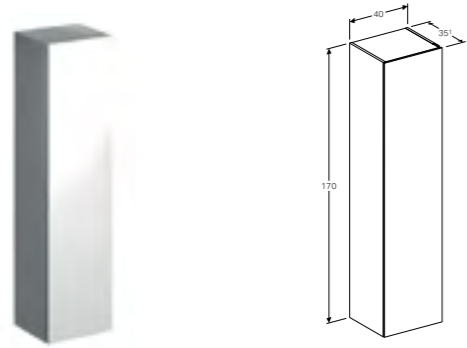

170cm tall cabinet with one soft closing mechanism door and internal mirror

W 40 / D 35.1 / H 170cm

Wall mounted, mirror on inside of door, with two fixed shelves, with four movable shelves, moisture resistant, delivered pre-assembled.

Art. no.	Product Description	RRP ex VAT
500.503.01.1	White	£1,071.40
500.503.43.1	Scultura grey	£1,071.40
500.503.00.1	Matt greige	£1,071.40