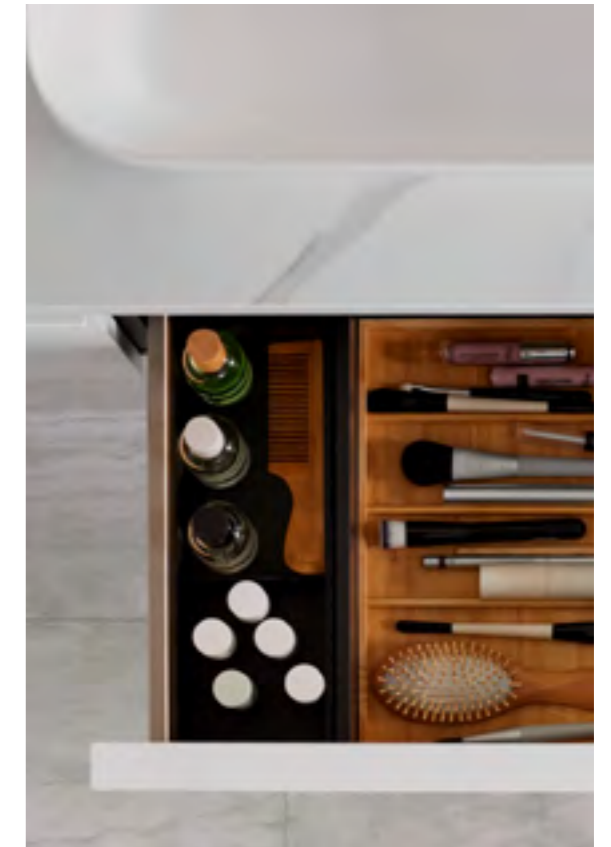

MIX & MATCH

We all have different tastes, which is why Geberit give you the option to mix and match the washbasins and furniture from the Acanto, Aniara, Geberit One and iCon ranges. You can choose a style of washbasin from any of these ranges and pair it with the style and colour of furniture to suit you, giving you, your own unique bathroom style.

ICON