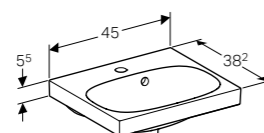

45cm handrinse basin
W 45 / D 38.2 / H 5.5cm

Can be installed with a washbasin cabinet, visible overflow.

Art. no.	Product Description	RRP ex VAT
500.636.01.2	Centred tap hole	£158.28
500.636.01.1	Without tap hole	£158.28