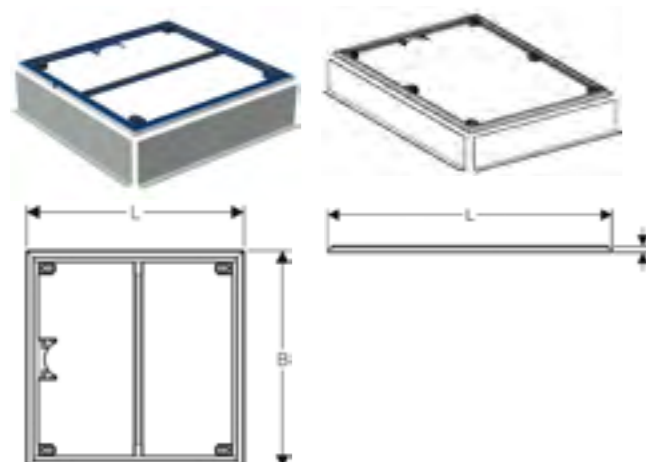

COLOURS

GEBERIT SETAPLANO

Geberit Setaplano shower surface

The Setaplano shower surface is available in different sizes to match your bathroom.

Art. no.	Product Description	RRP ex VAT
154.260.11.1	B80cm L80cm	£1,032.65
154.262.11.1	B80cm L100cm	£1,013.24
154.264.11.1	B80cm L120cm	£1,131.97
154.266.11.1	B80cm L140cm	£1,220.62
154.267.11.1	B80cm L150cm	£1,510.43
154.270.11.1	B90cm L90cm	£856.51
154.271.11.1	B90cm L100cm	£1,013.24
154.273.11.1	B90cm L120cm	£1,131.97
154.275.11.1	B90cm L140cm	£1,220.62
154.280.11.1	B100cm L100cm	£1,013.24
154.282.11.1	B100cm L120cm	£1,131.97
154.284.11.1	B100cm L140cm	£1,220.62
154.290.11.1	B120cm L120cm	£1,220.62