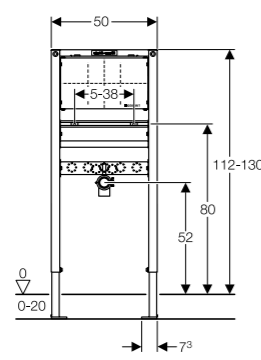

WASHBASIN AND BIDET FRAMES

**Geberit Duofix frame for washbasin
112 - 130cm, wall-mounted tap, concealed**

Art. no.	Product Description	RRP ex VAT
111.493.00.2*	With PreWall brackets, backplate elbows and chrome isolating valves	£262.55
111.567.00.2	130cm washbasin, wall mounted tap with concealed function box	£480.71
111.568.00.2	130cm washbasin, wall mounted tap with concealed function box and concealed trap	£559.50

*Available June 2025