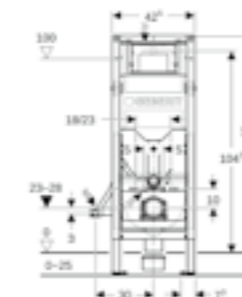

Geberit Duofix toilet frame with Sigma cistern 12cm

Art. no.	Product Description	RRP ex VAT
111.352.00.6	Less-abled installation, 112cm	£600.71

Replaces article 111.353.00.5