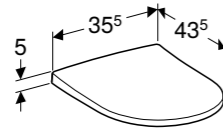

Toilet seat
W 35.5 / D 43.5 / H 50cm
Soft closing, quick release seat
Art. no. 504.053.01.1 **Product Description** White **RRP ex VAT** £120.27