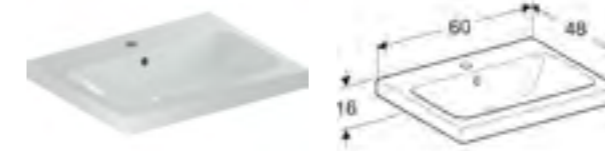

60cm lay-on washbasin
W 60 / D 48 / H 16cm

Washbasin with ground underside for lay-on style installation.

Art. no.	Product Description	RRP ex VAT
501.847.00.1	Centred tap hole, visible overflow	£339.58
501.847.00.3	Without tap hole, visible overflow	£339.58
501.847.00.5	Centred tap hole, without overflow	£339.58
501.847.00.7	Without tap hole, without overflow	£339.58
501.847.JT.1	Without tap hole, without overflow, white matt	£393.34