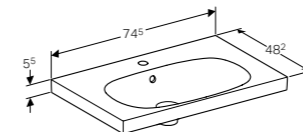

75cm washbasin, with shelf surface
W 74.5 / D 48.2 / H 5.5cm

Can be installed with a washbasin cabinet, visible overflow.

Art. no.	Product Description	RRP ex VAT
500.622.01.2	Centred tap hole	£422.09