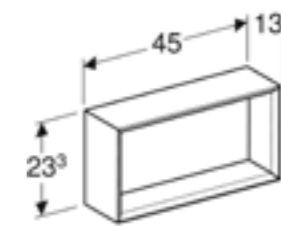

45cm wall box, rectangular

W 45 / D 13.2 / H 23.3cm

Wall mounted, open front, delivered pre-assembled.

Art. no.	Product Description	RRP ex VAT
502.322.01.1	White / high-gloss coated	£268.13
502.322.01.3	White / matt coated	£268.13
502.322.JK.1	Lava / matt coated	£268.13
502.322.JL.1	Sand grey / high-gloss coated	£268.13
502.322.JH.1	Oak / wood-textured melamine	£268.13
502.322.JR.1	Hickory / wood-textured melamine	£268.13