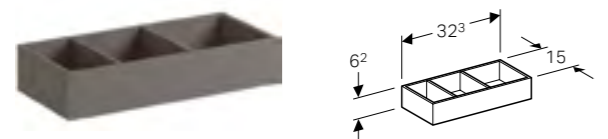

33cm organising box

W 32.3 / D 15 / H 6.2cm

Can be combined with side cabinet with one drawer.

Art. no.	Product Description	RRP ex VAT
500.526.00.1	H-partition	£57.16