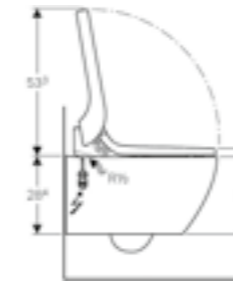

Design cover

Geberit AquaClean Tuma Comfort wall-hung
W 36 / D 55.3 / H 44.6cm
Complete wall-hung solution.

Art. no.	Product Description	RRP ex VAT
146.290.11.1	White alpine	£2,951.58
146.290.SI.1	White glass	£2,997.01
146.290.SJ.1	Black glass	£2,997.01
146.290.FW.1	Stainless steel brushed	£3,027.27