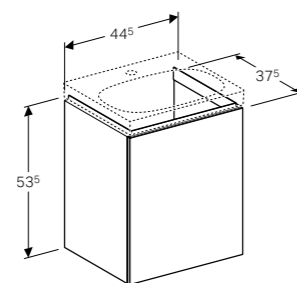

Cabinet for 45cm handrinse basin, with one door
W 44.6 / D 37.9 / H 41.9cm

Wall mounted, opened using push to open mechanism, left or right hinge side, moisture resistant, delivered pre-assembled.

Art. no.	Product Description	RRP ex VAT
503.002.01.2	White	£562.38
503.002.JK.2	Lava	£562.38