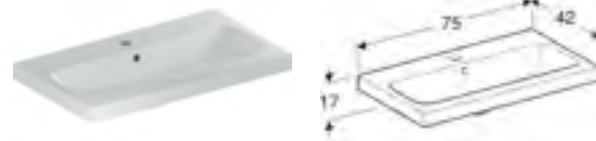

75cm light rim washbasin, short projection
W 75 / D 42 / H 17cm

Washbasin can be installed with a washbasin cabinet.

Art. no.	Product Description	RRP ex VAT
501.842.00.1	Centred tap hole, visible overflow	£426.59
501.842.00.3	Without tap hole, visible overflow	£426.59
501.842.00.5	Centred tap hole, without overflow	£426.59
501.842.00.7	Without tap hole, without overflow	£426.59