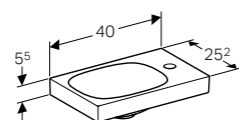

BODY

FRONT

FEATURES

40cm handrinse basin
W 40 / D 25.2 / H 5.5cm

Can be installed with a washbasin cabinet, asymmetrical, without overflow.

Art. no.	Product Description	RRP ex VAT
500.635.01.2	Right tap hole	£133.66