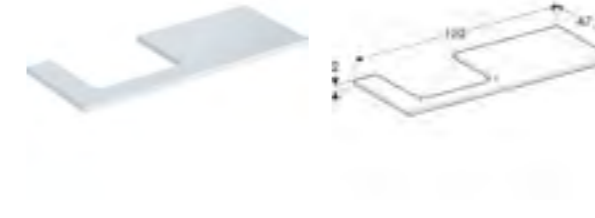

120cm washtop for lay-on bowl washbasin
H 2 / W 120 / D 47cm

Fine stoneware washtop with left cut-out for lay-on washbasin.

Art. no.	Product Description	RRP ex VAT
505.135.00.1	Marble look white / matt	£2,317.01
505.135.00.2	Marble look black / matt	£2,317.01