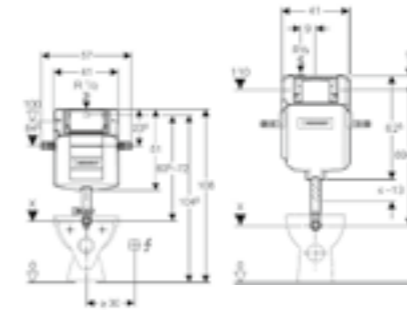

SIGMA

Geberit Sigma concealed cistern, 6/3 litres

Art. no.	Product Description	RRP ex VAT
109.792.00.1	8cm cistern, installation height 120cm	£273.21
109.309.00.5	12cm cistern, installation height 108cm	£213.91