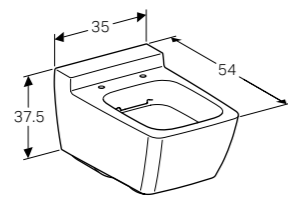

W 37.3 / D 20.8 / H 6.2cm

Can be combined with side cabinet with two drawers.

Art. no.	Product Description	RRP ex VAT
500.527.00.1	H-partition	£68.86

Wall-hung toilet, Rimfree®

W 35 / D 54 / H 37.5cm

Washdown toilet pan, 6/4 litre or 4/2.6 litre, hidden fastening.