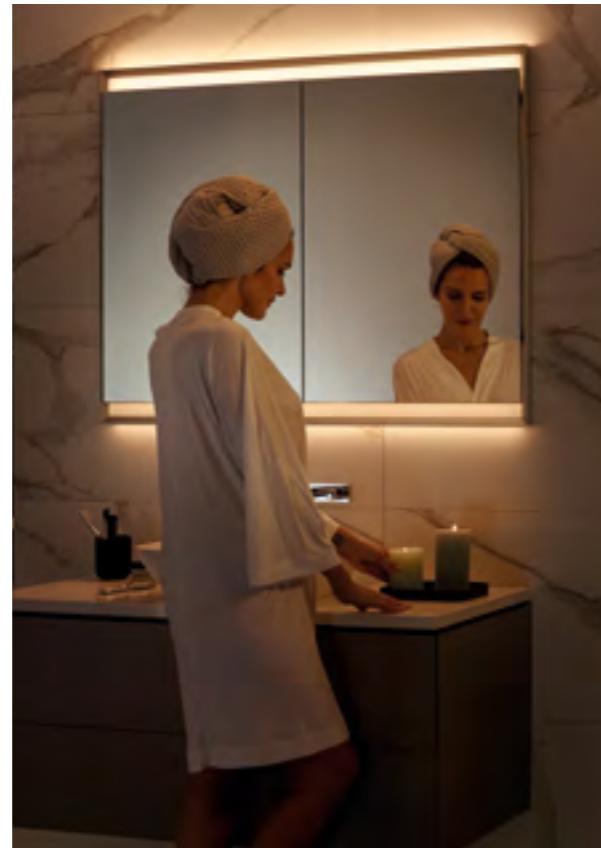

The Geberit ONE mirror cabinet is impressive thanks to its aesthetic and practical advantages and its barely visible projection, it disappears almost completely behind the wall and offers more freedom of movement at the washbasin, giving your bathroom a spacious feel.

EVERYTHING AT YOUR FINGERTIPS IN THE MIRROR CABINET

Geberit ONE mirror cabinets are available in a wide range of models for designing the bathroom completely according to your needs and personal tastes. The storage space is behind the wall, keeping it clear and tidy, and allowing you to move freely around the washbasin.

The mirror cabinets are available in two versions, either with mirrored doors or with short doors which have an open, lit niche at the bottom, meaning regularly used items remain within easy reach even when the mirror doors are closed.

RAYS OF LIGHT

Geberit ONE mirror cabinets with ComfortLight will give you the perfect lighting at any time of the day;

- **Standard light** - Bright and refreshing
- **Work light** - Fresh and clear
- **Candlelight** - Soft and flattering
- **Orientation light** - Discreet and calming

The simple operation via touch, switch or app makes it easy to find the ideal lighting to suit you.