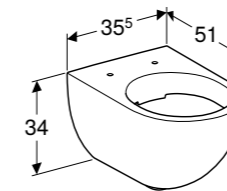

Wall-hung WC, washdown, shrouded, Rimfree®
W 35.5/ D 51/ H 34cm

Art. no.	Product Description	RRP ex VAT
504.055.00.1	White	£297.89