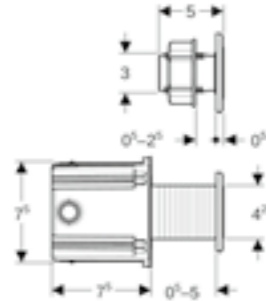

TYPE10 INFRA-RED BUTTON

Geberit WC flush controls Type10
W 9.4 / D 7.3 / H 9.4cm
Electronic flush actuation, dual flush, IR button.

Art. no.	Product Description	RRP ex VAT
115.936.14.6	Black matt, Sigma, mains operation	£667.96
115.937.14.6	Black matt, Sigma, battery operation	£725.05
115.936.SN.6	Brushed stainless, Sigma, mains operation	£667.96

FLUSH BUTTONS

Geberit remote flush button Type01 pneumatic single flush
W 9.4 / D 7.3 / H 9.4cm
For Sigma 8cm single flush.

Art. no.	Product Description	RRP ex VAT
116.041.11.1	White alpine	£78.14
116.041.21.1	Gloss chrome plated	£93.77
116.041.46.1	Matt chrome plated	£90.16