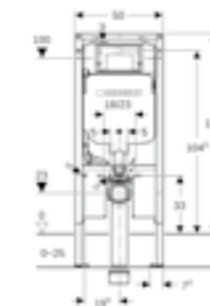

Geberit Duofix toilet frame with Sigma cistern 8cm

Art. no.	Product Description	RRP ex VAT
111.799.00.6	Installation height 114cm	£551.48

Replaces article 111.799.00.3

SPECIAL APPLICATIONS