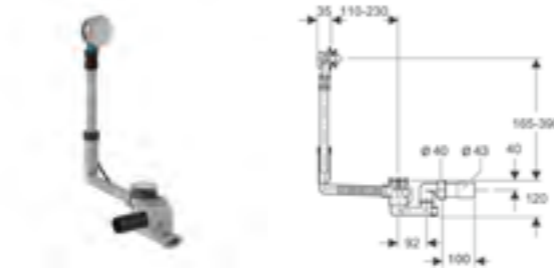

Geberit bath drain with turn handle actuation
With ready-to-fit-set and straight connector: gloss chrome plated.

Art. no. 150.535.21.6 **Product Description** D 52 / L 23cm **RRP ex VAT** £93.35
150.536.21.6 D 52 / L 70cm **RRP ex VAT** £104.60