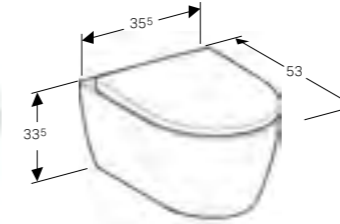

Wall-hung toilet with seat, TurboFlush
W 35.5 / D 53 / H 33.5cm
Rimfree® WC ceramic featuring TurboFlush technology. Shrouded, soft close, hidden fastening. Overlapping WC lid. WC seat with EasyMount hinges. With lockable quick release hinges.
Art. no. 503.045.00.1 **Product Description** White **RRP ex VAT** £684.01