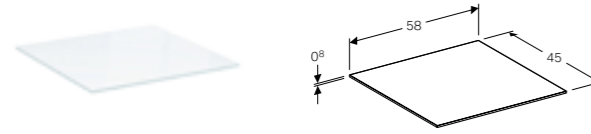

58cm glass shelf

W 58 / D 45 / H 0.8cm

Can be combined with side cabinet with one drawer.

Art. no.	Product Description	RRP ex VAT
500.524.00.1	58cm	£72.05