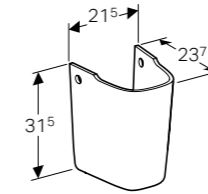

Half pedestal for square handrinse basins

W 21.5 / D 23.7 / H 31.5cm

Easy fastening with Geberit fastening set Kerafix.

Art. no.	Product Description	RRP ex VAT
500.575.01.1	White	£84.44

450mm box shelf

W 45 / D 14.3 / H 14.8cm