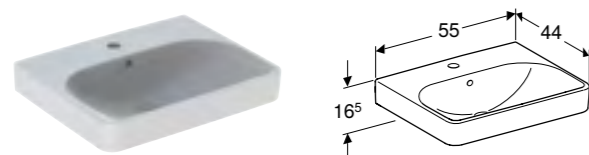

55cm square washbasin
W 55 / D 44 / H 16.5cm

Visible overflow, can be installed with cabinet for basin.

Art. no.	Product Description	RRP ex VAT
500.259.01.1	Centred tap hole	£192.78
501.574.00.1	Without tap hole	£192.78