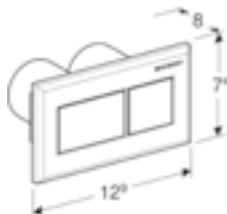

Geberit Sigma80
W 24.7 / D 1 / H 16.4cm
For Sigma 8cm cistern.

Art. no.	Product Description	RRP ex VAT
116.092.SM.6	Glass reflective	£1,447.73
116.092.SG.6	Black glass	£1,447.73

TYPE10 INFRA-RED BUTTON

Geberit WC flush controls Type10
W 9.4 / D 7.3 / H 9.4cm
Electronic flush actuation, dual flush, IR button.

Art. no.	Product Description	RRP ex VAT
115.936.14.6	Black matt, Sigma, mains operation	£667.96
115.937.14.6	Black matt, Sigma, battery operation	£725.05
115.936.SN.6	Brushed stainless, Sigma, mains operation	£667.96

FLUSH BUTTONS

Geberit remote flush button Type01 pneumatic single flush
W 9.4 / D 7.3 / H 9.4cm
For Sigma 8cm single flush.

Art. no.	Product Description	RRP ex VAT
116.041.11.1	White alpine	£78.14
116.041.21.1	Gloss chrome plated	£93.77
116.041.46.1	Matt chrome plated	£90.16

Geberit Sigma 8cm dual flush
W 9.4 / D 7.3 / H 9.4cm

Art. no.	Product Description	RRP ex VAT
116.043.11.1	White alpine	£85.94
116.043.21.1	Gloss chrome plated	£101.57
116.043.46.1	Matt chrome plated	£97.66

Geberit Remote square flush controls
W 12.9 / D 8 / H 7.4cm
Battery powered version also available.
For Sigma 8cm cistern.

Art. no.	Product Description	RRP ex VAT
116.053.GH.1	Brushed chrome	£248.41
116.053.KA.1	Bright chrome plated	£124.84
116.053.KT.1	White high gloss / brushed chrome plated	£124.84
116.053.KV.1	Black high gloss / chrome plated	£124.84
116.054.21.1	Protruding design, gloss chrome plated	£141.06

OMEGA

Geberit Omega concealed cistern 12cm, 6/3 litres RRP ex VAT

Art. no.	Product Description	RRP ex VAT
109.041.00.1	Installation height 82cm	£310.43

Geberit Duofix toilet frame with Omega cistern 12cm

Art. no.	Product Description	RRP ex VAT
111.004.00.4	Installation height 82cm	£481.85