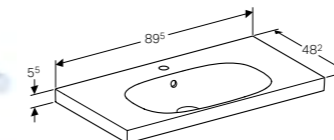

90cm washbasin, with shelf surface
W 89.5 / D 48.2 / H 5.5cm

Can be installed with a washbasin cabinet, visible overflow.

Art. no.	Product Description	RRP ex VAT
500.623.01.2	Centred tap hole	£580.35
500.624.01.2	Without tap hole	£580.35