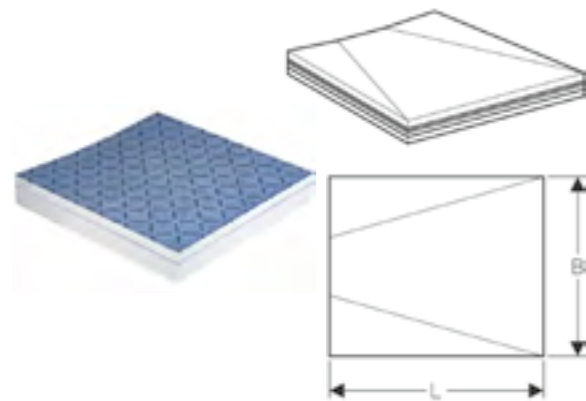

SHOWER BOARD

Shower board

Art. no.	Product Description	RRP ex VAT
154.253.00.1	Geberit shower board, tile-bearing, with V-slope: B100cm L100cm	£798.98