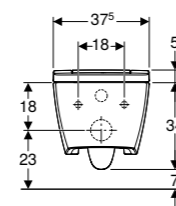

Geberit AquaClean Sela wall-hung
W 36 / D 57.8 / H 44cm
Designer shower toilet with all the important basic functions.

Art. no.	Product Description	RRP ex VAT
146.220.11.1	White alpine	£3,449.83
146.220.JT.1	White matt	£3,553.83
146.220.21.1	Gloss chrome	£3,510.35