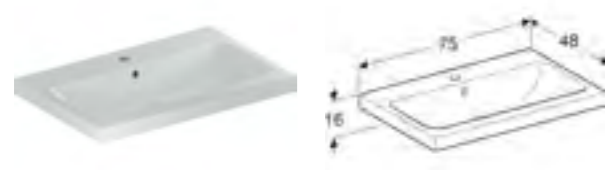

Cabinet for 75cm washbasin with one drawer
W 74 / D 47.6 / H 24.7cm

Wall mounted, handle included (other options available), drawer with soft closing mechanism, delivered pre-assembled.

Art. no.	Product Description	RRP ex VAT
502.311.01.1	White / high-gloss coated, white / matt powder-coated	£632.20
502.311.01.2	White / high-gloss coated, gloss chrome-plated	£632.20
502.311.01.3	White / matt coated, white / matt powder-coated	£632.20
502.311.JK.1	Lava / matt coated, lava / matt powder-coated	£632.20
502.311.JL.1	Sand grey / high-gloss coated, sand grey / matt powder-coated	£632.20
502.311.JH.1	Oak / wood-textured melamine, lava / matt powder-coated	£632.20
502.311.JR.1	Hickory / wood-textured melamine, lava / matt powder-coated	£632.20