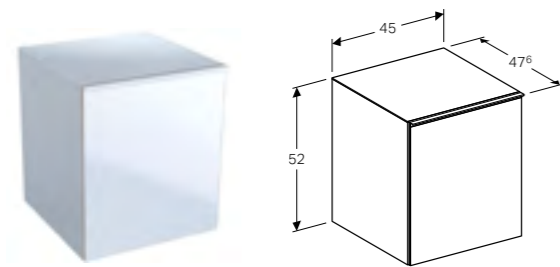

45cm low cabinet with one drawer and internal drawer
W 45 / D 47.6 / H 52cm

Wall mounted, opening via handle, drawer with soft closing mechanism, moisture resistant, delivered pre-assembled.

Art. no.	Product Description	RRP ex VAT
503.010.01.2	White glass	£784.57
503.010.JK.2	Lava glass	£784.57

Toilet seat
W 35.6 / D 47.5 / H 4.9cm

Hinges made of metal, overlapping toilet lid, slim design.

Art. no.	Product Description	RRP ex VAT
500.605.01.2	White, soft close, quick release	£210.46