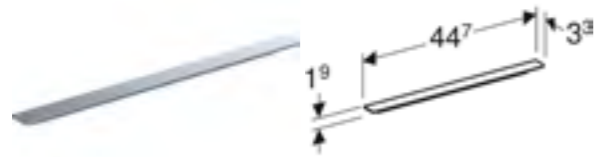

Handles for 45cm side units
W 44.7 / D 3.3 / H 1.9cm

For iCon units with handles.

Art. no.	Product Description	RRP ex VAT
502.357.00.1	Gloss chrome-plated	£30.94
502.357.01.1	White / matt powder-coated	£30.94
502.357.JK.1	Lava / matt powder-coated	£30.94
502.357.JL.1	Sand grey / matt powder-coated	£30.94
502.357.14.1	Opaque black / matt powder-coated	£30.94