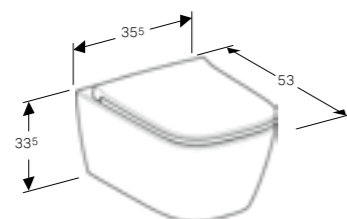

Wall-hung toilet with seat, TurboFlush

W 35.5 / D 53 / H 33.5cm

Rimfree® WC ceramic featuring TurboFlush technology. Shrouded, hidden fastening. Lockable quick release hinges. Sandwich shape.

Art. no. 503.171.00.1 **Product Description** White

RRP ex VAT £574.11