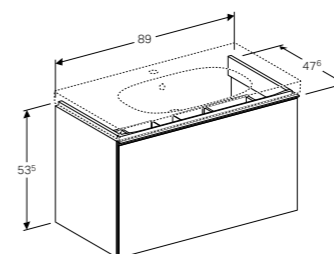

Cabinet for 90cm washbasin, with one drawer and internal drawer
W 89 / D 47.6 / H 53.5cm

Wall mounted, opening via handle, drawer with soft closing mechanism, moisture resistant, delivered pre-assembled.

Art. no.	Product Description	RRP ex VAT
503.005.01.2	White	£1,068.84
503.005.JK.2	Lava	£1,068.84