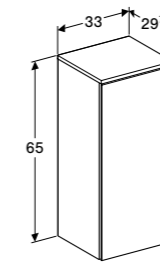

Side cabinet with one door
W 33/ D 29.7/ H 65cm

Art. no.	Product Description	RRP ex VAT
504.058.01.1	White, silk-glossy	£331.38
504.058.00.3	White, silk-matt	£331.38
504.058.JK.1	Lava, silk-matt	£331.38
504.058.00.2	Rusty red, silk-matt	£331.38
504.058.JH.1	Oak, wood-textured melamine	£331.38