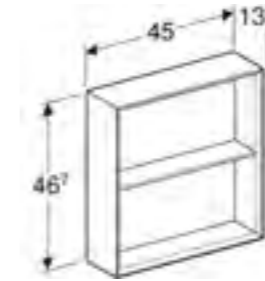

45cm shelf unit, square

W 45 / D 13.2 / H 46.7cm

Wall mounted, open front, one fixed shelf, delivered pre-assembled.

Art. no.	Product Description	RRP ex VAT
502.323.01.1	White / high-gloss coated	£313.35
502.323.01.3	White / matt coated	£313.35
502.323.JK.1	Lava / matt coated	£313.35
502.323.JL.1	Sand grey / high-gloss coated	£313.35
502.323.JH.1	Oak / wood-textured melamine	£313.35
502.323.JR.1	Hickory / wood-textured melamine	£313.35