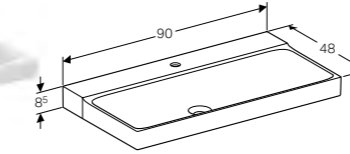

Cabinet for 40cm handrinse basin, with one door

W 38 / D 26.5 / H 52.5cm

Wall mounted, left or right hinge side, moisture resistant, delivered pre-assembled.

Art. no.	Product Description	RRP ex VAT
500.502.01.1	White	£525.05
500.502.43.1	Scultura grey	£525.05
500.502.00.1	Matt greige	£525.05