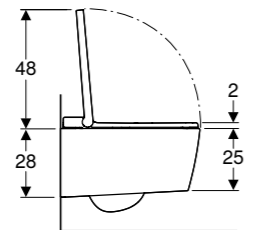

COMPLETE SOLUTIONS

Geberit AquaClean Mera Comfort wall-hung
W 36 / D 59 / H 38cm
Designer shower toilet that meets the highest standards.

Art. no.	Product Description	RRP ex VAT
146.210.11.1	Shower toilet with plated cover, white	£6,337.59
146.210.21.1	Shower toilet with plated cover, chrome	£6,417.82

Design cover ☐ ☐

Geberit AquaClean Tuma Comfort wall-hung
W 36 / D 55.3 / H 44.6cm
Complete wall-hung solution.

Art. no.	Product Description	RRP ex VAT
146.290.11.1	White alpine	£2,951.58
146.290.SI.1	White glass	£2,997.01
146.290.SJ.1	Black glass	£2,997.01
146.290.FW.1	Stainless steel brushed	£3,027.27

Design cover ☐ ☐ ☐ ☐

Geberit AquaClean Mera Classic wall-hung
W 36 / D 59 / H 38cm
Designer shower toilet that meets the highest standards.

Art. no.	Product Description	RRP ex VAT
146.200.11.1	Shower toilet with plated cover, white	£4,767.95
146.200.21.1	Shower toilet with plated cover, chrome	£4,843.62

Design cover ☐ ☐

Geberit AquaClean Tuma Comfort floorstanding
W 36 / D 56 / H 43cm
Complete solution.

Art. no.	Product Description	RRP ex VAT
146.310.11.1	White alpine	£3,189.67
146.310.SI.1	White glass	£3,234.46
146.310.SJ.1	Black glass	£3,234.46
146.310.FW.1	Stainless steel brushed	£3,264.72

Design cover ☐ ☐ ☐ ☐

Geberit AquaClean Sela wall-hung
W 36 / D 57.8 / H 44cm
Designer shower toilet with all the important basic functions.

Art. no.	Product Description	RRP ex VAT
146.220.11.1	White alpine	£3,449.83
146.220.JT.1	White matt	£3,553.83
146.220.21.1	Gloss chrome	£3,510.35

Design cover ☐ ☐

Geberit AquaClean Alba
W 37.5 / D 48 / H 40.5
Complete wall-hung solution.

Art. no.	Product Description	RRP ex VAT
146.350.01.1	White	£1,100.00

Design cover ☐