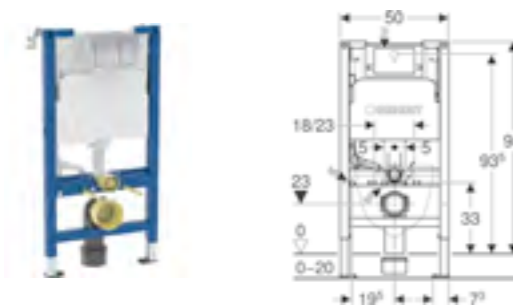

Geberit Duofix element for wall-hung WC, 98cm, with Alpha concealed cistern 12cm, 6/3 litres with square flush plate

Art. no.	Product Description	RRP ex VAT
458.037.21.2	Alpha01 flush plate, square bright chrome-plated	£304.17

Replaces previous article number - 458.152.21.1