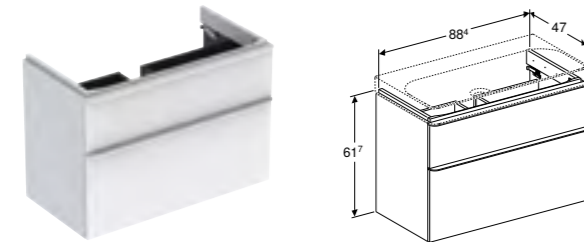

Cabinet for 90cm washbasin, with two soft closing mechanism drawers
W 88.4 / D 47 / H 61.7cm

Wall mounted, integrated handles, moisture resistant, delivered pre-assembled.

Art. no.	Product Description	RRP ex VAT
500.354.00.1	White	£901.50
500.354.JK.1	Lava	£901.50
500.354.JL.1	Sand grey	£901.50
500.354.JR.1	Hickory	£901.50