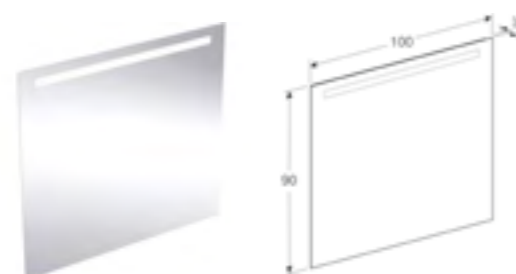

100cm Option illuminated mirror with lighting at the top
W 100 / D 3.2 / H 90cm
Mechanical switch, LED lighting.

Art. no.	Product Description	RRP ex VAT
502.814.00.1	Aluminium anodised	£523.02