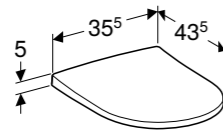

Toilet seat
W 35.5 / D 43.5 / H 50cm
Soft closing
Art. no. 504.052.01.1 **Product Description** White **RRP ex VAT** £116.37