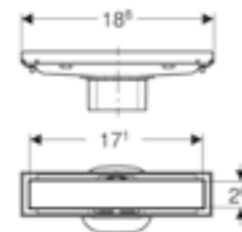

Geberit CleanLine tile-bearing

Art. no.	Product Description	RRP ex VAT
154.455.00.1	Geberit shower channel CleanLine tile bearing: W 43 / H 09 / L188cm	£393.04