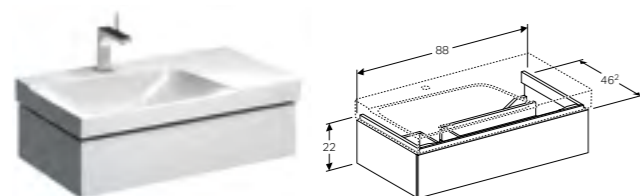

Cabinet for 90cm washbasin, with one drawer

W 88 / D 46.2 / H 22cm

Wall mounted, opened using push to open mechanism, moisture resistant, LED lighting, delivered pre-assembled.

Art. no.	Product Description	RRP ex VAT
500.514.01.1	White, siphon cut out right	£797.68
500.514.43.1	Scultura grey, siphon cut out right	£797.68
500.514.00.1	Matt greige, siphon cut out right	£797.68