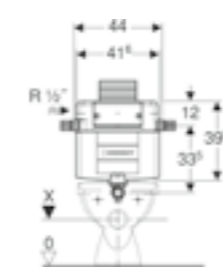

Geberit Alpha concealed cistern 12cm, 6/3 litres, installation height 82cm with square flush plate
Art. no. 109.003.21.1 **Product Description** Alpha01 flush plate, square, bright chrome-plated **RRP ex VAT** £189.43

Added addition (now includes flush plate) to previous article number - 109.205.00.1