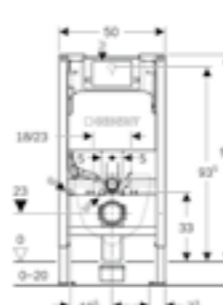

Geberit Duofix element for wall-hung WC, with Alpha concealed cistern 12cm, 6/3 litres
Art. no. 458.036.00.2 **Product Description** Installation height 98cm **RRP ex VAT** £254.94

Replaces previous article number - 458.145.00.1