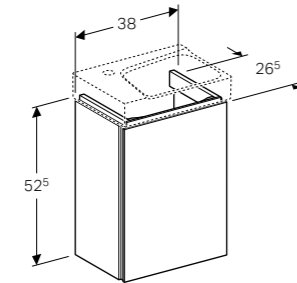

Cabinet for 40cm handrinse basin, with one door

W 38 / D 26.5 / H 52.5cm

Wall mounted, left or right hinge side, moisture resistant, delivered pre-assembled.

Art. no.	Product Description	RRP ex VAT
500.502.01.1	White	£525.05
500.502.43.1	Scultura grey	£525.05
500.502.00.1	Matt greige	£525.05