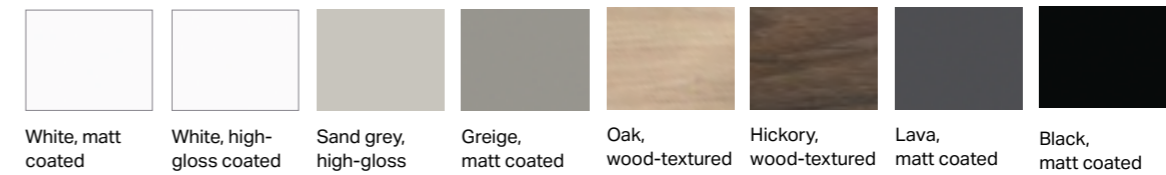

↑ WASHTOP for lay-on washbasins with a practical towel rail.

STEP 4 - THERE ARE SO MANY COLOURS TO CHOOSE FROM, SO YOU CAN REALLY CREATE A LOOK TO SUIT YOUR BATHROOM

FURNITURE COLOURS

BODY/FRONT

WASHTOPS

STEP 5 - CHOOSE THE FINISHING TOUCH