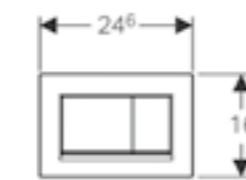

Geberit Sigma20 square dual flush (previously Sigma30)
W 24.6 / D 1.2 / H 16.4cm

Art. no.	Product Description	RRP ex VAT
115.883.KJ.1	White / gloss chrome / white	£122.89
115.883.KK.1	White / gold-plated / white	£135.25
115.883.KH.1	Gloss chrome / matt chrome / gloss chrome	£152.17
115.883.KM.1	Black / gloss chrome / black	£135.25
115.883.JQ.1	Anti-fingerprint coating: matt chrome / gloss chrome / matt chrome	£130.49
115.883.JT.1	Anti-fingerprint coating: matt white / gloss chrome / matt white	£130.49
115.883.14.1	Anti-fingerprint coating: matt black / gloss chrome / matt black	£130.49
115.883.11.1	White / matt white / white	£144.98
115.883.01.1	Anti-fingerprint coating: matt white / white / matt white	£200.22
115.883.16.1	Anti-fingerprint coating: matt black / black / matt black	£200.22
115.883.DW.1	Black / matt black / black	£144.98