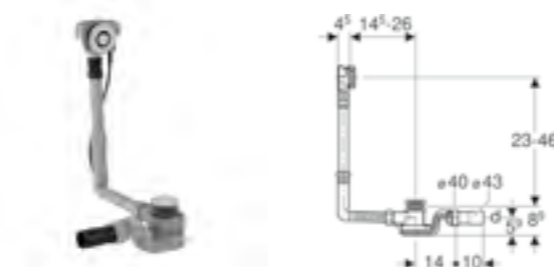

Geberit bath drain with push actuation PushControl
With ready-to-fit-set and straight connector: gloss chrome plated.

Art. no. 150.770.21.6 **Product Description** D 52 / L 26cm **RRP ex VAT** £146.22
150.771.21.6 D 52 / L 50cm **RRP ex VAT** £157.47
150.772.21.6 D 52 / L 60cm **RRP ex VAT** £157.47