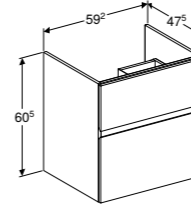

Art. no.	Product Description	RRP ex VAT
510.067.01.1	White, silk-glossy	£598.50
510.067.00.3	White, silk-matt	£598.50
510.067.JK.1	Lava, silk-matt	£598.50
510.067.00.2	Rusty red, silk-matt	£598.50
510.067.JH.1	Oak, wood-textured melamine	£598.50