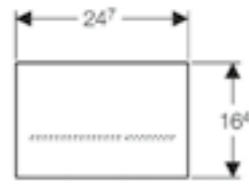

Geberit Sigma80
W 24.7 / D 1 / H 16.4cm
For Sigma 8cm cistern.

Art. no.	Product Description	RRP ex VAT
116.092.SM.6	Glass reflective	£1,447.73
116.092.SG.6	Black glass	£1,447.73