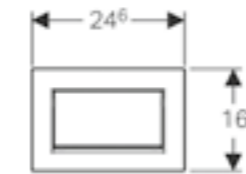

Geberit Sigma10 square single flush (previously Sigma30)
W 24.6 / D 1.2 / H 16.4cm.
For stop-and-go flush, screwable

Art. no.	Product Description	RRP ex VAT
115.893.KJ.1	White / gloss chrome / white	£219.79
115.893.KX.1	Chrome brushed / gloss chrome / chrome brushed	£253.59
115.893.KY.1	Gloss chrome / chrome brushed / gloss chrome	£253.59
115.893.JT.1	Anti-fingerprint coating: matt white / gloss chrome/matt white	£217.48
115.893.14.1	Anti-fingerprint coating: matt black / gloss chrome / matt black	£217.48