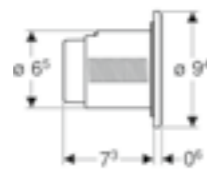

Geberit Sigma 8cm dual flush
W 9.4 / D 7.3 / H 9.4cm

Art. no.	Product Description	RRP ex VAT
116.043.11.1	White alpine	£85.94
116.043.21.1	Gloss chrome plated	£101.57
116.043.46.1	Matt chrome plated	£97.66