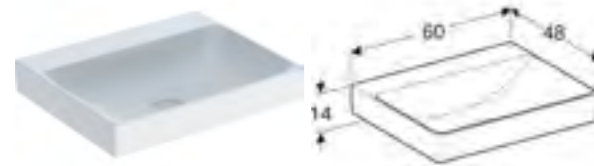

60cm washbasin classic waste
H 14 / W 60 / D 48cm

Washbasin without overflow. White KeraTect finishing glaze. Can be installed with washbasin cabinet.

Art. no.	Product Description	RRP ex VAT
505.021.01.1	Without tap hole	£430.22
505.020.01.1	Centred tap hole	£430.22