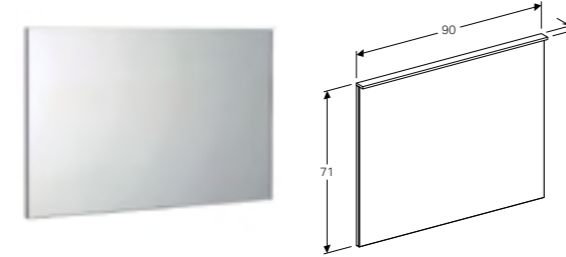

90cm mirror with functional and ambient lighting

W 90 / D 5.5 / H 71cm

Indirect lighting, heated rear to prevent mirror steaming up, touch sensor switch, dimmable, LED lighting.

Art. no.	Product Description	RRP ex VAT
500.522.00.1	90cm	£951.54