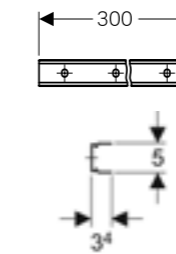

Geberit Duofix system rail set

Art. no.	Product Description	RRP ex VAT
111.979.00.1	3.4cm, 2 x 3m Lengths	£6.60 per m

Replaces article 111.878.00.01