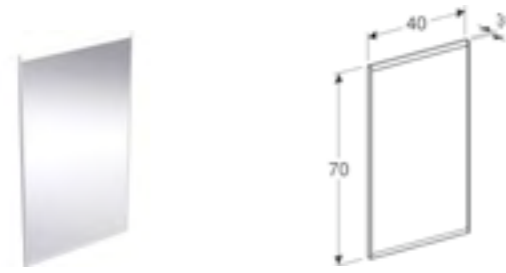

40cm Option Plus illuminated mirror
W 40 / D 3 / H 70cm
With direct and indirect lighting, dimmable and antimist function.

Art. no.	Product Description	RRP ex VAT
502.780.14.1	Black matt aluminium anodised	£995.42
502.780.00.1	Aluminium anodised	£967.29