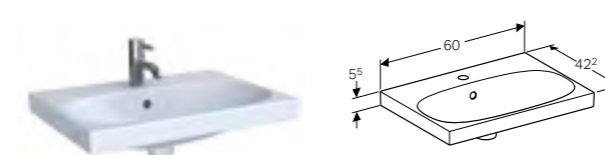

Art. no.	Product Description	RRP ex VAT
503.005.01.2	White	£1,068.84
503.005.JK.2	Lava	£1,068.84

120cm washbasin
W 120 / D 48 / H 18cm

Can be installed with a washbasin cabinet, visible overflow.

Art. no.	Product Description	RRP ex VAT
501.880.00.1	Left and right tap hole, visible overflow	£738.84
501.880.00.3	Without tap hole, visible overflow	£738.84
501.880.00.5	Left and right tap hole, without overflow	£738.84
501.880.00.7	Without tap hole, without overflow	£738.84