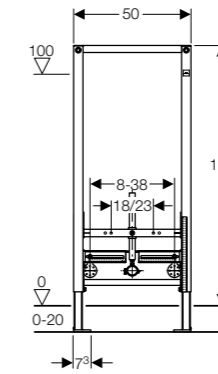

**Geberit Duofix frame for bidet,
112cm, Universal**

Art. no.	Product Description	RRP ex VAT
111.545.00.2	With wall brackets, backplate elbows and chrome isolating valves	£431.98