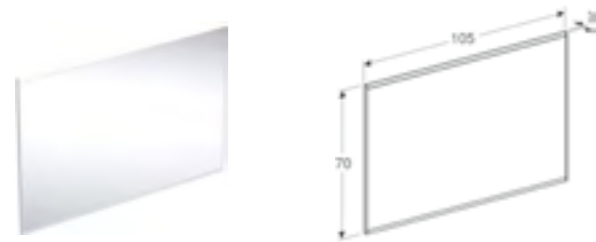

105cm Option Plus illuminated mirror
W 105 / D 3 / H 70cm
With direct and indirect lighting, dimmable and antimist function.

Art. no.	Product Description	RRP ex VAT
502.784.14.1	Black matt aluminium anodised	£1,254.10
502.784.00.1	Aluminium anodised	£1,220.37