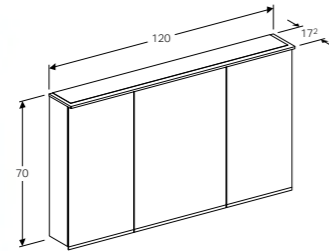

120cm option plus mirror cabinet with functional and ambient lighting, three doors
W 120 / D 17.2 / H 70cm

LED lighting, indirect lighting, touch sensor switch for the upper light, touch sensor switch for the bottom light, power socket, USB port, mirrored body, mirrored back side, doors mirrored on both sides, movable shelves. The Option Plus mirror cabinets also include a magnetic accessory holder.

Art. no.
500.597.P5.1

RRP ex VAT
£1,454.26