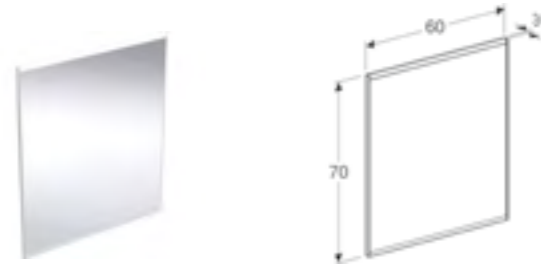

60cm Option Plus illuminated mirror
W 60 / D 3 / H 70cm
With direct and indirect lighting, dimmable and antimist function.

Art. no.	Product Description	RRP ex VAT
502.781.14.1	Black matt aluminium anodised	£1,029.15
502.781.00.1	Aluminium anodised	£1,001.04