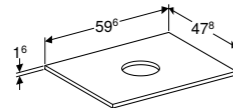

Medium cabinet with one door
W 33/ D 29.7/ H 85cm

Art. no.	Product Description	RRP ex VAT
504.059.01.1	White, silk-glossy	£377.71
504.059.00.3	White, silk-matt	£377.71
504.059.JK.1	Lava, silk-matt	£377.71
504.059.00.2	Rusty red, silk-matt	£377.71
504.059.JH.1	Oak, wood-textured melamine	£377.71