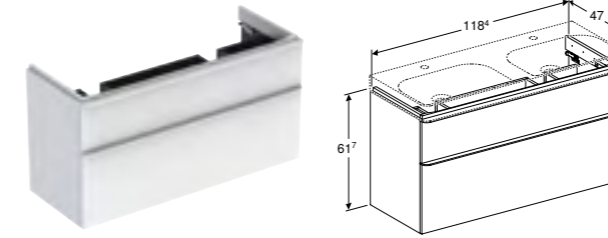

Cabinet for 120cm double washbasin, with two soft closing mechanism drawers
W 118.4 / D 47 / H 61.7cm

Wall mounted, integrated handles, moisture resistant, delivered pre-assembled.

Art. no.	Product Description	RRP ex VAT
500.356.00.1	White	£1,190.61
500.356.JK.1	Lava	£1,190.61
500.356.JL.1	Sand grey	£1,190.61
500.356.JR.1	Hickory	£1,190.61