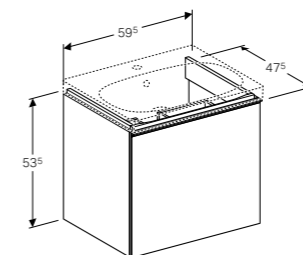

Cabinet for 60cm washbasin, with one drawer and internal drawer
W 59.2 / D 47.5 / H 54.1cm

Wall mounted, opening via handle, drawer with soft closing mechanism, moisture resistant, delivered pre-assembled.

Art. no.	Product Description	RRP ex VAT
503.003.01.2	White	£852.91
500.003.JK.2	Lava	£852.91