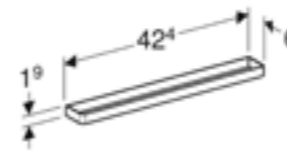

Towel rail for bathroom furniture

W 42.4 / D 4.9 / H 1.9cm

For mounting on washbasin cabinet.

Art. no.	Product Description	RRP ex VAT
502.328.00.1	Gloss chrome-plated	£37.10
502.328.01.3	White / matt powder-coated	£37.10
502.328.JK.1	Lava / matt powder-coated	£37.10
502.328.JL.1	Sand grey / matt powder-coated	£37.10
502.328.14.1	Black matt/matt powder coated	£37.10