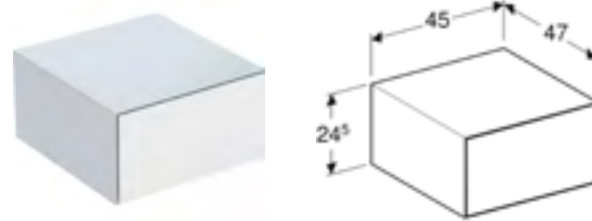

45cm side cabinet with one drawer
H 24.5 / W 45 / D 47cm

Wall mounted, opened using push to open mechanism, moisture resistant, delivered pre-assembled

Art. no.	Product Description	RRP ex VAT
505.078.00.1	White / high-gloss coated	£691.72
505.078.00.2	White / matt coated	£691.72
505.078.00.3	Lava / matt coated	£691.72
505.078.00.4	Sand grey / high-gloss coated	£691.72
505.078.00.5	Oak / wood-textured melamine	£691.72
505.078.00.6	Hickory / wood-textured melamine	£691.72
505.078.00.7	Greige / matt coated	£691.72
505.078.00.8	Black / matt coated	£691.72