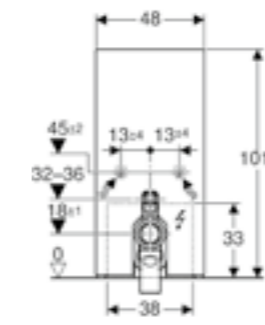

Geberit Monolith Plus
W 48.2 / D 10.6 / H 101cm
Floor standing toilet, height 101cm.

Art. no.	Product Description	RRP ex VAT
131.202.SI.7	White glass / aluminium	£2,337.17
131.202.JK.7	Lava glass / black chrome aluminium	£2,337.17
131.202.JL.7	Sand grey glass / aluminium	£2,337.17
131.202.JV.7	Stoneware concrete look / aluminium	£2,490.27
131.202.00.7	Stoneware slate look / black chrome aluminium	£2,490.27
131.202.SJ.7	Black glass / black chrome aluminium	£2,337.17