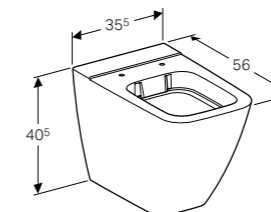

Square floor standing toilet, Rimfree®

W 35.5 / D 56 / H 40.5cm

Back-to-wall, washdown toilet pan, 6/4 litre, horizontal or vertical outlet, hidden fastening.

Art. no.	Product Description	RRP ex VAT
211910000	White	£524.77