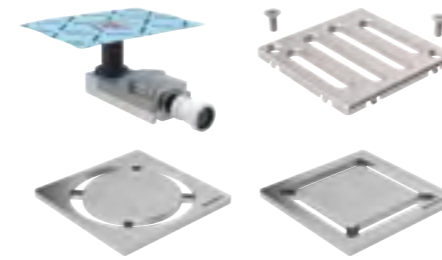

FLOOR DRAIN

Art. no.	Product Description	RRP ex VAT
154.054.00.1	Geberit shower floor drain, for screed height at inlet 90–220 mm: d=55mm	£209.52
154.310.00.1	Geberit grating, screw locked, 8 x 8cm	£34.41
154.311.00.1	Geberit design grating "Circle", 8 x 8cm	£180.70
154.312.00.1	Geberit design grating "Square", 8 x 8cm	£180.70