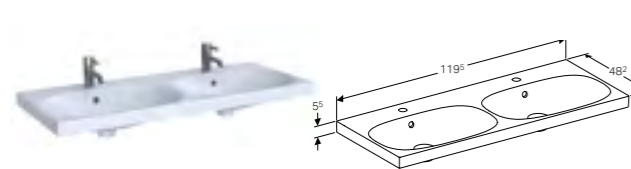

120cm double washbasin
W 119.5 / D 48.2 / H 5.5cm

Can be installed with a washbasin cabinet, visible overflow.

Art. no.	Product Description	RRP ex VAT
500.627.01.2	Centred tap hole	£900.42
500.628.01.2	Without tap hole	£900.42