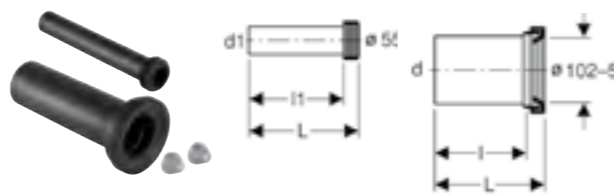

Art. no. 151.116.11.1 **RRP ex VAT** £56.59

Geberit adaptor

Art. no. 243.134.00.1 **RRP ex VAT** £37.41

Geberit fastening set for washbasins

Art. no. 500.121.00.1 **RRP ex VAT** £24.07

Geberit fastening set for handrinse washbasins

Art. no. 500.122.00.1 **RRP ex VAT** £24.07

Fastening material for handrinse basin, with cover caps

Art. no. 502.768.00.1 **Product Description** Chrome plated **RRP ex VAT** £26.78

Geberit connection set 300mm in length for wall-hung toilets

Art. no. 152.441.46.1 **RRP ex VAT** £62.80