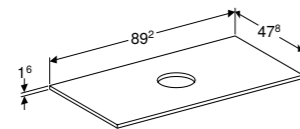

Centered washtop
W 89.2/ D 47.8/ H 1.6cm

Art. no.	Product Description	RRP ex VAT
510.077.01.1	White, silk-glossy	£189.23
510.077.00.3	White, silk-matt	£189.23
510.077.JK.1	Lava, silk-matt	£189.23
510.077.00.2	Rusty red, silk-matt	£189.23
510.077.JH.1	Oak, wood-textured melamine	£189.23