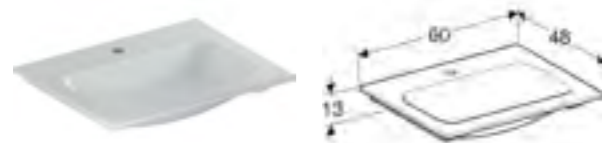

60cm slim rim washbasin
W 60 / D 48 / H 13cm

For mounting on a washbasin cabinet, without overflow, Clou compatible.

Art. no.	Product Description	RRP ex VAT
501.843.00.1	Centred tap hole	£302.33
501.843.00.3	Without tap hole	£302.33