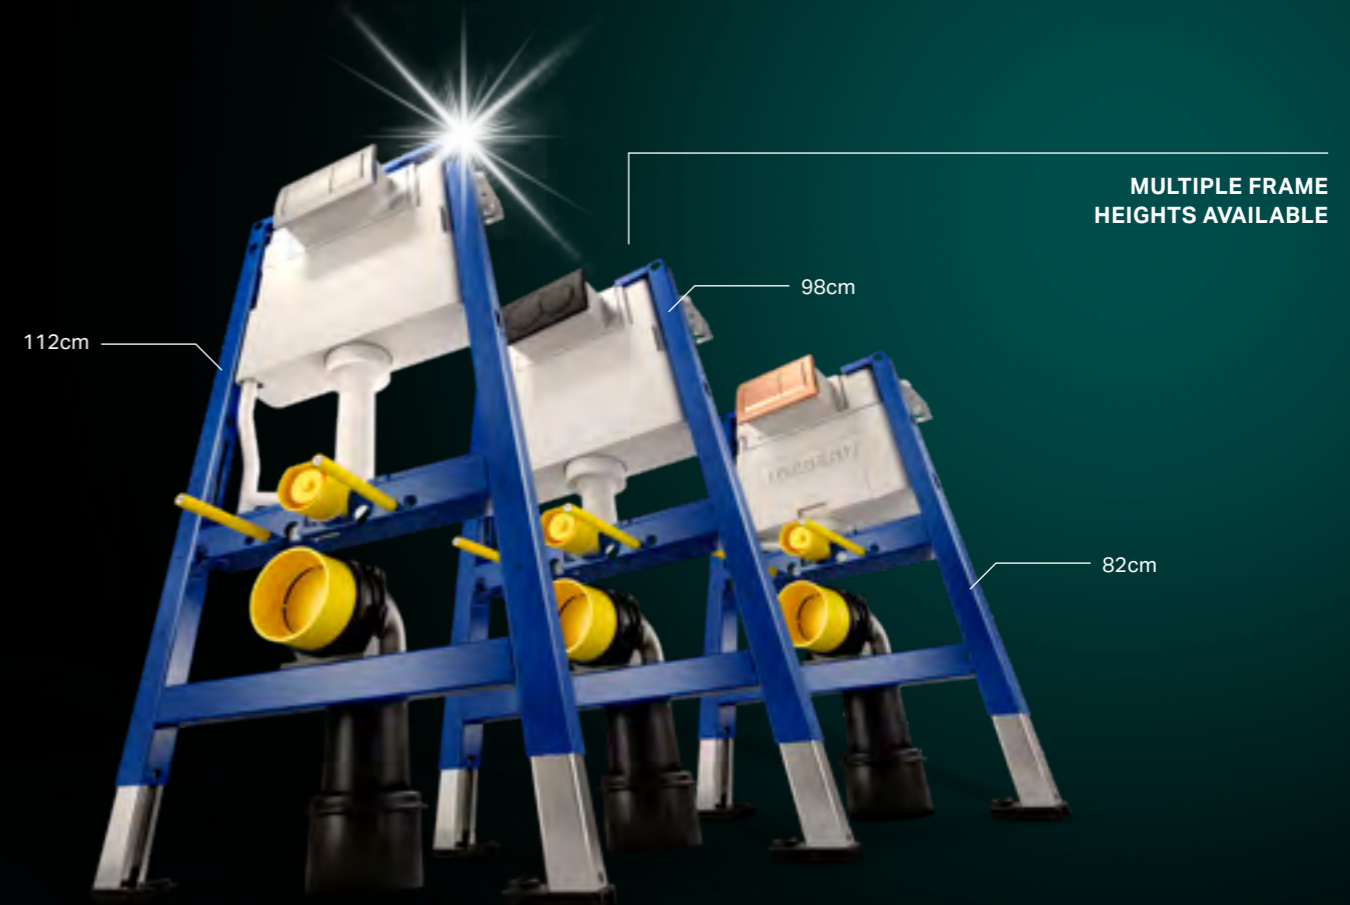

GLASS

	White	Sand grey	Lava	Black
 SQUARE				
 ROUND				

GEBERIT DUOFIX ALPHA INSTALLATION SYSTEMS

BE MORE ALPHA CHOOSE AFFORDABILITY

Affordability. Quality. Simplicity.

The brand you know and trust for delivering quality, reliable and efficient sanitary product - but now at an affordable price, with a simplified range and enhanced flush plate colour choices to suit all.