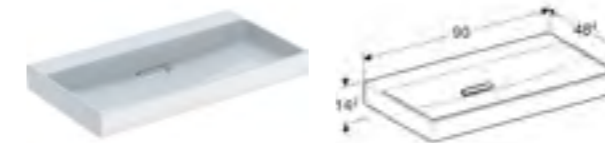

Cabinet for 75cm washbasin, with two drawers
H 50.4 / W 74 / D 47cm

Wall mounted, handleless design opened using push to open mechanism, moisture resistant, delivered pre-assembled.

Art. no.	Product Description	RRP ex VAT
505.262.00.1	White / high-gloss coated	£1,079.77
505.262.00.2	White / matt coated	£1,079.77
505.262.00.3	Lava / matt coated	£1,079.77
505.262.00.4	Sand grey / high-gloss coated	£1,079.77
505.262.00.5	Oak / wood-textured melamine	£1,079.77
505.262.00.6	Hickory / wood-textured melamine	£1,079.77
505.262.00.7	Greige / matt coated	£1,079.77
505.262.00.8	Black / matt coated	£1,079.77