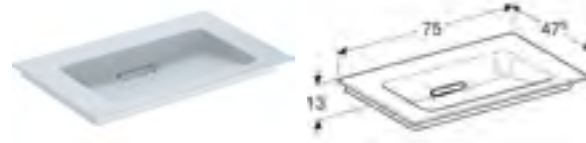

75cm slim rim washbasin innovative waste
H 13 / W 75 / D 48cm

Washbasin comes with Clou lever waste system. White KeraTect finishing glaze and white comb waste cover, must be installed with a cabinet.

Art. no.	Product Description	RRP ex VAT
505.003.00.1	Without tap hole	£820.28
505.004.00.1	Centred tap hole	£820.28