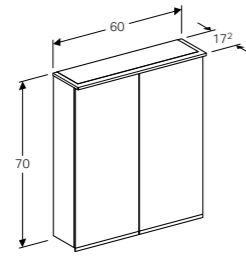

60cm option plus mirror cabinet with functional and ambient lighting, two doors
W 60 / D 17.2 / H 70cm

LED lighting, indirect lighting, touch sensor switch for the upper light, touch sensor switch for the bottom light, power socket, USB port, mirrored body, mirrored back side, doors mirrored on both sides, movable shelves. The Option Plus mirror cabinets also include a magnetic accessory holder. £978.55

Art. no.
500.595.P5.1

RRP ex VAT
£1,029.69