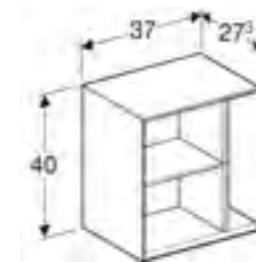

37cm side element

W 37 / D 27.3 / H 40cm

Wall mounted, open front, delivered pre-assembled.

Art. no.	Product Description	RRP ex VAT
502.325.01.1	White / high-gloss coated	£465.84
502.325.01.3	White / matt coated	£465.84
502.325.JK.1	Lava / matt coated	£465.84
502.325.JL.1	Sand grey / high-gloss coated	£465.84
502.325.JH.1	Oak / wood-textured melamine	£465.84
502.325.JR.1	Hickory / wood-textured melamine	£465.84