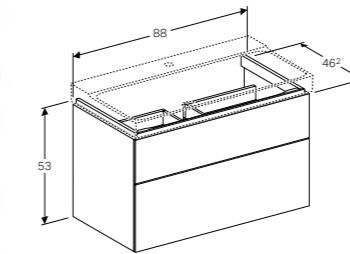

Cabinet for 90cm washbasin, with two drawers

W 88 / D 46.2 / H 53cm

Wall mounted, opened using push to open mechanism, moisture resistant, LED lighting, delivered pre-assembled.

Art. no.	Product Description	RRP ex VAT
500.509.01.1	White	£1,201.86
500.509.43.1	Scultura grey	£1,201.86
500.509.00.1	Matt greige	£1,201.86