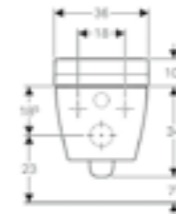

Geberit AquaClean Tuma Comfort wall-hung
W 36 / D 55.3 / H 44.6cm
Complete wall-hung solution.

Art. no.	Product Description	RRP ex VAT
146.290.11.1	White alpine	£2,951.58
146.290.SI.1	White glass	£2,997.01
146.290.SJ.1	Black glass	£2,997.01
146.290.FW.1	Stainless steel brushed	£3,027.27

Design cover ☐ ☐ ☐ ☐