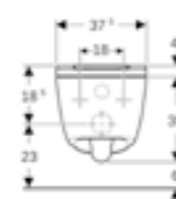

Geberit AquaClean Sela wall-hung
W 37.5 / D 57 / H 40cm
Square version. Designer shower toilet with all the important basic functions.

Art. no.	Product Description	RRP ex VAT
146.250.01.1	White	£3,577.60
146.250.21.1	Bright chrome	£3,640.00