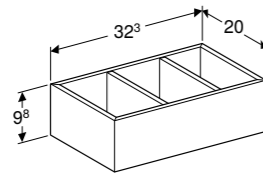

Square drawer insert high

W 32.3 / D 20 / H 9.8cm

H-partition suitable for Smyle furniture.

Art. no.	RRP ex VAT
500.676.00.1	£54.43