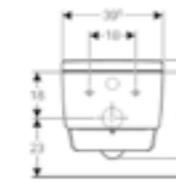

Geberit AquaClean Mera Classic wall-hung
W 36 / D 59 / H 38cm
Designer shower toilet that meets the highest standards.

Art. no.	Product Description	RRP ex VAT
146.200.11.1	Shower toilet with plated cover, white	£4,767.95
146.200.21.1	Shower toilet with plated cover, chrome	£4,843.62