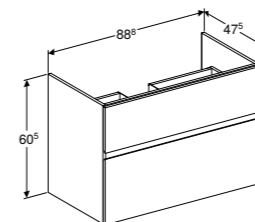

Art. no.	Product Description	RRP ex VAT
510.069.01.1	White, silk-glossy	£745.90
510.069.00.3	White, silk-matt	£745.90
510.069.JK.1	Lava, silk-matt	£745.90
510.069.00.2	Rusty red, silk-matt	£745.90
510.069.JH.1	Oak, wood-textured melamine	£745.90