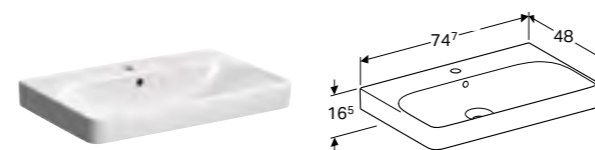

QuickRelease function for the toilet seat

75cm square washbasin
W 74.7 / D 48 / H 16.5cm

Visible overflow, can be installed with cabinet for basin.

Art. no.	Product Description	RRP ex VAT
500.249.01.1	Centred tap hole	£299.88