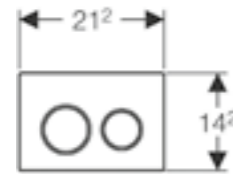

Art. no.	Product Description	RRP ex VAT
111.004.00.4	Installation height 82cm	£481.85

OMEGA

Geberit Omega10 square dual flush
W 22.1 / D 1.5 / H 14.2

Art. no.	Product Description	RRP ex VAT
115.092.FW.1	Stainless Steel	£177.36