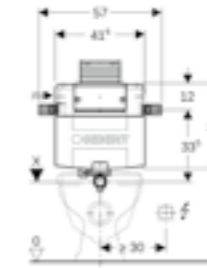

OMEGA

Geberit Omega concealed cistern 12cm, 6/3 litres RRP ex VAT

Art. no.	Product Description	RRP ex VAT
109.041.00.1	Installation height 82cm	£310.43