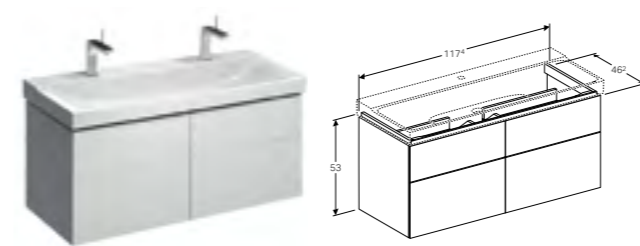

Cabinet for 120cm washbasin, with four drawers

W 117.4 / D 46.2 / H 53cm

Wall mounted, opened using push to open mechanism, moisture resistant, LED lighting, delivered pre-assembled.

Art. no.	Product Description	RRP ex VAT
500.518.01.1	White	£1,529.68
500.518.43.1	Scultura grey	£1,529.68
500.518.00.1	Matt greige	£1,529.68