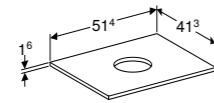

Centered washtop
W 51.4/ D 41.3/ H 1.6cm

Art. no.	Product Description	RRP ex VAT
510.074.01.1	White, silk-glossy	£143.44
510.074.00.3	White, silk-matt	£143.44
510.074.JK.1	Lava, silk-matt	£143.44
510.074.00.2	Rusty red, silk-matt	£143.44
510.074.JH.1	Oak, wood-textured melamine	£143.44

Medium cabinet with one door
W 33/ D 29.7/ H 85cm

Art. no.	Product Description	RRP ex VAT
504.059.01.1	White, silk-glossy	£377.71
504.059.00.3	White, silk-matt	£377.71
504.059.JK.1	Lava, silk-matt	£377.71
504.059.00.2	Rusty red, silk-matt	£377.71
504.059.JH.1	Oak, wood-textured melamine	£377.71

Centered washtop
W 59.6/ D 47.8/ H 1.6cm

Art. no.	Product Description	RRP ex VAT
510.075.01.1	White, silk-glossy	£158.70
510.075.00.3	White, silk-matt	£158.70
510.075.JK.1	Lava, silk-matt	£158.70
510.075.00.2	Rusty red, silk-matt	£158.70
510.075.JH.1	Oak, wood-textured melamine	£158.70

Side cabinet with one door
W 33/ D 29.7/ H 65cm

Art. no.	Product Description	RRP ex VAT
504.058.01.1	White, silk-glossy	£331.38
504.058.00.3	White, silk-matt	£331.38
504.058.JK.1	Lava, silk-matt	£331.38
504.058.00.2	Rusty red, silk-matt	£331.38
504.058.JH.1	Oak, wood-textured melamine	£331.38

Centered washtop
W 74.4/ D 47.8/ H 1.6cm

Art. no.	Product Description	RRP ex VAT
510.076.01.1	White, silk-glossy	£173.97
510.076.00.3	White, silk-matt	£173.97
510.076.JK.1	Lava, silk-matt	£173.97
510.076.00.2	Rusty red, silk-matt	£173.97
510.076.JH.1	Oak, wood-textured melamine	£173.97

Wall-hung WC, washdown, shrouded, Rimfree®
W 35.5/ D 51/ H 34cm

Art. no.	Product Description	RRP ex VAT
504.055.00.1	White	£297.89

Centered washtop
W 89.2/ D 47.8/ H 1.6cm