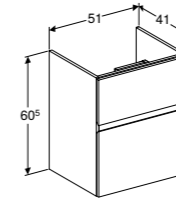

55cm cabinet for washbasin with two drawers
W 51/ D 47.5/ H 60.5cm

Art. no.	Product Description	RRP ex VAT
510.066.01.1	White, silk-glossy	£533.78
510.066.00.3	White, silk-matt	£533.78
510.066.JK.1	Lava, silk-matt	£533.78
510.066.00.2	Rusty red, silk-matt	£533.78
510.066.JH.1	Oak, wood-textured melamine	£533.78