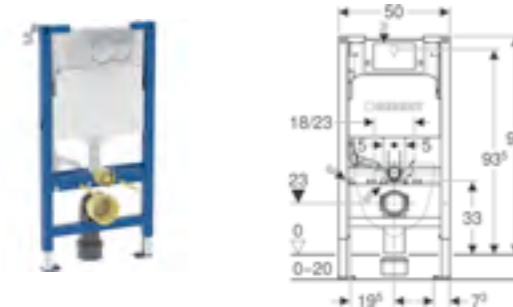

Geberit Duofix element for wall-hung WC, 98cm, with Alpha concealed cistern 12cm, 6/3 litres with round flush plate

Art. no.	Product Description	RRP ex VAT
458.038.21.2	Alpha01 flush plate, round bright chrome-plated	£304.17

Replaces previous article number - 458.151.21.1