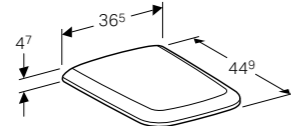

Square toilet seat
W 36.5 / D 44.9 / H 4.7cm
Hinges made of metal, overlapping toilet lid.
Art. no. 500.837.01.1 **Product Description** White, soft closing, quick release **RRP ex VAT** £203.86
571910000 White **RRP ex VAT** £200.64