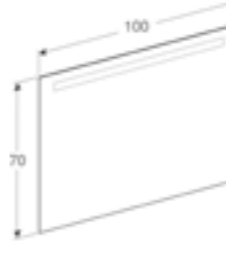

100cm Option illuminated mirror with lighting at the top
W 100 / D 3.2 / H 70cm
Mechanical switch, LED lighting.

Art. no.   **Product Description**   **RRP ex VAT**
502.809.00.1   Aluminium anodised   £449.90