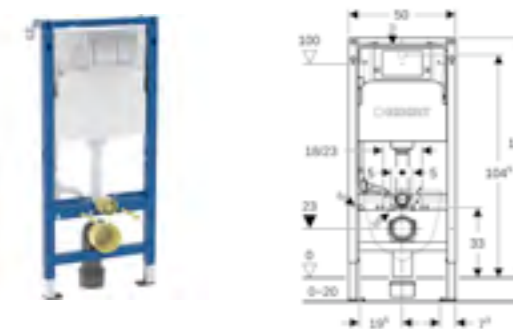

Geberit Duofix element for wall-hung WC, 112cm, with Alpha concealed cistern 12cm, 6/3 litres with square flush plate

Art. no.	Product Description	RRP ex VAT
458.040.21.2	Alpha01 flush plate, round, bright chrome-plated	£304.17

Replaces previous article number - 458.119.21.2