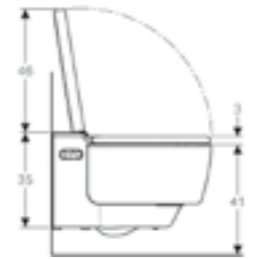

COMPLETE SOLUTIONS

Geberit AquaClean Mera Comfort wall-hung
W 36 / D 59 / H 38cm
Designer shower toilet that meets the highest standards.

Art. no.	Product Description	RRP ex VAT
146.210.11.1	Shower toilet with plated cover, white	£6,337.59
146.210.21.1	Shower toilet with plated cover, chrome	£6,417.82

Design cover ☐ ☐

Geberit AquaClean Tuma Comfort wall-hung
W 36 / D 55.3 / H 44.6cm
Complete wall-hung solution.

Art. no.	Product Description	RRP ex VAT
146.290.11.1	White alpine	£2,951.58
146.290.SI.1	White glass	£2,997.01
146.290.SJ.1	Black glass	£2,997.01
146.290.FW.1	Stainless steel brushed	£3,027.27

Design cover ☐ ☐ ☐ ☐

Geberit AquaClean Mera Classic wall-hung
W 36 / D 59 / H 38cm
Designer shower toilet that meets the highest standards.

Art. no.	Product Description	RRP ex VAT
146.200.11.1	Shower toilet with plated cover, white	£4,767.95
146.200.21.1	Shower toilet with plated cover, chrome	£4,843.62

Design cover ☐ ☐

Geberit AquaClean Tuma Comfort floorstanding
W 36 / D 56 / H 43cm
Complete solution.

Art. no.	Product Description	RRP ex VAT
146.310.11.1	White alpine	£3,189.67
146.310.SI.1	White glass	£3,234.46
146.310.SJ.1	Black glass	£3,234.46
146.310.FW.1	Stainless steel brushed	£3,264.72

Design cover ☐ ☐ ☐ ☐

Geberit AquaClean Sela wall-hung
W 36 / D 57.8 / H 44cm
Designer shower toilet with all the important basic functions.

Art. no.	Product Description	RRP ex VAT
146.220.11.1	White alpine	£3,449.83
146.220.JT.1	White matt	£3,553.83
146.220.21.1	Gloss chrome	£3,510.35

Design cover ☐ ☐

Geberit AquaClean Alba
W 37.5 / D 48 / H 40.5
Complete wall-hung solution.

Art. no.	Product Description	RRP ex VAT
146.350.01.1	White	£1,100.00

Design cover ☐