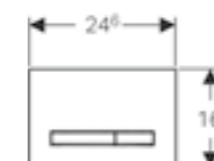

Geberit Sigma50 square dual flush
W 24.6 / D 1.4 / H 16.4cm

Art. no.	Product Description	RRP ex VAT
115.670.11.2	Red gold / white	£555.81
115.670.DW.2	Red gold / black	£555.81
115.670.JM.2	Red gold / mustang slate	£745.07
115.670.JV.2	Red gold / concrete look	£745.07
115.670.JX.2	Red gold / black walnut	£962.75
115.670.00.2	Red gold / customised	£549.30
115.670.QB.2	Red gold/ red gold brushed	£677.42