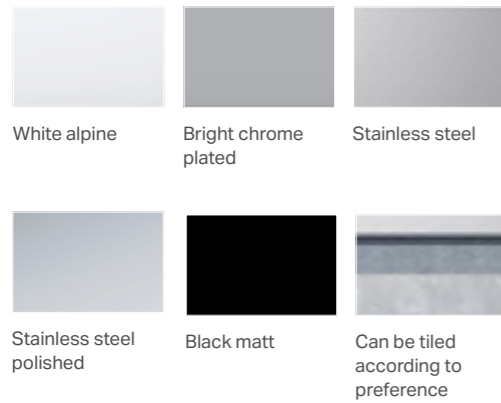

The Geberit wall drain means the drainage of your floor even shower is behind the wall rather than on the floor. Not only does this give you a minimalistic look, but it also makes it easier for your plumber to install a floor even shower and underfloor heating without interruption. All that remains visible is a small cover on the wall that can be easily removed for cleaning.. The cover is available in various surface finishes and can also be tiled to match the design of the wall, giving your bathroom a seamless finish.

COLOURS