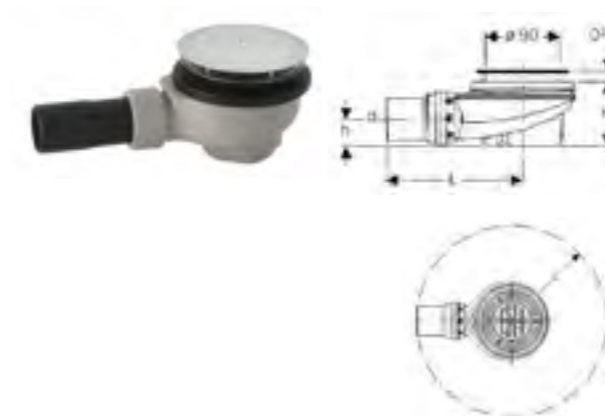

SHOWER DRAIN WITH COVER

Geberit shower drain d90, with drain cover, depth of water seal 50mm

For shower trays with 90mm valve hole diameter.

Art. no.	Product Description	RRP ex VAT
150.551.21.1	Gloss chrome plated	£69.46
150.552.21.1	Gloss chrome plated	£69.46
150.554.21.1	Gloss chrome plated	£66.22
150.555.21.1	Gloss chrome plated	£69.46

Art. No.	Straight connector	d, Ø (mm)	H (cm)	h (cm)	L (cm)
150.551.21.1	PE-HD	50	7.8	3.3	16.3
150.552.21.1	PE-HD	40	7.8	3.3	16.3
150.554.21.1	PP	50	7.8	3.3	13.2
150.555.21.1	PP	40/43	7.8	3.3	13.2