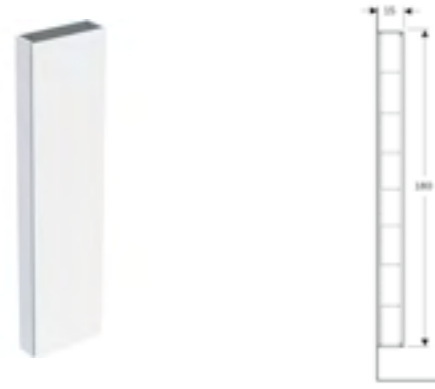

180cm tall cabinet with one door and internal mirror, small projection
W45 / D29 / H180cm

Wall mounted, opening via handle, door with soft closing mechanism, with two fixed shelves, with five movable shelves, delivered pre-assembled.

Art. no.	Product Description	RRP ex VAT
502.317.01.1	White	£954.69
502.317.01.2	White glass	£1,074.52
502.317.01.3	White matt	£954.69
502.317.JH.1	Oak	£954.69
502.317.Jk.1	Lava	£1,074.52
502.317.JK.2	Lava glass	£954.69
502.317.JL.1	Sand grey