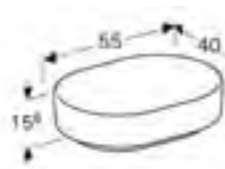

Elliptic lay-on basin

W 55 / D 40cm

Art. no.	Product Description	RRP ex VAT
500.774.01.2	No tap hole without overflow	£303.85