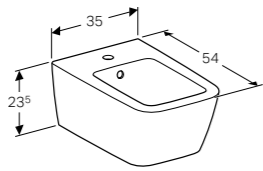

Square wall-hung bidet
W 35 / D 54 / H 23.5cm
Hidden water supply connection, hidden fastening.
Art. no. 231910000 **Product Description** White **RRP ex VAT** £399.68