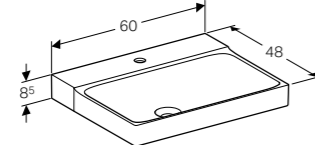

60cm washbasin

W 60 / D 48 / H 8.5cm

Washbasin without overflow, available with Clou overflow system or drain with running waste, can be installed with a washbasin cabinet.

Art. no.	Product Description	RRP ex VAT
500.530.01.1	Centred tap hole	£371.78