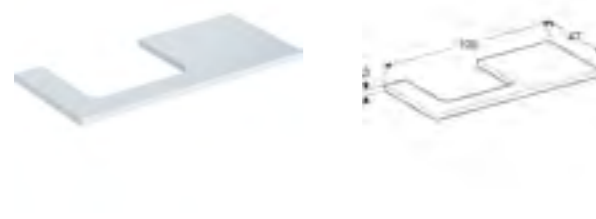

105cm washtop for lay-on bowl washbasin
H 3 / W 105 / D 47cm

Water resistant washtop with left cut-out for lay-on washbasin.

Art. no.	Product Description	RRP ex VAT
505.304.00.1	White / high-gloss coated	£388.04
505.304.00.2	White / matt coated	£388.04
505.304.00.3	Lava / matt coated	£388.04
505.304.00.4	Sand grey / high-gloss coated	£388.04
505.304.00.5	Oak / wood-textured melamine	£388.04
505.304.00.6	Hickory / wood-textured melamine	£388.04
505.304.00.7	Greige / matt coated	£388.04