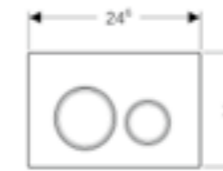

Geberit Sigma50 round dual flush (previously Sigma21)
W 24.6 / D 1.4 / H 16.4cm

Art. no.	Product Description	RRP ex VAT
115.651.SI.1	Black chrome / white	£626.97
115.651.SJ.1	Black chrome / black	£626.97
115.651.JM.1	Black chrome / mustang slate	£745.07
115.651.JV.1	Black chrome concrete look	£745.07
115.651.JX.1	Black chrome / black walnut	£962.75
115.651.00.1	Black chrome / customised	£549.30