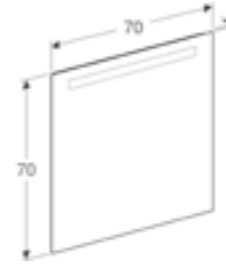

70cm Option illuminated mirror with lighting at the top
W 70 / D 3.2 / H 70cm
Mechanical switch, LED lighting.

Art. no.   **Product Description**   **RRP ex VAT**
502.806.00.1   Aluminium anodised   £376.79