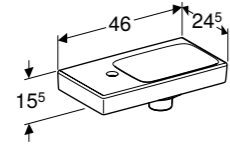

46cm asymmetrical handrinse basin
W 46/ D 24.5/ H 15.5cm

Art. no.	Product Description	RRP ex VAT
510.064.00.1	With left hand tap hole without overflow	£170.60
510.065.00.1	With right hand tap hole without overflow	£170.60