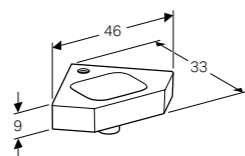

QuickRelease function for the toilet seat

Rimfree®

46cm corner handrinse basin

W 46 / D 33 / H 9cm

For installation in small, confined spaces, without overflow.

Art. no.	Product Description	RRP ex VAT
124729000	Centred tap hole	£157.36