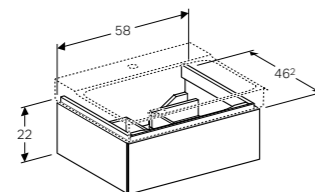

Cabinet for 60cm washbasin, with one drawer

W 58 / D 46.2 / H 22cm

Wall mounted, opened using push to open mechanism, moisture resistant, LED lighting, delivered pre-assembled.

Art. no.	Product Description	RRP ex VAT
500.505.01.1	White	£655.51
500.505.43.1	Scultura grey	£655.51
500.505.00.1	Matt greige	£655.51