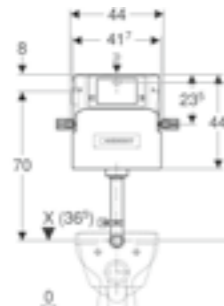

Geberit Alpha concealed cistern 12cm, 6/3 litres, installation height 109cm with square flush plate
Art. no. 109.013.21.1 **Product Description** Alpha01 square flush plate bright chrome-plated **RRP ex VAT** £189.43

Replaces previous article number - 109.104.21.2