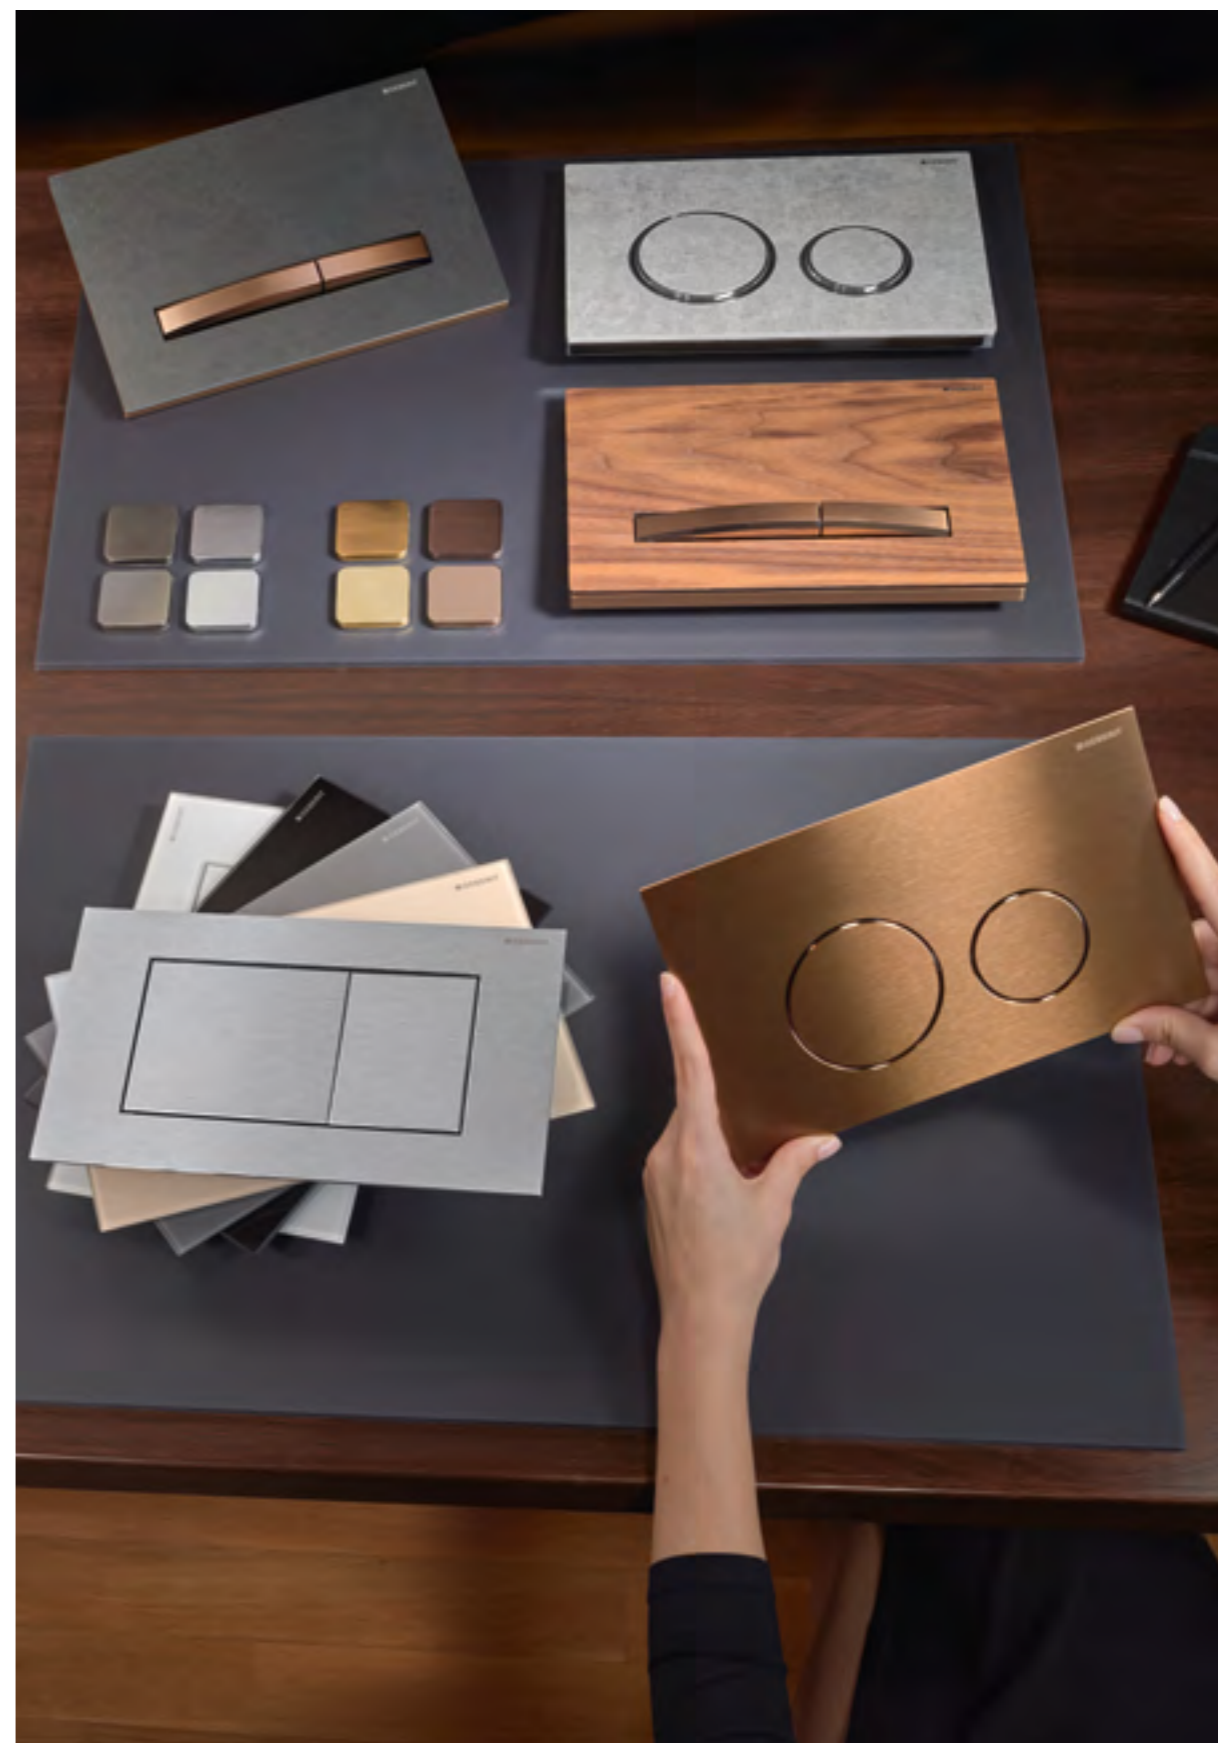

Scan to discover all colours and finishes

GEBERIT FLUSH PLATES SIGMA
DESIGNS

**Rectangular, round or touchless elegance.
Uncompromising aesthetics and function.**

The Geberit flush plates from the Sigma series offer a wide range of designs and surface finishes. Whether with organic round or clear geometric flush buttons, all of the plates impress with high quality workmanship and easy, convenient operation. Exciting additional functions such as the odour extraction unit behind the flush plate, the touchless model and the option of designing a bespoke, customer specific plate are available as part of the Sigma range.