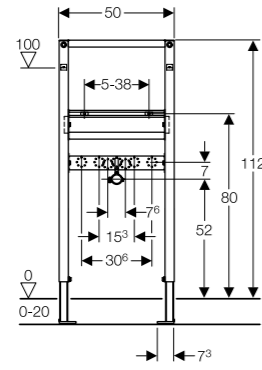

**Geberit Duofix frame for washbasin,
112cm deck-mounted tap**

Art. no.	Product Description	RRP ex VAT
111.495.00.2	With wall brackets, backplate elbows and chrome isolating valves	£280.63
111.554.00.2	Concealed trap	£394.01
111.566.00.2	Concealed function box and concealed trap	£472.84