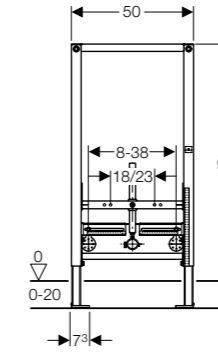

**Geberit Duofix frame for bidet,
98cm, Universal**

Art. no.	Product Description	RRP ex VAT
111.544.00.2	With wall brackets, backplate elbows and chrome isolating valves	£478.63