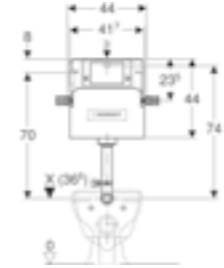

Geberit Alpha concealed cistern 12cm, 6/3 litres
Art. no. 109.012.00.1 **Product Description** Installation height 109cm **RRP ex VAT** £130.31

Replaces previous article number - 109.105.00.1