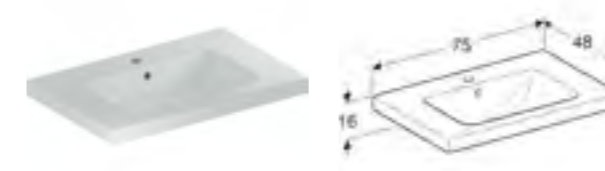

75cm light rim washbasin with shelf surface
W 75 / D 48 / H 16cm

Washbasin can be installed with a washbasin cabinet.

Art. no.	Product Description	RRP ex VAT
501.839.00.1	Centred tap hole, visible overflow	£447.43
501.839.00.3	Without tap hole, visible overflow	£447.43
501.839.00.5	Centred tap hole, without overflow	£447.43
501.839.00.7	Without tap hole, without overflow	£447.43