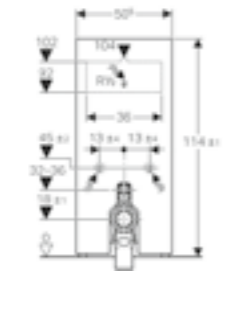

Geberit Monolith
W 50.5 / D 10.6 / H 114cm
Floor standing toilet, height 114cm.

Art. no.	Product Description	RRP ex VAT
131.033.SI.5	White glass / aluminium	£1,480.25
131.033.JK.5	Lava glass / black chrome aluminium	£1,480.25
131.033.JL.5	Sand grey glass / aluminium	£1,480.25
131.033.JV.5	Stoneware concrete look / aluminium	£1,645.17
131.033.00.5	Stoneware slate look / black chrome aluminium	£1,645.17
131.033.SJ.6	Stoneware slate look / black chrome aluminium	£1,480.25