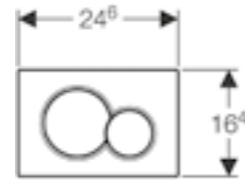

Replaces article 111.799.00.3

SPECIAL APPLICATIONS

Geberit Duofix toilet frame with Sigma cistern 12cm

Art. no.	Product Description	RRP ex VAT
111.352.00.6	Less-abled installation, 112cm	£600.71

Replaces article 111.353.00.5