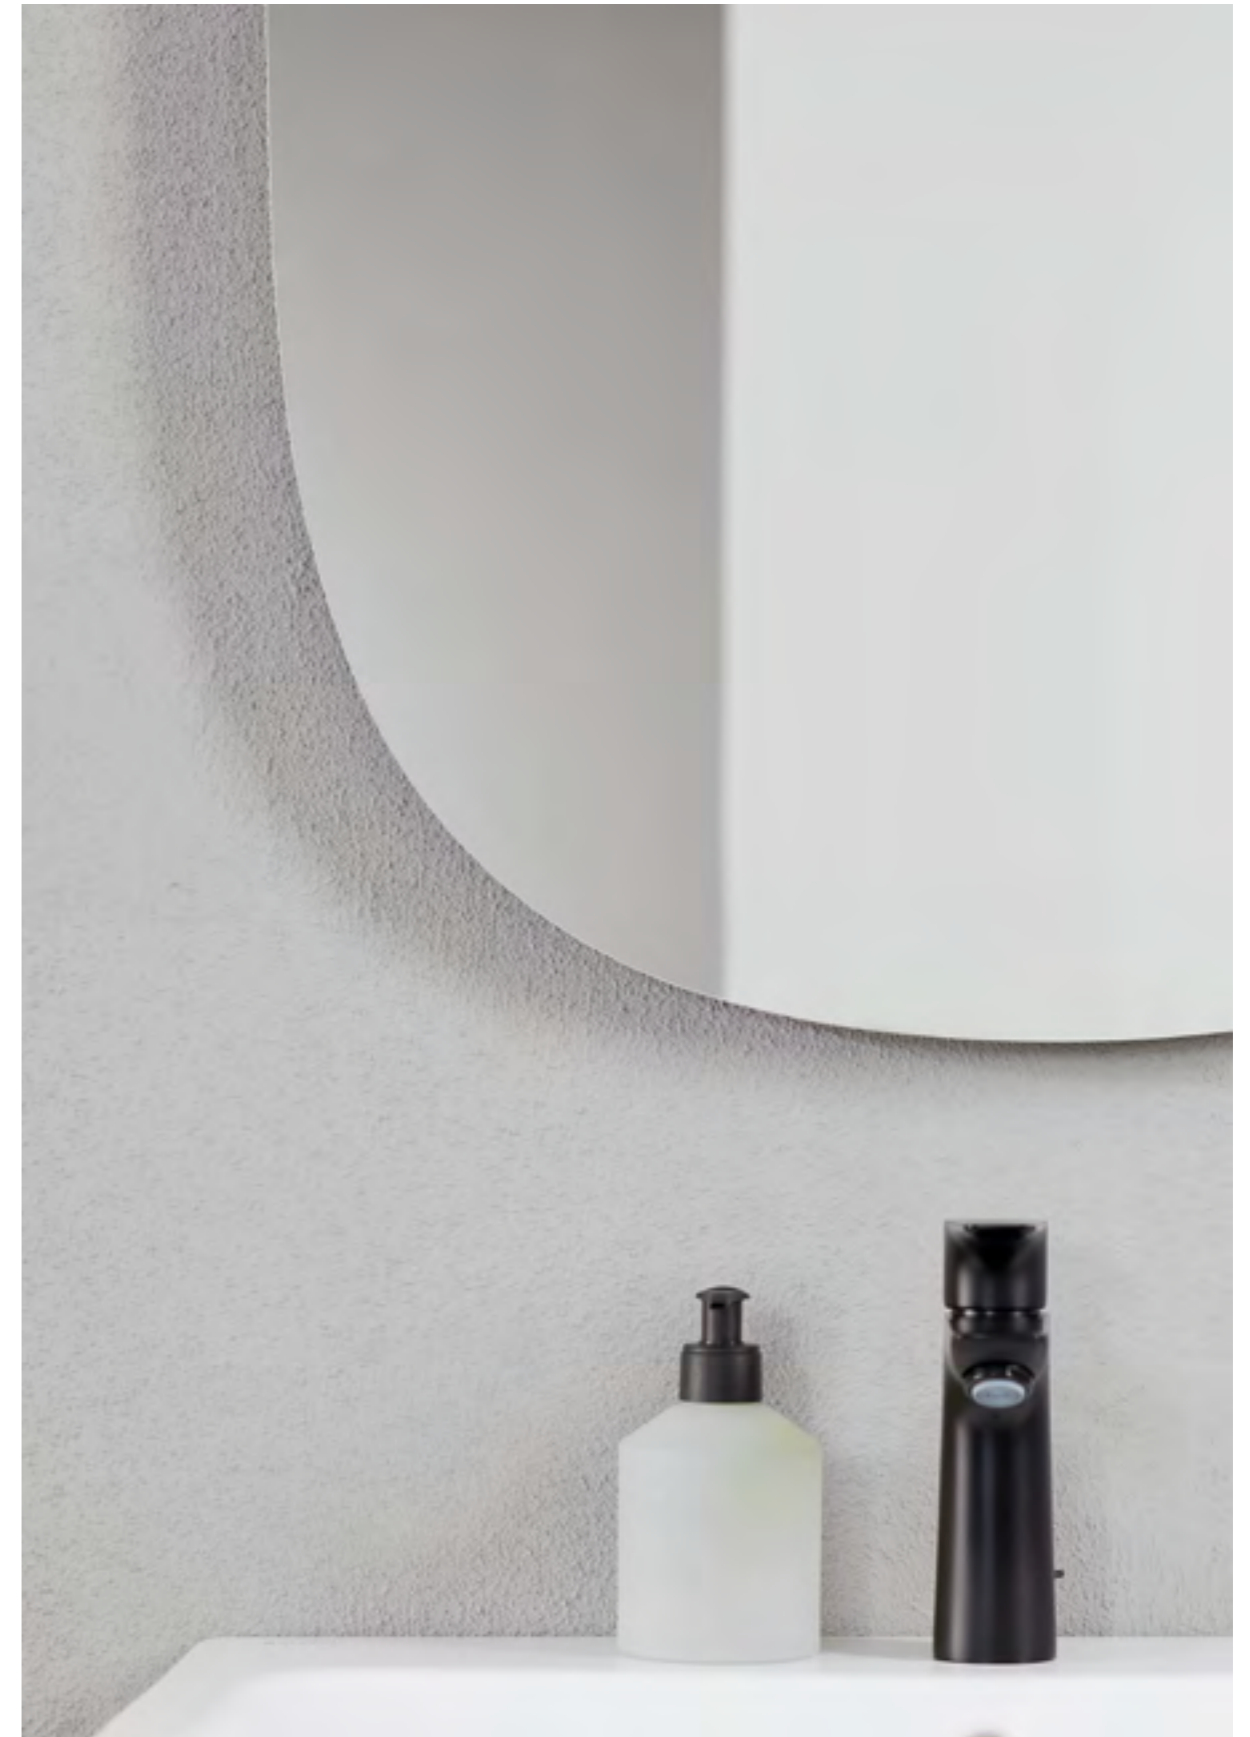

60cm option plus mirror cabinet with functional and ambient lighting, two doors
W 60 / D 17.2 / H 70cm

LED lighting, indirect lighting, touch sensor switch for the upper light, touch sensor switch for the bottom light, power socket, USB port, mirrored body, mirrored back side, doors mirrored on both sides, movable shelves. The Option Plus mirror cabinets also include a magnetic accessory holder. £978.55

Art. no.
500.595.P5.1

RRP ex VAT
£1,029.69

90cm option plus mirror cabinet with functional and ambient lighting, three doors
W 90 / D 17.2 / H 70cm

LED lighting, indirect lighting, touch sensor switch for the upper light, touch sensor switch for the bottom light, power socket, USB port, mirrored body, mirrored back side, doors mirrored on both sides, movable shelves. The Option Plus mirror cabinets also include a magnetic accessory holder.

Art. no.
500.596.P5.1

RRP ex VAT
£1,241.86

120cm option plus mirror cabinet with functional and ambient lighting, three doors
W 120 / D 17.2 / H 70cm

LED lighting, indirect lighting, touch sensor switch for the upper light, touch sensor switch for the bottom light, power socket, USB port, mirrored body, mirrored back side, doors mirrored on both sides, movable shelves. The Option Plus mirror cabinets also include a magnetic accessory holder.

Art. no.
500.597.P5.1

RRP ex VAT
£1,454.26