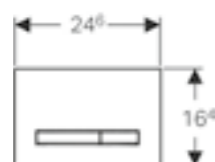

Geberit Sigma50 square dual flush
W 24.6 / D 1.4 / H 16.4cm

Art. no.	Product Description	RRP ex VAT
115.670.11.2	Red gold / white	£555.81
115.670.DW.2	Red gold / black	£555.81
115.670.JM.2	Red gold / mustang slate	£745.07
115.670.JV.2	Red gold / concrete look	£745.07
115.670.JX.2	Red gold / black walnut	£962.75
115.670.00.2	Red gold / customised	£549.30
115.670.QB.2	Red gold/ red gold brushed	£677.42