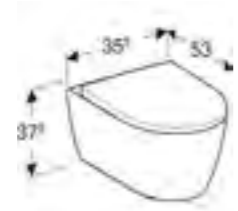

Wall-hung toilet pack

W 35.5 / D 53 / H 37.5cm

Rimfree® pan with quick release, lockable seat.

Art. no.	Product Description	RRP ex VAT
501.664.00.1	White	£621.83
501.663.JT.1	White matt	£720.17