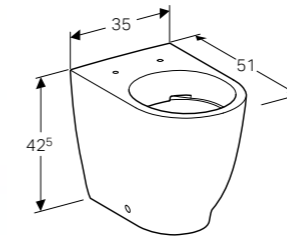

Floor standing raised toilet, Rimfree®
W 35 / D 51 / H 42.5cm

Back-to-wall, washdown toilet pan, 6/4 litre or 4/2.6 litre, horizontal or vertical outlet, hidden fastening, raised seat height, small projection.

Art. no.	Product Description	RRP ex VAT
500.602.01.2	White	£534.85

Note: Seat must be ordered separately