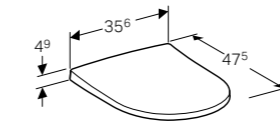

Toilet seat
W 35.6 / D 47.5 / H 4.9cm

Hinges made of metal, overlapping toilet lid, slim design.

Art. no.	Product Description	RRP ex VAT
500.605.01.2	White, soft close, quick release	£210.46