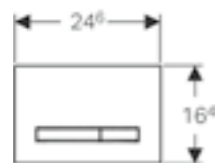

Geberit Sigma50 square dual flush
W 24.6 / D 1.4 / H 16.4cm

Art. no.	Product Description	RRP ex VAT
115.788.SD.2	Smoked glass reflective / chrome plated	£344.06
115.788.JK.2	Lava glass / chrome plated	£344.06
115.788.JL.2	Sand grey glass / chrome plated	£344.06