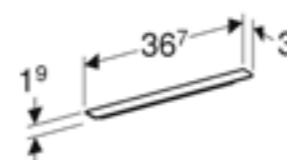

Handles for 38cm basin unit

W 36.7 / D 3.3 / H 1.9cm

For iCon units with handles.

Art. no.	Product Description	RRP ex VAT
502.356.00.1	Gloss chrome-plated	£28.15
502.356.01.1	White / matt powder-coated	£28.15
502.356.JK.1	Lava / matt powder-coated	£28.15
502.356.JL.1	Sand grey / matt powder-coated	£28.15
502.356.14.1	Opaque black / matt powder-coated	£28.15