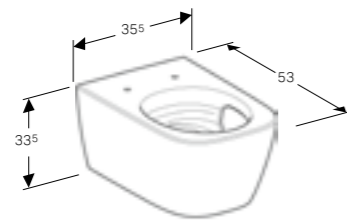

Wall-hung toilet, TurboFlush

W 35.5 / D 53 / H 33.5cm

Rimfree® WC ceramic featuring TurboFlush technology. Shrouded, hidden fastening. Square design.

Art. no. 503.170.00.1 **Product Description** White

RRP ex VAT £457.43