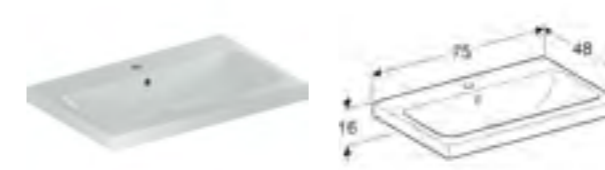

75cm light rim lay-on washbasin
W 75 / D 48 / H 16cm

Washbasin with ground underside for lay-on style installation.

Art. no.	Product Description	RRP ex VAT
501.848.00.1	Centred tap hole, visible overflow	£462.34
501.848.00.3	Without tap hole, visible overflow	£462.34
501.848.00.5	Centred tap hole, without overflow	£462.34
501.848.00.7	Without tap hole, without overflow	£462.34
501.848.JT.1	Without tap hole, without overflow, white matt	£535.39