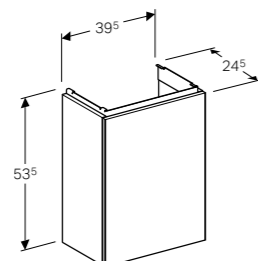

BODY

FRONT

FEATURES

40cm handrinse basin
W 40 / D 25.2 / H 5.5cm

Can be installed with a washbasin cabinet, asymmetrical, without overflow.

Art. no.	Product Description	RRP ex VAT
500.635.01.2	Right tap hole	£133.66