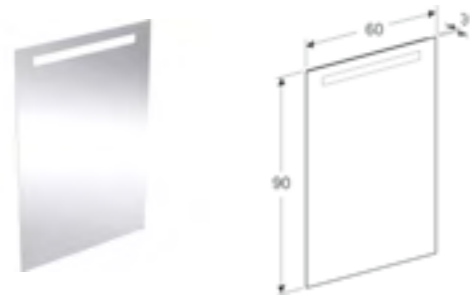

60cm Option illuminated mirror with lighting at the top
W 60 / D 3.2 / H 90cm
Mechanical switch, LED lighting.

Art. no.	Product Description	RRP ex VAT
502.812.00.1	Aluminium anodised	£438.66