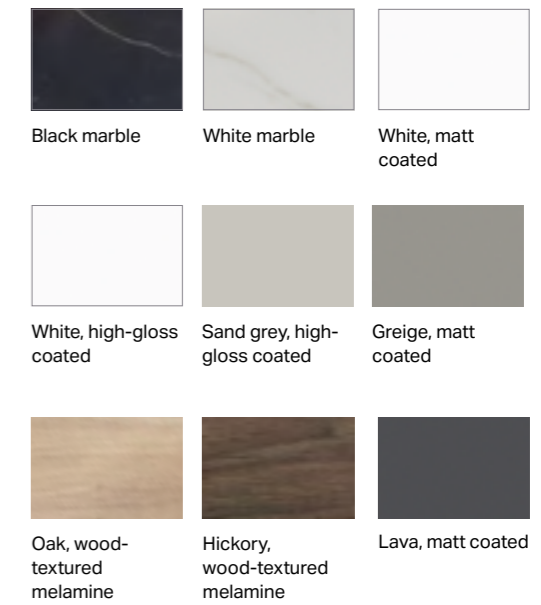

FURNITURE COLOURS

BODY/FRONT

WASHTOPS

Moisture resistant

Soft closing doors and drawers

KeraTect® glaze

The Geberit ONE wall-mounted taps offer freedom of movement, creating extra space on the washbasin surface whilst adding a simple and elegant brassware solution to your bathroom.