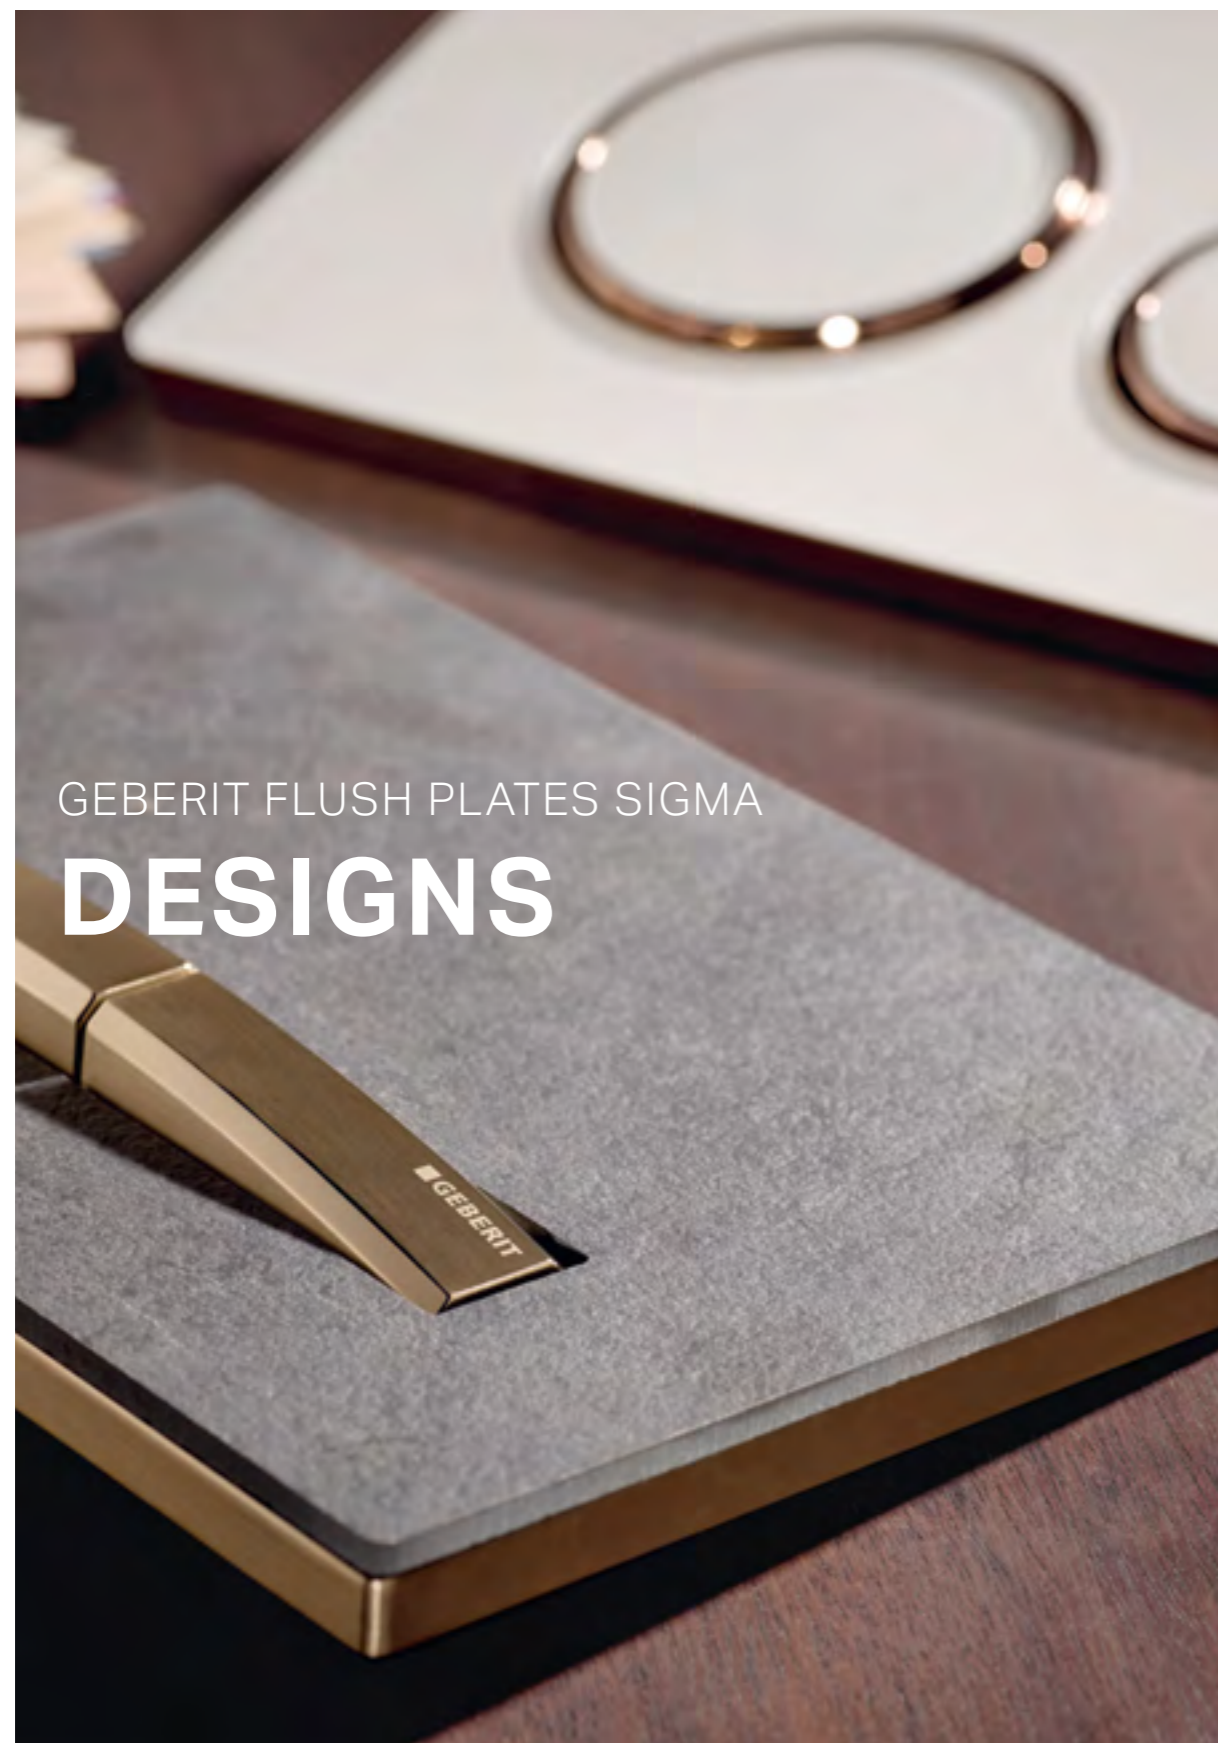

Scan to discover all colours and finishes

GEBERIT FLUSH PLATES SIGMA
DESIGNS

**Rectangular, round or touchless elegance.
Uncompromising aesthetics and function.**

The Geberit flush plates from the Sigma series offer a wide range of designs and surface finishes. Whether with organic round or clear geometric flush buttons, all of the plates impress with high quality workmanship and easy, convenient operation. Exciting additional functions such as the odour extraction unit behind the flush plate, the touchless model and the option of designing a bespoke, customer specific plate are available as part of the Sigma range.