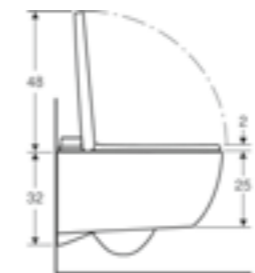

Design cover

Geberit AquaClean Alba
W 37.5 / D 48 / H 40.5
Complete wall-hung solution.

Art. no.	Product Description	RRP ex VAT
146.350.01.1	White	£1,100.00

Design cover

Geberit AquaClean Sela wall-hung
W 37.5 / D 57 / H 40cm
Square version. Designer shower toilet with all the important basic functions.