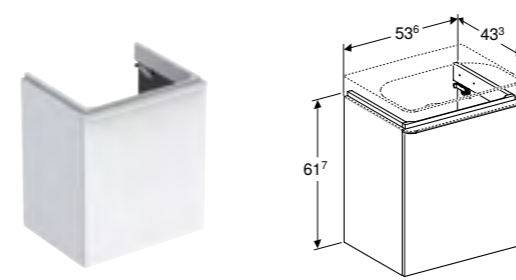

Soft closing drawers

Soft closing

Moisture resistant

Ground clearance

Cabinet for 55cm handrinse basin, with one soft closing mechanism door

W 44.2 / D 35.6 / H 61.7cm

Wall mounted, integrated handle, moisture resistant, delivered pre-assembled.

Art. no.	Product Description	RRP ex VAT
500.365.00.1	White right hand door	£459.27
500.365.JK.1	Lava right hand door	£459.27
500.365.JL.1	Sand grey right hand door	£459.27
500.365.JR.1	Hickory right hand door	£459.27
500.366.00.1	White left hand door	£459.27
500.366.JK.1	Lava left hand door	£459.27
500.366.JL.1	Sand grey left hand door	£459.27
500.366.JR.1	Hickory left hand door	£459.27