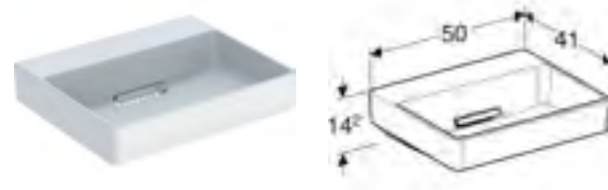

50cm lay-on washbasin innovative waste
H 14.2 / W 50 / D 40cm
Lay-on washbasin, comes with Clou lever waste system. White KeraTect finishing glaze and white waste comb cover.
Art. no.   **Product Description**   **RRP ex VAT**
505.023.00.1   Without tap hole   £596.58
505.024.00.1   Centered tap hole   £596.58