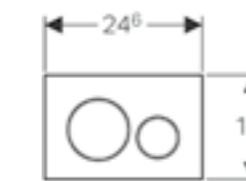

Geberit Sigma01 square dual flush
W 24.6 / D 1.3 / H 16.4cm

Art. no.	Product Description	RRP ex VAT
115.660.11.1	White	£77.44
115.660.21.1	Gloss chrome-plated	£103.96
115.660.JQ.1	Matt chrome/ easy-to-clean coated	£103.96
115.660.DW.1	Black	£90.17