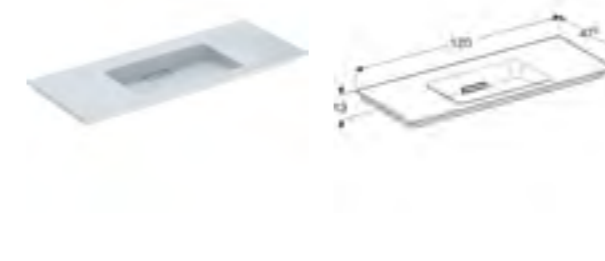

120cm slim rim washbasin innovative waste
H 13 / W 120 / D 48cm

Washbasin comes with Clou lever waste system. White KeraTect finishing glaze and white comb waste cover, must be installed with a cabinet.

Art. no.	Product Description	RRP ex VAT
505.016.00.1	Without tap hole	£1,319.35
505.017.00.1	Centred tap hole	£1,319.35