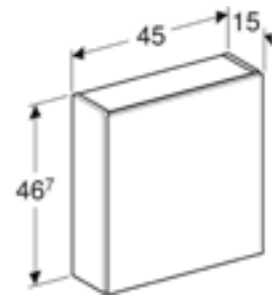

45cm high-level cabinet with one door, square

W 45 / D 15 / H 46.7cm

Wall mounted, recessed handle or push to open, one movable glass shelf, hinges left or right, delivered pre-assembled.

Art. no.	Product Description	RRP ex VAT
502.319.01.1	White / high-gloss coated	£372.77
502.319.01.3	White / matt coated	£372.77
502.319.JK.1	Lava / matt coated	£372.77
502.319.JL.1	Sand grey / high-gloss coated	£372.77
502.319.JH.1	Oak / wood-textured melamine	£372.77
502.319.JR.1	Hickory / wood-textured melamine	£372.77