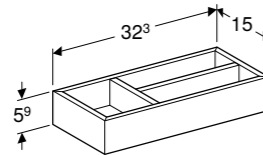

Square drawer insert low

W 32.3 / D 15 / H 5.9cm

T-partition suitable for Smyle furniture.

Art. no.	RRP ex VAT
500.678.00.1	£44.25