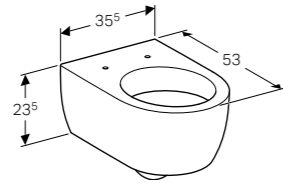

Wall-hung toilet

W 35.5 / D 53 / H 23.5cm

Washdown toilet pan, 6/4 litre or 4/2.6 litre, with flush rim, hidden fastening.

Art. no.	Product Description	RRP ex VAT
204000000	White	£374.87