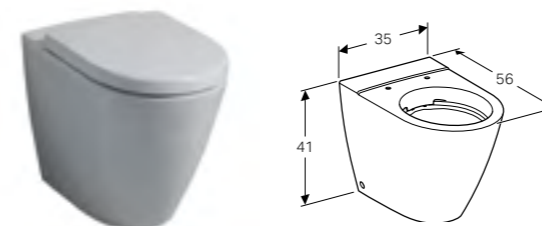

Floor standing toilet, Rimfree®
W 35 / D 56 / H 41cm

Back-to-wall, washdown toilet pan, 6/4 litre, horizontal or vertical outlet, hidden fastening.

Art. no.	Product Description	RRP ex VAT
502.382.00.1	White*	£499.79
502.383.JT.1	White matt with seat	£764.84

*Note: Seat must be ordered separately