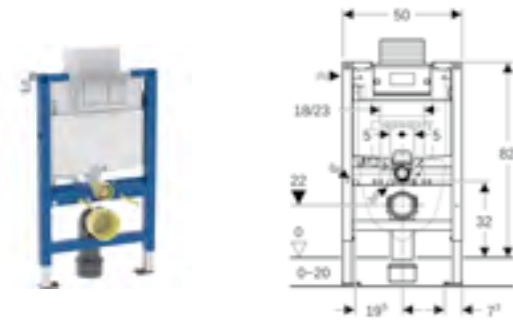

ALPHA

Geberit Duofix element for wall-hung WC, 82cm, with Alpha concealed cistern 12cm, 6/3 litres, with square flush plate

Art. no.	Product Description	RRP ex VAT
458.034.21.2	Alpha01 flush plate, square bright chrome-plated	£304.17

Added addition (now includes flush plate) to previous article number - 111.260.00.3