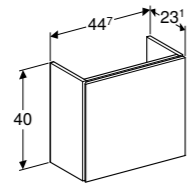

Art. no.	Product Description	RRP ex VAT
510.073.01.1	White, silk-glossy	£365.00
510.073.00.3	White, silk-matt	£365.00
510.073.JK.1	Lava, silk-matt	£365.00
510.073.00.2	Rusty red, silk-matt	£365.00
510.073.JH.1	Oak, wood-textured melamine	£365.00