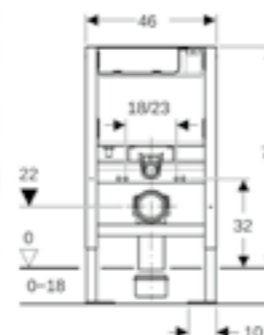

Geberit Duofix frame for wall-hung toilet, 79cm, with low-height cistern

Art. no.	Product Description	RRP ex VAT
111.207.00.3	Duofix element for wall-hung WC, 79 cm, with low-height cistern	£184.18

Replaces article 111.207.00.2 from May

To order additionally - Type 01 or Type 10 pneumatic button" (or similar)
Note: This frame cannot be used in conjunction with a Geberit Aquaclean Alba.