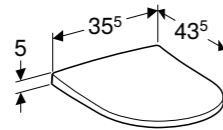

Toilet seat
W 35.5 / D 43.5 / H 50cm
Art. no. 504.051.01.1 **Product Description** White **RRP ex VAT** £70.82