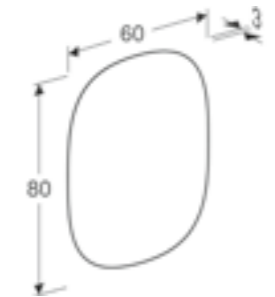

60/80cm Option illuminated oval mirror
W 60 / D 3 / H 80cm
Can be installed as a 60cm or 80cm width mirror.
Art. no.
502.800.00.1

RRP ex VAT
£489.27