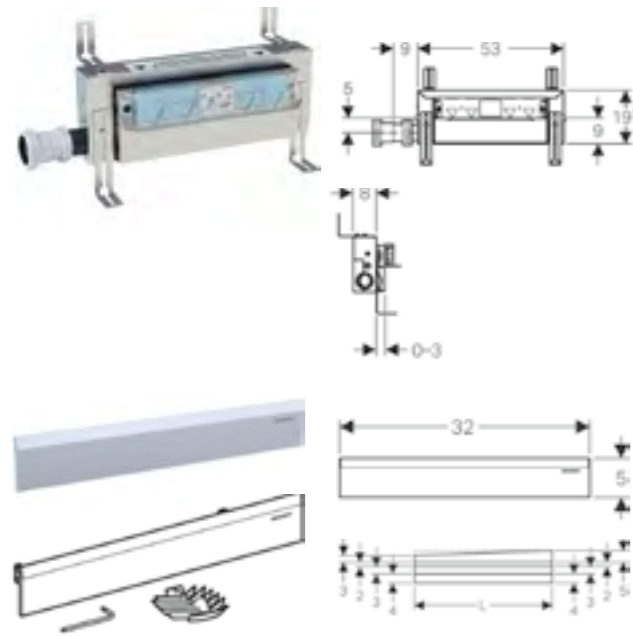

WALL DRAIN

Geberit wall drain

The Geberit wall drain is available in different designs to match your bathroom.

Art. no.	Product Description	RRP ex VAT
457.538.00.1	Geberit Kombifix frame for shower, with wall drain, floor construction height from 90cm	£454.26
Accessories		
154.340.FW.1	Collector profile for Geberit wall drain for shower: L115cm	£149.22
Ready-to-fit set		
154.336.FW.1	Ready-to-fit set for Geberit wall drain, made of stainless steel	£149.22
154.337.FW.1	Ready-to-fit set for Geberit wall drain, made of stainless steel, screwable	£193.10
154.335.11.1	Ready-to-fit set for Geberit wall drain, made of plastic, white	£96.56
154.335.21.1	Ready-to-fit set for Geberit wall drain, made of plastic, gloss chrome	£122.89
154.338.00.1	Ready-to-fit set for Geberit wall drain, tile-bearing, without frame	£122.89
154.339.00.1	Ready-to-fit set for Geberit wall drain, tile-bearing, multi-piece	£193.10