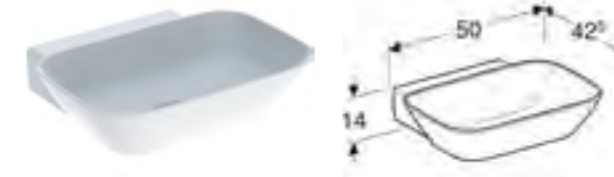

Cabinet for 120cm washbasin, with one drawer
H 26.6 / W 118.4 / D 47cm

Wall mounted, handleless design opened using push to open mechanism, moisture resistant, delivered pre-assembled.

Art. no.	Product Description	RRP ex VAT
505.075.00.1	White / high-gloss coated	£1006.66
505.075.00.2	White / matt coated	£1006.66
505.075.00.3	Lava / matt coated	£1006.66
505.075.00.4	Sand grey / high-gloss coated	£1006.66
505.075.00.5	Oak / wood-textured melamine	£1006.66
505.075.00.6	Hickory / wood-textured melamine	£1006.66
505.075.00.7	Greige / matt coated	£1006.66
505.075.00.8	Black / matt coated	£1006.66