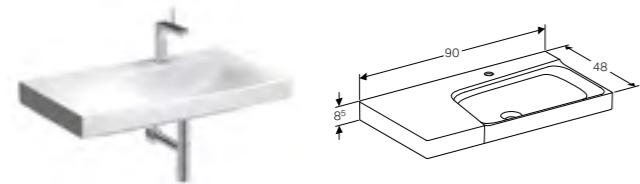

90cm washbasin with shelf surface

W 90 / D 48 / H 8.5cm

Washbasin without overflow, compatible with running waste, can be installed with a washbasin cabinet.

Art. no.	Product Description	RRP ex VAT
500.535.01.1	Right hand tap hole, shelf space left	£751.88
500.536.01.1	Without tap hole, shelf space left	£751.88