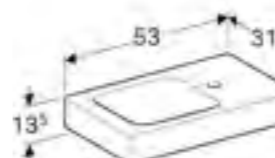

53cm handrinse basin with shelf surface

W 53 / D 31 / H 13.5cm

Washbasin without overflow, asymmetrical, can be installed with a washbasin cabinet.

Art. no.	Product Description	RRP ex VAT
124053000	Tap hole and shelf space right	£256.22
124153000	Tap hole and shelf space left	£256.22