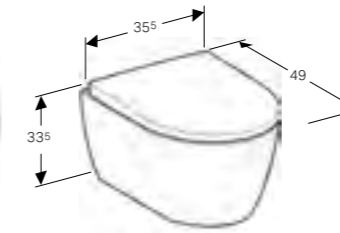

Small projection wall-hung toilet with seat, TurboFlush
W 35.5 / D 49 / H 33.5cm
Rimfree® WC ceramic featuring TurboFlush technology. Shrouded, soft close, hidden fastening. WC seat with EasyMount hinges. With lockable quick release hinges.
Art. no. 503.048.00.1 **Product Description** White **RRP ex VAT** £745.16