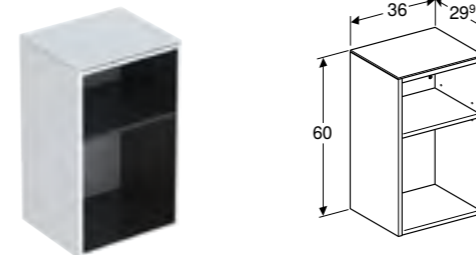

Low cabinet short projection, with open shelves
W 36 / D 29.9 / H 60cm

Art. no.	Product Description	RRP ex VAT
500.358.00.1	White	£299.36
500.358.JK.1	Lava	£299.36
500.358.JL.1	Sand grey	£299.36
500.358.JR.1	Hickory	£299.36