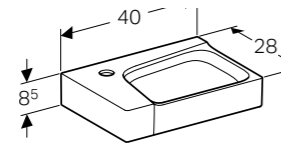

40cm handrinse basin

W 40 / D 28 / H 8.5cm

Washbasin without overflow, available with Clou overflow system or drain with running waste, can be installed with a washbasin cabinet.

Art. no.	Product Description	RRP ex VAT
500.529.01.1	Right hand tap hole	£226.91
500.528.01.1	Left hand tap hole	£226.91