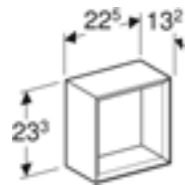

22.5cm wall box, square

W 22.5 / D 13.2 / H 23.3cm

Wall mounted, open front, delivered pre-assembled.

Art. no.	Product Description	RRP ex VAT
502.321.01.1	White / high-gloss coated	£234.17
502.321.01.3	White / matt coated	£234.17
502.321.JK.1	Lava / matt coated	£234.17
502.321.JL.1	Sand grey / high-gloss coated	£234.17
502.321.JH.1	Oak / wood-textured melamine	£234.17
502.321.JR.1	Hickory / wood-textured melamine	£234.17