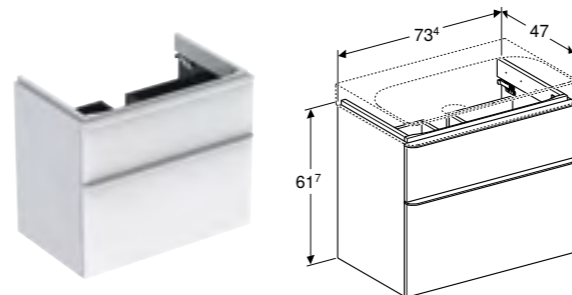

Cabinet for 75cm washbasin, with two soft closing mechanism drawers

W 73.4 / D 47 / H 61.7cm

Wall mounted, integrated handles, moisture resistant, delivered pre-assembled.

Art. no.	Product Description	RRP ex VAT
500.353.00.1	White	£802.83
500.353.JK.1	Lava	£802.83
500.353.JL.1	Sand grey	£802.83
500.353.JR.1	Hickory	£802.83