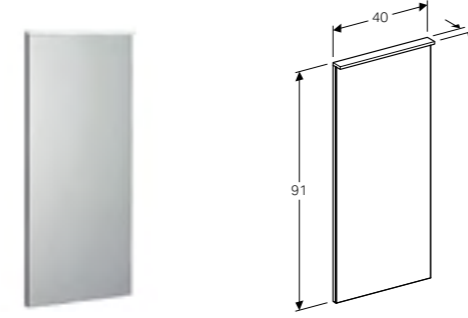

40cm mirror with functional lighting

W 40 / D 5.5 / H 91cm

Heated rear to prevent mirror steaming up, touch sensor switch, dimmable, LED lighting.

Art. no.	Product Description	RRP ex VAT
500.520.00.1	40cm	£776.48