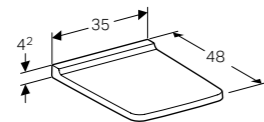

Toilet seat with soft closing mechanism

W 35 / D 48 / H 4.2cm

Hinges made of metal, overlapping toilet lid.

Art. no.	Product Description	RRP ex VAT
500.537.01.1	White	£231.36
500.833.01.1	White, quick release hinge	£234.53