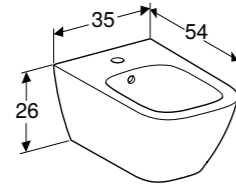

Square wall-hung premium shrouded bidet

W 35 / D 54 / H 26cm

Art. no. 500.209.01.1 **Product Description** White

RRP ex VAT £425.93