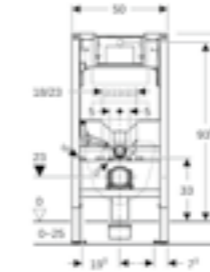

Geberit Duofix toilet frame with Sigma cistern 12cm

Art. no.	Product Description	RRP ex VAT
111.911.00.6	Installation height 98cm	£423.76

Replaces article 111.911.00.3