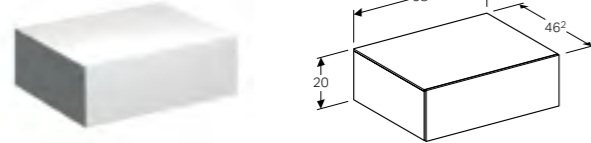

58cm side cabinet with one drawer

W 58 / D 46.2 / H 20cm

Wall mounted, opened using push to open mechanism, moisture resistant, delivered pre-assembled.

Art. no.	Product Description	RRP ex VAT
500.507.01.1	White	£764.81
500.507.43.1	Scultura grey	£764.81
500.507.00.1	Matt greige	£764.81