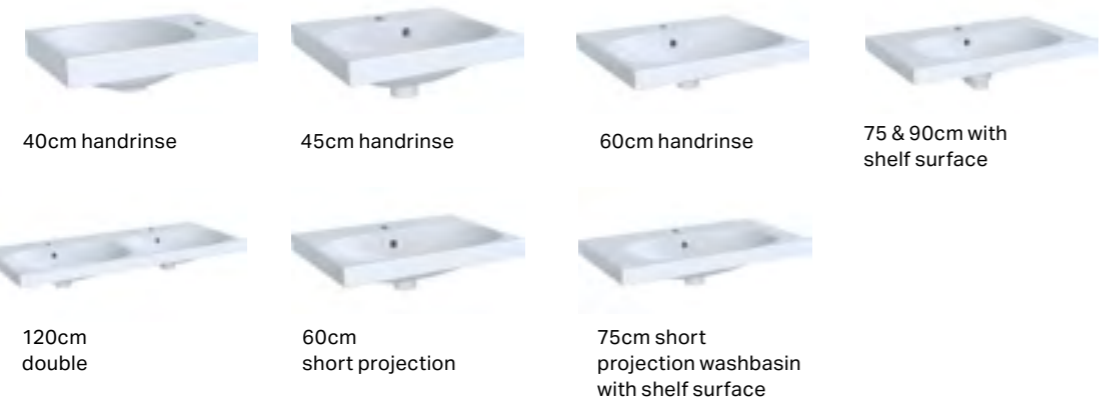

GEBERIT ACANTO | RANGE OVERVIEW

WASHBASINS