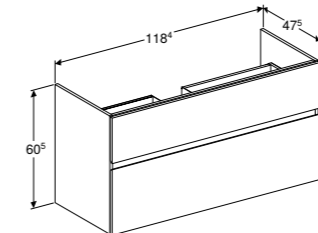

Art. no.	Product Description	RRP ex VAT
510.070.01.1	White, silk-glossy	£857.30
510.070.00.3	White, silk-matt	£857.30
510.070.JK.1	Lava, silk-matt	£857.30
510.070.00.2	Rusty red, silk-matt	£857.30
510.070.JH.1	Oak, wood-textured melamine	£857.30