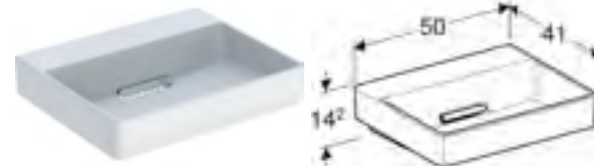

50cm washbasin innovative waste
H 14.2 / W 50 / D 41cm

Washbasin comes with Clou lever waste system. White KeraTect finishing glaze and white comb waste cover.

Art. no.	Product Description	RRP ex VAT
505.018.00.1	Without tap hole	£562.16
505.019.00.1	Centred tap hole	£562.16