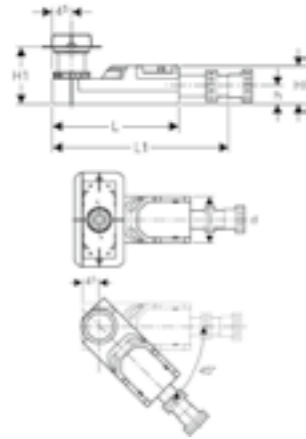

CLEANLINE

Installation set for Geberit shower channels of the CleanLine series

Art. no.	Product Description	RRP ex VAT
154.154.00.1	Floor construction height from 90mm	£261.91

d, Ø	Outer diameter	5.5cm
B	Width	13cm
H	Height	9cm
H1	Height	9-20cm
h	Height, partial diameter	4.2cm
L	Length	30cm
L1	Length	35.8cm