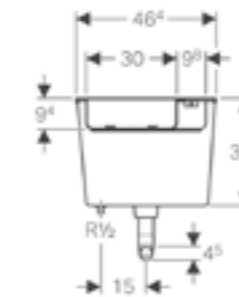

Geberit low-height cistern, 6/3 litres, pneumatic flush actuation for single or dual flush buttons

Art. no.	Product Description	RRP ex VAT
109.721.00.2	Installation height 79cm	£72.36

To order additionally - Type 01 or Type 10 pneumatic button" (or similar)