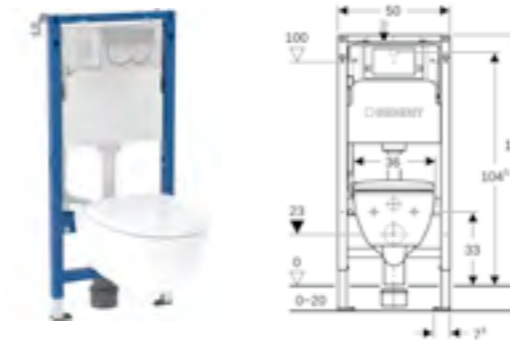

ALPHA BUNDLE PACKS

Geberit Duofix set of element for wall-hung WC, 112cm, with Alpha concealed cistern 12cm, 6/3 litres, Alpha01 round flush plate and Selnova wall-hung WC, Rimfree

Art. no.	Product Description	RRP ex VAT
118.362.21.2	Bright chrome-plated	£594.85

Replaces previous article number - 118.357.21.1