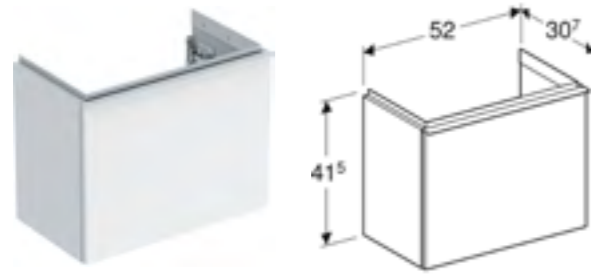

Cabinet for 53cm handrinse basin with one drawer
W 52 / D 30.7 / H 41.5cm

Wall mounted, handle included (other options available), drawer with soft closing mechanism, delivered pre-assembled.

Art. no.	Product Description	RRP ex VAT
502.302.01.1	White / high-gloss coated, white / matt powder-coated	£592.92
502.302.01.2	White / high-gloss coated, gloss chrome-plated	£592.92
502.302.01.3	White / matt coated, white / matt powder-coated	£592.92
502.302.JK.1	Lava / matt coated, lava / matt powder-coated	£592.92
502.302.JL.1	Sand grey / high-gloss coated, sand grey / matt powder-coated	£592.92
502.302.JH.1	Oak / wood-textured melamine, lava / matt powder-coated	£592.92
502.302.JR.1	Hickory / wood-textured melamine, lava / matt powder-coated	£592.92