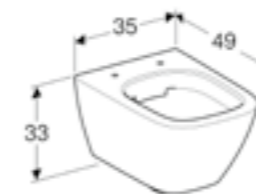

Wall-hung toilet Rimfree®, short projection

W 35 / D 49 / H 33cm

Wall-hung fully shrouded, short projection toilet pan, 6/4 litre, hidden fastening.

Art. no.	Product Description	RRP ex VAT
500.379.01.1	White	£415.84