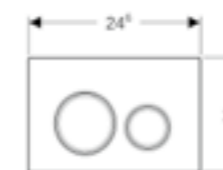

Geberit Sigma50 round dual flush (previously Sigma21)
W 24.6 / D 1.4 / H 16.4cm

Art. no.	Product Description	RRP ex VAT
115.884.00.1	Customisable	£270.98