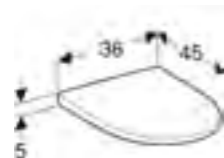

Wall-hung bidet

W 35.5 / D 53 / H 23.5cm

Hidden water supply connection, hidden fastening.

Art. no.	Product Description	RRP ex VAT
501.898.00.1	White	£336.68

Toilet seat

W 36 / D 45 / H 5cm

Geberit iCon WC seat with soft closing mechanism and quick-release hinges.