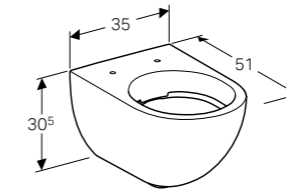

Wall-hung toilet, Rimfree®
W 35 / D 51 / H 30.5cm

Washdown toilet pan, hidden fastening, easy fastening with Geberit toilet wall fixing EFF2.

Art. no.	Product Description	RRP ex VAT
502.718.00.1	TurboFlush wall-hung WC set	£655.57
502.717.00.1	TurboFlush wall-hung	£502.61