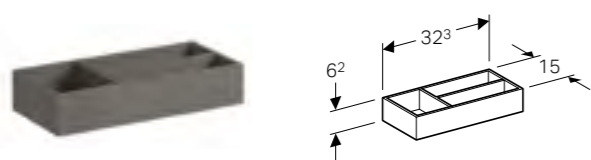

33cm organising box with T-partition

W 32.3 / D 15 / H 6.2cm

Can be combined with side cabinet with two drawers.

Art. no.	Product Description	RRP ex VAT
500.525.00.1	T-partition	£57.16