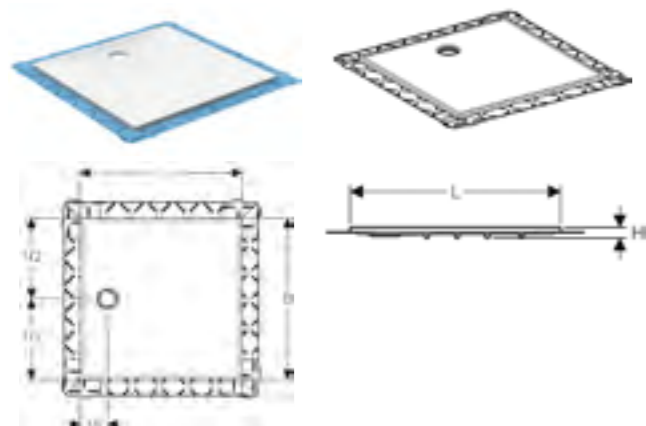

GEBERIT SETAPLANO

Geberit Setaplano shower surface

The Setaplano shower surface is available in different sizes to match your bathroom.

Art. no.	Product Description	RRP ex VAT
154.260.11.1	B80cm L80cm	£1,032.65
154.262.11.1	B80cm L100cm	£1,013.24
154.264.11.1	B80cm L120cm	£1,131.97
154.266.11.1	B80cm L140cm	£1,220.62
154.267.11.1	B80cm L150cm	£1,510.43
154.270.11.1	B90cm L90cm	£856.51
154.271.11.1	B90cm L100cm	£1,013.24
154.273.11.1	B90cm L120cm	£1,131.97
154.275.11.1	B90cm L140cm	£1,220.62
154.280.11.1	B100cm L100cm	£1,013.24
154.282.11.1	B100cm L120cm	£1,131.97
154.284.11.1	B100cm L140cm	£1,220.62
154.290.11.1	B120cm L120cm	£1,220.62