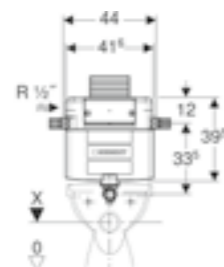

Geberit Alpha concealed cistern 12cm, 6/3 litres, installation height 82cm with round flush plate
Art. no. 109.004.21.1 **Product Description** Alpha01 flush plate, round, bright chrome-plated **RRP ex VAT** £189.43

Added addition (now includes flush plate) to previous article number - 109.205.00.1