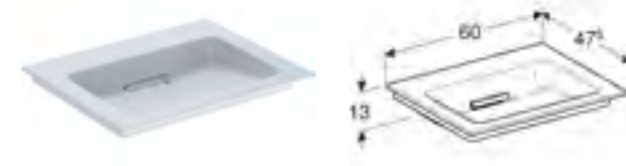

60cm slim rim washbasin innovative waste
H 13 / W 60 / D 48cm

Washbasin comes with Clou lever waste system. White KeraTect finishing glaze and white comb waste cover, must be installed with a cabinet.

Art. no.	Product Description	RRP ex VAT
505.001.00.1	Without tap hole	£648.20
505.002.00.1	Centred tap hole	£648.20