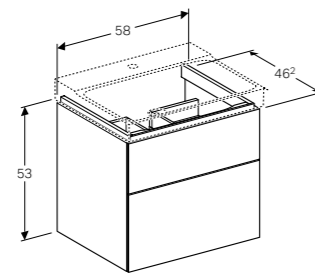

Cabinet for 60cm washbasin, with two drawers

W 58 / D 46.2 / H 53cm

Wall mounted, opened using push to open mechanism, moisture resistant, LED lighting, delivered pre-assembled.

Art. no.	Product Description	RRP ex VAT
500.506.01.1	White	£929.24
500.506.43.1	Scultura grey	£929.24
500.506.00.1	Matt greige	£929.24