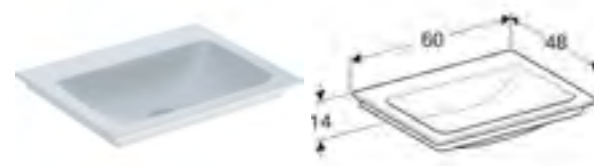

60cm slim rim washbasin classic waste
H 14 / W 60 / D 48cm

Washbasin without overflow. White KeraTect finishing glaze. Must be installed with washbasin cabinet.

Art. no.	Product Description	RRP ex VAT
505.011.01.1	Without tap hole	£458.90
505.010.01.1	Centred tap hole	£458.90