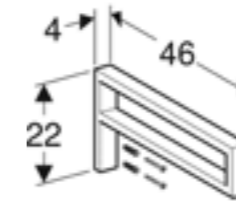

Washtop brackets
H 22 / W 4 / D 45cm

Brackets to be used to support washtop, various combinations with furniture possible. Suitable for use as a towel rail.

Art. no.	Product Description	RRP ex VAT
505.700.00.1	P-support for Geberit ONE washtop: chrome-plated	£196.83