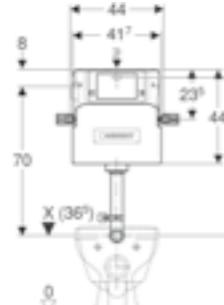

Geberit Alpha concealed cistern 12cm, 6/3 litres, installation height 109cm with round flush plate
Art. no. 109.014.21.1 **Product Description** Alpha01 round flush plate bright chrome-plated **RRP ex VAT** £189.43

Replaces previous article number - 109.103.21.2