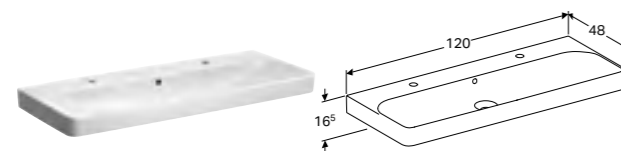

120cm square washbasin
W 120 / D 48 / H 16.5cm

Visible overflow, can be installed with cabinet for washbasin.

Art. no.	Product Description	RRP ex VAT
500.253.01.1	Right and left tap hole	£499.81
500.226.01.1	Centred tap hole	£499.81
500.225.01.1	Without tap hole	£499.81