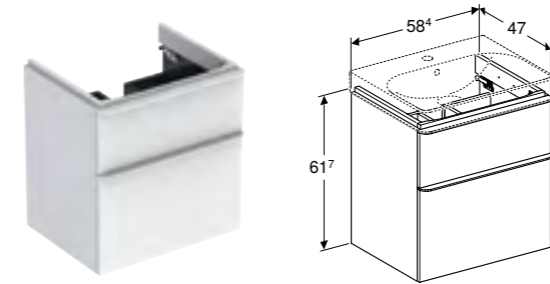

Cabinet for 60cm washbasin, with two soft closing mechanism drawers

W 58.4 / D 49 / H 61.7cm

Wall mounted, integrated handles, moisture resistant, delivered pre-assembled.

Art. no.	Product Description	RRP ex VAT
500.352.00.1	White	£721.19
500.352.JK.1	Lava	£721.19
500.352.JL.1	Sand grey	£721.19
500.352.JR.1	Hickory	£721.19