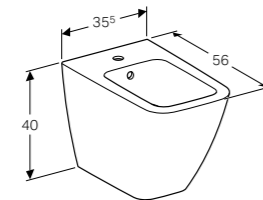

Square floor standing bidet
W 35.5 / D 56 / H 40cm
Back-to-wall, hidden water supply connection, hidden fastening.
Art. no. 231950000 **Product Description** White **RRP ex VAT** £356.99