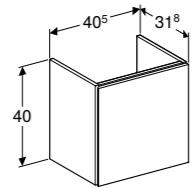

Art. no.	Product Description	RRP ex VAT
510.072.01.1	White, silk-glossy	£317.04
510.072.00.3	White, silk-matt	£317.04
510.072.JK.1	Lava, silk-matt	£317.04
510.072.00.2	Rusty red, silk-matt	£317.04
510.072.JH.1	Oak, wood-textured melamine	£317.04