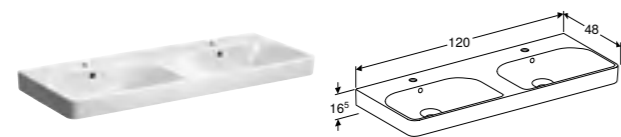

120cm square double washbasin
W 120 / D 48 / H 8.5cm

Visible overflow, can be installed with cabinet for washbasin.

Art. no.	Product Description	RRP ex VAT
500.223.01.1	Right and left tap hole	£676.55
500.224.01.1	Without tap hole	£676.55