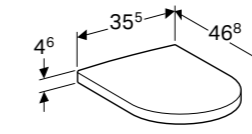

Toilet seat

W 35.5 / D 46.8 / H 4.6cm

Soft close seat and cover with and without quick release hinges.

Art. no.	Product Description	RRP ex VAT
500.670.01.1	White	£216.09
500.835.01.1	White, quick release	£213.64