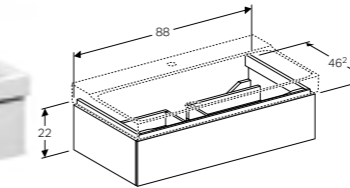

Cabinet for 90cm washbasin, with one drawer

W 88 / D 46.2 / H 22cm

Wall mounted, opened using push to open mechanism, moisture resistant, LED lighting, delivered pre-assembled.

Art. no.	Product Description	RRP ex VAT
500.508.01.1	White	£797.68
500.508.43.1	Scultura grey	£797.68
500.508.00.1	Matt greige	£797.68