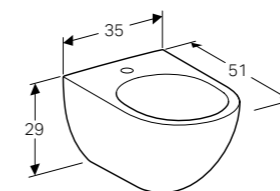

Wall-hung bidet
W 35 / D 51 / H 29cm

Hidden water supply connection, hidden fastening.

Art. no.	Product Description	RRP ex VAT
502.825.00.1	White	£358.77

iCON

The linear design and clear lines of the Geberit iCon series can fit flexibly within your bathroom for a dynamic modern look. Style your bathroom however you choose with this extensive ceramic range.