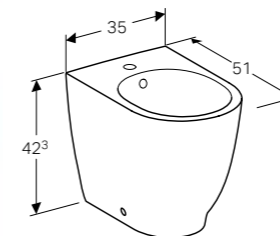

Floor standing bidet, back-to-wall
W 35 / D 51 / H 42.3cm

Hidden water supply connection, hidden fastening, small projection.

Art. no.	Product Description	RRP ex VAT
500.603.01.2	White	£323.61