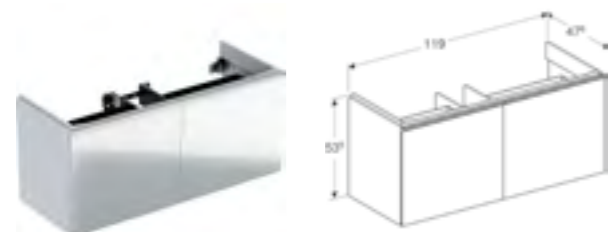

Cabinet for 120cm double washbasin, with two drawers
W 118.4 / D 47.5 / H 54.1cm

Wall mounted, opening via handle, drawer with soft closing mechanism, moisture resistant, delivered pre-assembled.

Art. no.	Product Description	RRP ex VAT
503.007.01.2	White	£1,378.69
503.007.JK.2	Lava	£1,378.69