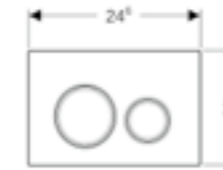

Geberit Sigma50 round dual flush (previously Sigma21)
W 24.6 / D 1.4 / H 16.4cm

Art. no.	Product Description	RRP ex VAT
115.652.SI.1	Brass / white	£626.97
115.652.SJ.1	Brass / black	£626.97
115.652.JM.1	Brass / mustang slate	£745.07
115.652.JV.1	Brass / concrete look	£745.07
115.652.JX.1	Brass / black walnut	£962.75
115.652.00.1	Brass / customised	£549.30