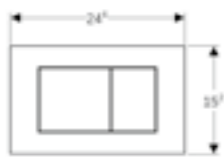

Geberit Sigma40 round dual flush
W 24.6 / H 15.2cm
Metal finishes - 6mm. Glass finishes - 4mm

Art. no.	Product Description	RRP ex VAT
115.628.SI.1	Glass white	£256.71
115.628.SJ.1	Glass black	£256.71
115.628.JK.1	Glass lava	£256.71
115.628.JL.1	Glass sand grey	£256.71
115.628.FW.1	Stainless steel	£334.15
115.628.QB.1	Stainless steel red gold	£456.14
115.628.QD.1	Stainless steel black chrome	£456.14
115.628.QF.1	Stainless steel brass	£456.14
115.628.JT.1	Stainless steel white painted	£334.15
115.628.14.1	Stainless steel black painted	£334.15
115.628.ID.1	Brushed Nickel	£456.14