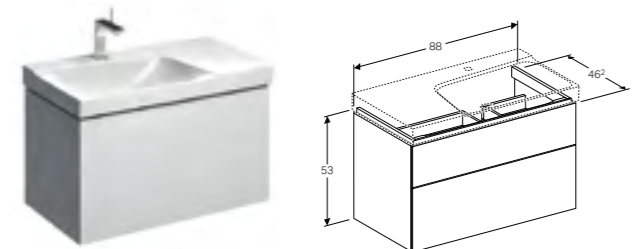

Cabinet for 90cm washbasin, with two drawers

W 88 / D 46.2 / H 53cm

Wall mounted, opened using push to open mechanism, moisture resistant, LED lighting, delivered pre-assembled.

Art. no.	Product Description	RRP ex VAT
500.516.01.1	White, siphon cut out right	£1,201.86
500.516.43.1	Scultura grey, siphon cut out right	£1,201.86
500.516.00.1	Matt greige, siphon cut out right	£1,201.86