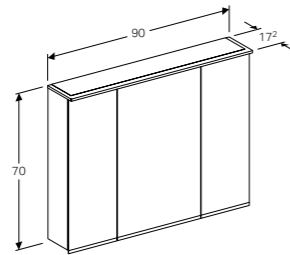

90cm option plus mirror cabinet with functional and ambient lighting, three doors
W 90 / D 17.2 / H 70cm

LED lighting, indirect lighting, touch sensor switch for the upper light, touch sensor switch for the bottom light, power socket, USB port, mirrored body, mirrored back side, doors mirrored on both sides, movable shelves. The Option Plus mirror cabinets also include a magnetic accessory holder.

Art. no.
500.596.P5.1

RRP ex VAT
£1,241.86