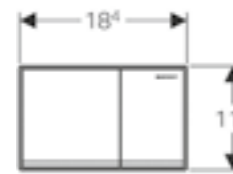

Geberit Omega60
W 18.4 / D 2.4 - 9 / H 11.4cm

Art. no.	Product Description	RRP ex VAT
115.081.SI.1	White glass / gloss chrome plated	£603.59
115.081.SJ.1	Black glass / gloss chrome plated	£603.59
115.081.GH.1	Chrome brushed / brushed chrome plated	£603.59
115.081.JK.1	Lava / gloss chrome plated	£603.59
115.081.JL.1	Sand grey / gloss chrome plated	£603.59