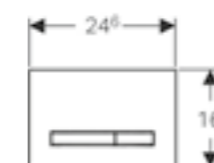

Geberit Sigma50 square dual flush
W 24.6 / D 1.4 / H 16.4cm

Art. no.	Product Description	RRP ex VAT
115.788.11.2	White alpine / chrome plated	£277.06
115.788.DW.2	Black / chrome plated	£277.06
115.788.21.2	Gloss chrome plated / chrome plated	£455.16
115.788.GH.2	Brushed chrome / chrome plated	£455.16
115.788.JV.2	Concrete effect / chrome plated	£455.16
115.788.JM.2	Mustang slate / chrome plate	£455.16
115.788.JX.2	Black walnut / chrome plated	£654.88
115.788.00.2	Customisable / chrome plated	£270.98