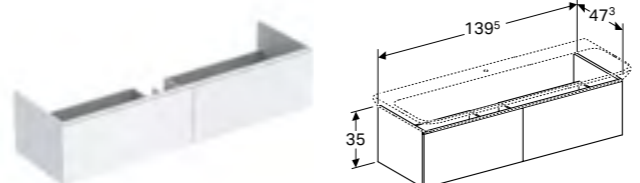

Cabinet for 140cm washbasin, with two drawers

W 139.5 / D 47.3 / H 35cm

Wall mounted, opened using push to open mechanism, moisture resistant, LED lighting, delivered pre-assembled.

Art. no.	Product Description	RRP ex VAT
500.347.00.1	White special finish	£1,796.02
500.348.43.1	Scultura grey	£1,796.02
500.348.00.1	Matt greige	£1,796.02