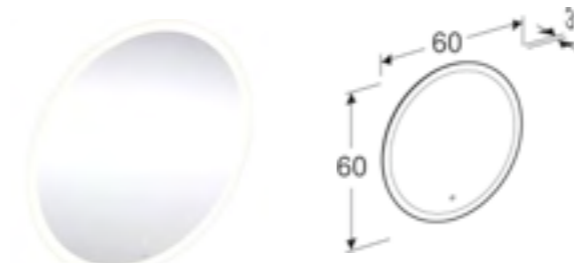

60cm Option illuminated mirror
W 60 / D 3.5 / H 60cm
With direct and indirect lighting, dimmable.

Art. no.	RRP ex VAT
502.797.00.1	£753.59