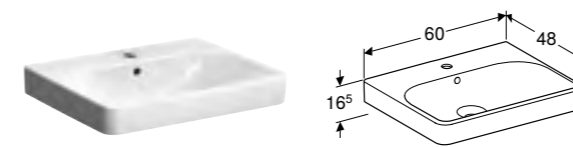

60cm square washbasin
W 60 / D 48 / H 16.5cm

Visible overflow, can be installed with cabinet for basin.

Art. no.	Product Description	RRP ex VAT
500.229.01.1	Centred tap hole	£214.20