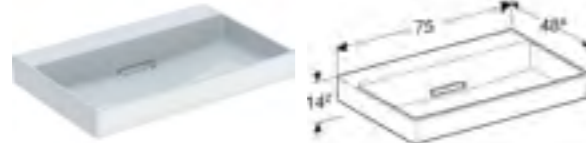

Cabinet for 75cm washbasin, with one drawer
H 26.6 / W 74 / D 47cm

Wall mounted, handleless design opened using push to open mechanism, moisture resistant, delivered pre-assembled.

Art. no.	Product Description	RRP ex VAT
505.072.00.1	White / high-gloss coated	£787.33
505.072.00.2	White / matt coated	£787.33
505.072.00.3	Lava / matt coated	£787.33
505.072.00.4	Sand grey / high-gloss coated	£787.33
505.072.00.5	Oak / wood-textured melamine	£787.33
505.072.00.6	Hickory / wood-textured melamine	£787.33
505.072.00.7	Greige / matt coated	£787.33
505.072.00.8	Black / matt coated	£787.33