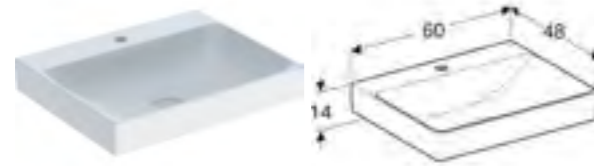

GEBERIT **ONE** | RANGE OVERVIEW

SHOWER SOLUTIONS

Walk in shower panel
90, 100, 120, 140 & 150cm

Integrated storage box
with mirrored sliding door

50cm washbasin classic waste
H 14 / W 50 / D 40cm

Washbasin without overflow. White KeraTect finishing glaze.