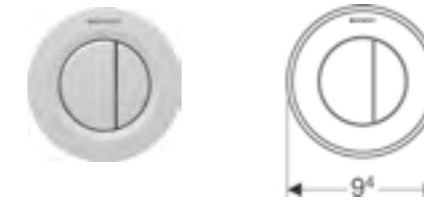

Geberit remote flush actuation, pneumatic Type01 dual flush
W 9.4 / D 7.3 / H 9.4cm
For Sigma concealed cistern 8 cm, concealed actuator.

Art. no.	Product Description	RRP ex VAT
116.043.JQ.1	Matt chrome-coated, easy-to-clean coated	£110.33