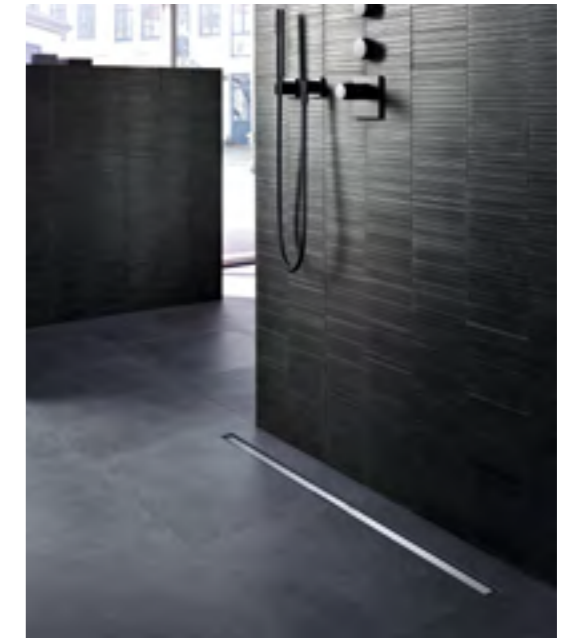

Geberit CleanLine is a revolution in shower drainage. Water drains away through elegant stainless steel collector profiles, meaning there are no hidden areas for dirt to accumulate which will prevent unpleasant odours. A simple wipe over the profile keeps everything clean and hygienic.

CleanLine available in a variety of finishes.

GEBERIT CLEANLINE80

GEBERIT CLEANLINE50

GEBERIT CLEANLINE20 AND CLEANLINE60