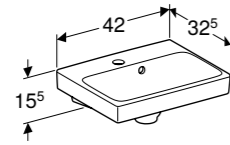

42cm handrinse basin
W 42/ D 32.5/ H 15.5cm

Art. no.	Product Description	RRP ex VAT
510.061.00.1	With central tap hole with overflow	£144.76
510.061.00.5	No tap hole with overflow	£144.76