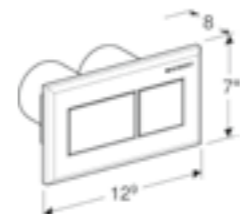

REMOTE

Geberit remote square flush controls
W 12.9 / D 7.4 / H 8cm

Art. no.	Product Description	RRP ex VAT
116.051.GH.1	Brushed chrome	£248.41
116.051.KA.1	Bright chrome plated	£124.84
116.051.KT.1	White high gloss / brushed chrome plated	£124.84
116.051.KV.1	Black high gloss / chrome plated	£124.84
116.052.21.1	Protruding design, gloss chrome plated	£141.06