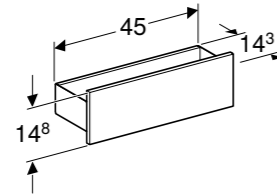

Half pedestal for square handrinse basins

W 21.5 / D 23.7 / H 31.5cm

Easy fastening with Geberit fastening set Kerafix.

Art. no.	Product Description	RRP ex VAT
500.575.01.1	White	£84.44

450mm box shelf

W 45 / D 14.3 / H 14.8cm