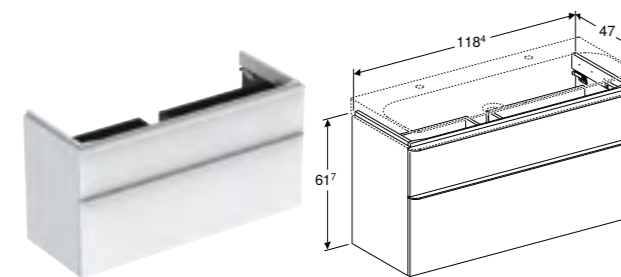

Low cabinet short projection, with open shelves
W 36 / D 29.9 / H 60cm

Art. no.	Product Description	RRP ex VAT
500.358.00.1	White	£299.36
500.358.JK.1	Lava	£299.36
500.358.JL.1	Sand grey	£299.36
500.358.JR.1	Hickory	£299.36