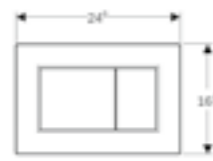

Geberit Sigma01 round dual flush
W 24.6 / D 1.3 / H 16.4cm

Art. no.	Product Description	RRP ex VAT
115.770.11.5	White alpine	£75.62
115.770.DW.5	Black	£92.13
115.770.21.5	Gloss chrome	£88.83
115.770.KA.5	Gloss chrome / matt chrome	£107.70
115.770.DT.5	Fine brass galvanised	£353.10
115.770.LB.5	White / blue / red	£138.68
115.770.JQ.5	Anti-fingerprint coating: matt chrome	£85.54

Geberit Sigma10 square single flush (previously Sigma30)
W 24.6 / D 1.2 / H 16.4cm.
For stop-and-go flush, screwable

Art. no.	Product Description	RRP ex VAT
115.893.KJ.1	White / gloss chrome / white	£219.79
115.893.KX.1	Chrome brushed / gloss chrome / chrome brushed	£253.59
115.893.KY.1	Gloss chrome / chrome brushed / gloss chrome	£253.59
115.893.JT.1	Anti-fingerprint coating: matt white / gloss chrome/matt white	£217.48
115.893.14.1	Anti-fingerprint coating: matt black / gloss chrome / matt black	£217.48

Geberit Sigma01 square dual flush
W 24.6 / D 1.3 / H 16.4cm

Art. no.	Product Description	RRP ex VAT
115.660.11.1	White	£77.44
115.660.21.1	Gloss chrome-plated	£103.96
115.660.JQ.1	Matt chrome/ easy-to-clean coated	£103.96
115.660.DW.1	Black	£90.17

Geberit Sigma20 round dual flush
W 24.6 / D 1.2 / H 16.4cm