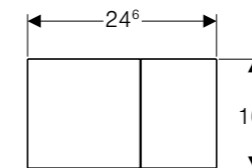

Geberit Sigma70 square
W 24.6 / D 1.1 / H 16.4cm

Art. no.	Product Description	RRP ex VAT
115.622.JK.1	Glass lava	£491.48
115.622.JL.1	Glass sand grey	£491.48
115.622.SJ.1	Glass black	£491.48
115.622.FW.1	Stainless steel	£540.43
115.622.14.1	Stainless steel black matt painted	£540.43
115.622.SI.1	Glass white	£491.48
115.622.JT.1	Stainless steel white matt painted	£540.43
115.622.QB.1	Red gold	£677.42
115.622.QD.1	Black chrome	£677.42
115.622.QF.1	Brass	£677.42
115.622.ID.1	Brushed Nickel	£677.42