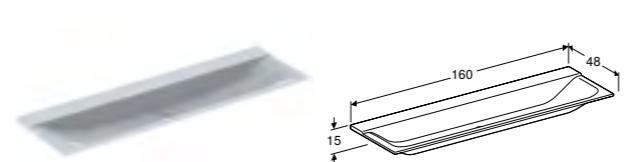

160cm Varicor washbasin

W 160 / D 48 / H 15cm

Solid surface washbasin without overflow, for installation on a washbasin unit.

Art. no.	Product Description	RRP ex VAT
500.278.00.1	Without tap hole	£2,365.58
500.279.00.1	Two tap hole	£2,289.29