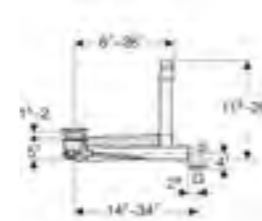

Geberit washbasin connector clou, space-saving model, slim design, with lever actuation and valve cover; d=32mm, gloss chrome plated

Art. no.	RRP ex VAT
152.013.21.1	£107.97

WASTES

Scan here and see overview tables for more information