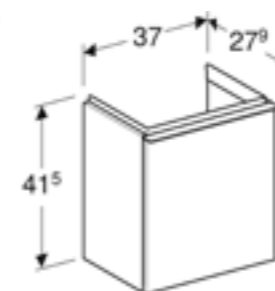

Cabinet for 38cm handrinse basin with one door

W 37 / D 27.9 / H 41.5cm

Wall mounted, delivered pre-assembled, left side hinge.

Art. no.	Product Description	RRP ex VAT
502.301.01.1	White / high-gloss coated, white / matt powder-coated	£492.16
502.301.01.2	White / high-gloss coated, gloss chrome-plated	£492.16
502.301.01.3	White / matt coated, white / matt powder-coated	£492.16
502.301.JK.1	Lava / matt coated, lava / matt powder-coated	£492.16
502.301.JL.1	Sand grey / high-gloss coated, sand grey / matt powder-coated	£492.16
502.301.JH.1	Oak / wood-textured melamine, lava / matt powder-coated	£492.16
502.301.JR.1	Hickory / wood-textured melamine, lava / matt powder-coated	£492.16