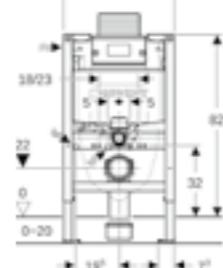

Geberit Duofix element for wall-hung WC, with Alpha concealed cistern 12cm, 6/3 litres
Art. no. 458.033.00.2 **Product Description** Installation height 82cm **RRP ex VAT** £254.94

*Replaces previous article number - 111.260.00.3