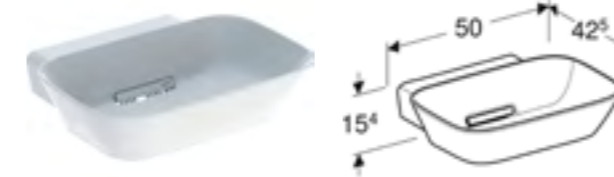

50cm lay-on bowl washbasin innovative waste
H 15.4 / W 50 / D 42.5cm

Lay-on washbasin, comes with Clou lever waste system. White KeraTect finishing glaze and white waste comb cover.

Art. no.	Product Description	RRP ex VAT
505.050.00.1	Without tap hole	£659.66
505.051.00.1	Centred tap hole	£659.66