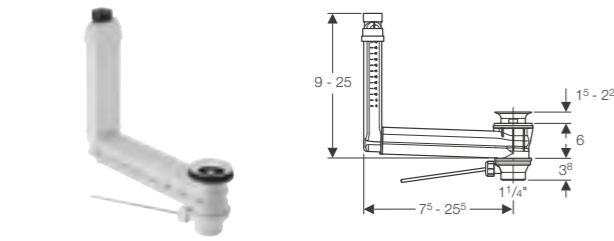

Geberit washbasin connector clou with lever actuation for basins with no overflow

Art. no. 152.018.00.1 **RRP ex VAT** £101.37