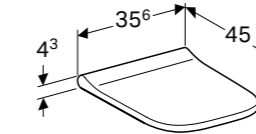

Toilet seat, wrap over

W 35.6 / D 45 / H 4.3cm

Hinges made of metal, slim design, overlapping lid.

Art. no.	Product Description	RRP ex VAT
500.238.01.1	White	£150.25
500.687.01.1	White, soft closing, quick release	£216.74