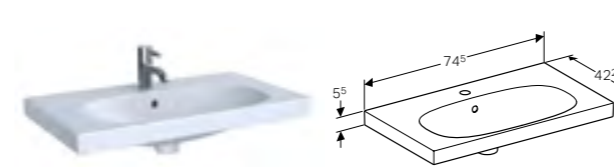

75cm washbasin, short projection, shelf surface
W 74.5 / D 42.2 / H 5.5cm

Can be installed with a washbasin cabinet, visible overflow.

Art. no.	Product Description	RRP ex VAT
500.632.01.2	Centred tap hole	£434.50