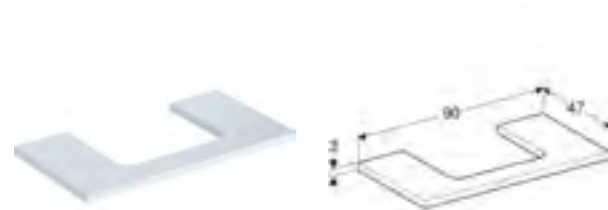

90cm washtop for lay-on bowl washbasin
H 3 / W 90 / D 47cm
Water resistant washtop with central cut-out for lay-on washbasin.
Art. no.   **Product Description**   **RRP ex VAT**
505.283.00.1   White / high-gloss coated   £359.92
505.283.00.2   White / matt coated   £359.92
505.283.00.3   Lava / matt coated   £359.92
505.283.00.4   Sand grey / high-gloss coated   £359.92
505.283.00.5   Oak / wood-textured melamine   £359.92
505.283.00.6   Hickory / wood-textured melamine   £359.92
505.283.00.7   Greige / matt coated   £359.92