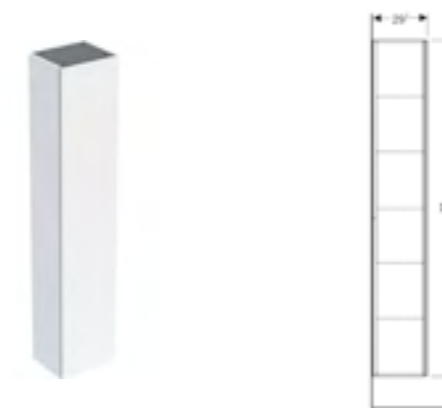

180cm tall cabinet with one door
W36 / D29 / H180cm

Wall mounted, opening via handle, door with soft closing mechanism, with two fixed shelves, with five movable shelves, delivered pre-assembled.

Art. no.	Product Description	RRP ex VAT
502.316.01.1	White	£954.69
502.316.01.2	White glass	£1,074.52
502.316.01.3	White matt	£954.69
502.316.JH.1	Oak	£954.69
502.316.JK.1	Lava	£954.69
502.316.JK.2	Lava glass	£1,074.52
502.316.JL.1	Sand grey	£954.69