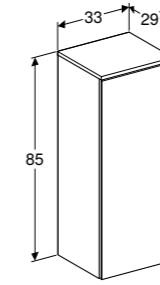

Medium cabinet with one door
W 33/ D 29.7/ H 85cm

Art. no.	Product Description	RRP ex VAT
504.059.01.1	White, silk-glossy	£377.71
504.059.00.3	White, silk-matt	£377.71
504.059.JK.1	Lava, silk-matt	£377.71
504.059.00.2	Rusty red, silk-matt	£377.71
504.059.JH.1	Oak, wood-textured melamine	£377.71