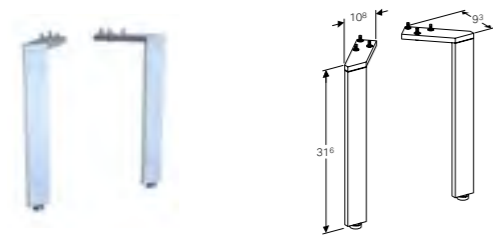

Set of feet for cabinet for slim rim washbasin
W 10.8 / D 9.3 / H 31.6cm

Height adjustable.

Art. no.	Product Description	RRP ex VAT
500.657.00.2	Gloss chrome plated	£69.33