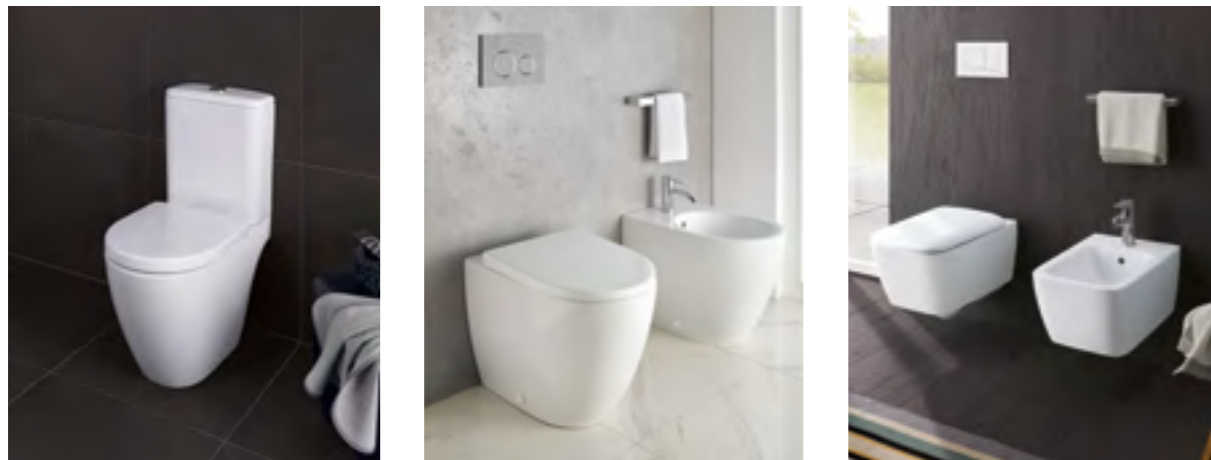

Soft closing drawers and doors

Compact option

Geberit iCon toilets and bidets are available in round and square designs, both wall-hung and floor standing, giving you the option to choose a style to fit in with your bathroom.

Rimfree® technology on the rounded wall-hung toilet will make it more hygienic and even easier to clean.

-  Hidden wall mounting
-  Hidden floor mounting
-  Dual flush
-  Soft closing
-  Flush volume
-  Ground clearance
-  Quick Release
-  **Rimfree®**