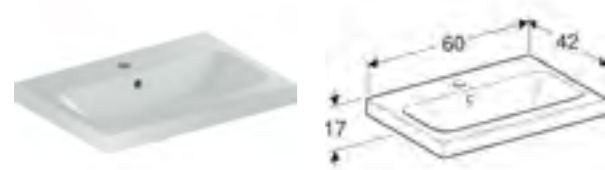

60cm light rim washbasin, short projection
W 60 / D 42 / H 17cm

Washbasin can be installed with a washbasin cabinet.

Art. no.	Product Description	RRP ex VAT
501.841.00.1	Centred tap hole, visible overflow	£288.19
501.841.00.3	Without tap hole, visible overflow	£288.19
501.841.00.5	Centred tap hole, without overflow	£288.19
501.841.00.7	Without tap hole, without overflow	£288.19