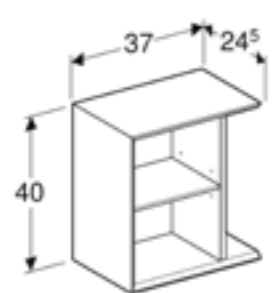

37cm side element

W 37 / D 24.5 / H 40cm

Wall mounted, open front, delivered pre-assembled.

Art. no.	Product Description	RRP ex VAT
502.324.01.1	White / high-gloss coated	£451.85
502.324.01.3	White / matt coated	£451.85
502.324.JK.1	Lava / matt coated	£451.85
502.324.JL.1	Sand grey / high-gloss coated	£451.85
502.324.JH.1	Oak / wood-textured melamine	£451.85
502.324.JR.1	Hickory / wood-textured melamine	£451.85