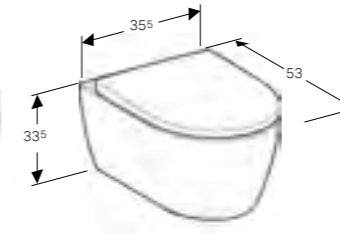

Wall-hung toilet with seat, TurboFlush
W 35.5 / D 53 / H 33.5cm
Rimfree® WC ceramic featuring TurboFlush technology. Shrouded, soft close, hidden fastening. Overlapping WC lid. WC seat with EasyMount hinges. With lockable quick release hinges.
Art. no. 503.046.JT.1 **Product Description** White matt **RRP ex VAT** £792.19