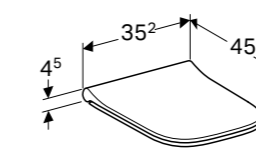

Hinges made of metal, slim design, overlapping lid.

Art. no.	Product Description	RRP ex VAT
500.238.01.1	White	£150.25
500.687.01.1	White, soft closing, quick release	£216.74

Toilet seat, sandwich

W 35.2 / D 45 / H 4.5cm