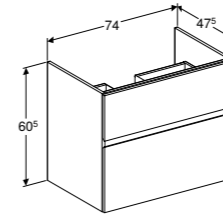

Art. no.	Product Description	RRP ex VAT
510.068.01.1	White, silk-glossy	£630.83
510.068.00.3	White, silk-matt	£630.83
510.068.JK.1	Lava, silk-matt	£630.83
510.068.00.2	Rusty red, silk-matt	£630.83
510.068.JH.1	Oak, wood-textured melamine	£630.83