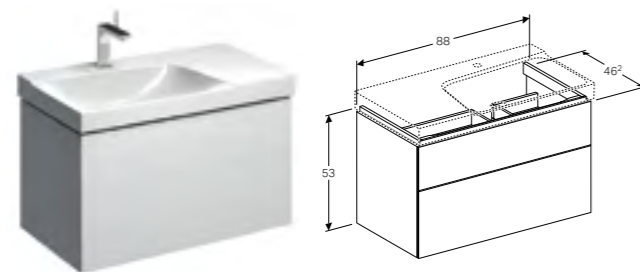

Cabinet for 90cm washbasin, with two drawers

W 88 / D 46.2 / H 53cm

Wall mounted, opened using push to open mechanism, moisture resistant, LED lighting, delivered pre-assembled.

Art. no.	Product Description	RRP ex VAT
500.515.01.1	White, siphon cut out left	£1,201.86
500.515.43.1	Scultura grey, siphon cut out left	£1,201.86
500.515.00.1	Matt greige, siphon cut out left	£1,201.86