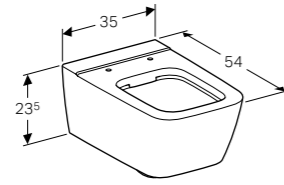

Square wall-hung toilet, Rimfree®
W 35 / D 54 / H 23.5cm
Washdown toilet pan, 6/4 litre or 4/2.6 litre, hidden fastening.
Art. no. 201950000 **Product Description** White **RRP ex VAT** £474.19