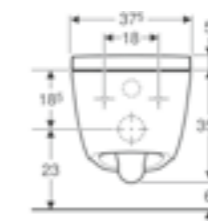

Design cover

Geberit AquaClean Alba
W 37.5 / D 48 / H 40.5
Complete wall-hung solution.

Art. no.	Product Description	RRP ex VAT
146.350.01.1	White	£1,100.00

Design cover

Geberit AquaClean Sela wall-hung
W 37.5 / D 57 / H 40cm
Square version. Designer shower toilet with all the important basic functions.