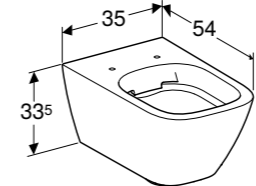

Wall-hung toilet, Rimfree®

W 35 / D 54 / H 33.5cm

Wall-hung fully shrouded toilet pan, 6/4 litre, hidden fastening, Rimfree®.

Art. no.	Product Description	RRP ex VAT
500.208.01.1	White	£366.17