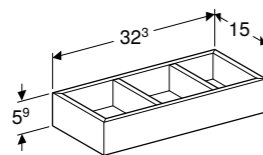

Height adjustable.

Art. no.	RRP ex VAT
500.367.00.1	£163.29

Square drawer insert high

W 32.3 / D 20 / H 9.8cm

H-partition suitable for Smyle furniture.

Art. no.	RRP ex VAT
500.676.00.1	£54.43

Square drawer insert low