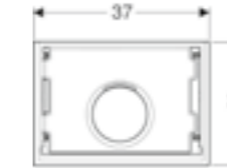

**Finish set for Geberit ONE washbasin frame
(for use with washbasin with furniture)**

W 37 / H 26cm

Ready-to-fit set.

Art. no.	RRP ex VAT
115.424.00.1	£86.31