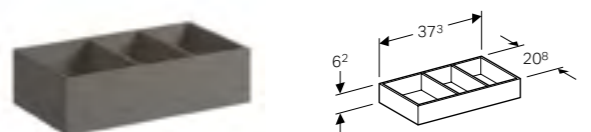

38cm organising box

W 37.3 / D 20.8 / H 6.2cm

Can be combined with side cabinet with two drawers.

Art. no.	Product Description	RRP ex VAT
500.527.00.1	H-partition	£68.86