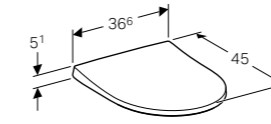

*Note: Seat must be ordered separately

Wall-hung toilet, Rimfree Plus

W 35.5 / D 53 / H 33cm

Washdown toilet pan, shrouded, hidden fastening.

Art. no.	Product Description	RRP ex VAT
501.661.00.1	White	£456.78