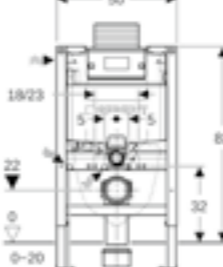

Geberit Duofix element for wall-hung WC, 82cm, with Alpha concealed cistern 12cm, 6/3 litres, with round flush plate
Art. no. 458.035.21.2 **Product Description** Alpha01 flush plate, round, bright chrome-plated **RRP ex VAT** £304.17

Added addition (now includes flush plate) to previous article number - 111.260.00.3