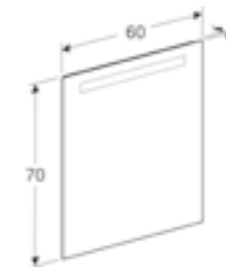

60cm Option illuminated mirror with lighting at the top
W 60 / D 3.2 / H 70cm
Mechanical switch, LED lighting.

Art. no.   **Product Description**   **RRP ex VAT**
502.805.00.1   Aluminium anodised   £365.55