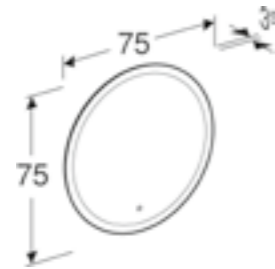

75cm Option illuminated mirror
W 75 / D 3.5 / H 75cm
With direct and indirect lighting, dimmable.
Art. no.
502.798.00.1

RRP ex VAT
£854.82