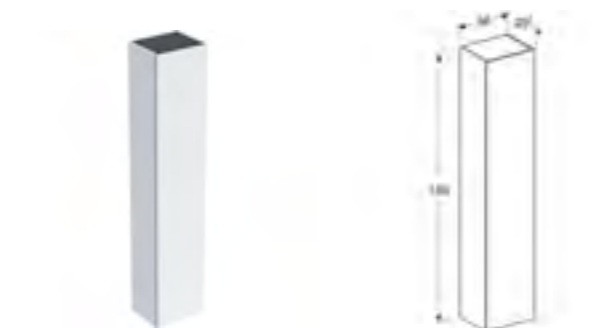

180cm tall cabinet with one door
W 36 / D 29.1 / H 180cm

Wall mounted, recessed handle or push to open, one fixed shelf and four movable glass shelves, hinges left or right, delivered pre-assembled.

Art. no.	Product Description	RRP ex VAT
502.316.01.1	White / high-gloss coated	£954.69
502.316.01.3	White / matt coated	£954.69
502.316.JK.1	Lava / matt coated	£954.69
502.316.JL.1	Sand grey / high-gloss coated	£954.69
502.316.JH.1	Oak / wood-textured melamine	£954.69
502.316.JR.1	Hickory / wood-textured melamine	£954.69