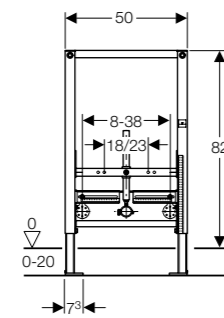

**Geberit Duofix frame for bidet,
82cm, Universal**

Art. no.	Product Description	RRP ex VAT
111.543.00.2	With wall brackets, backplate elbows and chrome isolating valves	£478.63

ACCESSORIES

Odour extraction and insert for Geberit DuoFresh stick