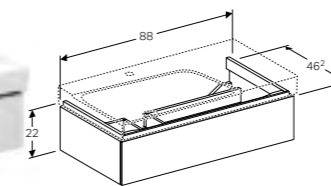

Cabinet for 60cm washbasin, with two drawers

W 58 / D 46.2 / H 53cm

Wall mounted, opened using push to open mechanism, moisture resistant, LED lighting, delivered pre-assembled.

Art. no.	Product Description	RRP ex VAT
500.506.01.1	White	£929.24
500.506.43.1	Scultura grey	£929.24
500.506.00.1	Matt greige	£929.24