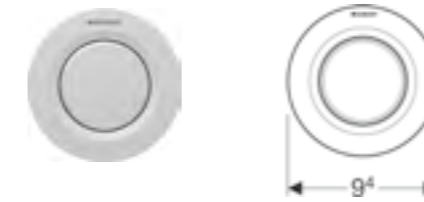

Geberit remote flush actuation, pneumatic Type01 single flush
W 9.4 / D 7.3 / H 9.4cm
For Sigma concealed cistern 8 cm, concealed actuator.

Art. no.	Product Description	RRP ex VAT
116.041.JQ.1	Matt chrome-coated, easy-to-clean coated	£102.84