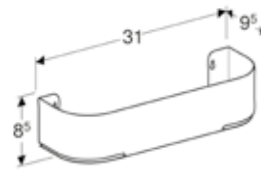

Internal door storage
W 31 / D 9.5 / H 8.5cm
For use with 50/55/60cm basin furniture units.
Art. no.
501.580.00.1

RRP ex VAT
£30.64