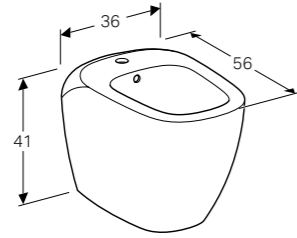

Floor-standing bidet, back-to-wall
W 36 / D 56 / H 41cm
Hidden water supply connection, hidden fastening.
Art. no. 500.538.01.1 **Product Description** White