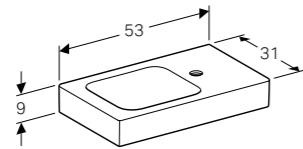

53cm handrinse basin with shelf surface
W 53 / D 31 / H 9cm

Washbasin without overflow, asymmetrical, can be installed with a washbasin cabinet.

Art. no.	Product Description
12405300	Tap hole and shelf space right
124153000	Tap hole and shelf space left