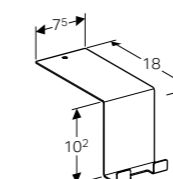

45cm board with storage magnets

W 44.9 / D 7.5 / H 38.8cm

Storage boxes of different sizes, storage boxes fixed with magnets.

- | Art. no. | Product Description |
|--------------|-----------------------|
| 500.649.01.2 | White board, lava box |
| 500.649.JK.2 | Lava board, lava box |
| 500.649.JL.2 | Sand board, lava box |
| 500.649.16.1 | Black board, lava box |