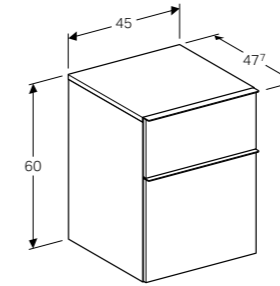

45cm side cabinet with two drawers
W 45 / D 47.7 / H 60cm

Wall-mounted, opening via handle, drawer with SoftClosing mechanism, delivered pre-assembled.

Art. no.	Product Description
840045000	White
841047000	Natural oak
841046000	Lava