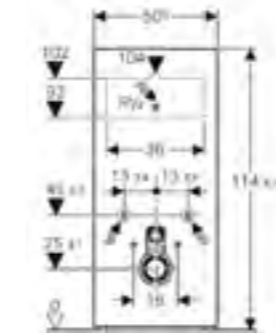

Art. no.	Product Description
131.231.SJ.5	Black
131.231.SQ.5	Umber
131.231.TG.5	Sand
131.231.SI.5	White

Geberit Monolith
W 50.5 / D 10.6 / H 114cm
Wall-hung toilet, height 114cm.

Art. no.	Product Description
131.031.SJ.5	Black
131.031.SQ.5	Umber
131.031.TG.5	Sand
131.031.SI.5	White