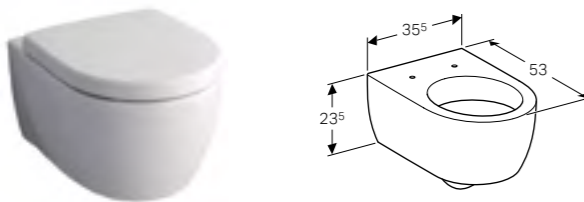

Wall-hung toilet
W 35.5 / D 53 / H 23.5cm
Washdown toilet pan, 6/4L or 4/2.6L, with flush rim, hidden fastening.
Art. no. 204000000 **Product Description** White