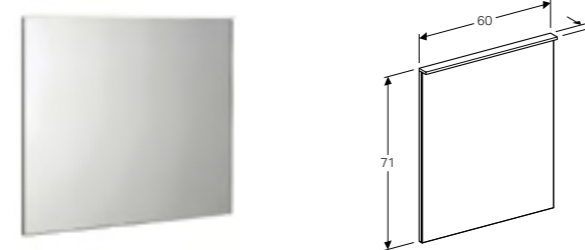

Art. no.	Product Description
500.520.00.1	40cm

58cm side cabinet with one drawer

W 58 / D 46.2 / H 20cm

Wall-mounted, opened using push-to-open mechanism, moisture-resistant, delivered pre-assembled.

Art. no.	Product Description
500.507.01.1	White
500.507.43.1	Scultura grey
500.507.00.1	Matt grey