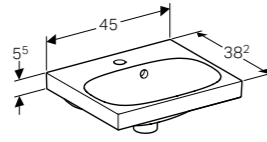

45cm handrinse basin
W 45 / D 38.2 / H 5.5cm

Can be installed with a washbasin cabinet, visible overflow.

Art. no.	Product Description
500.636.01.2	Centred tap hole