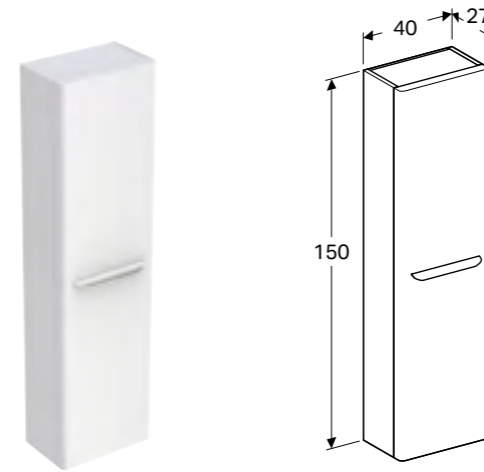

Semi pedestal
W 22.5 / D 30 / H 32.5cm
Not suitable for 60cm countertop basin.
Art. no.
291410600

40cm mirror
W 40 / D 3 / H 80cm
LED lighting, indirect lighting, light operated by wall switch, heated rear to prevent mirror steaming up.
Art. no.
824340000

60cm mirror
W 60 / D 3 / H 80cm
LED lighting, indirect lighting, light operated by wall switch, heated rear to prevent mirror steaming up.
Art. no.
824360000