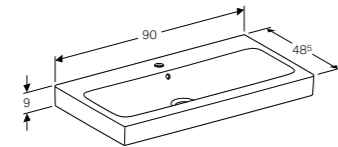

90cm washbasin
W 90 / D 48.5 / H 9cm

Washbasin with visible overflow, can be installed with a washbasin cabinet.

Art. no.	Product Description
124090000	Centred tap hole
124093000	Without tap hole