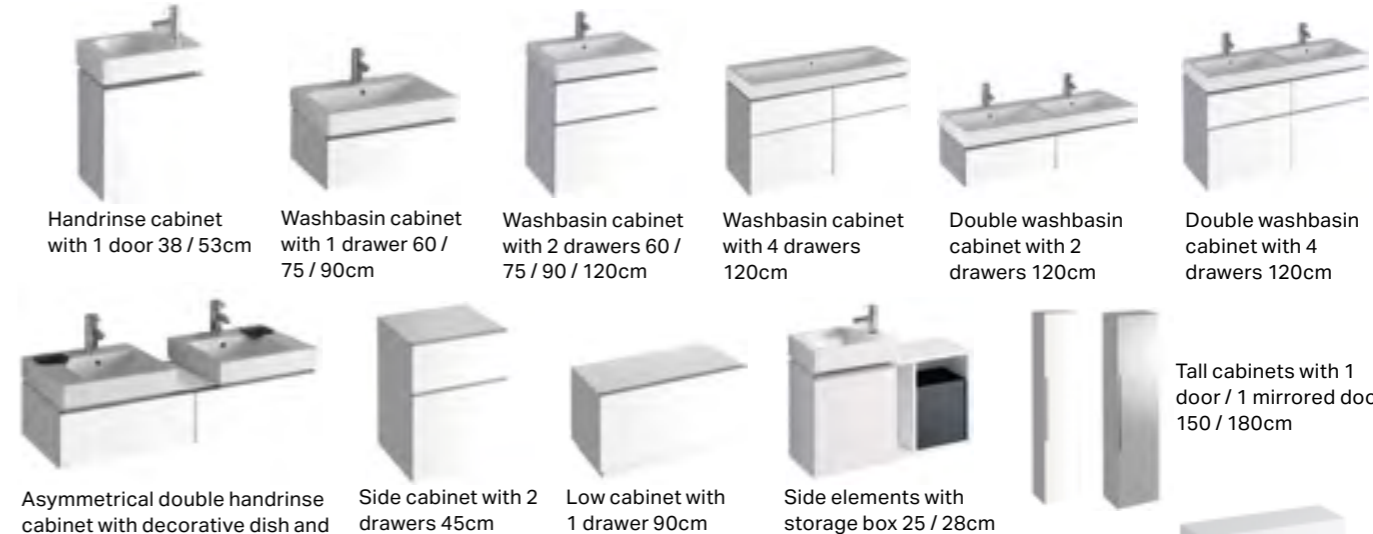

FURNITURE

COLOUR FINISHES

FURNITURE