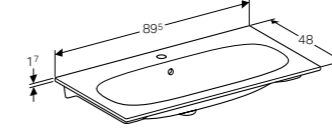

75cm washbasin, with shelf surface

W 74.5 / D 48.2 / H 5.5cm

Can be installed with a washbasin cabinet, visible overflow.

Art. no.	Product Description
500.622.01.2	Centred tap hole

90cm slim rim washbasin