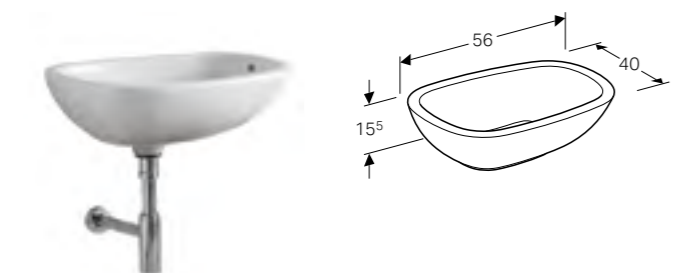

56cm lay-on washbasin
W 56 / D 40 / H 15.5cm

Lay-on washbasin, with ceramic cover cap, asymmetrical, can be installed with a washbasin cabinet.

Art. no.	Product Description
500.542.01.1	Without tap hole, without overflow
500.543.01.1	Without tap hole, visible overflow