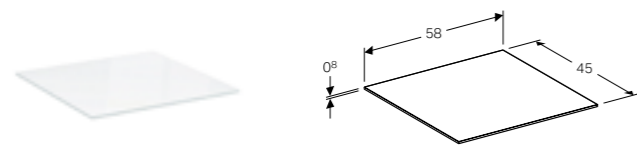

58cm glass shelf

W 58 / D 45 / H 0.8cm

Can be combined with side cabinet with one drawer.

Art. no.	Product Description
500.524.00.1	58cm