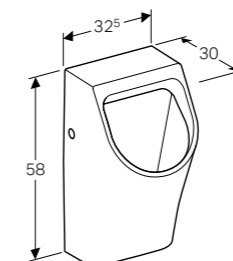

Urinal for concealed urinal flush control, outlet to the rear
W 32.5 / D 30 / H 58cm
Wall-mounted, with flush rim, hidden trap, hidden fastening, easy to fasten thanks to Geberit fastening set Kerafix, for urinal.
Art. no. Product Description
500.254.01.1 White