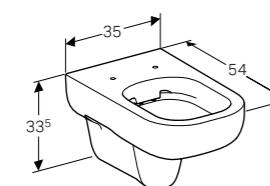

Wall-hung toilet, Rimfree®

W 35 / D 54 / H 33.5cm

Washdown toilet pan, 6/4L or 4/2.6L.

Art. no. Product Description
500.210.01.1 White