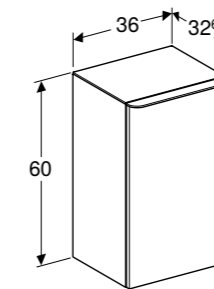

Low cabinet short projection
W 36 / D 32.6 / H 60cm

Art. no.	Product Description
500.359.00.1	RH door white
500.359.JK.1	RH door lava
500.359.JL.1	RH door sand
500.359.JR.1	RH door walnut
500.360.00.1	LH door white
500.360.JK.1	LH door lava
500.360.JL.1	LH door sand
500.360.JR.1	LH door walnut

LH - Hinge mounted on left
RH - Hinge mounted on right