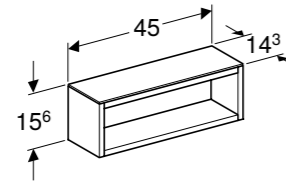

450mm box shelf
W 87 / D 49 / H 62.5cm
Wall-mounted, delivered pre-assembled.

Art. no.	Product Description
500.362.00.1	White
500.362.JK.1	Lava
500.362.JL.1	Sand
500.362.JR.1	Walnut