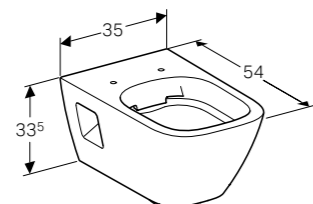

Square wall-hung toilet, opening for wall mounting, Rimfree®
W 35 / D 54 / H 33.5cm
Washdown toilet pan, 6/4L.
Art. no. Product Description
500.200.01.1 White

Square slim soft close seat & cover with quick release hinges to suit premium WC (wrap over)
Hinges made of metal, slim design, overlapping lid, quick release
Art. no. Product Description
500.687.01.1 White