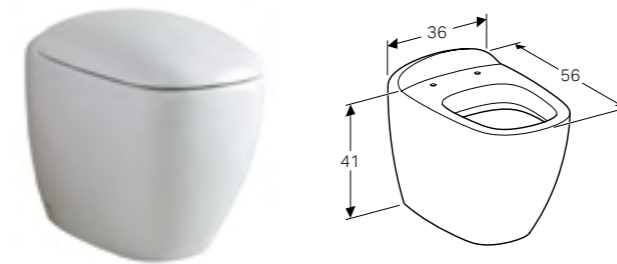

With right or left storage shelf, light operated by wall switch, mirror surface with LED light strip integrated in frame.

Art. no.	Product Description
500.571.JI.1	Beige oak
500.571.JJ.1	Grey-brown oak

NEW

Floor-standing toilet, back-to-wall, Rimfree®
W 36 / D 56 / H 41cm

Washdown toilet pan, 6/4L, with flush rim, horizontal or vertical outlet, hidden fastening.

Art. no.	Product Description
500.512.01.1	White