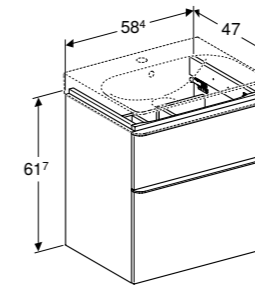

Cabinet for 60cm washbasin, with two SoftClosing mechanism drawers

W 56.8 / D 49 / H 62.5cm

Wall-mounted, integrated handles, moisture-resistant, delivered pre-assembled.

Art. no. 500.352.00.1 **Product Description** White
500.352.JK.1 Lava
500.352.JL.1 Sand
500.352.JR.1 Walnut