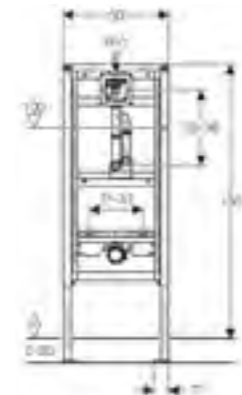

Geberit Duofix frame for urinal, 112-130cm, Universal

Art. no. 111.622.00.1 **Product Description**
With pipe interrupter