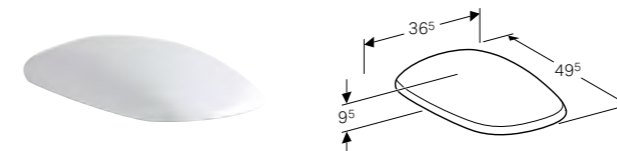

Toilet seat, SoftClosing mechanism
W 36.5 / D 49.5 / H 9.5cm

Hinges made of metal, overlapping toilet lid.

Art. no.	Product Description
500.540.01.1	White