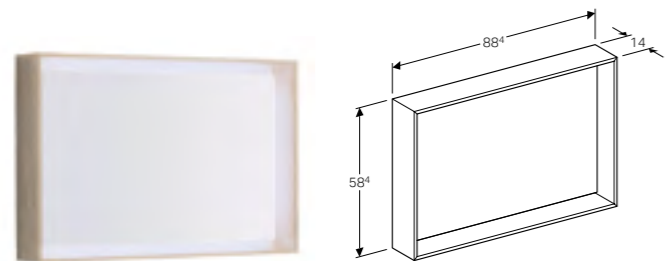

Set of feet
W 7 / D 48.8 / H 21cm

Set of 2 pieces.

Art. no.	Product Description
500.573.39.1	Champagne

90cm mirror with ambient lighting
W 88.4 / D 14 / H 58.4cm

Mirror surface with LED light strip integrated in frame, light operated by wall switch, frame made of wood.