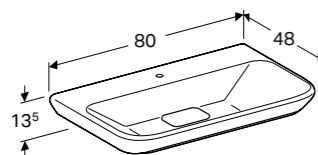

80cm washbasin
W 80 / D 48 / H 13.5cm
Washbasin without overflow, suitable for Clou overflow system or running waste, can be installed with a washbasin cabinet.
Art. no.
125480600