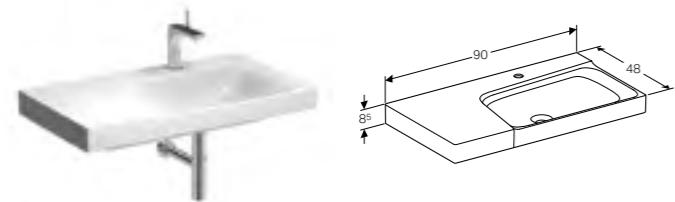

90cm washbasin with shelf surface

W 90 / D 48 / H 8.5cm

Washbasin without overflow, compatible with running waste, can be installed with a washbasin cabinet.

Art. no.	Product Description
500.535.01.1	Right tap hole, shelf space left
500.536.01.1	Without tap hole, shelf space left