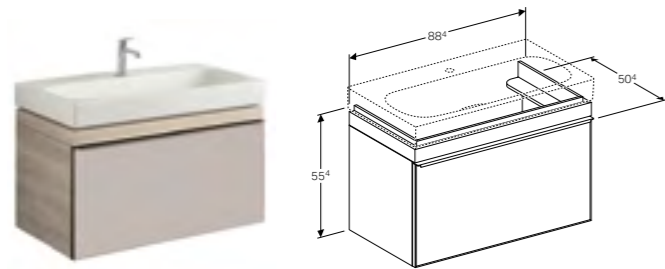

Cabinet for 90cm washbasin, with one SoftClosing mechanism drawer
W 88.4 / D 50.4 / H 55.4cm

Wall-mounted, opening via handle, can be equipped with feet, front panel made of glass, frame made of metal, delivered pre-assembled.

Art. no.	Product Description
500.559.JI.1	Taupe, beige oak
500.559.JJ.1	Black, grey-brown oak