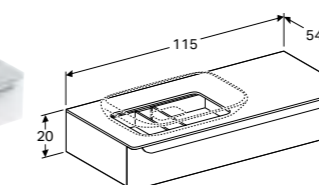

115cm countertop washbasin unit RH shelf
W 115 / D 54.5 / H 20cm
Wall-mounted, opening via handle, moisture resistant, delivered pre-assembled.
Art. no.   **Product Description**
824160000   White
824161000   Taupe