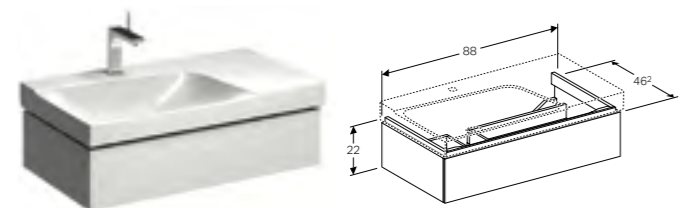

Cabinet for 90cm washbasin, with one drawer

W 88 / D 46.2 / H 22cm

Wall-mounted, opened using push-to-open mechanism, moisture-resistant, LED lighting, delivered pre-assembled.

Art. no.	Product Description
500.514.01.1	White, siphon cut out right
500.514.43.1	Scultura grey, siphon cut out right
500.514.00.1	Matt grey, siphon cut out right