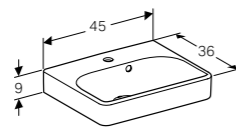

ACCESSORIES

Box shelf 45cm Drawer inserts Feet

COLOUR FINISHES

white, high-gloss coated lava, matt coated sand grey, high-gloss coated hickory, wood-textured melamine

45cm square handrinse washbasin

W 45 / D 36 / H 9cm