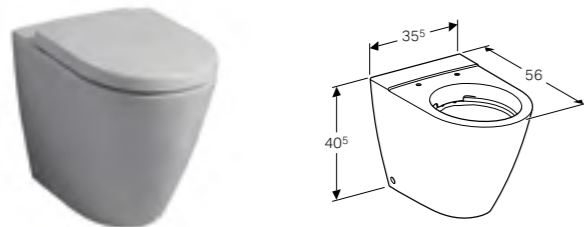

Floor-standing toilet, Rimfree®
W 35.5 / D 56 / H 40.5cm
Back-to-wall, washdown toilet pan, 6/4L, horizontal or vertical outlet, hidden fastening.
Art. no. 214020000 **Product Description** White