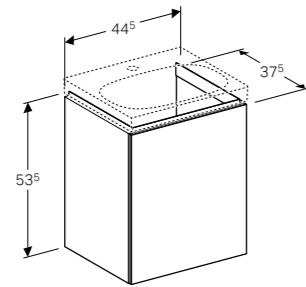

Cabinet for 45cm handrinse basin, with one door
W 44.5 / D 37.5 / H 53.5cm

Wall-mounted, opened using push-to-open mechanism, left or right hinge side, moisture-resistant, delivered pre-assembled.

Art. no.	Product Description
500.608.01.2	White
500.608.JK.2	Lava
500.608.JL.2	Sand
500.608.16.1	Black