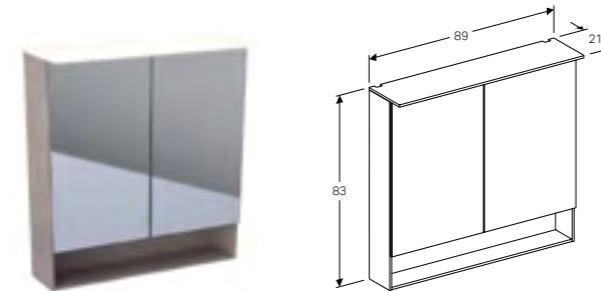

90cm mirror cabinet with functional lighting, two doors
W 89 / D 21.5 / H 83cm
LED lighting, internal lighting, sensor switch, power socket, USB port, mirrored back side, magnification mirror, storage boxes on inside of doors.

Art. no.	Product Description
500.646.00.1	Mystik oak