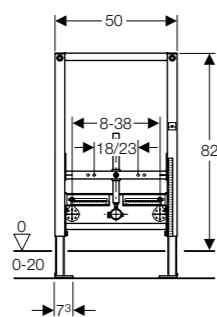

BIDETS AND URINALS FRAMES

Geberit Duofix frame for bidet, 82cm, Universal

Art. no. 111.543.00.1 **Product Description**
With wall brackets, backplate elbows and chrome isolating valves