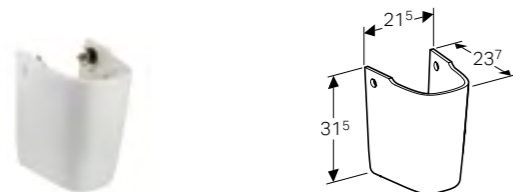

Half pedestal for square handrinse basins

W 21.5 / D 23.7 / H 31.5cm

Easy fastening with Geberit fastening set Kerafix.

Art. no. Product Description
500.575.01.1 White

Toilet seat, overlapping lid

W 35.5 / D 45 / H 4.5cm

Hinges made of metal. Not compatible with 500.215.01.1

Art. no. Product Description
500.235.01.1 White
500.236.01.1 White, SoftClosing