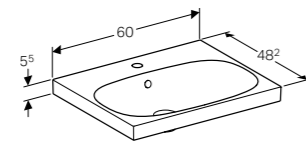

60cm washbasin
W 60 / D 48.2 / H 5.5cm

Can be installed with a washbasin cabinet, visible overflow.

Art. no.	Product Description
500.620.01.2	Centred tap hole