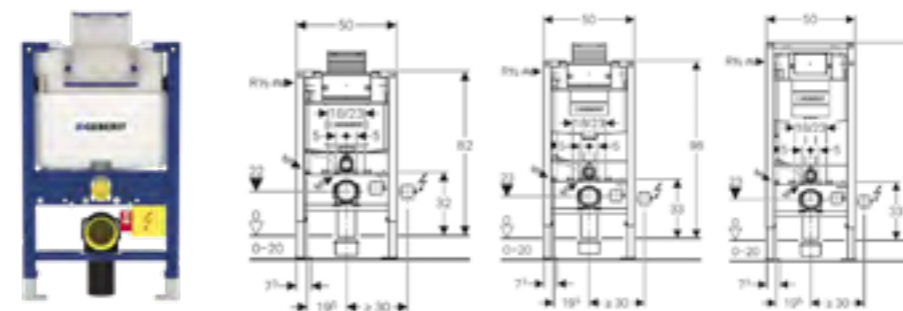

Geberit low-height furniture cistern, 6/3 litres, pneumatic flush actuation for single or dual flush buttons

Art. no.	Product Description
109.721.00.2	Installation height 79cm

GEBERIT FRAMES

Geberit Duofix WC frame with Omega cistern 12cm