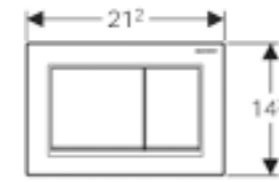

W 24 / D 0.4 / H 15.8cm

For Sigma 8cm cistern.

Art. no.	Product Description
115.627.SI.1	White glass
115.627.SJ.1	Black glass
115.627.SQ.1	Umber glass
115.627.00.1	Customisation
115.627.FW.1	Stainless steel brushed