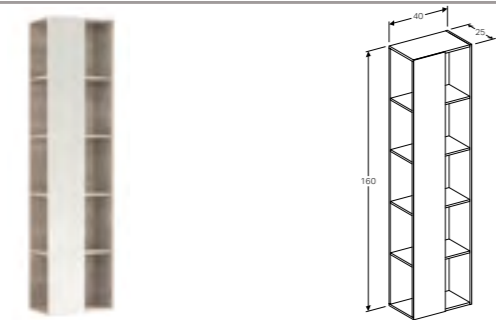

160cm shelf unit with mirror
W 40 / D 50.4 / H 160cm

Delivered pre-assembled.

Art. no.	Product Description
500.569.JI.1	Taupe, beige oak
500.569.JJ.1	Black, grey-brown oak