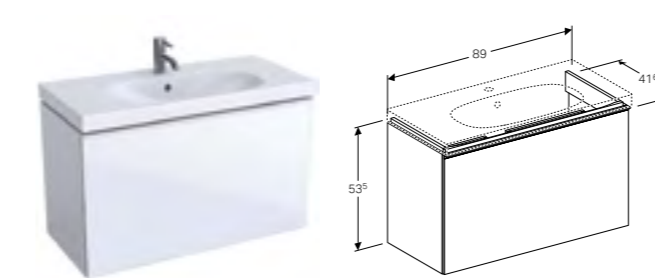

Cabinet for 90cm washbasin, with one drawer and internal drawer, small projection
W 89 / D 41.6 / H 53.5cm
Wall-mounted, opening via handle, drawer with SoftClosing mechanism, moisture-resistant, delivered pre-assembled.

Art. no.	Product Description
500.616.01.2	White
500.616.JK.2	Lava
500.616.JL.2	Sand
500.616.16.1	Black