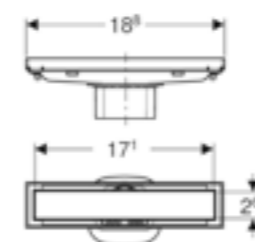

WALL DRAIN

Geberit wall drain

The Geberit wall drain is available in different designs to match your bathroom.

Art. no.	Product Description
457.538.00.1	Geberit Kombifix frame for shower, with wall drain, floor construction height from 90cm

Accessories

154.340.FW.1	Collector profile for Geberit wall drain for shower: L115cm

Ready-to-fit set

154.336.FW.1	Ready-to-fit set for Geberit wall drain, made of stainless steel
154.337.FW.1	Ready-to-fit set for Geberit wall drain, made of stainless steel, screwable
154.335.11.1	Ready-to-fit set for Geberit wall drain, made of plastic, white
154.335.21.1	Ready-to-fit set for Geberit wall drain, made of plastic, gloss chrome
154.338.00.1	Ready-to-fit set for Geberit wall drain, tile-bearing, without frame
154.339.00.1	Ready-to-fit set for Geberit wall drain, tile-bearing, multi-piece

Shower board

154.252.00.1	Geberit shower board, tile-bearing, with V-slope: B90cm L90cm
154.253.00.1	Geberit shower board, tile-bearing, with V-slope: B100cm L100cm
154.254.00.1	Geberit shower board, tile-bearing, with V-slope: B90cm L120cm
154.255.00.1	Geberit shower board, tile-bearing, with V-slope: B100cm L120cm
154.265.00.1	Geberit shower board, tile-bearing, with L-slope
154.248.00.1	Extension for Geberit shower board

CLEANLINE

Installation set for Geberit shower channels of the CleanLine series

Art. no.	Product Description
154.154.00.1	Floor construction height from 90mm

d, ø	Outer diameter	5.5cm
B	Width	13cm
H	Height	9cm
H1	Height	9-20cm
h	Height, partial diameter	4.2cm
L	Length	30cm
L1	Length	35.8cm

Geberit CleanLine20