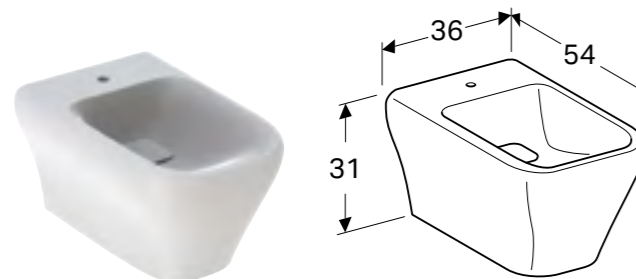

Wall hung bidet
W 36 / D 54 / H 31cm
Hidden water supply connection, hidden fastening.
Art. no.
235450600