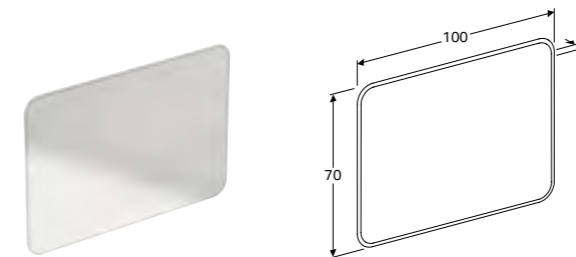

100cm mirror
W 100 / D 3 / H 70cm
LED lighting, indirect lighting, light operated by wall switch, heated rear to prevent mirror steaming up.
Art. no.
824300000