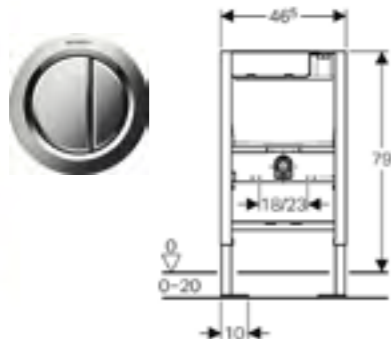

Geberit Duofix frame for wall-hung toilet, 79cm, with low-height furniture cistern

Art. no. 111.206.21.2
Product Description Duofix element for wall-hung WC, 79 cm, with low-height furniture cistern, remote flush actuation type 01
111.207.00.2 Duofix element for wall-hung WC, 79 cm, with low-height furniture cistern