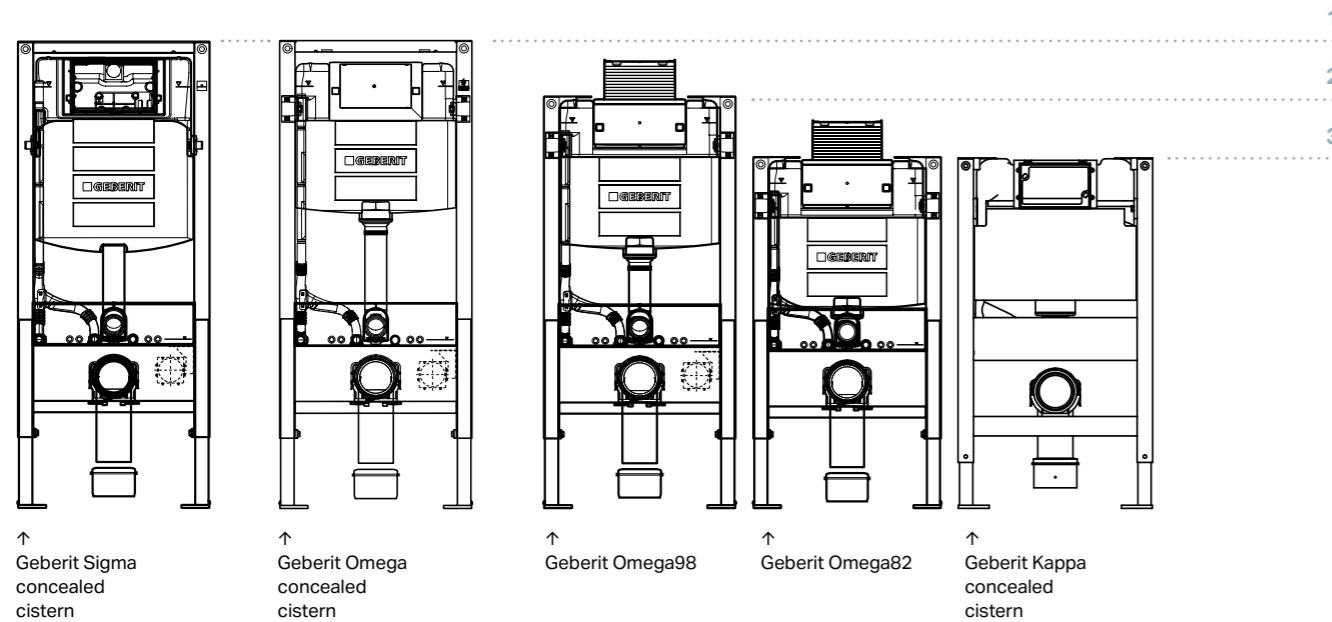

GEBERIT CONCEALED CISTERNS

POWERFUL TECHNOLOGY BEHIND THE WALL

Geberit frame technology not only offers flexible design choice but also sustainability and reliability for both you and the environment. Geberit concealed cisterns are available in different heights to fit every bathroom. The cisterns are equipped for installation requiring electrical connections. This means shower toilets, odour extraction units, touchless

www.geberit.co.uk

GEBERIT CONCEALED FLUSH TECHNOLOGY

1 Construction height 112 cm. 2 Construction height 98 cm. 3 Construction height 82 cm.

- Number one in the field of sanitary technology in Europe
- Over 50 years experience with concealed cisterns
- Installed more than 60 million times
- At least 25 years guaranteed spare parts availability
- Water-saving
- Load-bearing capacity of up to 63 stones
- Insert for in-cistern blocks
- Wide range of designs, functions and installation options
- Odour extraction
- Prepared for electrical connection
- Height-adjustable at installation