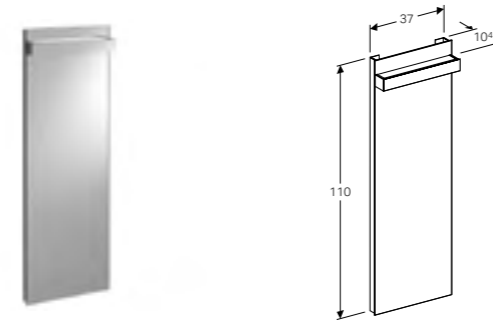

37cm mirror with functional lighting
 W 37 / D 10.4 / H 110cm
 Mechanical switch, adjustable lamp, LED lighting.

Art. no.	Product Description
840537000	12 W, 234 lm

60cm mirror with functional lighting
 W 60 / D 10.4 / H 75cm
 Mechanical switch, adjustable lamp, LED lighting.