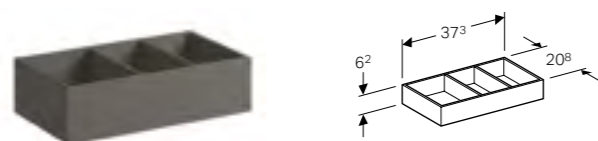

38cm organising box

W 37.3 / D 20.8 / H 6.2cm

Can be combined with side cabinet with two drawers.

Art. no.	Product Description
500.527.00.1	H-partition