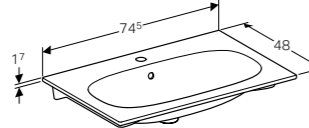

75cm slim rim washbasin

W 74.5 / D 48 / H 1.7cm

For mounting on a washbasin cabinet, visible overflow.

Art. no.	Product Description
500.641.01.2	Centred tap hole