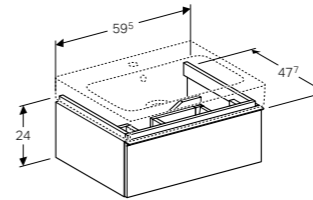

Cabinet for 60cm washbasin, with one drawer
W 59.5 / D 47.7 / H 24cm

Wall-mounted, handle included, drawer with SoftClosing mechanism, delivered pre-assembled.

Art. no.	Product Description
840260000	White
841262000	Natural oak
841261000	Lava