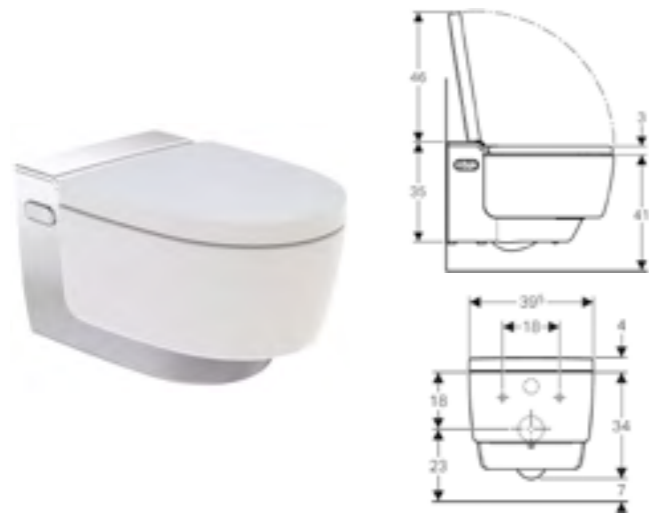

COMPLETE SOLUTIONS

Geberit AquaClean Mera Comfort
W 36 / D 59 / H 38cm
Designer shower toilet that meets the highest standards.

Art. no.	Product Description
146.210.11.1	Shower toilet with plated cover, white
146.210.21.1	Shower toilet with plated cover, chrome