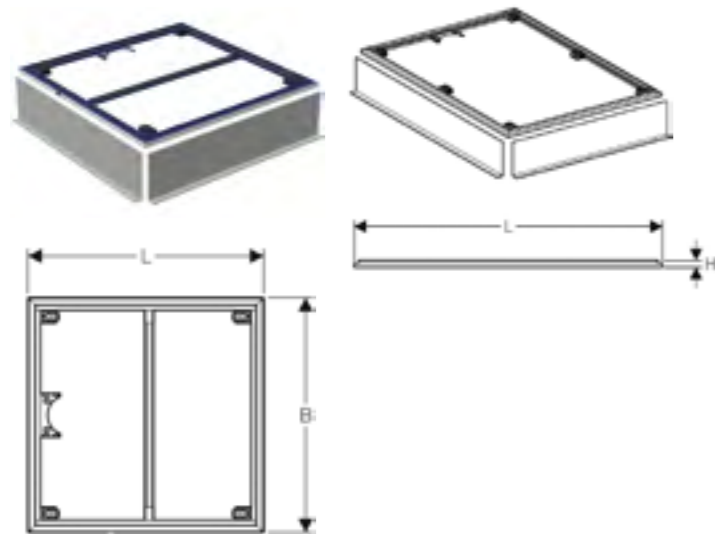

Geberit Setaplano installation set
6 feet installation set for Geberit shower surface Setaplano.

Art. no.	Product Description
154.010.00.1	Depth of water seal 50 mm: d50mm
154.011.00.1	Depth of water seal 50 mm: d56mm
154.012.00.1	Depth of water seal 50 mm: d50/55mm

Art. No.	d Dia (mm)	H (cm)	H1 (cm)	h	L (cm)
154.010.00.1	50	11.5-16.5	11.5	3.3	16.3
154.011.00.1	56	11.5-16.5	11.5	3.3	16.3
154.012.00.1	50/55	11.5-16.5	11.5	3.3	16.3

Geberit Setaplano installation set
4 feet installation set for Geberit shower surface Setaplano.

Art. no.	Product Description
154.013.00.1	Depth of water seal 50 mm: d50mm
154.014.00.1	Depth of water seal 50 mm: d56mm
154.015.00.1	Depth of water seal 50 mm: d50/55mm

Art. No.	d Dia (mm)	H (cm)	H1 (cm)	h	L (cm)
154.013.00.1	50	11.5-16.5	11.5	3.3	16.3
154.014.00.1	56	11.5-16.5	11.5	3.3	16.3
154.015.00.1	50/55	11.5-16.5	11.5	3.3	16.3

Geberit Setaplano installation frame
Installation frame for Geberit shower surfaces Setaplano.

Art. no.	Product Description
154.460.00.1	Up to 100cm, for 4 feet: B80cm L80cm
154.462.00.1	Up to 100cm, for 4 feet: B80cm L100cm
154.470.00.1	Up to 100cm, for 4 feet: B90cm L90cm
154.471.00.1	Up to 100cm, for 4 feet: B90cm L100cm
154.480.00.1	Up to 100cm, for 4 feet: B100cm L100cm
154.464.00.1	Over 100cm, for 6 feet: B80cm L120cm
154.466.00.1	Over 100cm, for 6 feet: B80cm L140cm
154.467.00.1	Over 100cm, for 6 feet: B80cm L150cm
154.473.00.1	Over 100cm, for 6 feet: B90cm L120cm
154.475.00.1	Over 100cm, for 6 feet: B90cm L140cm
154.482.00.1	Over 100cm, for 6 feet: B100cm L120cm
154.484.00.1	Over 100cm, for 6 feet: B100cm L140cm
154.490.00.1	Over 100cm, for 6 feet: B120cm L120cm