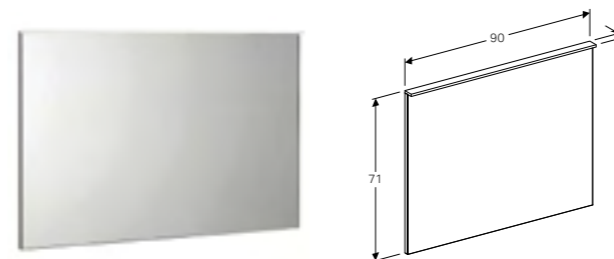

58cm glass shelf

W 58 / D 45 / H 0.8cm

Can be combined with side cabinet with one drawer.

Art. no.	Product Description
500.524.00.1	58cm

90cm mirror with functional and ambient lighting

W 90 / D 5.5 / H 71cm