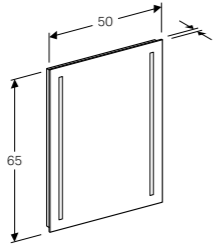

50cm mirror with functional side lighting
W 50 / D 3.6 / H 65cm
Mechanical switch, LED lighting.
Art. no.
500.581.00.1