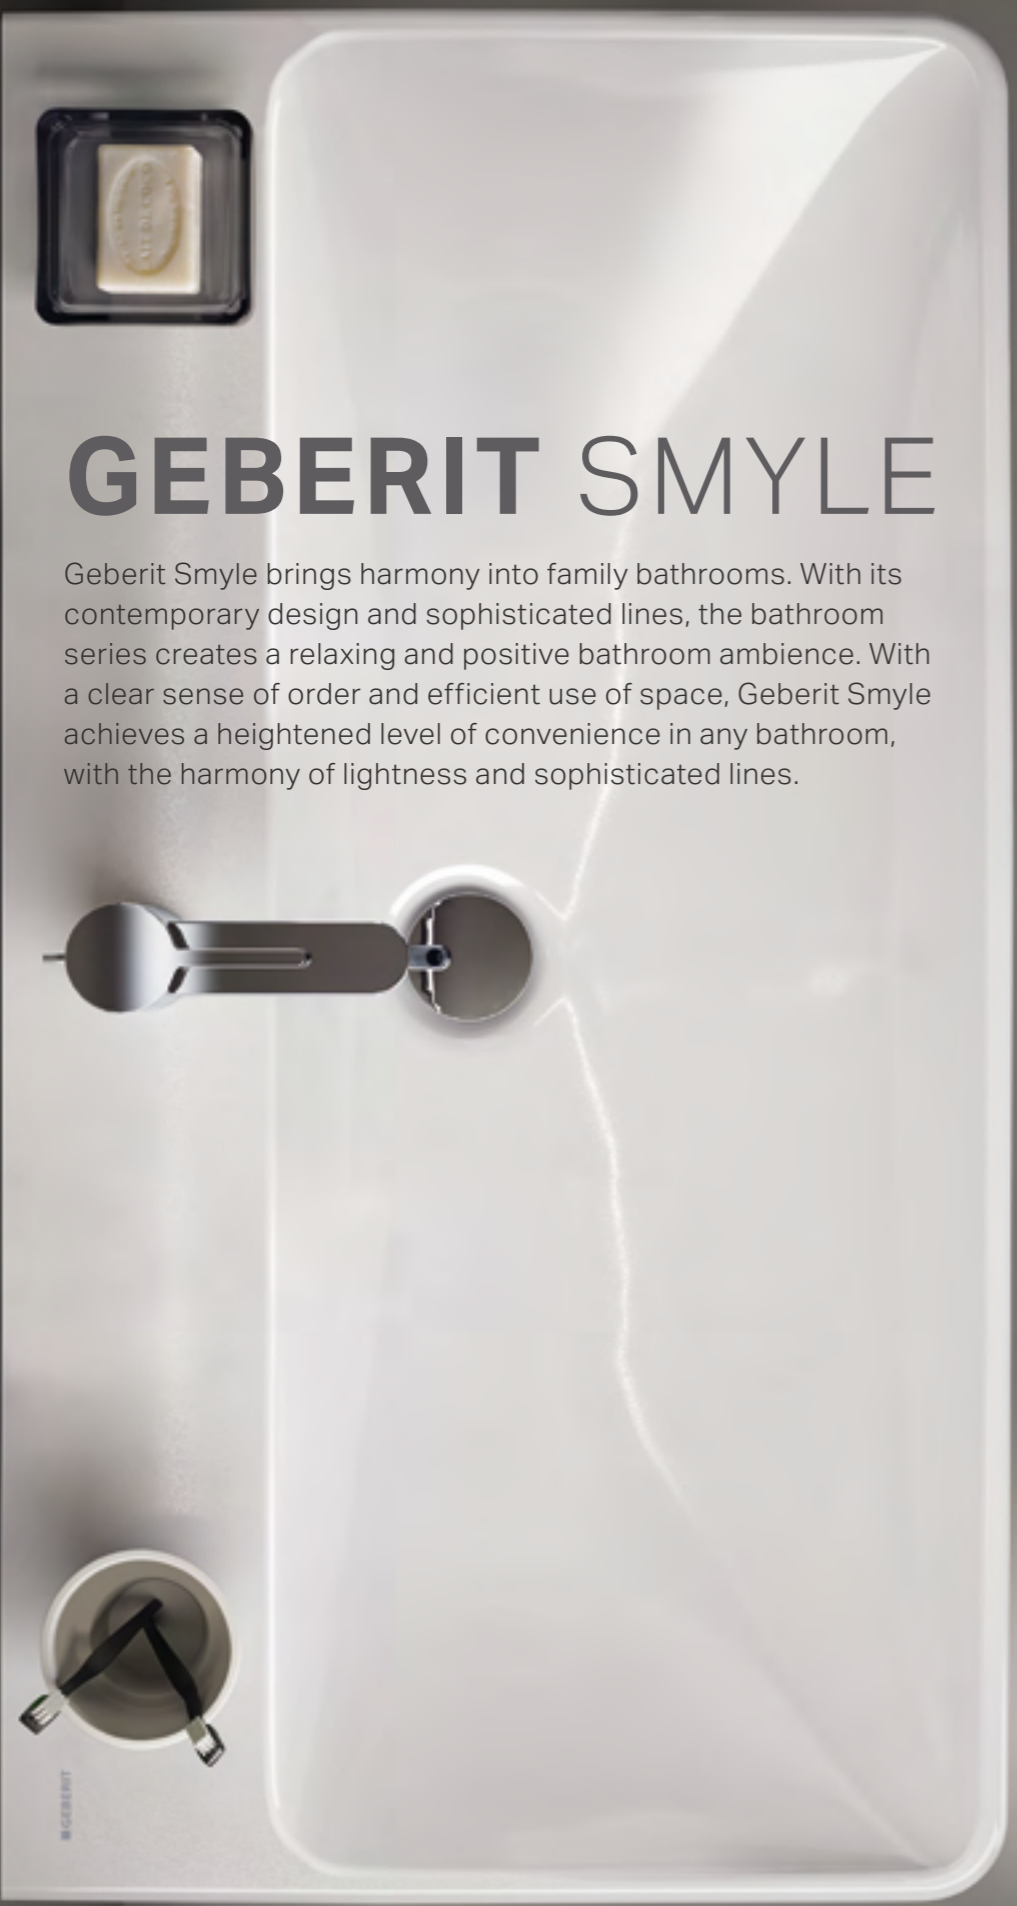

Square wall-hung toilet, Rimfree®
 W 35 / D 54 / H 23.5cm
 Washdown toilet pan, 6/4L or 4/2.6L, hidden fastening.
Art. no. **Product Description**
 201950000 White

Square toilet seat
 W 36.5 / D 44.9 / H 4.7cm
 Hinges made of metal, overlapping toilet lid.
Art. no. **Product Description**
 571900000 White
 571910000 White, SoftClosing

Square floor-standing bidet
 W 35.5 / D 56 / H 40cm
 Back-to-wall, hidden water supply connection, hidden fastening.
Art. no. **Product Description**
 231950000 White

Rimfree

NEW

GEBERIT SMYLE

Geberit Smyle brings harmony into family bathrooms. With its contemporary design and sophisticated lines, the bathroom series creates a relaxing and positive bathroom ambience. With a clear sense of order and efficient use of space, Geberit Smyle achieves a heightened level of convenience in any bathroom, with the harmony of lightness and sophisticated lines.