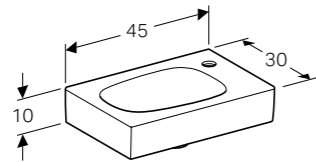

Black, grey-brown
oak wooden
structured
melamine

GLASS

Taupe glass

Black glass

HANDLE, FEET

Champagne

All Geberit bathroom furniture ranges are made of moisture-resistant material.

45cm handrinse basin
W 45 / D 30 / H 10cm