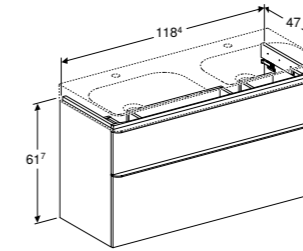

Cabinet for 120cm double washbasin, with two SoftClosing mechanism drawers
W 116.8 / D 49 / H 62.5cm

Wall-mounted, integrated handles, moisture-resistant, delivered pre-assembled.

Art. no.	Product Description
500.356.00.1	White
500.356.JK.1	Lava
500.356.JL.1	Sand
500.356.JR.1	Walnut