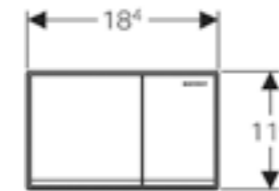

Geberit Omega60

W 18.4 / D 2.4 - 9 / H 11.4cm

Art. no.	Product Description
115.081.SI.1	White glass
115.081.SQ.1	Umber glass
115.081.SJ.1	Black glass
115.081.GH.1	Chrome brushed