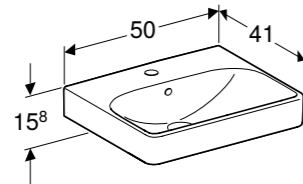

50cm square washbasin

W 50 / D 41 / H 15.8cm

Visible overflow, can be installed with cabinet for basin.

Art. no. 500.256.01.1 **Product Description** Centred tap hole