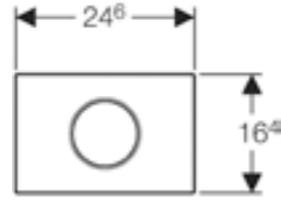

FLUSH PLATES

TOUCHLESS

Geberit Sigma10 touchless
W 26.4 / D 1.4 / H 16.4cm
Battery powered version also available.

Art. no.	Product Description
115.907.KJ.1	White / gloss chrome
115.907.KK.1	White / gold-plated
115.907.KL.1	White / matt chrome
115.907.KN.1	Matt chrome / gloss chrome
115.907.KH.1	Gloss chrome / matt chrome
115.907.KM.1	Black / gloss chrome
115.907.SN.1	Stainless steel brushed / polished