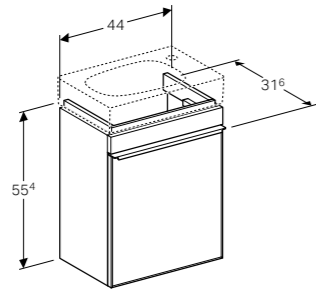

Cabinet for 45cm handrinse basin, with one door
W 44 / D 31.6 / H 55.4cm

Wall-mounted, opening via handle, can be equipped with feet, front panel made of glass, frame made of metal, delivered pre-assembled.

Art. no.	Product Description
500.555.JI.1	Taupe, beige oak
500.555.JJ.1	Black, grey-brown oak