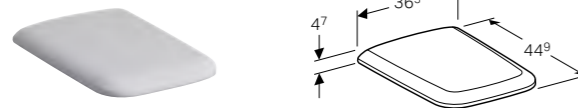

Square toilet seat
W 36.5 / D 44.9 / H 4.7cm
Hinges made of metal, overlapping toilet lid.
Art. no.   **Product Description**
571900000   White
571910000   White, SoftClosing