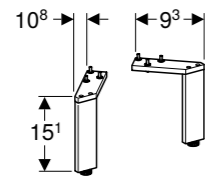

Square set of feet
Height adjustable
Art. no. 500.367.00.1