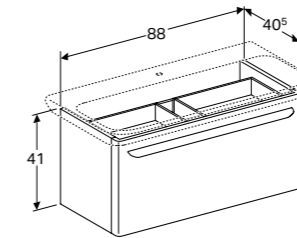

100cm washbasin unit
W 88 / D 40.5 / H 41cm
Wall-mounted, opening via handle, moisture resistant, delivered pre-assembled.
Art. no.   **Product Description**
824100000   White
824101000   Taupe