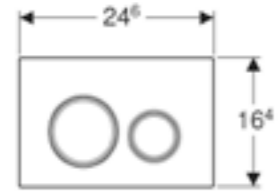

Geberit Sigma21

W 24.6 / D 1.2 / H 16.4cm

Art. no.	Product Description
115.884.SI.1	White glass
115.884.SJ.1	Black glass
115.884.TG.1	Sand glass
115.884.OO.1	Customisation
115.884.JM.1	Mustang slate