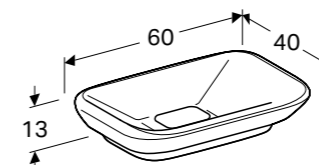

130cm double washbasin
 W 130 / D 48 / H 13.5cm
 Wall-mounted, opening via handle, moisture resistant, delivered pre-assembled.
Art. no.
 135430600

116cm double washbasin unit
 W 116 / D 43 / H 41cm
 Wall-mounted, opening via handle, moisture resistant, delivered pre-assembled.
Art. no. **Product Description**
 824130000 White
 824131000 Taupe