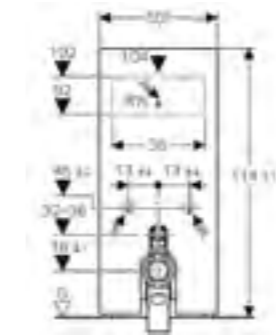

Geberit Monolith
W 50.5 / D 10.6 / H 114cm
Floor-standing toilet, height 114cm.

Art. no.	Product Description
131.033.SJ.5	Black
131.033.SQ.5	Umber
131.033.TG.5	Sand
131.033.SI.5	White