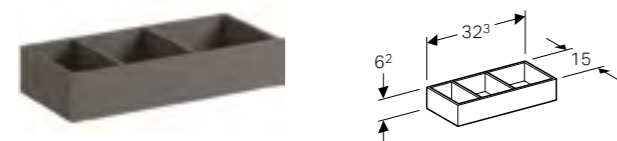

33cm organising box

W 32.3 / D 15 / H 6.2cm

Can be combined with side cabinet with one drawer.

Art. no.	Product Description
500.526.00.1	H-partition