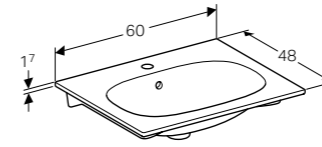

60cm slim rim washbasin
W 60 / D 48 / H 17cm

For mounting on a washbasin cabinet, visible overflow.

Art. no.	Product Description
500.640.01.2	Centred tap hole