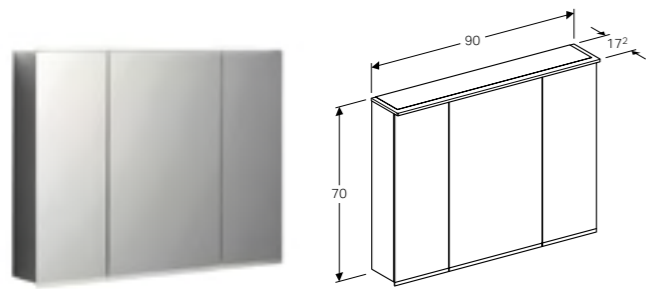

Option plus 90cm mirror cabinet with functional and ambient lighting, three doors
W 90 / D 17.2 / H 70cm

LED lighting, indirect lighting, touch-sensor switch for the upper light, touch-sensor switch for the bottom light, power socket, USB port, mirrored body, mirrored back side, doors mirrored on both sides, movable shelves. The Option Plus mirror cabinets also include a magnetic accessory holder.

Art. no.
500.596.P5.1