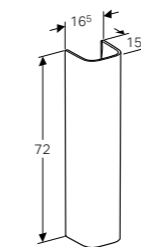

Square full pedestal
W 16.5 / D 15 / H 72cm
For use with square 45cm and 60cm washbasins.
Art. no. 500.342.01.1 **Product Description** White