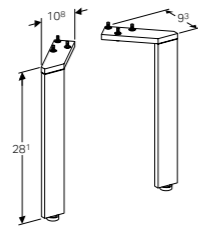

Set of feet
W 10.8 / D 9.3 / H 28.1cm
Height-adjustable.
Art. no. 500.658.00.2 **Product Description** Gloss chrome-plated