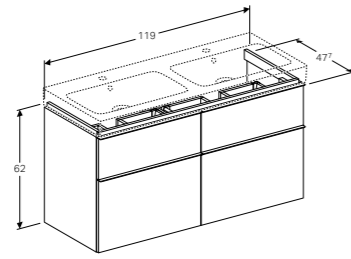

Cabinet for 120cm double washbasin, with four drawers
W 119 / D 47.7 / H 62cm

Wall-mounted, opening via handle, drawer with SoftClosing mechanism, delivered pre-assembled.

Art. no.	Product Description
84052000	White
841522000	Natural oak
841521000	Lava