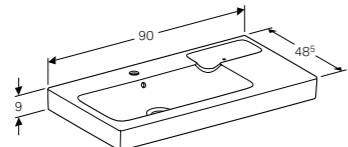

Wall-mounted, opening via handle, drawer with SoftClosing mechanism, delivered pre-assembled.

Art. no.	Product Description
840120000	White
841122000	Natural oak
841121000	Lava

90cm washbasin with shelf surface and decorative dish
W 90 / D 48.5 / H 9cm