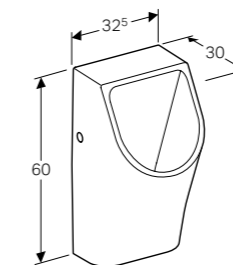

Wall-mounted bidet
W 35 / D 54 / H 33.5cm
Hidden water supply connection, visible overflow.
Art. no. Product Description
500.216.01.1 White

Square wall hung premium shrouded WC, Rimfree®
W 35 / D 54 / H 33.5cm
Washdown toilet pan, 6/4L.
Art. no. Product Description
500.208.01.1 White

Square wall-hung toilet, opening for wall mounting, Rimfree®
W 35 / D 54 / H 33.5cm
Washdown toilet pan, 6/4L.
Art. no. Product Description
500.200.01.1 White

Square slim soft close seat & cover with quick release hinges to suit premium WC (wrap over)
Hinges made of metal, slim design, overlapping lid, quick release
Art. no. Product Description
500.687.01.1 White

Square slim soft close seat & cover with quick release hinges to suit premium WC (sandwich)
Hinges made of metal, slim design, sandwich lid, quick release
Art. no. Product Description
500.688.01.1 White

Square toilet seat, overlapping lid
W 35.6 / D 45 / H 4.3cm
Hinges made of metal, slim design. Only compatible with 500.200.01.1
Art. no. Product Description
500.238.01.1 White
500.237.01.1 White, SoftClosing

Square toilet seat, sandwich shape
W 35.2 / D 45 / H 4.5cm
Hinges made of metal, slim design. Only compatible with 500.200.01.1
Art. no. Product Description
500.239.01.1 White
500.240.01.1 White, SoftClosing

Square toilet seat, slim
W 35.2 / D 45 / H 4.5cm
Soft close seat & cover with quick release hinges to suit premium WC (wrap over)
Art. no. Product Description
500.687.01.1 White

Square toilet seat, slim
W 35.2 / D 45 / H 4.5cm
Soft close seat & cover with quick release hinges to suit premium WC (sandwich)
Art. no. Product Description
500.688.01.1 White

Square wall-mounted bidet
W 35 / D 54 / H 26cm
Hidden water supply connection, visible overflow.
Art. no. Product Description
500.218.01.1 White