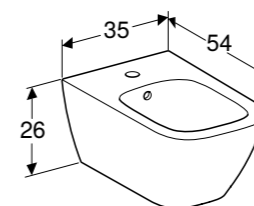

Square wall hung premium shrouded bidet
W 35 / D 54 / H 26cm
Art. no. Product Description
500.209.01.1 White