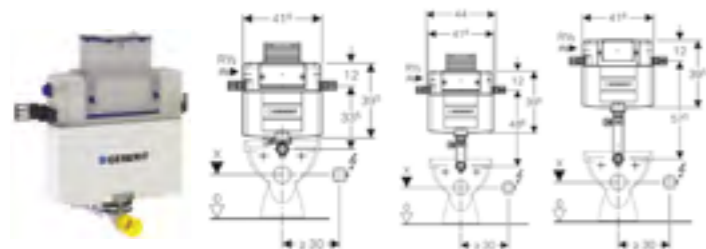

Geberit Omega concealed cistern 12cm, 6/3 litres

Art. no.	Product Description
109.041.00.1	Installation height 82cm
109.051.00.1	Installation height 98cm
109.061.00.1	Installation height 106cm