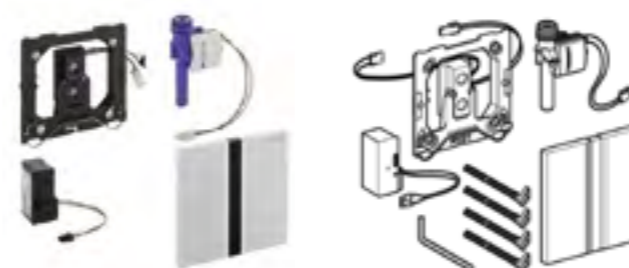

Geberit Duofix frame for urinal, 112-130cm, Universal

Art. no. 111.622.00.1 **Product Description**
With pipe interrupter

URINAL CONTROLS

Type 01

Type 10

Type 30

Type 50

Geberit urinal flush control with electronic flush actuation, mains operation