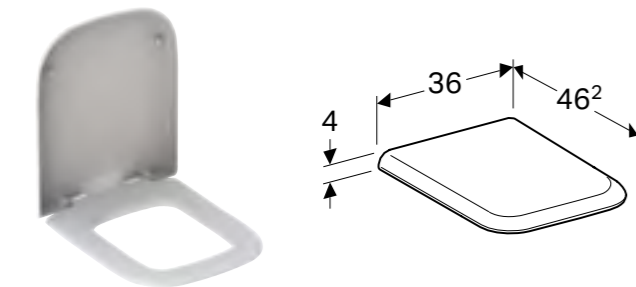

Wall hung WC Rimfree®
 W 36 / D 54 / H 37.5cm
 Washdown toilet pan 6/4L, hidden fastening.
Art. no.
 201460600

40cm mirror
 W 40 / D 3 / H 80cm
 LED lighting, indirect lighting, light operated by wall switch, heated rear to prevent mirror steaming up.
Art. no.
 824340000