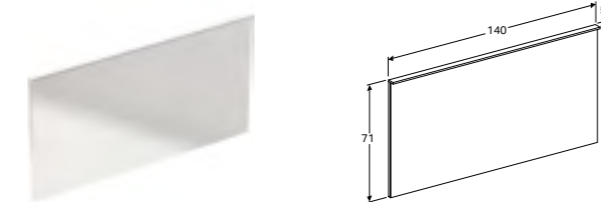

140cm mirror with functional and ambient lighting

W 140 / D 5.5 / H 71cm

Indirect lighting, heated rear to prevent mirror steaming up, touch-sensor switch, dimmable, LED lighting.

Art. no.	Product Description
500.203.00.1	140cm