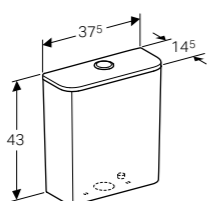

W 36 / D 53 / H 30cm

Washdown toilet pan, 6/4L or 4/2.6L.

Art. no. Product Description
500.215.01.1 White

Square exposed cistern, bottom water supply connection

W 37.5 / D 14.5 / H 43cm

Close-coupled, dual flush 4/2.6L, water supply connection on the bottom.