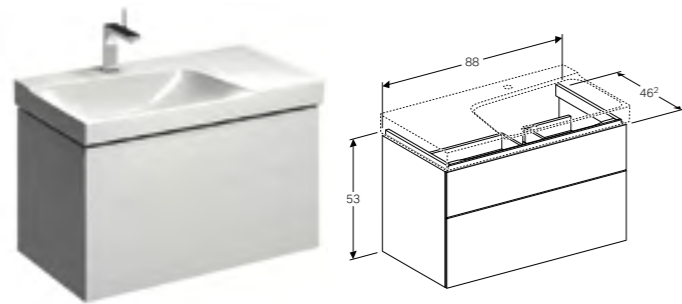

Cabinet for 90cm washbasin, with two drawers

W 88 / D 46.2 / H 53cm

Wall-mounted, opened using push-to-open mechanism, moisture-resistant, LED lighting, delivered pre-assembled.

Art. no.	Product Description
500.515.01.1	White, siphon cut out left
500.515.43.1	Scultura grey, siphon cut out left
500.515.00.1	Matt grey, siphon cut out left