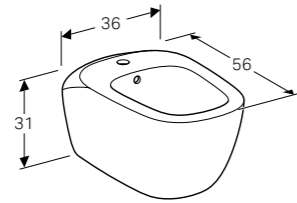

Wall-hung bidet
W 36 / D 56 / H 31cm
Hidden water supply connection, hidden fastening.
Art. no. 500.539.01.1 **Product Description** White

GEBERIT CITTERIO BATHROOM FURNITURE COLOURS

FRONT/PLATE	BODY	FRONT/PLATE	BODY	HANDLE/FEET

Taupé shiny glass   Oak beige wooden structured melamine   Black shiny glass   Oak grey-brown wooden structured melamine   Champagne

All Geberit bathroom furniture ranges are made of moisture-resistant material.

Hidden overflow	Hidden wall mounting	Hidden floor mounting	SoftClosing
Flush volume 4.5L	SoftClosing drawers/excerpts	Moisture resistant	Ground clearance

KeraTect®

Rimfree®