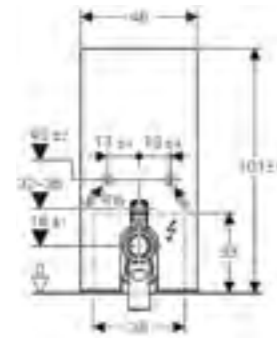

Art. no.	Product Description
131.231.SJ.5	Black
131.231.SQ.5	Umber
131.231.TG.5	Sand
131.231.SI.5	White

Geberit Monolith
W 50.5 / D 10.6 / H 114cm
Wall-hung toilet, height 114cm.

Art. no.	Product Description
131.031.SJ.5	Black
131.031.SQ.5	Umber
131.031.TG.5	Sand
131.031.SI.5	White