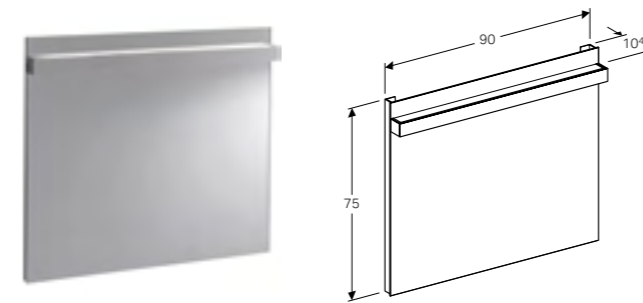

90cm mirror with functional lighting
W 90 / D 10.4 / H 75cm
Mechanical switch, adjustable lamp, LED lighting.

Art. no.	Product Description
840790000	30 W, 768 lm