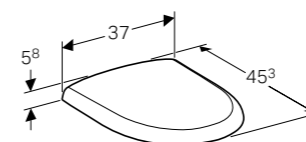

Round toilet seat, overlapping lid

W 37 / D 45.3 / H 5.8cm

Hinges made of metal. Only compatible with 500.215.01.1

Art. no. Product Description
500.231.01.1 White
500.232.01.1 White, SoftClosing