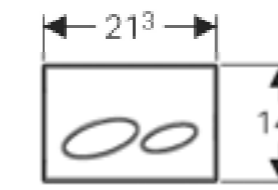

Geberit Kappa20

W 21.3 / D 1.5 / H 14.2cm

Art. no.	Product Description
115.228.11.1	White alpine
115.228.21.1	Gloss chrome
115.228.46.1	Matt chrome