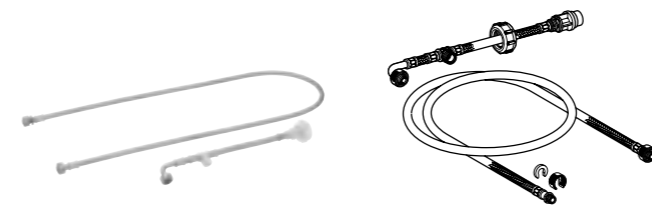

TOILET COMPLETE SOLUTIONS

Water supply connection set for Geberit concealed cisterns 12 / 15 cm, for Geberit AquaClean WC complete solutions
Art. no. 147.020.00.1