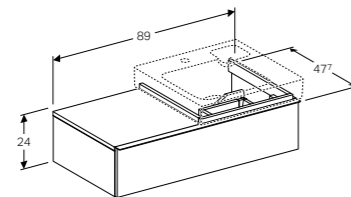

Cabinet for 50cm washbasin, with one drawer and shelf surface
W 89 / D 47.7 / H 24cm

Wall-mounted, opening via handle, drawer with SoftClosing mechanism, delivered pre-assembled.

Art. no.	Product Description
840590000	White, left hand
841592000	Natural oak, left hand
841591000	Lava, left hand
840490000	White, right hand
841492000	Natural oak, right hand
841491000	Lava, right hand