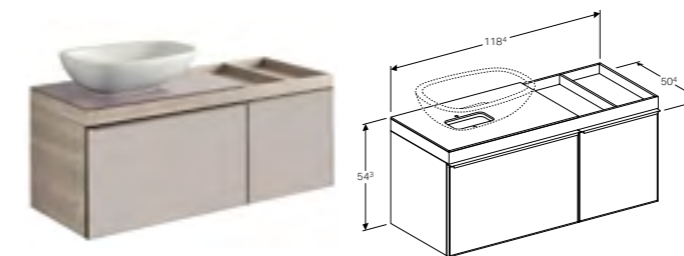

120cm cabinet for lay-on washbasin, with two SoftClosing mechanism drawers and shelf surface
W 118.4 / D 50.4 / H 54.3cm

Wall-mounted, opening via handle, front panel made of glass, can be equipped with feet, cover plate made of glass, frame made of metal, delivered pre-assembled.

Art. no.	Product Description
500.564.JI.1	Taupe, beige oak, right
500.564.JJ.1	Black, grey-brown oak, right