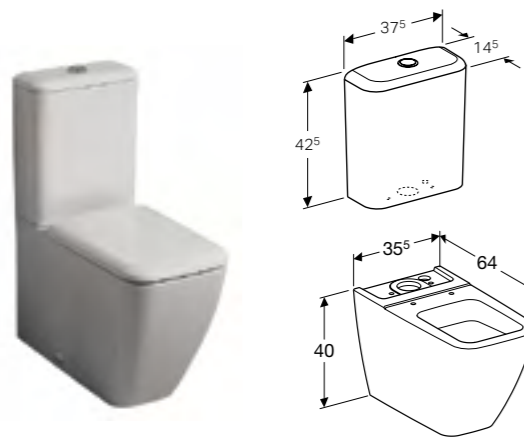

Square exposed cistern, bottom water supply connection
W 37.5 / D 14.5 / H 42.5cm
Close-coupled, dual flush, volume 6/4L, water supply connection on the bottom.
Art. no.   **Product Description**
500.411.01.1   White

Square close coupled fully back-to-wall toilet
W 35.5 / D 56 / H 40cm
Washdown toilet pan multi directional outlet, hidden fastening.
Art. no.   **Product Description**
200920000   White