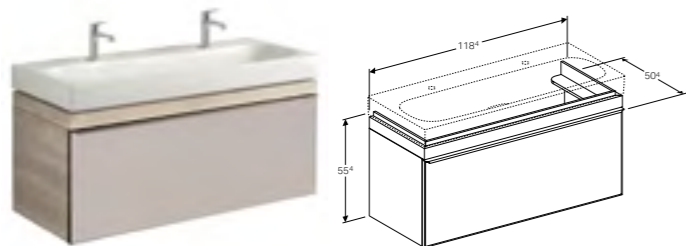

Cabinet for 120cm washbasin, with one SoftClosing mechanism drawer
W 118.4 / D 50.4 / H 55.4cm

Wall-mounted, opening via handle, can be equipped with feet, front panel made of glass, frame made of metal, delivered pre-assembled.

Art. no.	Product Description
500.566.JI.1	Taupe, beige oak
500.566.JJ.1	Black, grey-brown oak