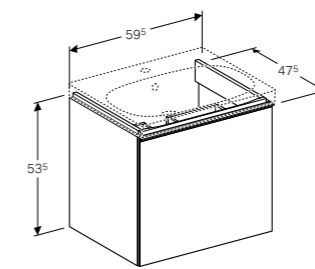

Cabinet for 60cm washbasin, with one drawer and internal drawer
W 59.5 / D 47.5 / H 53.5cm

Wall-mounted, opening via handle, drawer with SoftClosing mechanism, moisture-resistant, delivered pre-assembled.

Art. no.	Product Description
500.609.01.2	White
500.609.JK.2	Lava
500.609.JL.2	Sand
500.609.16.1	Black