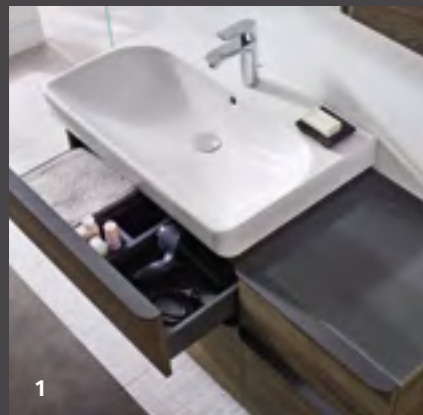

2

GEBERIT SMYLE BATHROOM FURNITURE

MORE DESIGN FREEDOM IN THE BATHROOM

As part of the facelift given to the Smyle bathroom series, Geberit adapted the furniture to the form and concept of the ceramic sanitary appliances. To achieve this, the furniture concept features thin washbasin contours. As is standard at Geberit, high-quality materials, coated surfaces and modular elements are used in order to achieve a high degree of flexibility. The washbasin cabinets, low cabinet, tall cabinet, shelf element and wall shelf with towel hook can be mixed and matched to create a wide range of furniture combinations that optimally use the space in the bathroom.

Depending on requirements, open cabinets can also be combined with closed ones, for example. The furniture is equipped with several surprising and useful features. Additionally available drawer inserts give the storage space a clear structure. Glass shelves and an internal mirror give the tall cabinets a touch of premium class. Colour-adapted glass tops protect the shelf surfaces on the low cabinets. The integrated profile handles have the same colour as the fronts of the furniture, with their matt surface and ornate lines forming a subtle contrast.

1