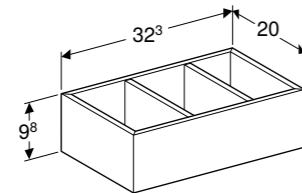

Square drawer insert high
H-partition suitable for Smyle units
Art. no. 500.676.00.1