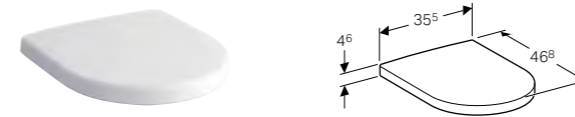

Exposed cistern, bottom water supply connection
W 37.5 / D 14.5 / H 42.5cm
Close-coupled, dual flush, volume 6/4L, water supply connection on the bottom.
Art. no. 500.409.01.1 **Product Description** White

Toilet seat
W 35.5 / D 46.8 / H 4.6cm
Hinges made of metal, overlapping toilet lid.
Art. no. 5474120000 **Product Description** White
5474130000 White, Softclosing

NEW

Toilet seat
W 35.5 / D 46.8 / H 4.6cm
Soft close seat & cover with quick release hinges.
Art. no. 500.670.01.1 **Product Description** White

Floor-standing toilet, Rimfree®
W 35.5 / D 56 / H 40.5cm
Back-to-wall, washdown toilet pan, 6/4L, horizontal or vertical outlet, hidden fastening.
Art. no. 214020000 **Product Description** White

Toilet seat, overlapping lid
W 36.6 / D 45 / H 5.1cm
Hinges made of metal with SoftClosing mechanism, slim design, overlapping toilet lid, anti-bacterial.
Art. no. 57950000 **Product Description** White

Wall-hung toilet
W 35.5 / D 53 / H 23.5cm
Washdown toilet pan, 6/4L or 4/2.6L, with flush rim, hidden fastening.
Art. no. 204000000 **Product Description** White

Floor-standing bidet
W 35.5 / D 56 / H 40cm
Back-to-wall, hidden water supply connection, hidden fastening.
Art. no. 574950000 **Product Description** White

Wall-hung toilet, Rimfree®
W 35.5 / D 53 / H 23.5cm
Washdown toilet pan 6/4L or 4/2.6L, hidden fastening.
Art. no. 204060000 **Product Description** White

Wall-hung bidet
W 35.5 / D 54 / H 23.5cm
Hidden water supply connection, hidden fastening.
Art. no. 234000000 **Product Description** White

Wall-hung toilet, Rimfree®, small projection
W 35.5 / D 49 / H 22.5cm
Washdown toilet pan, 6/4L or 4/2.6L, hidden fastening.
Art. no. 204070000 **Product Description** White