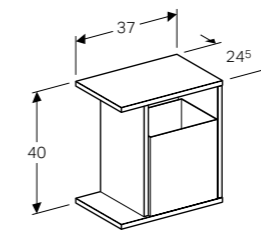

Side element with storage box, 25cm depth
W 37 / D 24.5 / H 40cm

Wall-mounted, delivered pre-assembled, can be connected with handrinse basin cabinet.

Art. no.	Product Description
840137000	White
841139000	Natural oak
841138000	Lava

Only compatible with cabinet for 38cm handrinse basin, with drawer.