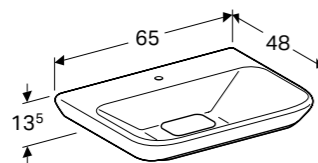

65cm washbasin
W 65 / D 48 / H 13.5cm
Washbasin without overflow, suitable for Clou overflow system or running waste, can be installed with a washbasin cabinet.
Art. no.
125465600