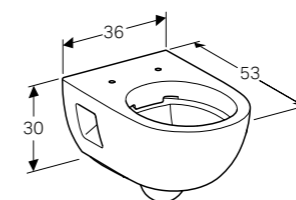

Round wall-hung toilet, opening for wall mounting, Rimfree®

W 36 / D 53 / H 30cm

Washdown toilet pan, 6/4L or 4/2.6L.

Art. no. Product Description
500.215.01.1 White