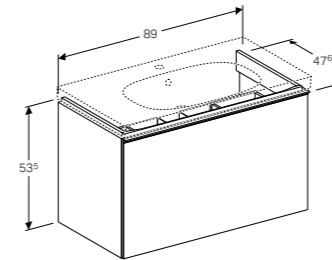

Cabinet for 90cm washbasin, with one drawer and internal drawer

W 89 / D 47.6 / H 53.5cm

Wall-mounted, opening via handle, drawer with SoftClosing mechanism, moisture-resistant, delivered pre-assembled.

Art. no.	Product Description
500.612.01.2	White
500.612.JK.2	Lava
500.612.JL.2	Sand
500.612.16.1	Black