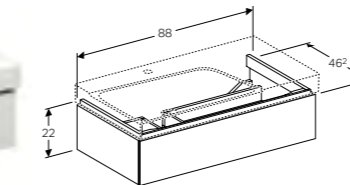

Cabinet for 60cm washbasin, with two drawers

W 58 / D 46.2 / H 53cm

Wall-mounted, opened using push-to-open mechanism, moisture-resistant, LED lighting, delivered pre-assembled.

Art. no.	Product Description
500.506.01.1	White
500.506.43.1	Scultura grey
500.506.00.1	Matt grey