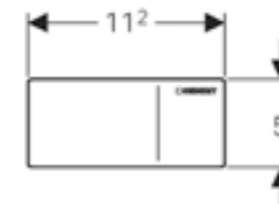

Geberit Omega60

W 18.4 / D 2.4 - 9 / H 11.4cm

Art. no.	Product Description
115.081.SI.1	White glass
115.081.SQ.1	Umber glass
115.081.SJ.1	Black glass
115.081.GH.1	Chrome brushed

Geberit Omega70

W 11.2 / D 0.9 / H 5cm