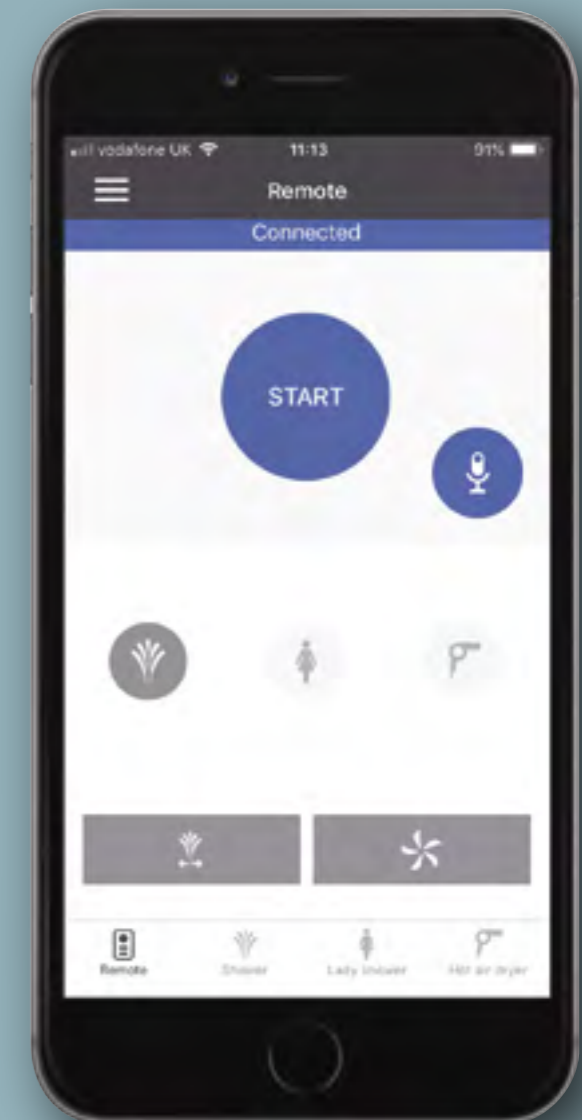

1 Discreet and very easy to clean. 2 The wall drain cover can also be tiled to match the bathroom design.

FLUSH PLATE
Geberit Sigma70.

Geberit AquaClean
wall remote.

Geberit AquaClean
Mera.

GEBERIT SHOWER TOILETS

Water is an integral part of daily personal hygiene. It cleans, refreshes and brings a feeling of well-being. With the range of Geberit AquaClean models, from the simple-to-mount toilet enhancement to the complete integrated toilet solution, you can also experience the luxury of feeling really clean. Decide for yourself how many additional pampering functions your shower toilet should offer. Geberit AquaClean; enjoy the feeling of freshness and cleanliness everyday.

GEBERIT AQUACLEAN APP

USE OUR MOBILE APP TO PERSONALISE AND CONTROL YOUR AQUACLEAN.

Geberit
AquaClean Sela

With our App, you can personalise your comfort levels to suit your individual preferences. It's compatible with the Geberit AquaClean Mera, Tuma and Sela. It also includes access to helpful short videos to help you improve your AquaClean experience. It couldn't be easier or more suited to your needs.

- The App is compatible with the Geberit AquaClean Mera, Geberit AquaClean Tuma and AquaClean Sela
- Applicable on other AquaClean models in hospitality settings
- Works with IOS, Android and tablets
- Connects with Bluetooth
- Personalised settings including:
 - Dryer temperature
 - Shower and lady shower temperature
 - Spray intensity
 - Spray arm position
 - Orientation light
- Same functionalities as the remote control:
 - Open toilet lid
 - Start/stop wash
 - Start/stop drying
- Care and maintenance section, including warranty details and technical support
- Useful videos for the end-user