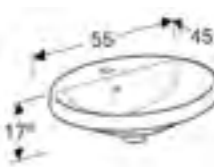

Oval countertop basin

W 55 / D 45cm

Art. no.	Product Description
500.720.01.2	One tap hole with overflow
500.722.01.2	One tap hole without overflow