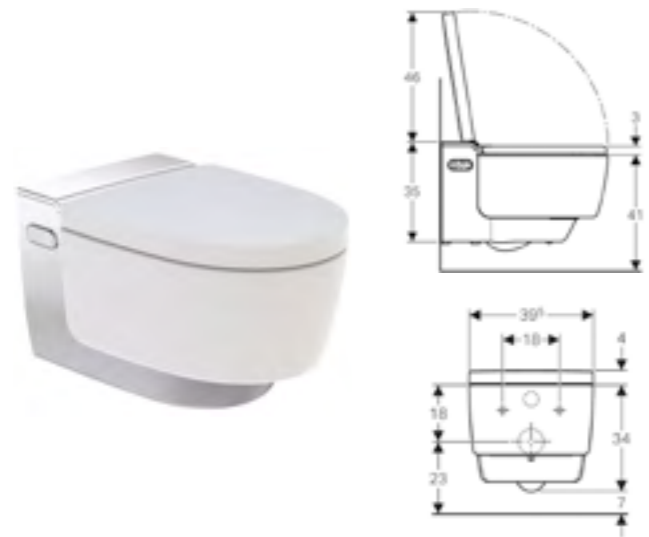

Geberit AquaClean Mera Classic
W 36 / D 59 / H 38cm
Designer shower toilet that meets the highest standards.

Art. no.	Product Description
146.200.11.1	Shower toilet with plated cover, white
146.200.21.1	Shower toilet with plated cover, chrome