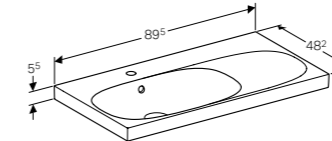

90cm washbasin, with right shelf surface

W 89.5 / D 48.2 / H 5.5cm

Can be installed with a washbasin cabinet, visible overflow, easy fastening with Geberit washbasin wall fixing EFF1, asymmetrical.

Art. no.	Product Description
500.625.01.2	Centred tap hole
500.626.01.2	Without tap hole