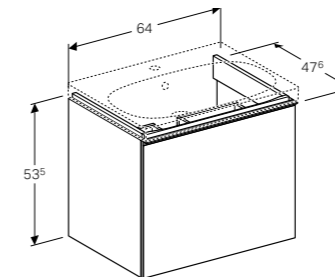

Cabinet for 65cm washbasin, with one drawer and internal drawer
W 64 / D 47.6 / H 53.5cm

Wall-mounted, opening via handle, drawer with SoftClosing mechanism, moisture-resistant, delivered pre-assembled.

Art. no.	Product Description
500.610.01.2	White
500.610.JK.2	Lava
500.610.JL.2	Sand
500.610.16.1	Black