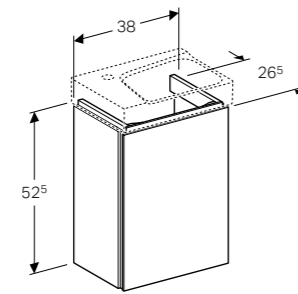

Cabinet for 40cm handrinse basin, with one door

W 38 / D 26.5 / H 52.5cm

Wall-mounted, left or right hinge side, moisture-resistant, delivered pre-assembled.

Art. no.	Product Description
500.502.01.1	White
500.502.43.1	Scultura grey
500.502.00.1	Matt grey