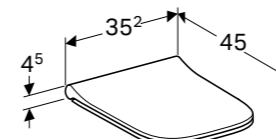

Square toilet seat, slim
W 35.2 / D 45 / H 4.5cm
Soft close seat & cover with quick release hinges to suit premium WC (sandwich)
Art. no. Product Description
500.688.01.1 White