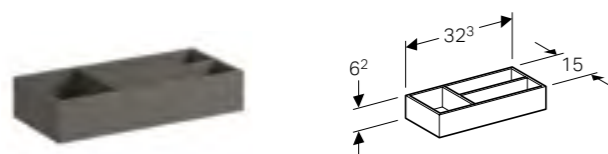

33cm organising box with T-partition

W 32.3 / D 15 / H 6.2cm

Can be combined with side cabinet with two drawers.

Art. no.	Product Description
500.525.00.1	T-partition