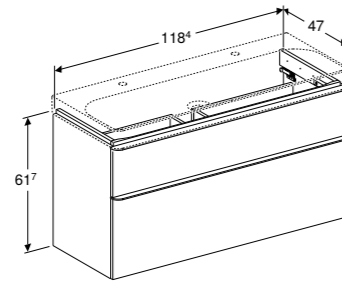

Cabinet for 120cm handrinse basin, with two SoftClosing mechanism drawers
W 116.8 / D 49 / H 62.5cm

Wall-mounted, integrated handles, moisture-resistant, delivered pre-assembled.

Art. no.	Product Description
500.355.00.1	White
500.355.JK.1	Lava
500.355.JL.1	Sand
500.355.JR.1	Walnut