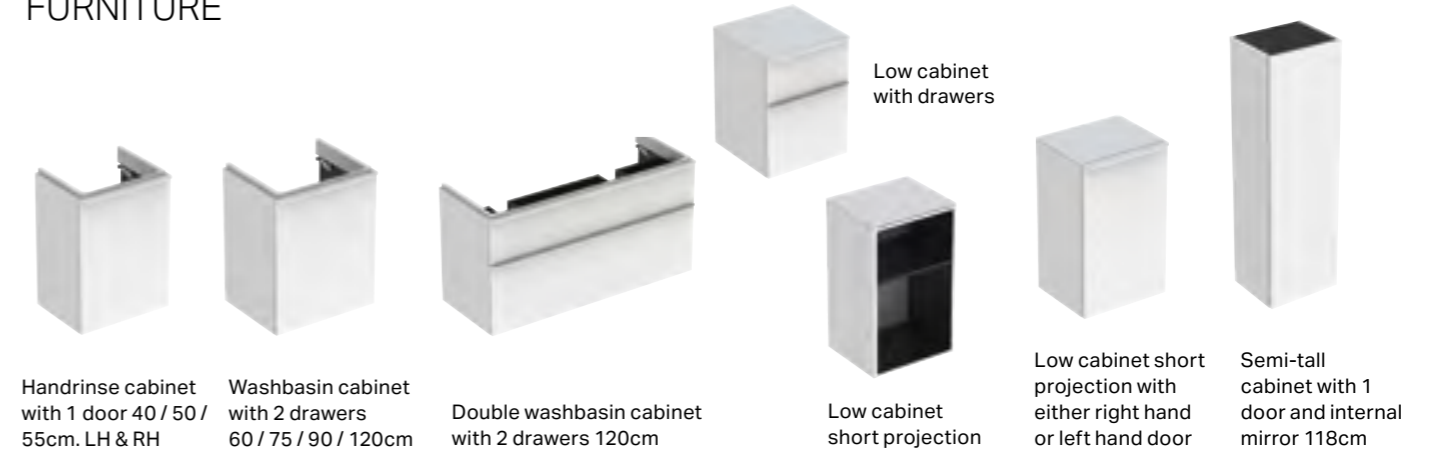

TOILET SEATS

URINALS

Concealed flush control Waterless Urinal

FURNITURE

Handrinse cabinet with 1 door 40 / 50 / 55cm. LH & RH Washbasin cabinet with 2 drawers 60 / 75 / 90 / 120cm Double washbasin cabinet with 2 drawers 120cm Low cabinet with drawers Low cabinet short projection Low cabinet short projection with either right hand or left hand door Semi-tall cabinet with 1 door and internal mirror 118cm