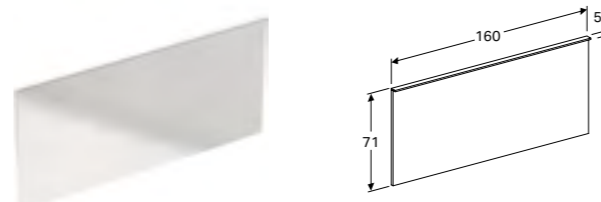

Art. no.	Product Description
500.203.00.1	140cm

33cm organising box

W 32.3 / D 15 / H 6.2cm

Can be combined with side cabinet with one drawer.

Art. no.	Product Description
500.526.00.1	H-partition

160cm mirror with functional and ambient lighting