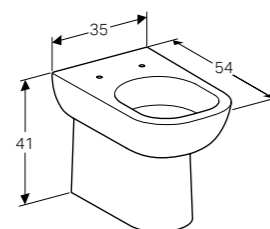

Floor-standing toilet, back-to-wall

W 35 / D 54 / H 41cm

Washdown toilet pan, 6/4L or 4/2.6L, with flush rim, horizontal or vertical outlet.

Art. no. Product Description
500.213.01.1 White