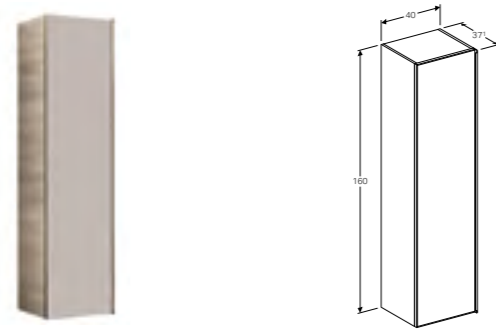

160cm tall cabinet with one SoftClosing mechanism door
W 40 / D 37.1 / H 160cm

Wall-mounted, opening via handle, with four movable shelves, left or right hinge side, front panel made of glass, door frame made of metal, delivered pre-assembled.

Art. no.	Product Description
500.554.JI.1	Taupe, beige oak
500.554.JJ.1	Black, grey-brown oak