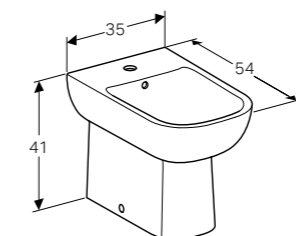

Floor-standing bidet, back-to-wall

W 35 / D 54 / H 41cm

Hidden water supply connection, visible overflow, hidden fastening.

Art. no. Product Description
500.217.01.1 White