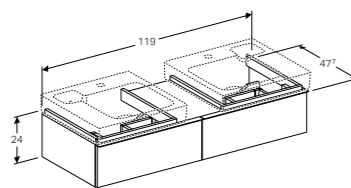

Cabinet for two 50cm washbasins, with two drawers and shelf surface
W 119 / D 47.7 / H 24cm

Wall-mounted, opening via handle, drawer with SoftClosing mechanism, delivered pre-assembled.

Art. no.	Product Description
840320000	White
841322000	Natural oak
841321000	Lava