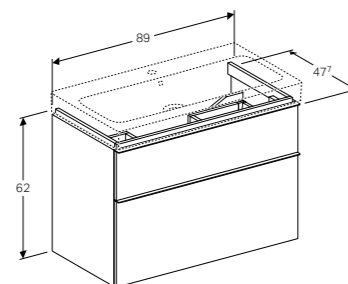

Cabinet for 90cm washbasin, with two drawers
W 89 / D 47.7 / H 62cm

Wall-mounted, handle included, drawer with SoftClosing mechanism, delivered pre-assembled.

Art. no.	Product Description
840390000	White
841392000	Natural oak
841391000	Lava