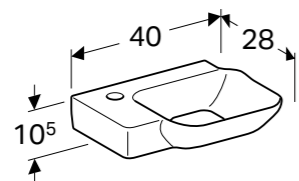

Mirror
40 / 60 / 100cm

COLOUR FINISHES

White, high-gloss
coated

Taupe, high-gloss
coated

40cm washbasin
 W 40 / D 28 / H 10.5cm
 Washbasin without overflow, suitable for a running waste.
Art. no. **Product Description**
 125440600 LH tap hole
 125440600 RH tap hole