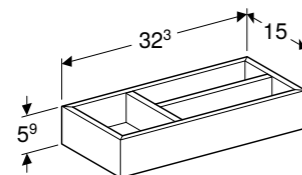

Square drawer insert low
T-partition suitable for Smyle units
Art. no. 500.678.00.1