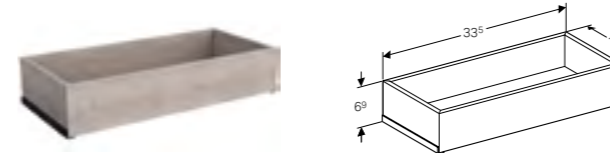

Art. no.	Product Description
500.646.00.1	Mystik oak

45cm floating shelf
 W 45 / D 15.9 / H 14.8cm
 Wall-mounted, with three towel hooks, delivered pre-assembled.

Art. no.	Product Description
500.617.01.2	White
500.617.JK.2	Lava
500.617.JL.2	Sand
500.617.16.1	Black