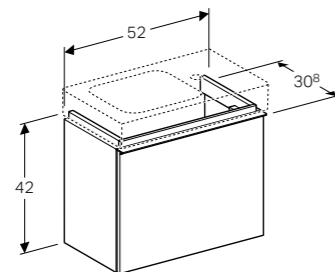

Cabinet for 53cm handrinse basin, with one drawer
W 52 / D 30.8 / H 42cm

Wall-mounted, opening via handle, drawer with SoftClosing mechanism, delivered pre-assembled.

Art. no.	Product Description
840052000	White
841054000	Natural oak
841053000	Lava