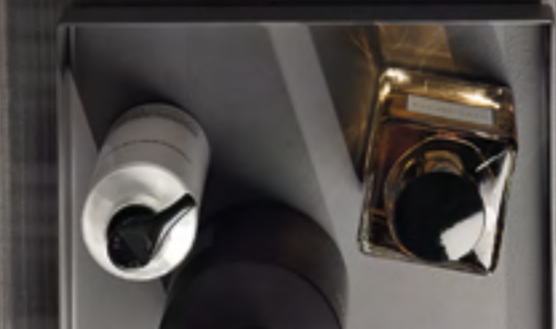

GEBERIT

GEBERIT XENO²

The Geberit Xeno² bathroom series is synonymous with design minimalism. Clear geometric outer lines are complemented by soft, natural shapes in the inner basin. This combination creates the impression of an inner basin that has been shaped over decades by flowing water. Geberit Xeno² boasts a perfectly coordinated product range of intelligent, well thought-through elements created in a consistent design language.

Superior elegance and perfection.