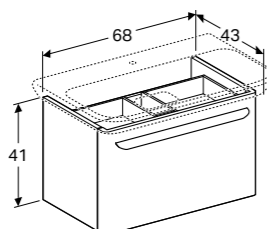

80cm washbasin unit
W 68 / D 43 / H 41cm
Wall-mounted, opening via handle, moisture resistant, delivered pre-assembled.
Art. no.   **Product Description**
Y824080000   White
Y824081000   Taupe