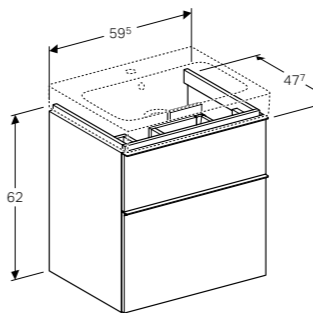

Cabinet for 60cm washbasin, with two drawers
W 59.5 / D 47.7 / H 62cm

Wall-mounted, handle included, drawer with SoftClosing mechanism, delivered pre-assembled.

Art. no.	Product Description
840360000	White
841362000	Natural oak
841361000	Lava