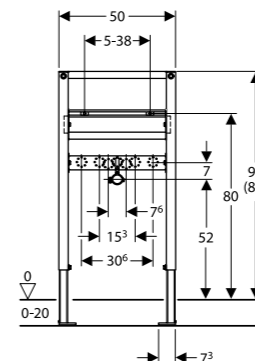

Geberit Duofix frame for washbasin, 82 - 89cm, deck-mounted tap

Art. no. 111.494.00.1
Product Description With PreWall brackets, backplate elbows and chrome isolating valves