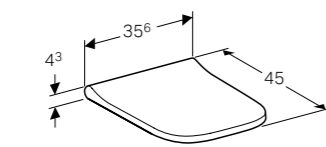

Square toilet seat, overlapping lid
W 35.6 / D 45 / H 4.3cm
Hinges made of metal, slim design. Only compatible with 500.200.01.1
Art. no. Product Description
500.238.01.1 White
500.237.01.1 White, SoftClosing