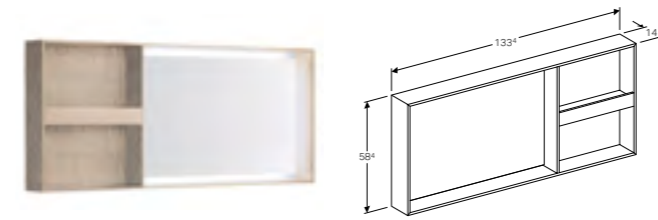

135cm mirror with ambient lighting, lateral storage shelf
W 133.4 / D 14 / H 58.4cm