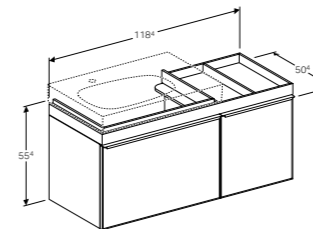

Cabinet for 75cm washbasin, with two drawers and shelf surface
W 118.4 / D 50.4 / H 55.4cm

Wall-mounted, opening via handle, drawer with SoftClosing mechanism, can be equipped with feet, front panel made of glass, frame made of metal, delivered pre-assembled.

Art. no.	Product Description
500.562.JI.1	Taupe, beige oak, right
500.562.JJ.1	Black, grey-brown oak, right
500.563.JI.1	Taupe, beige oak, left
500.563.JJ.1	Black, grey-brown oak, left