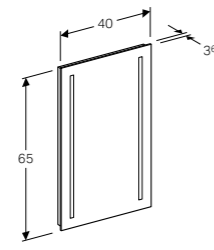

40cm mirror with functional side lighting
W 40 / D 3.6 / H 65cm
Mechanical switch, LED lighting.
Art. no.
500.580.00.1