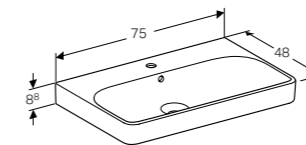

75cm square washbasin

W 75 / D 48 / H 8.8cm

Visible overflow, can be installed with cabinet for basin.

Art. no. 500.249.01.1 **Product Description** Centred tap hole