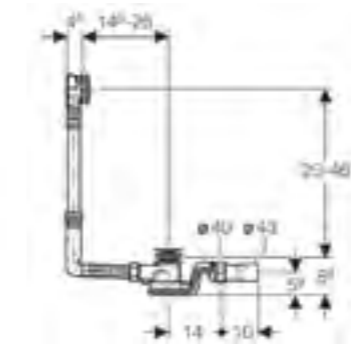

Geberit bathtub drain with push actuation PushControl
With ready-to-fit-set and straight connector:
gloss chrome-plated.

Art. no.	Product Description
150.770.21.1	D 52 / L 26cm
150.771.21.1	D 52 / L 50cm
150.772.21.1	D 52 / L 60cm

Square towel rail

Art. no.
510140000

Radius towel rail

Art. no.
510140000