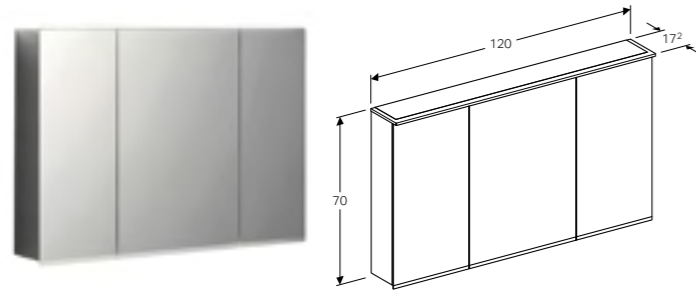

Option plus 120cm mirror cabinet with functional and ambient lighting, three doors
W 120 / D 17.2 / H 70cm

LED lighting, indirect lighting, touch-sensor switch for the upper light, touch-sensor switch for the bottom light, power socket, USB port, mirrored body, mirrored back side, doors mirrored on both sides, movable shelves. The Option Plus mirror cabinets also include a magnetic accessory holder.

Art. no.
500.597.P5.1