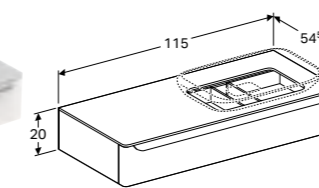

115cm countertop washbasin unit LH shelf
W 115 / D 54.5 / H 20cm
Wall-mounted, opening via handle, moisture resistant, delivered pre-assembled.
Art. no.   **Product Description**
824160000   White
824161000   Taupe