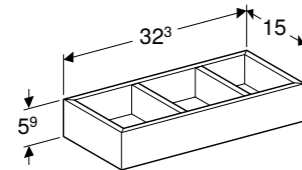

Square drawer insert low
H-partition suitable for Smyle units
Art. no. 500.677.00.1