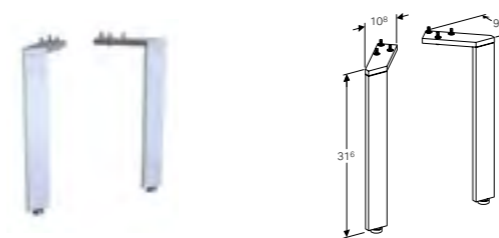

Set of feet for cabinet for slim rim washbasin
W 10.8 / D 9.3 / H 31.6cm
Height-adjustable.
Art. no. 500.657.00.2
Product Description: Gloss chrome-plated