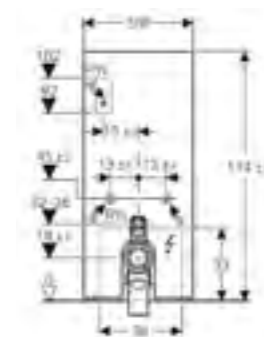

Geberit Monolith Plus
W 50.5 / D 10.6 / H 114cm
Floor-standing toilet, height 114cm.

Art. no.	Product Description
131.233.SJ.5	Black
131.233.SQ.5	Umber
131.233.TG.5	Sand
131.233.SI.5	White