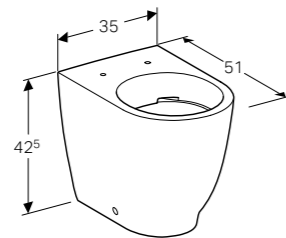

Floor-standing toilet, raised, Rimfree®
W 35 / D 51 / H 42.5cm
Back-to-wall, washdown toilet pan, 6/4L or 4/2.6L, horizontal or vertical outlet, hidden fastening, raised seat height, small projection.
Art. no. 500.602.01.1 **Product Description** White