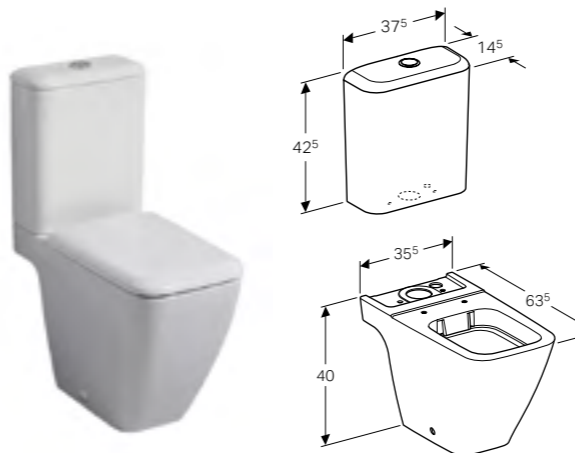

Square exposed cistern, bottom water supply connection
W 37.5 / D 14.5 / H 42.5cm
Close-coupled, dual flush, volume 6/4L, water supply connection on the bottom.
Art. no. 500.411.01.1 **Product Description** White

Square floor-standing, Rimfree®, toilet for close-coupled exposed cistern
W 35.5 / D 63.5 / H 40cm
Washdown toilet pan, multidirectional outlet, hidden fastening.
Art. no. 200930000 **Product Description** White