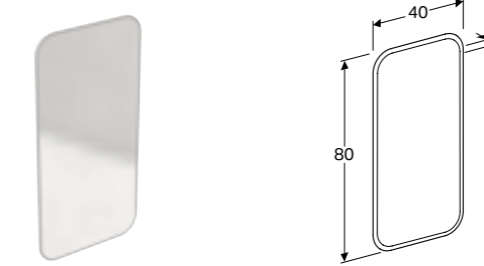

Wall hung WC Rimfree®
 W 36 / D 54 / H 37.5cm
 Washdown toilet pan 6/4L, hidden fastening.
Art. no.
 201460600

40cm mirror
 W 40 / D 3 / H 80cm
 LED lighting, indirect lighting, light operated by wall switch, heated rear to prevent mirror steaming up.
Art. no.
 824340000