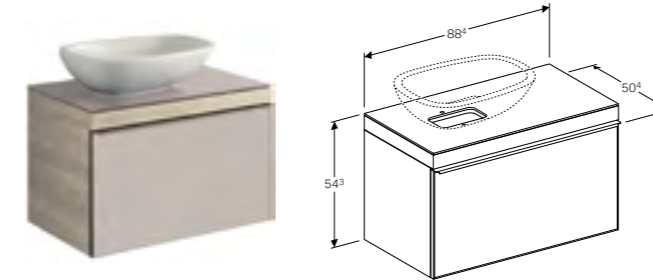

90cm cabinet for lay-on washbasin, with one SoftClosing mechanism drawer
W 88.4 / D 50.4 / H 54.3cm

Wall-mounted, opening via handle, front panel made of glass, can be equipped with feet, cover plate made of glass, frame made of metal, delivered pre-assembled.

Art. no.	Product Description
500.560.JI.1	Taupe, beige oak
500.560.JJ.1	Black, grey-brown oak