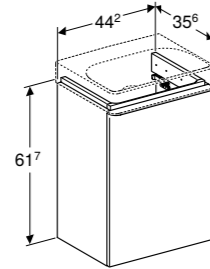

Cabinet for 45cm handrinse basin, with one SoftClosing mechanism door

W 44.2 / D 35.6 / H 61.7cm

Wall-mounted, integrated handle, moisture-resistant, delivered pre-assembled.

Art. no. 500.350.00.1 **Product Description** RH door white
500.350.JK.1 RH door lava
500.350.JL.1 RH door sand
500.350.JR.1 RH door hickory
500.351.00.1 LH door white
500.351.JK.1 LH door lava
500.351.JL.1 LH door sand
500.351.JR.1 LH door hickory

LH - Hinge mounted on left
RH - Hinge mounted on right