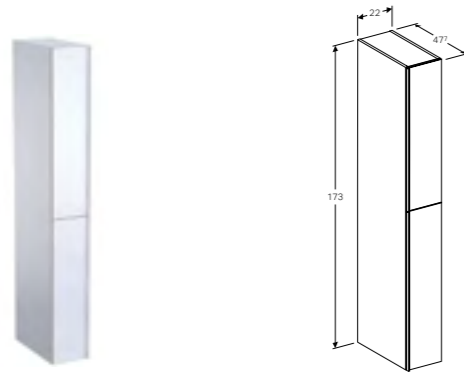

173cm tall cabinet with two cargos
W 22 / D 47.7 / H 173cm
Wall-mounted, opening via handle, drawer with SoftClosing mechanism, delivered pre-assembled.

Art. no.	Product Description
500.638.01.2	White
500.638.JK.2	Lava
500.638.JL.2	Sand
500.638.16.1	Black