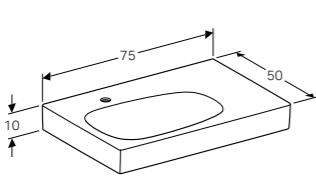

75cm washbasin with shelf surface
W 75 / D 50 / H 10cm

Washbasin without overflow, with ceramic cover cap, available with Clou overflow system or running waste with free outlet, asymmetrical, can be installed with a washbasin cabinet.

Art. no.	Product Description
500.545.01.1	Left tap hole, shelf space right
500.546.01.1	Right tap hole, shelf space left