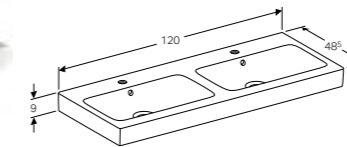

120cm double washbasin
W 120 / D 48.5 / H 9cm

Can be installed with a washbasin cabinet, visible overflow.

Art. no.	Product Description
124120000	Right and left tap hole