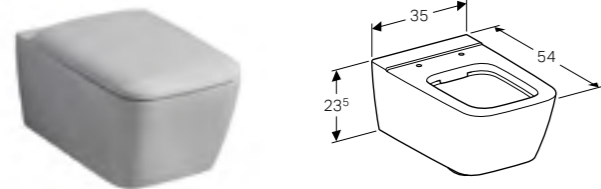

Dual flush

SoftClosing

Flush volume

Moisture resistant

Ground clearance

Compact option

Square floor-standing toilet, Rimfree®
 W 35.5 / D 56 / H 40.5cm
 Back-to-wall, washdown toilet pan, 6/4L, horizontal or vertical outlet, hidden fastening.
Art. no. **Product Description**
 211910000 White