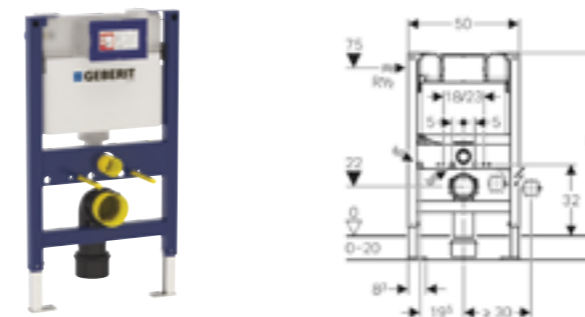

Geberit Duofix WC frame with Kappa cistern 15cm

Art. no.	Product Description
111.260.00.1	Installation height 82cm