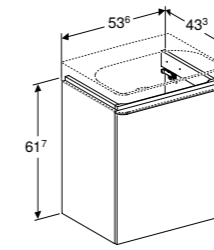

Cabinet for 55cm handrinse basin, with one SoftClosing mechanism door

W 44.2 / D 35.6 / H 61.7cm

Wall-mounted, integrated handle, moisture-resistant, delivered pre-assembled.

Art. no. 500.365.00.1 **Product Description** RH door white
500.365.JK.1 RH door lava
500.365.JL.1 RH door sand
500.365.JR.1 RH door walnut
500.366.00.1 LH door white
500.366.JK.1 LH door lava
500.366.JL.1 LH door sand
500.366.JR.1 LH door walnut

LH - Hinge mounted on left
RH - Hinge mounted on right