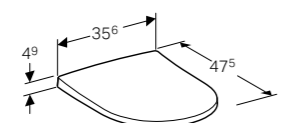

SoftClosing

Flush volume

Moisture resistant

Ground clearance

QuickRelease

Toilet seat
W 35.6 / D 47.5 / H 4.9cm
Hinges made of metal, overlapping toilet lid, slim design.
Art. no. 500.604.01.1 **Product Description** White