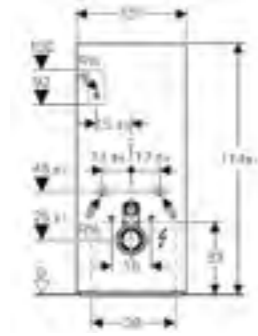

Geberit Monolith Plus
W 50.5 / D 10.6 / H 114cm
Wall-hung toilet, height 114cm.

Art. no.	Product Description
131.231.SJ.5	Black
131.231.SQ.5	Umber
131.231.TG.5	Sand
131.231.SI.5	White