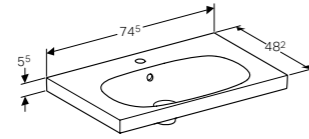

75cm washbasin, with shelf surface

W 74.5 / D 48.2 / H 5.5cm

Can be installed with a washbasin cabinet, visible overflow.

Art. no.	Product Description
500.622.01.2	Centred tap hole