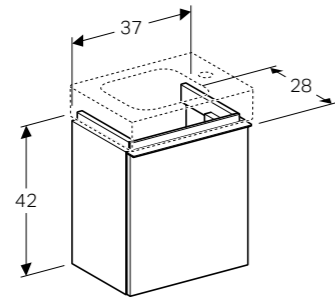

Cabinet for 38cm handrinse basin, with one drawer
W 37 / D 28 / H 42cm

Wall-mounted, handle included, right side hinge, delivered pre-assembled.

Art. no.	Product Description
840037000	White
841039000	Natural oak
841038000	Lava