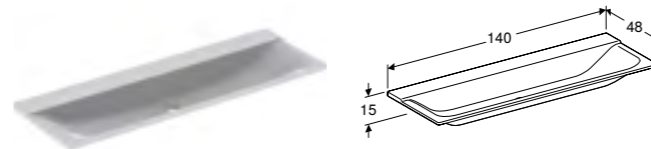

NEW

140cm Varicor washbasin

W 140 / D 48 / H 15cm

Art. no.	Product Description
500.276.00.1	Without tap hole
500.277.00.1	Two tap hole

NEW

Cabinet for 140cm washbasin, with two drawers

W 139.5 / D 47.3 / H 35cm