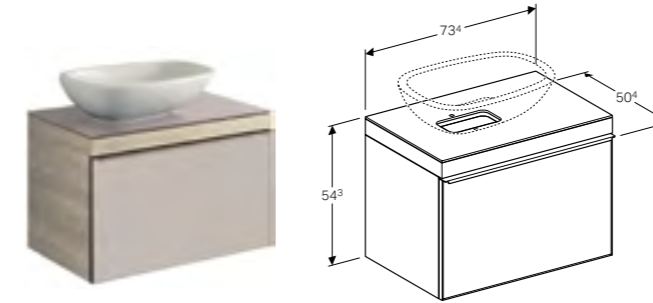

75cm cabinet for lay-on washbasin, with one SoftClosing mechanism drawer
W 73.4 / D 50.4 / H 54.3cm

Wall-mounted, opening via handle, front panel made of glass, can be equipped with feet, cover plate made of glass, frame made of metal, delivered pre-assembled.

Art. no.	Product Description
500.558.JI.1	Taupe, beige oak
500.558.JJ.1	Black, grey-brown oak