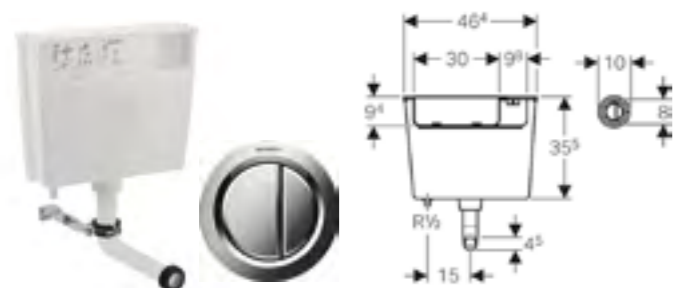

Geberit low-height furniture cistern, 6/3 litres, pneumatic flush actuation, complete with Type 01 button, gloss chrome

Art. no.	Product Description
109.724.21.2	Installation height 79cm