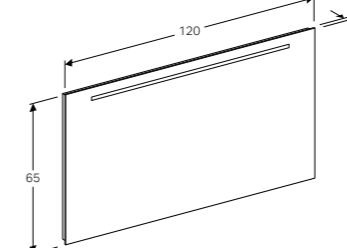

120cm mirror with functional lighting from the top
W 120 / D 3.6 / H 65cm
Mechanical switch, LED lighting.
Art. no.
500.585.00.1