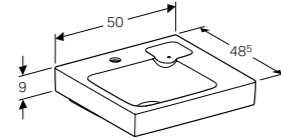

Wall-mounted, opening via handle, drawer with SoftClosing mechanism, delivered pre-assembled.

Art. no.	Product Description
840045000	White
841047000	Natural oak
841046000	Lava

50cm handrinse basin with shelf surface and decorative dish
W 50 / D 48.5 / H 9cm