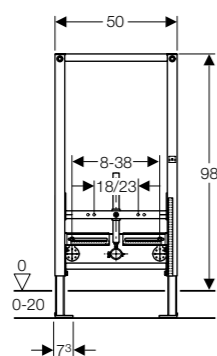

Geberit Duofix frame for bidet, 98cm, Universal

Art. no. 111.544.00.1 **Product Description**
With wall brackets, backplate elbows and chrome isolating valves