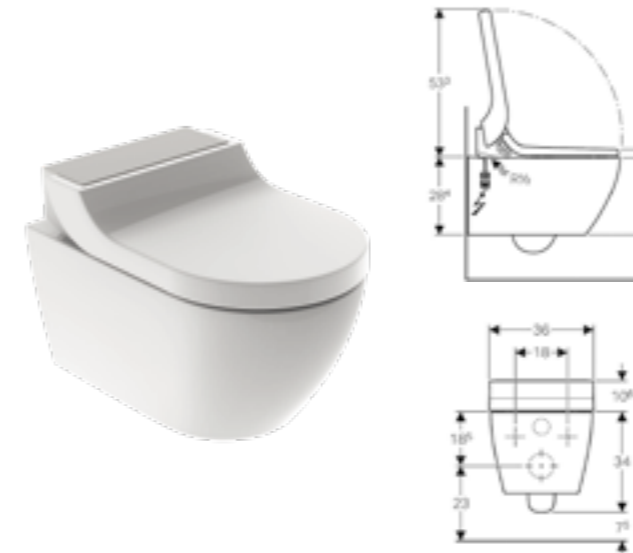

Geberit AquaClean Tuma Comfort
W 36 / D 55.3 / H 44.6cm
Complete solution.

Art. no.	Product Description
146.290.11.1	White alpine
146.290.SI.1	White glass
146.290.SJ.1	Black glass
146.290.FW.1	Stainless steel brushed