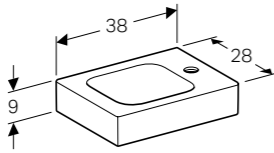

38cm handrinse basin
W 38 / D 28 / H 9cm

Washbasin without overflow, asymmetrical, can be installed with a washbasin cabinet.

Art. no.	Product Description
124736000	Right tap hole
124836000	Left tap hole