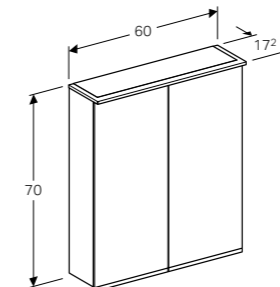

Option plus 60cm mirror cabinet with functional and ambient lighting, two doors
W 60 / D 17.2 / H 70cm
LED lighting, indirect lighting, touch-sensor switch for the upper light, touch-sensor switch for the bottom light, power socket, USB port, mirrored body, mirrored back side, doors mirrored on both sides, movable shelves. The Option Plus mirror cabinets also include a magnetic accessory holder.
Art. no.
500.595.P5.1