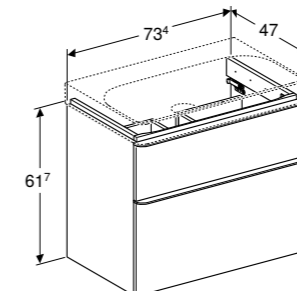

LH - Hinge mounted on left
 RH - Hinge mounted on right

75cm square washbasin

W 75 / D 48 / H 8.8cm

Visible overflow, can be installed with cabinet for basin.

Art. no. 500.249.01.1 **Product Description** Centred tap hole