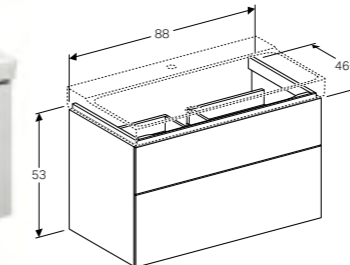

Cabinet for 90cm washbasin, with two drawers

W 88 / D 46.2 / H 53cm

Wall-mounted, opened using push-to-open mechanism, moisture-resistant, LED lighting, delivered pre-assembled.

Art. no.	Product Description
500.509.01.1	White
500.509.43.1	Scultura grey
500.509.00.1	Matt grey