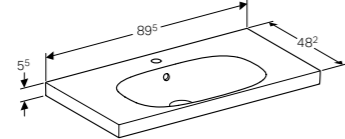

90cm washbasin, with shelf surface

W 89.5 / D 48.2 / H 5.5cm

Can be installed with a washbasin cabinet, visible overflow, easy fastening with Geberit washbasin wall fixing EFF1.

Art. no.	Product Description
500.623.01.2	Centred tap hole
500.624.01.2	Without tap hole