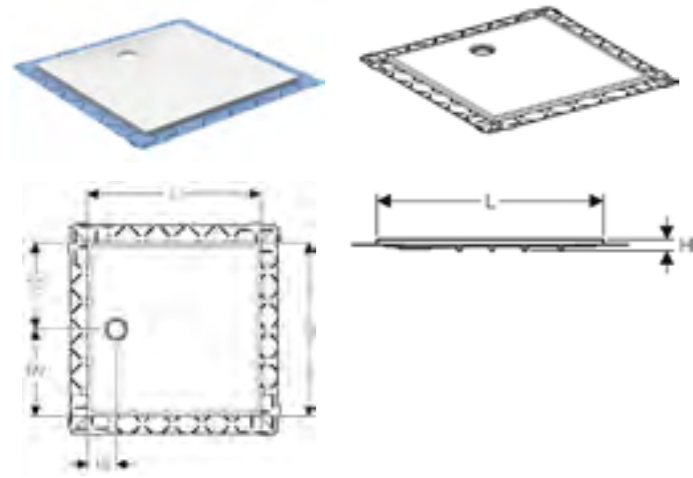

COLOURS GEBERIT MONOLITH

White Mint Sand Umber Black

GEBERIT SETAPLANO

Geberit Setaplano shower surface
The Setaplano shower surface is available in different sizes to match your bathroom.

Art. no.	Product Description
154.260.11.1	B80cm L80cm
154.262.11.1	B80cm L100cm
154.264.11.1	B80cm L120cm
154.266.11.1	B80cm L140cm
154.267.11.1	B80cm L150cm
154.270.11.1	B90cm L90cm
154.271.11.1	B90cm L100cm
154.273.11.1	B90cm L120cm
154.275.11.1	B90cm L140cm
154.280.11.1	B100cm L100cm
154.282.11.1	B100cm L120cm
154.284.11.1	B100cm L140cm
154.290.11.1	B120cm L120cm