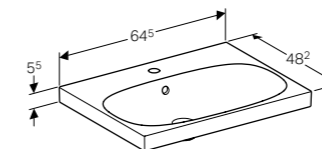

65cm washbasin
W 64.5 / D 48.2 / H 5.5cm

Can be installed with a washbasin cabinet, visible overflow.

Art. no.	Product Description
500.621.01.2	Centred tap hole