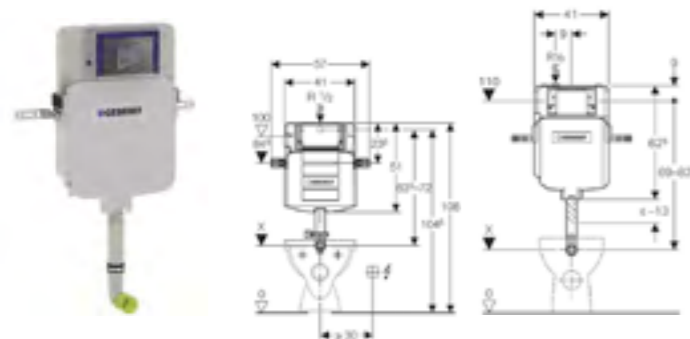

GEBERIT CISTERNS

Geberit Sigma concealed cistern, 6/3 litres

Art. no.	Product Description
109.792.00.1	8cm cistern, installation height 120cm
109.309.00.5	12cm cistern, installation height 108cm