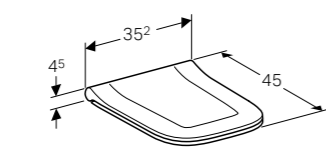

Square toilet seat, sandwich shape
W 35.2 / D 45 / H 4.5cm
Hinges made of metal, slim design. Only compatible with 500.200.01.1
Art. no. Product Description
500.239.01.1 White
500.240.01.1 White, SoftClosing