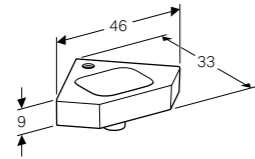

COLOUR FINISHES

FURNITURE

White high-gloss coated Natural oak, structured foil Lava

Mirror 37 / 60 / 90 / 120cm

46cm corner handrinse basin
W 46 / D 33 / H 9cm

For installation in small, confined spaces, without overflow.