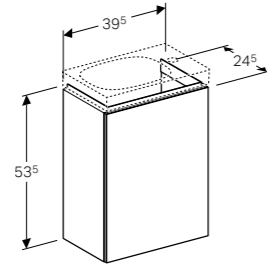

GLASS

White shiny glass Black shiny glass Sand shiny glass Lava shiny glass

40cm handrinse basin
W 40 / D 25.2 / H 5.5cm

Can be installed with a washbasin cabinet, asymmetrical, without overflow.

Art. no.	Product Description
500.635.01.5	Right tap hole