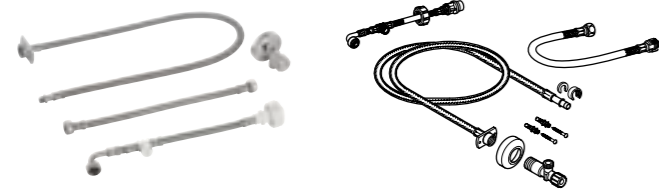

COLOURS GEBERIT AQUACLEAN WALL PANEL

COLOURS GEBERIT AQUACLEAN SELA

COLOURS GEBERIT AQUACLEAN TUMA, DESIGN COVERS

TOILET ENHANCEMENT SOLUTIONS

Water supply connection set for Geberit concealed cisterns 12 / 15cm
Art. no. 240.635.00.1