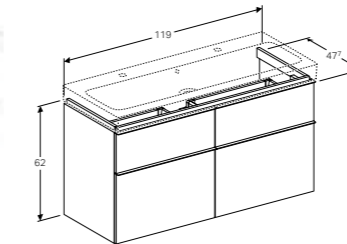

Cabinet for 120cm washbasin, with four drawers
W 119 / D 47.7 / H 62cm

Wall-mounted, opening via handle, drawer with SoftClosing mechanism, delivered pre-assembled.

Art. no.	Product Description
840420000	White
841422000	Natural oak
841421000	Lava