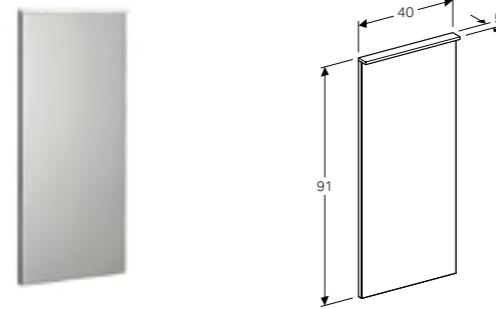

40cm mirror with functional lighting

W 40 / D 5.5 / H 91cm

Heated rear to prevent mirror steaming up, touch-sensor switch, dimmable, LED lighting.

Art. no.	Product Description
500.520.00.1	40cm