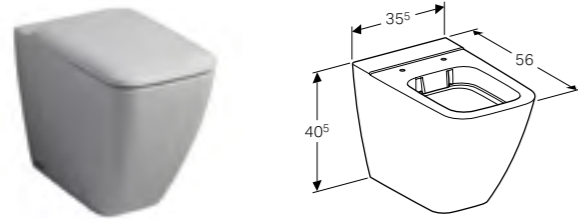

Dual flush

SoftClosing

Flush volume

Moisture resistant

Ground clearance

Compact option

Square floor-standing toilet, Rimfree®
 W 35.5 / D 56 / H 40.5cm
 Back-to-wall, washdown toilet pan, 6/4L, horizontal or vertical outlet, hidden fastening.
Art. no. **Product Description**
 211910000 White