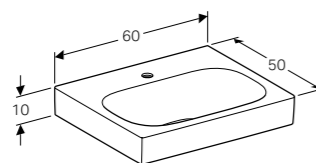

60cm washbasin
W 60 / D 50 / H 10cm

Washbasin without overflow, with ceramic cover cap, available with Clou overflow system or running waste with free outlet, can be installed with a washbasin cabinet.

Art. no.	Product Description
500.544.01.1	Centred tap hole