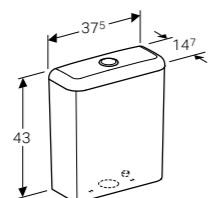

Exposed cistern, bottom water supply connection

W 37.5 / D 14.7 / H 43cm

Close-coupled, dual flush 4/2.6L, water supply connection on the bottom.

Art. no. Product Description
500.219.01.1 White