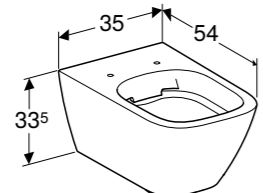

Square wall hung premium shrouded WC, Rimfree®
W 35 / D 54 / H 33.5cm
Washdown toilet pan, 6/4L.
Art. no. Product Description
500.208.01.1 White