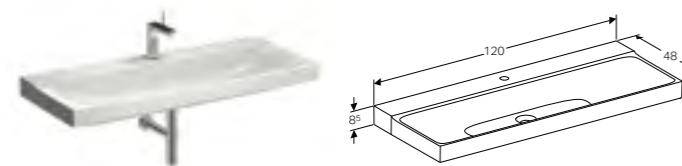

120cm washbasin

W 120 / D 48 / H 8.5cm

Washbasin without overflow, available with Clou overflow system on centred tap hole only or drain with running waste, can be installed with a washbasin cabinet.

Art. no.	Product Description
500.551.01.1	Centred tap hole
500.552.01.1	Without tap hole
500.550.01.1	Right and left tap hole