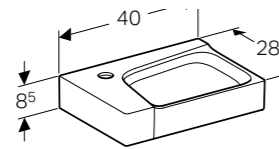

COLOUR FINISHES

FURNITURE

White, high-gloss coated

Sculptura grey, structured coated

Matt Grey

NEW All Geberit bathroom furniture ranges are made of moisture-resistant material.

40cm handrinse basin

W 40 / D 28 / H 8.5cm