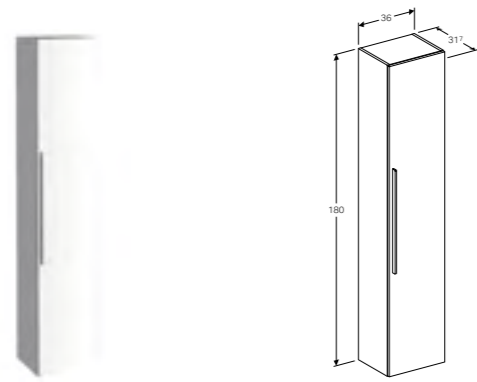

180cm tall cabinet with one door
W 36 / D 31.7 / H 180cm
Wall-mounted, opening via handle, with one fixed shelf, with four movable shelves, left or right hinge side, delivered pre-assembled.

Art. no.	Product Description
840000000	White
841002000	Natural oak
841001000	Lava