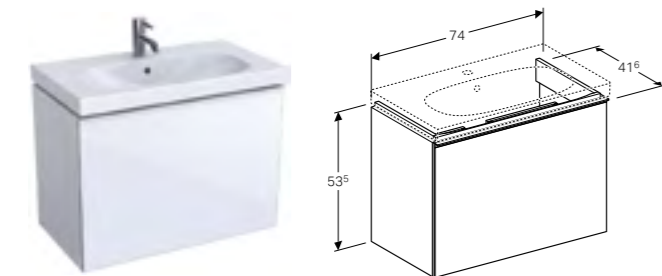

Cabinet for 75cm washbasin, with one drawer and internal drawer, small projection
W 74 / D 41.6 / H 53.5cm
Wall-mounted, opening via handle, drawer with SoftClosing mechanism, moisture-resistant, delivered pre-assembled.

Art. no.	Product Description
500.615.01.2	White
500.615.JK.2	Lava
500.615.JL.2	Sand
500.615.16.1	Black