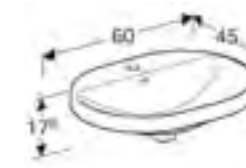

Elliptic countertop basin

W 60 / D 40cm

Art. no.	Product Description
500.728.01.2	No tap hole with overflow
500.730.01.2	No tap hole without overflow

Oval countertop basin

W 50 / D 40cm

Art. no.	Product Description
500.708.01.2	No tap hole with overflow
500.710.01.2	No tap hole without overflow