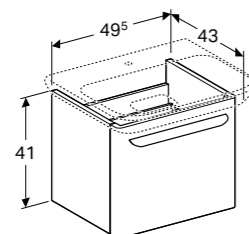

60cm washbasin unit
W 49.5 / D 43 / H 41cm
Wall-mounted, opening via handle, moisture resistant, delivered pre-assembled.
Art. no.   **Product Description**
Y824060000   White
Y824061000   Taupe