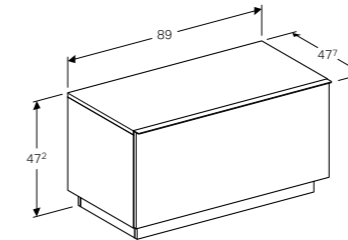

90cm low cabinet with one drawer, floor-standing
W 89 / D 47.7 / H 47.2cm

Opening via handle, drawer with SoftClosing mechanism, delivered pre-assembled.

Art. no.	Product Description
840090000	White
841092000	Natural oak
841091000	Lava