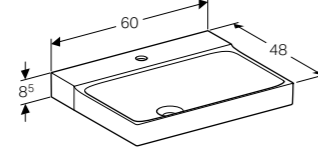

60cm washbasin

W 60 / D 48 / H 8.5cm

Washbasin without overflow, compatible with running waste, can be installed with a washbasin cabinet.

Art. no.	Product Description
500.530.01.1	Centred tap hole