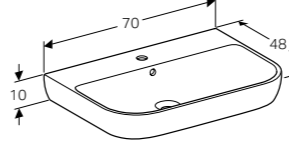

70cm washbasin
W 70 / D 48 / H 10cm
Visible overflow.
Art. no. 500.248.01.1 **Product Description** Centred tap hole