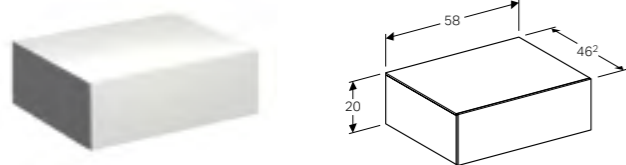

58cm side cabinet with one drawer

W 58 / D 46.2 / H 20cm

Wall-mounted, opened using push-to-open mechanism, moisture-resistant, delivered pre-assembled.

Art. no.	Product Description
500.507.01.1	White
500.507.43.1	Scultura grey
500.507.00.1	Matt grey