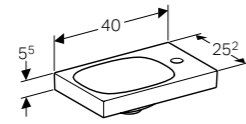

GLASS

White shiny glass Black shiny glass Sand shiny glass Lava shiny glass

40cm handrinse basin
W 40 / D 25.2 / H 5.5cm

Can be installed with a washbasin cabinet, asymmetrical, without overflow.

Art. no.	Product Description
500.635.01.5	Right tap hole