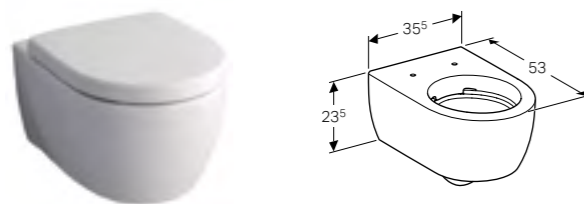

Wall-hung toilet, Rimfree®
W 35.5 / D 53 / H 23.5cm
Washdown toilet pan 6/4L or 4/2.6L, hidden fastening.
Art. no. 204060000 **Product Description** White