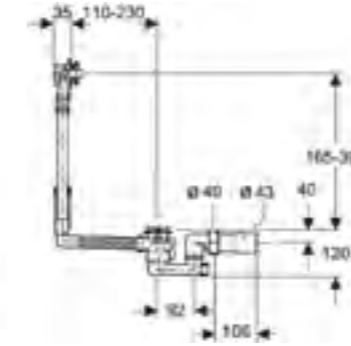

Geberit bathtub drain with turn handle actuation
With ready-to-fit-set and straight connector:
gloss chrome-plated.

Art. no.	Product Description
150.535.21.1	D 52 / L 23cm
150.536.21.1	D 52 / L 70cm