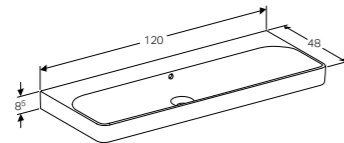

Low cabinet, with two SoftClosing mechanism drawers
W 45 / D 47 / H 60cm

Art. no.	Product Description
500.357.00.1	White
500.357.JK.1	Lava
500.357.JL.1	Sand
500.357.JR.1	Walnut

120cm square washbasin
W 120 / D 48 / H 8.5cm