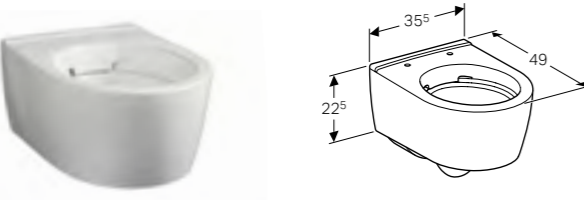

Wall-hung toilet, Rimfree®, small projection
W 35.5 / D 49 / H 22.5cm
Washdown toilet pan, 6/4L or 4/2.6L, hidden fastening.
Art. no. 204070000 **Product Description** White