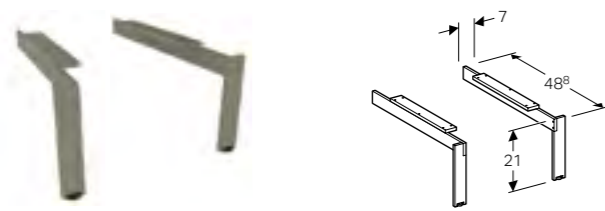

Set of feet
W 7 / D 48.8 / H 21cm

Set of 2 pieces.

Art. no.	Product Description
500.573.39.1	Champagne