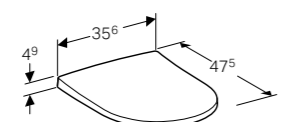

SoftClosing

Flush volume

Moisture resistant

Ground clearance

QuickRelease

Toilet seat
W 35.6 / D 47.5 / H 4.9cm
Hinges made of metal, overlapping toilet lid, slim design.
Art. no. 500.604.01.1 **Product Description** White