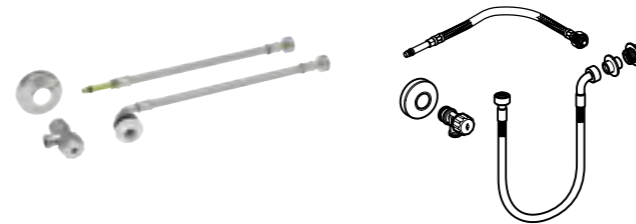

TOILET COMPLETE SOLUTIONS

Water supply connection set for Geberit concealed cisterns 12 / 15 cm, for Geberit AquaClean WC complete solutions
Art. no. 147.020.00.1

Water supply connection set, for Geberit concealed cisterns 8 / 12cm for Geberit AquaClean Sela WC complete solutions
Art. no. 147.022.00.1