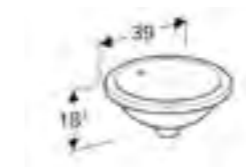

Rectangular countertop basin

W 55 / D 45cm

Art. no.	Product Description
500.740.01.2	One tap hole with overflow
500.742.01.2	One tap hole without overflow

Oval countertop basin

W 55 / D 45cm

Art. no.	Product Description
500.720.01.2	One tap hole with overflow
500.722.01.2	One tap hole without overflow