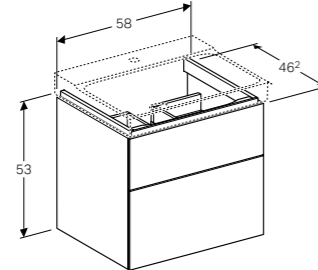

Cabinet for 60cm washbasin, with two drawers

W 58 / D 46.2 / H 53cm

Wall-mounted, opened using push-to-open mechanism, moisture-resistant, LED lighting, delivered pre-assembled.

Art. no.	Product Description
500.506.01.1	White
500.506.43.1	Scultura grey
500.506.00.1	Matt grey