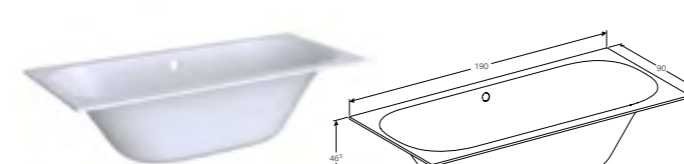

190cm rectangular bathtub, duo, with set of feet
W 190 / D 90 / H 46.3cm
Built-in bathtub, suitable for two persons, slim rim, centred outlet.
Art. no. 554.005.01.1 **Product Description** White