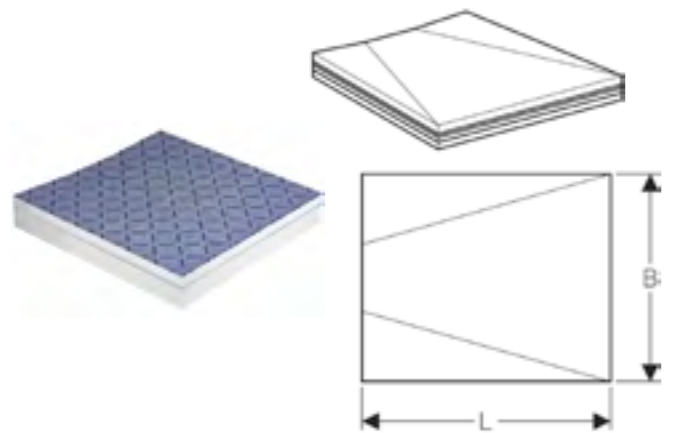

WALL DRAIN

Geberit wall drain

The Geberit wall drain is available in different designs to match your bathroom.

Art. no.	Product Description
457.538.00.1	Geberit Kombifix frame for shower, with wall drain, floor construction height from 90cm

Accessories

154.340.FW.1	Collector profile for Geberit wall drain for shower: L115cm

Ready-to-fit set

154.336.FW.1	Ready-to-fit set for Geberit wall drain, made of stainless steel
154.337.FW.1	Ready-to-fit set for Geberit wall drain, made of stainless steel, screwable
154.335.11.1	Ready-to-fit set for Geberit wall drain, made of plastic, white
154.335.21.1	Ready-to-fit set for Geberit wall drain, made of plastic, gloss chrome
154.338.00.1	Ready-to-fit set for Geberit wall drain, tile-bearing, without frame
154.339.00.1	Ready-to-fit set for Geberit wall drain, tile-bearing, multi-piece

Shower board

154.252.00.1	Geberit shower board, tile-bearing, with V-slope: B90cm L90cm
154.253.00.1	Geberit shower board, tile-bearing, with V-slope: B100cm L100cm
154.254.00.1	Geberit shower board, tile-bearing, with V-slope: B90cm L120cm
154.255.00.1	Geberit shower board, tile-bearing, with V-slope: B100cm L120cm
154.265.00.1	Geberit shower board, tile-bearing, with L-slope
154.248.00.1	Extension for Geberit shower board

CLEANLINE

Installation set for Geberit shower channels of the CleanLine series

Art. no.	Product Description
154.154.00.1	Floor construction height from 90mm

d, ø	Outer diameter	5.5cm
B	Width	13cm
H	Height	9cm
H1	Height	9-20cm
h	Height, partial diameter	4.2cm
L	Length	30cm
L1	Length	35.8cm

Geberit CleanLine20