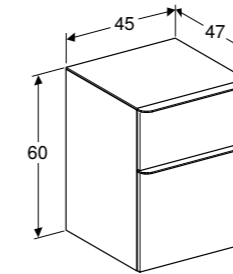

Low cabinet, with two SoftClosing mechanism drawers
W 45 / D 47 / H 60cm

Art. no.	Product Description
500.357.00.1	White
500.357.JK.1	Lava
500.357.JL.1	Sand
500.357.JR.1	Walnut