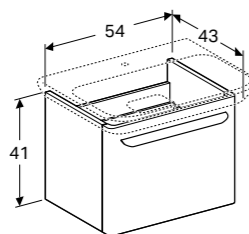

65cm washbasin unit
W 54 / D 43 / H 41cm
Wall-mounted, opening via handle, moisture resistant, delivered pre-assembled.
Art. no.   **Product Description**
Y824065000   White
824066000   Taupe