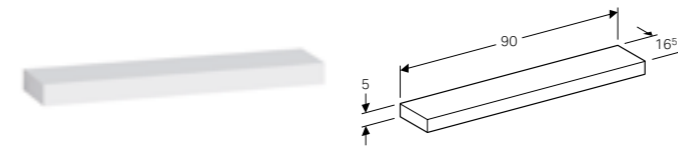

60cm wall shelf
 W 60 / D 16.5 / H 5cm

Art. no.	Product Description
840960000	White
841962000	Natural oak
841961000	Lava

90cm wall shelf
 W 90 / D 16.5 / H 5cm

Art. no.	Product Description
840990000	White
841992000	Natural oak
841991000	Lava