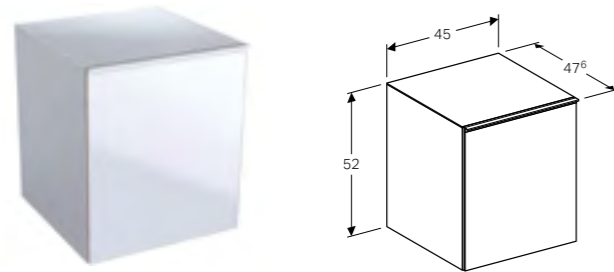

45cm low cabinet with one drawer and internal drawer
W 45 / D 47.6 / H 52cm
Wall-mounted, opening via handle, drawer with SoftClosing mechanism, moisture-resistant, delivered pre-assembled.

Art. no.	Product Description
500.618.01.2	White
500.618.JK.2	Lava
500.618.JL.2	Sand
500.618.16.1	Black