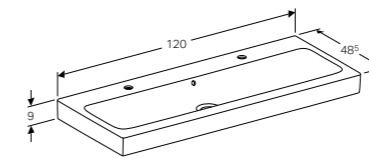

120cm washbasin
W 120 / D 48.5 / H 9cm

Washbasin with visible overflow, can be installed with a washbasin cabinet.

Art. no.	Product Description
124025000	Without tap hole
124020000	Right and left tap hole