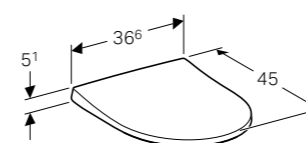

Toilet seat, overlapping lid

W 36.6 / D 45 / H 5.1cm

Hinges made of metal, slim design, overlapping toilet lid, anti-bacterial. Only compatible with 500.215.01.1

Art. no. Product Description
500.432.01.1 White, SoftClosing mechanism