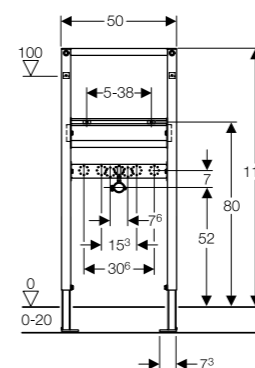

Geberit Duofix frame for washbasin, 112cm deck-mounted tap

Art. no. 111.495.00.1
Product Description With wall brackets, backplate elbows and chrome isolating valves

Geberit Duofix system rail set

Art. no. 111.878.00.1
Product Description 2 x 3m rails