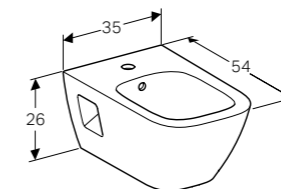

Square wall-mounted bidet
W 35 / D 54 / H 26cm
Hidden water supply connection, visible overflow.
Art. no. Product Description
500.218.01.1 White