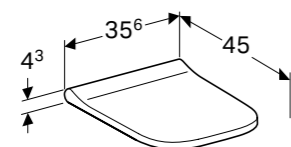

Square wall-hung toilet, opening for wall mounting, Rimfree®
W 35 / D 54 / H 33.5cm
Washdown toilet pan, 6/4L.
Art. no. Product Description
500.200.01.1 White

Square slim soft close seat & cover with quick release hinges to suit premium WC (wrap over)
Hinges made of metal, slim design, overlapping lid, quick release
Art. no. Product Description
500.687.01.1 White