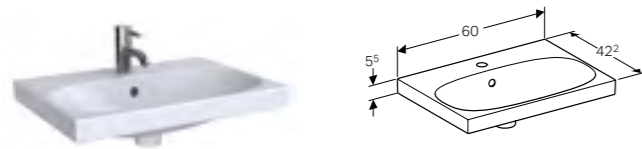

60cm washbasin, small projection
W 60 / D 42.2 / H 5.5cm
Can be installed with a washbasin cabinet, visible overflow.

Art. no.	Product Description
500.631.01.2	Centred tap hole