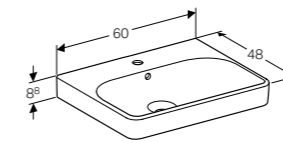

60cm square washbasin

W 60 / D 48 / H 8.8cm

Visible overflow, can be installed with cabinet for basin.

Art. no. 500.229.01.1 **Product Description** Centred tap hole