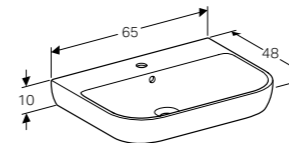

55cm washbasin
W 55 / D 48 / H 10cm
Visible overflow.
Art. no. 500.227.01.1 **Product Description** Centred tap hole

60cm washbasin
W 60 / D 48 / H 10cm
Visible overflow.
Art. no. 500.228.01.1 **Product Description** Centred tap hole