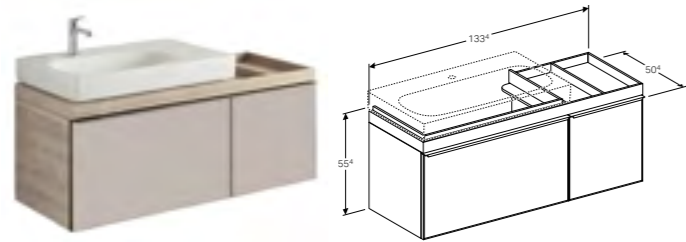

Cabinet for 90cm washbasin, with two drawers and shelf surface
W 133.4 / D 50.4 / H 55.4cm

Wall-mounted, opening via handle, drawer with SoftClosing mechanism, can be equipped with feet, front panel made of glass, frame made of metal, delivered pre-assembled.

Art. no.	Product Description
500.567.JI.1	Taupe, beige oak, right
500.567.JJ.1	Black, grey-brown oak, right
500.568.JI.1	Taupe, beige oak, left
500.568.JJ.1	Black, grey-brown oak, left