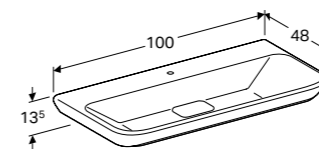

100cm washbasin
W 100 / D 48 / H 13.5cm
Washbasin without overflow, suitable for Clou overflow system or running waste, can be installed with a washbasin cabinet.
Art. no.
125400600