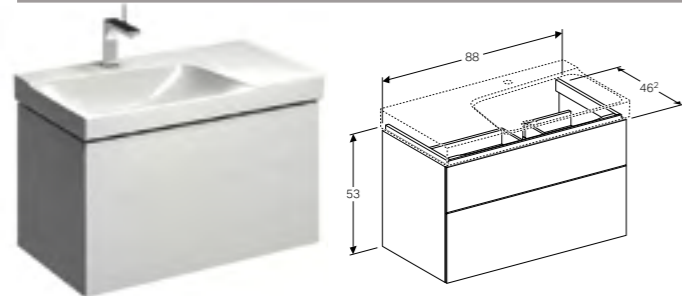

Cabinet for 90cm washbasin, with two drawers

W 88 / D 46.2 / H 53cm

Wall-mounted, opened using push-to-open mechanism, moisture-resistant, LED lighting, delivered pre-assembled.

Art. no.	Product Description
500.516.01.1	White, siphon cut out right
500.516.43.1	Scultura grey, siphon cut out right
500.516.00.1	Matt grey, siphon cut out right