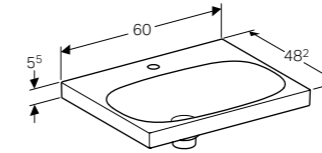

60cm washbasin, with hidden overflow and drain cover
W 60 / D 48.2 / H 5.5cm

Can be installed with a washbasin cabinet, ceramic overflow system.

Art. no.	Product Description
500.629.01.2	Centred tap hole

Built in ceramic clou waste requires brassware with lever operated pop up waste.