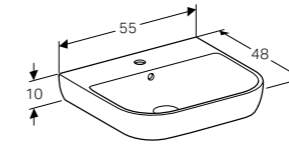

55cm washbasin
W 55 / D 48 / H 10cm
Visible overflow.
Art. no. 500.227.01.1 **Product Description** Centred tap hole