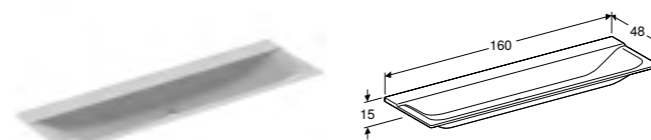

160cm Varicor washbasin

W 160 / D 48 / H 15cm

Art. no.	Product Description
500.278.00.1	Without tap hole
500.279.00.1	Two tap hole

NEW