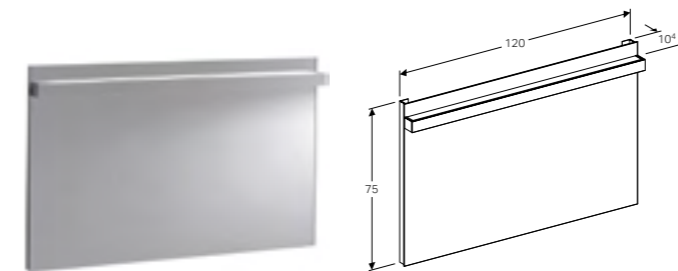

120cm mirror with functional lighting
W 120 / D 10.4 / H 75cm
Mechanical switch, adjustable lamp, LED lighting.

Art. no.	Product Description
840720000	40 W, 368 lm