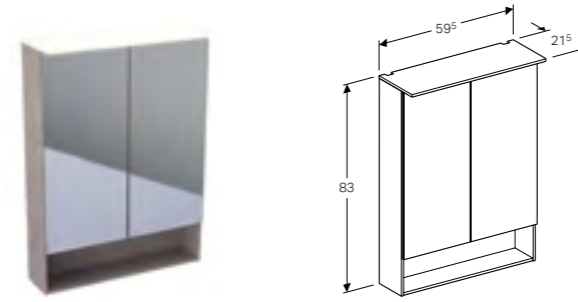

60cm mirror cabinet with functional lighting, two doors
W 59.5 / D 21.5 / H 83cm
LED lighting, internal lighting, sensor switch, power socket, USB port, mirrored back side, magnification mirror, storage boxes on inside of doors.

Art. no.	Product Description
500.644.00.1	Mystik oak