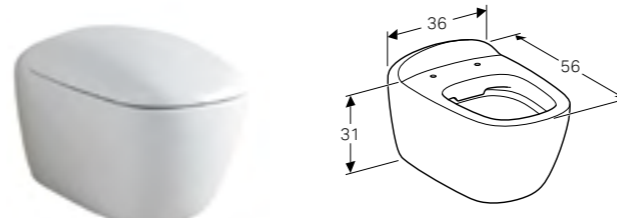

Wall-hung toilet, Rimfree®
W 36 / D 56 / H 31cm

Washdown toilet pan, 6/4L, hidden fastening.

Art. no.	Product Description
500.510.01.1	White