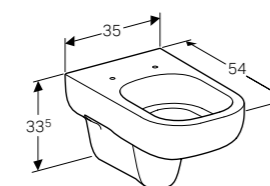

Wall-hung toilet

W 35 / D 54 / H 33.5cm

Washdown toilet pan, 6/4L or 4/2.6L, with flush rim.

Art. no. Product Description
500.211.01.1 White