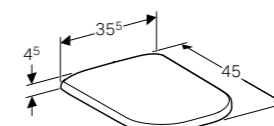

Square toilet seat, overlapping lid

W 35.5 / D 45 / H 4.5cm

Hinges made of metal. Not compatible with 500.200.01.1

Art. no. Product Description
500.234.01.1 White
500.233.01.1 White, SoftClosing