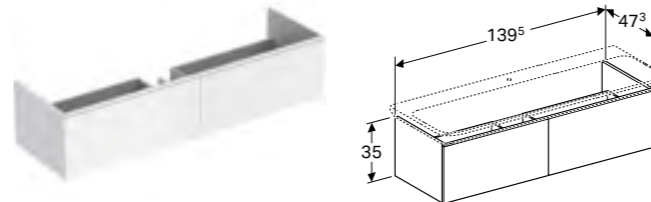

NEW

140cm Varicor washbasin

W 140 / D 48 / H 15cm

Art. no.	Product Description
500.276.00.1	Without tap hole
500.277.00.1	Two tap hole

NEW

Cabinet for 140cm washbasin, with two drawers

W 139.5 / D 47.3 / H 35cm