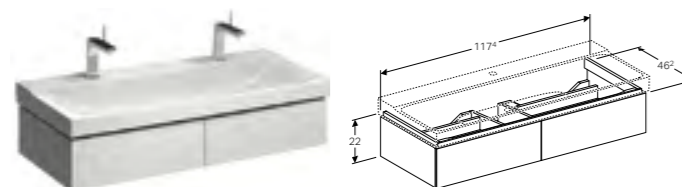

Cabinet for 120cm washbasin, with two drawers

W 117.4 / D 46.2 / H 22cm

Wall-mounted, opened using push-to-open mechanism, moisture-resistant, LED lighting, delivered pre-assembled.

Art. no.	Product Description
500.517.01.1	White
500.517.43.1	Scultura grey
500.517.00.1	Matt grey, siphon cut out right