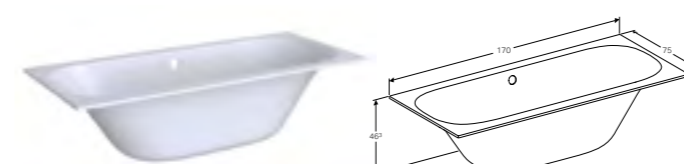

170cm rectangular bathtub, duo, with set of feet
W 170 / D 75 / H 46.3cm
Built-in bathtub, suitable for two persons, slim rim, centred outlet.
Art. no. 554.003.01.1 **Product Description** White