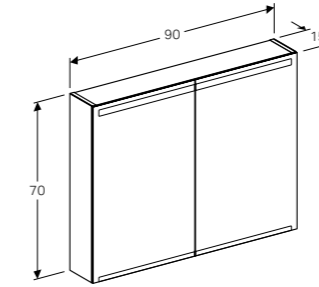

90cm mirror cabinet with functional and ambient lighting, two doors
W 90 / D 15 / H 70cm
LED lighting, indirect lighting, touch-sensor switch for the upper light, touch-sensor switch for the bottom light, power socket, mirrored body, doors mirrored on both sides, movable shelves.
Art. no.
500.591.P5.1