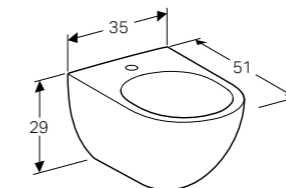

Wall-hung bidet
W 35 / D 51 / H 29cm
Hidden water supply connection, hidden fastening.
Art. no. 500.601.01.1 **Product Description** White