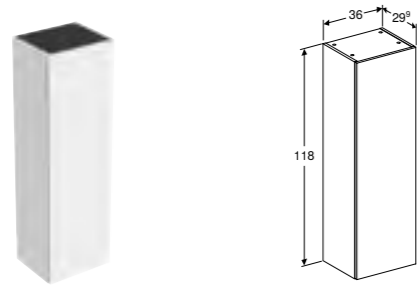

Semi-tall cabinet
W 36 / D 29.9 / H 118cm
Wall-mounted, push to open door, moisture resistant, delivered pre-assembled.

Art. no.	Product Description
500.361.00.1	White
500.361.JK.1	Lava
500.361.JL.1	Sand
500.361.JR.1	Walnut