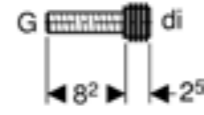

Geberit flush bend extension brass for urinals with inlet connector with sleeve, plug-in

Art. no.
119.702.00.1