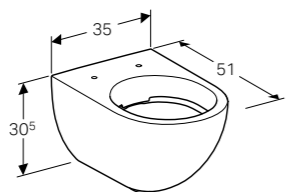

Wall-hung toilet, Rimfree®
W 35 / D 51 / H 30.5cm
Washdown toilet pan, hidden fastening, easy fastening with Geberit toilet wall fixing EFF2.
Art. no. 500.600.01.1 **Product Description** White