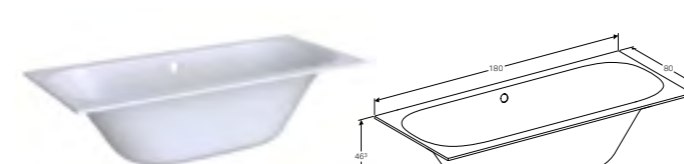

180cm rectangular bathtub, duo, with set of feet
W 180 / D 80 / H 46.3cm
Built-in bathtub, suitable for two persons, slim rim, centred outlet.
Art. no. 554.004.01.1 **Product Description** White