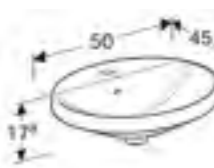

Oval countertop basin

W 50 / D 45cm

Art. no.	Product Description
500.712.01.2	One tap hole with overflow
500.714.01.2	One tap hole without overflow