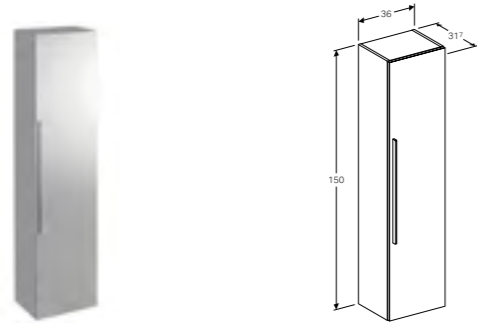

150cm tall cabinet with one door and external mirror
W 36 / D 31.7 / H 150cm
Wall-mounted, opening via handle, with two fixed shelves, with two movable shelves, left or right hinge side, delivered pre-assembled.

Art. no.	Product Description
840150000	White
841152000	Natural oak
841151000	Lava