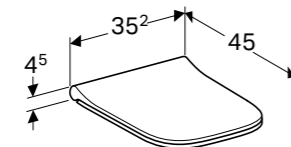

Square wall-hung toilet, opening for wall mounting, Rimfree®
W 35 / D 54 / H 33.5cm
Washdown toilet pan, 6/4L.
Art. no. Product Description
500.200.01.1 White

Square slim soft close seat & cover with quick release hinges to suit premium WC (wrap over)
Hinges made of metal, slim design, overlapping lid, quick release
Art. no. Product Description
500.687.01.1 White