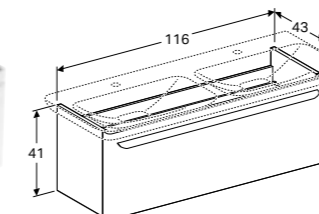

116cm double washbasin unit
W 116 / D 43 / H 41cm
Wall-mounted, opening via handle, moisture resistant, delivered pre-assembled.
Art. no.   **Product Description**
824130000   White
824131000   Taupe