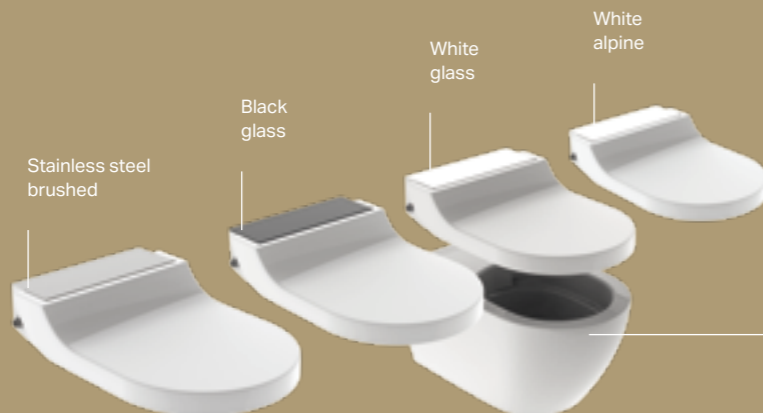

AQUACLEAN TUMA COMFORT IS AVAILABLE IN FOUR DESIGN COVERS:

AquaClean Tuma toilet enhancement solution with standard toilet ceramic appliance.