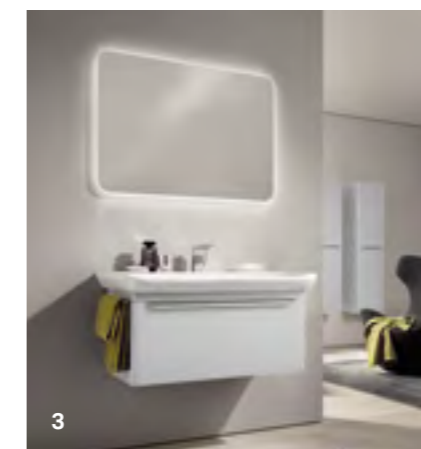

1 The integrated arrangement system allows bathroom accessories to be stored away in an organised manner in next to no time. **2** A practical tall cabinet with four adjustable shelves and door organiser offers lots of storage space. **3** Washbasin cabinets in current trend colours fit perfectly with the smooth lines of the ceramic in the myDay series. **4** An elegant solution with a lay-on washbasin and a generously sized shelf surface with glass cover.