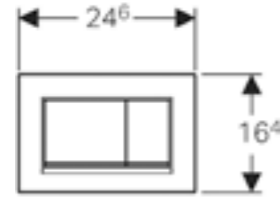

FLUSH PLATES

RECTANGULAR

Geberit Sigma30

W 24.6 / D 1.2 / H 16.4cm

Art. no.	Product Description
115.883.KJ.1	White / gloss chrome / white
115.883.KK.1	White / gold-plated / white
115.883.KL.1	White / matt chrome / matt chrome
115.883.KH.1	Gloss chrome / matt chrome / gloss chrome
115.883.KN.1	Matt chrome / gloss chrome / matt chrome
115.883.KM.1	Black / gloss chrome / black
115.883.JQ.1	Anti-fingerprint coating / matt chrome / gloss chrome / matt chrome
115.883.JT.1	Anti-fingerprint coating / matt white / gloss chrome / matt white
115.883.14.1	Anti-fingerprint coating / matt black / gloss chrome / matt black