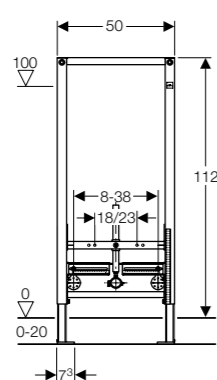

Geberit Duofix frame for bidet, 112cm, Universal

Art. no. 111.545.00.1 **Product Description**
With wall brackets, backplate elbows and chrome isolating valves