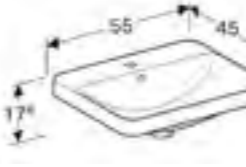

Rectangular countertop basin

W 55 / D 40cm

Art. no.	Product Description
500.736.01.2	No tap hole with overflow
500.738.01.2	No tap hole without overflow

Oval countertop basin

W 55 / D 40cm

Art. no.	Product Description
500.716.01.2	No tap hole with overflow
500.718.01.2	No tap hole without overflow