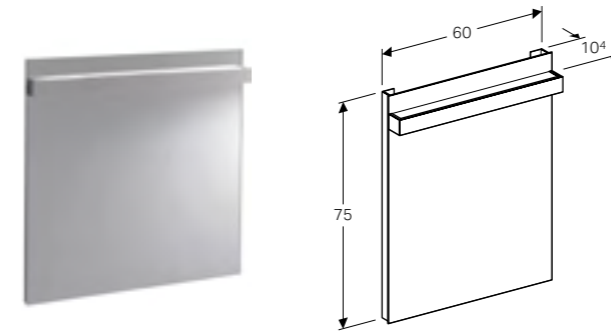

37cm mirror with functional lighting
 W 37 / D 10.4 / H 110cm
 Mechanical switch, adjustable lamp, LED lighting.

Art. no.	Product Description
840537000	12 W, 234 lm

60cm mirror with functional lighting
 W 60 / D 10.4 / H 75cm
 Mechanical switch, adjustable lamp, LED lighting.