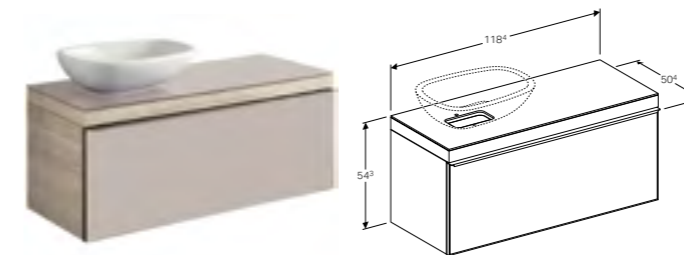

120cm cabinet for lay-on washbasin, with one SoftClosing mechanism drawer
W 118.4 / D 50.4 / H 54.3cm

Wall-mounted, opening via handle, front panel made of glass, can be equipped with feet, cover plate made of glass, frame made of metal, delivered pre-assembled.

Art. no.	Product Description
500.561.JI.1	Taupe, beige oak
500.561.JJ.1	Black, grey-brown oak