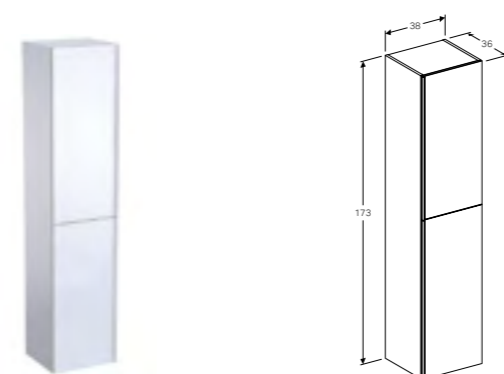

173cm tall cabinet with two doors
W 38 / D 36 / H 173cm
Wall-mounted, opening via handle, with one lockable internal drawer, door with SoftClosing mechanism, with four movable shelves, storage boxes on inside of doors, delivered pre-assembled.

Art. no.	Product Description
500.619.01.2	White
500.619.JK.2	Lava
500.619.JL.2	Sand
500.619.16.1	Black