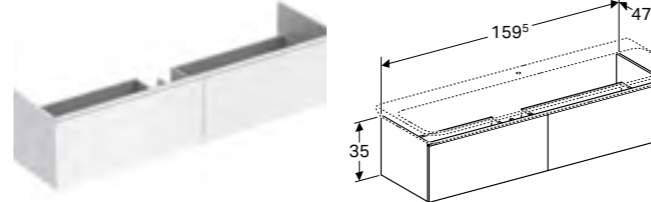

NEW

160cm Varicor washbasin

W 160 / D 48 / H 15cm

Art. no.	Product Description
500.278.00.1	Without tap hole
500.279.00.1	Two tap hole

NEW

Cabinet for 160cm washbasin, with four drawers

W 159.5 / D 47.3 / H 35cm