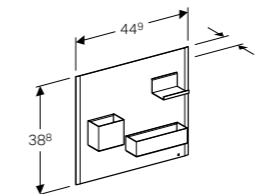

45cm board with storage magnets

W 44.9 / D 7.5 / H 38.8cm

Storage boxes of different sizes, storage boxes fixed with magnets.

Art. no.	Product Description
500.649.01.2	White board, lava box
500.649.JK.2	Lava board, lava box
500.649.JL.2	Sand board, lava box
500.649.16.1	Black board, lava box