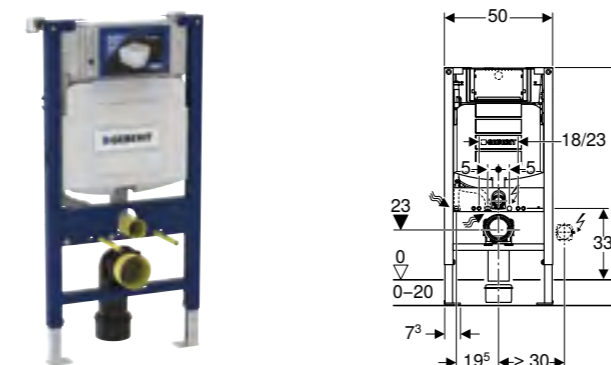

Geberit Duofix toilet frame with Sigma cistern 12cm

Art. no.	Product Description
111.911.00.5	Installation height 98cm