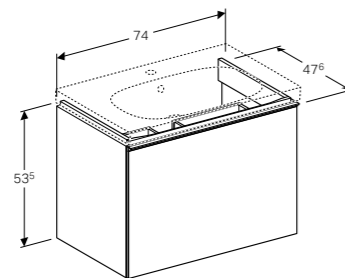

Cabinet for 75cm washbasin, with one drawer and internal drawer

W 74 / D 47.6 / H 53.5cm

Wall-mounted, opening via handle, drawer with SoftClosing mechanism, moisture-resistant, delivered pre-assembled.

Art. no.	Product Description
500.611.01.2	White
500.611.JK.2	Lava
500.611.JL.2	Sand
500.611.16.1	Black