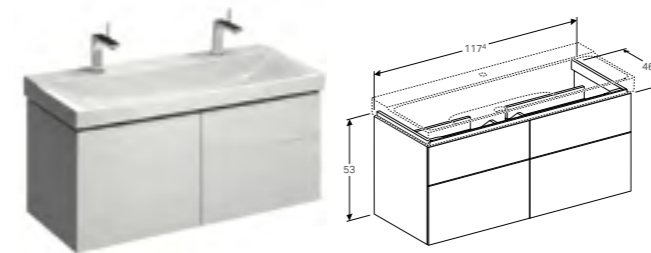

Cabinet for 120cm washbasin, with four drawers

W 117.4 / D 46.2 / H 53cm

Wall-mounted, opened using push-to-open mechanism, moisture-resistant, LED lighting, delivered pre-assembled.

Art. no.	Product Description
500.518.01.1	White
500.518.43.1	Scultura grey
500.518.00.1	Matt grey

NEW