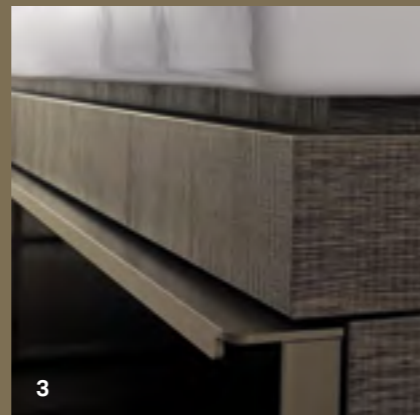

3

GEBERIT CITTERIO BATHROOM FURNITURE COLOURS

FRONT/PLATE	BODY	FRONT/PLATE	BODY	HANDLE/FEET
Taupe glass	Oak beige wooden structured melamine	Black glass	Oak grey-brown wooden structured melamine	Champagne