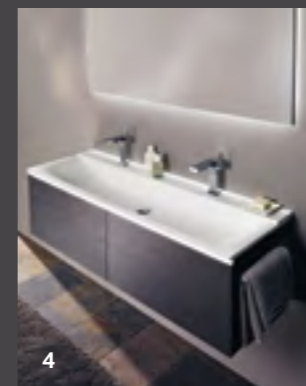

GEBERIT XENO² WASHBASINS

1

Minimalist and superior in design, convenient and versatile in function: Geberit Xeno².

As an expression of the natural clear lines, Geberit Xeno² washbasins have a slightly raised tap hole bench with a narrow platform to the edge of the basin. The absence of overflow holes means that the aesthetics of the inner basin's flowing forms are not disrupted. The clear design statement offers advantages when it comes to hygiene and ease of cleaning too.

2

3

4

5

6

1 The softer inner lines create a striking contrast with the clearly geometric outer contour of the washbasins. 2 A clear focus: bathroom furniture and toilets perfectly match the washbasins. 3 The geometric design of Geberit Xeno² is perfect for modern bathroom designs. 4 The Geberit Xeno² range extension includes two new slim design washbasins in high quality Varicor. 5 Exceptional: asymmetrical basin with shelf at the side and rear. 6 The asymmetrical basin lends itself to interesting solutions even in small spaces.

KeraTect®