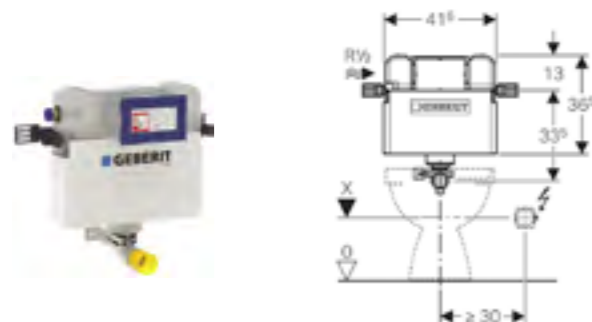

Geberit Kappa concealed cistern, 6/3 litres

Art. no.	Product Description
109.205.00.1	Installation height 82cm