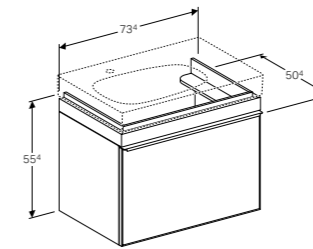

Cabinet for 75cm washbasin, with one SoftClosing mechanism drawer
W 73.4 / D 50.4 / H 55.4cm

Wall-mounted, opening via handle, can be equipped with feet, front panel made of glass, frame made of metal, delivered pre-assembled.

Art. no.	Product Description
500.557.JI.1	Taupe, beige oak
500.557.JJ.1	Black, grey-brown oak