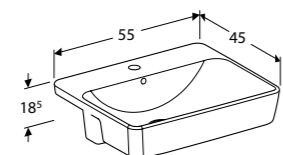

Round semi-recessed basin

Dia 50cm

Art. no. 500.782.01.2 **Product Description** One tap hole with overflow
500.783.01.2 Two tap hole with overflow

NEW

Semi recessed square basin

55cm

Art. no. 500.681.01.1 **Product Description** One tap hole with overflow