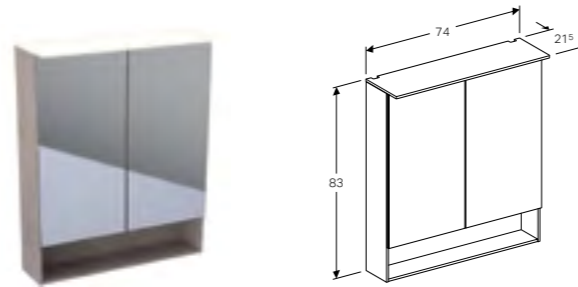

75cm mirror cabinet with functional lighting, two doors
W 74 / D 21.5 / H 83cm
LED lighting, internal lighting, sensor switch, power socket, USB port, mirrored back side, magnification mirror, storage boxes on inside of doors.

Art. no.	Product Description
500.645.00.1	Mystik oak