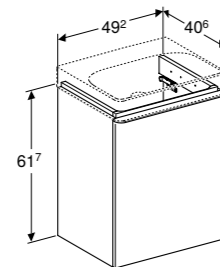

Cabinet for 50cm handrinse basin, with one SoftClosing mechanism door

W 49.2 / D 40.6 / H 61.7cm

Wall-mounted, integrated handle, moisture-resistant, delivered pre-assembled.

Art. no. 500.363.00.1 **Product Description** RH door white
500.363.JK.1 RH door lava
500.363.JL.1 RH door sand
500.363.JR.1 RH door walnut
500.364.00.1 LH door white
500.364.JK.1 LH door lava
500.364.JL.1 LH door sand
500.364.JR.1 LH door walnut

LH - Hinge mounted on left
RH - Hinge mounted on right