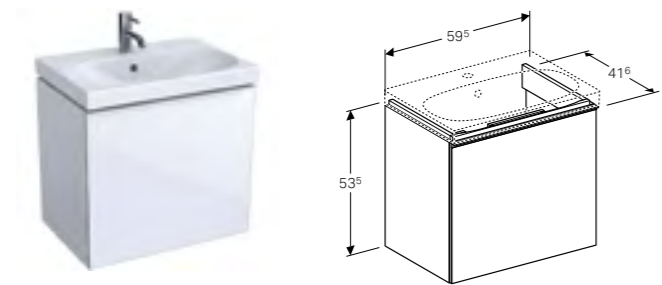

Cabinet for 60cm washbasin, with one drawer and internal drawer, small projection
W 59.5 / D 41.6 / H 53.5cm
Wall-mounted, opening via handle, drawer with SoftClosing mechanism, moisture-resistant, delivered pre-assembled.

Art. no.	Product Description
500.614.01.2	White
500.614.JK.2	Lava
500.614.JL.2	Sand
500.614.16.1	Black