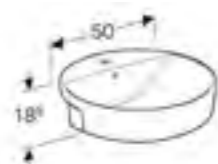

Rectangle lay-on basin

W 55 / D 40cm

Art. no. 500.779.01.2 **Product Description** No tap hole without overflow

Rectangle lay-on basin

W 60 / D 45cm

Art. no. 500.780.01.2 **Product Description** One tap hole with overflow
500.781.01.2 One tap hole without overflow

Round semi-recessed basin

Dia 50cm

Art. no. 500.782.01.2 **Product Description** One tap hole with overflow
500.783.01.2 Two tap hole with overflow

NEW

Semi recessed square basin

55cm

Art. no. 500.681.01.1 **Product Description** One tap hole with overflow