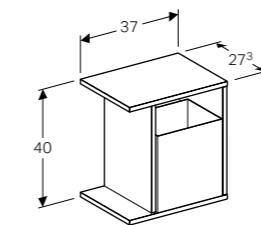

Side element with storage box, 28cm depth
W 37 / D 27.3 / H 40cm

Wall-mounted, delivered pre-assembled, can be connected with handrinse basin cabinet.

Art. no.	Product Description
840237000	White
841239000	Natural oak
841238000	Lava

Only compatible with cabinet for 53cm handrinse basin, with drawer.