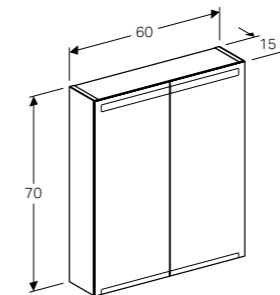

60cm mirror cabinet with functional and ambient lighting, two doors
W 60 / D 15 / H 70cm
LED lighting, indirect lighting, touch-sensor switch for the upper light, touch-sensor switch for the bottom light, power socket, mirrored body, doors mirrored on both sides, movable shelves.
Art. no.
500.590.P5.1