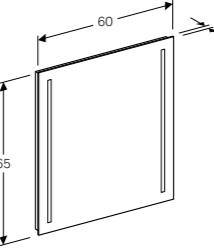

60cm mirror with functional side lighting
W 60 / D 3.6 / H 65cm
Mechanical switch, LED lighting.
Art. no.
500.586.00.1