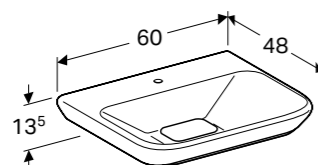

Mirror
40 / 60 / 100cm

COLOUR FINISHES

White, high-gloss
coated

Taupe, high-gloss
coated

40cm washbasin
 W 40 / D 28 / H 10.5cm
 Washbasin without overflow, suitable for a running waste.
Art. no. **Product Description**
 125440600 LH tap hole
 125440600 RH tap hole