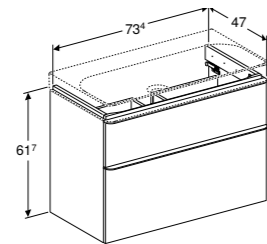

Cabinet for 90cm washbasin, with two SoftClosing mechanism drawers
W 87 / D 49 / H 62.5cm

Wall-mounted, integrated handles, moisture-resistant, delivered pre-assembled.

Art. no.	Product Description
500.354.00.1	White
500.354.JK.1	Lava
500.354.JL.1	Sand
500.354.JR.1	Walnut