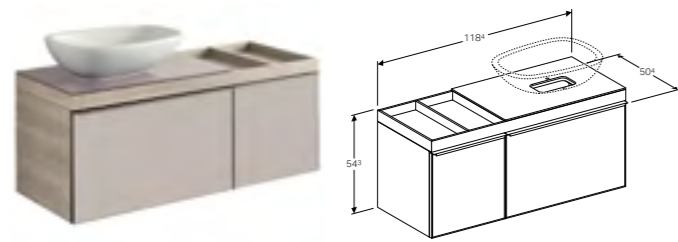

120cm cabinet for lay-on washbasin, with two SoftClosing mechanism drawers and shelf surface
W 118.4 / D 50.4 / H 54.3cm

Wall-mounted, opening via handle, front panel made of glass, can be equipped with feet, cover plate made of glass, frame made of metal, delivered pre-assembled.

Art. no.	Product Description
500.565.JI.1	Taupe, beige oak, left
500.565.JJ.1	Black, grey-brown oak, left