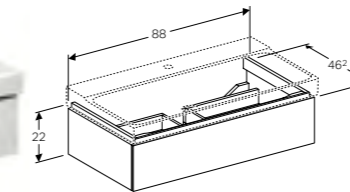

Cabinet for 40cm handrinse basin, with one door

W 38 / D 26.5 / H 52.5cm

Wall-mounted, left or right hinge side, moisture-resistant, delivered pre-assembled.

Art. no.	Product Description
500.502.01.1	White
500.502.43.1	Scultura grey
500.502.00.1	Matt grey