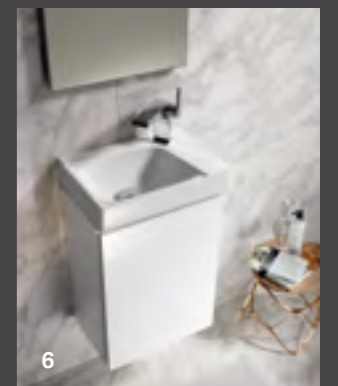

2

3

4

5

6

1 The softer inner lines create a striking contrast with the clearly geometric outer contour of the washbasins. 2 A clear focus: bathroom furniture and toilets perfectly match the washbasins. 3 The geometric design of Geberit Xeno² is perfect for modern bathroom designs. 4 The Geberit Xeno² range extension includes two new slim design washbasins in high quality Varicor. 5 Exceptional: asymmetrical basin with shelf at the side and rear. 6 The asymmetrical basin lends itself to interesting solutions even in small spaces.