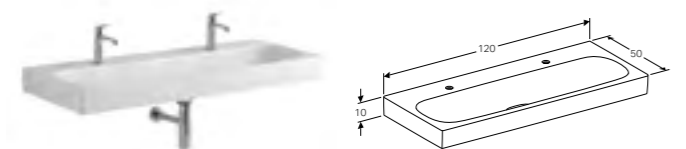

120cm washbasin
W 120 / D 50 / H 10cm

Washbasin with 2 tap holes, without overflow, with ceramic cover cap, available with Clou overflow system or running waste with free outlet, can be installed with a washbasin cabinet.

Art. no.	Product Description
500.553.01.1	Right and left tap hole