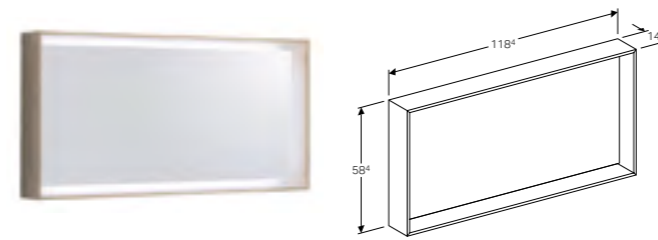

120cm mirror with ambient lighting
W 118.4 / D 14 / H 58.4cm

Mirror surface with LED light strip integrated in frame, light operated by wall switch, frame made of wood.

Art. no.	Product Description
500.570.JI.1	Beige Oak
500.570.JJ.1	Grey-brown Oak