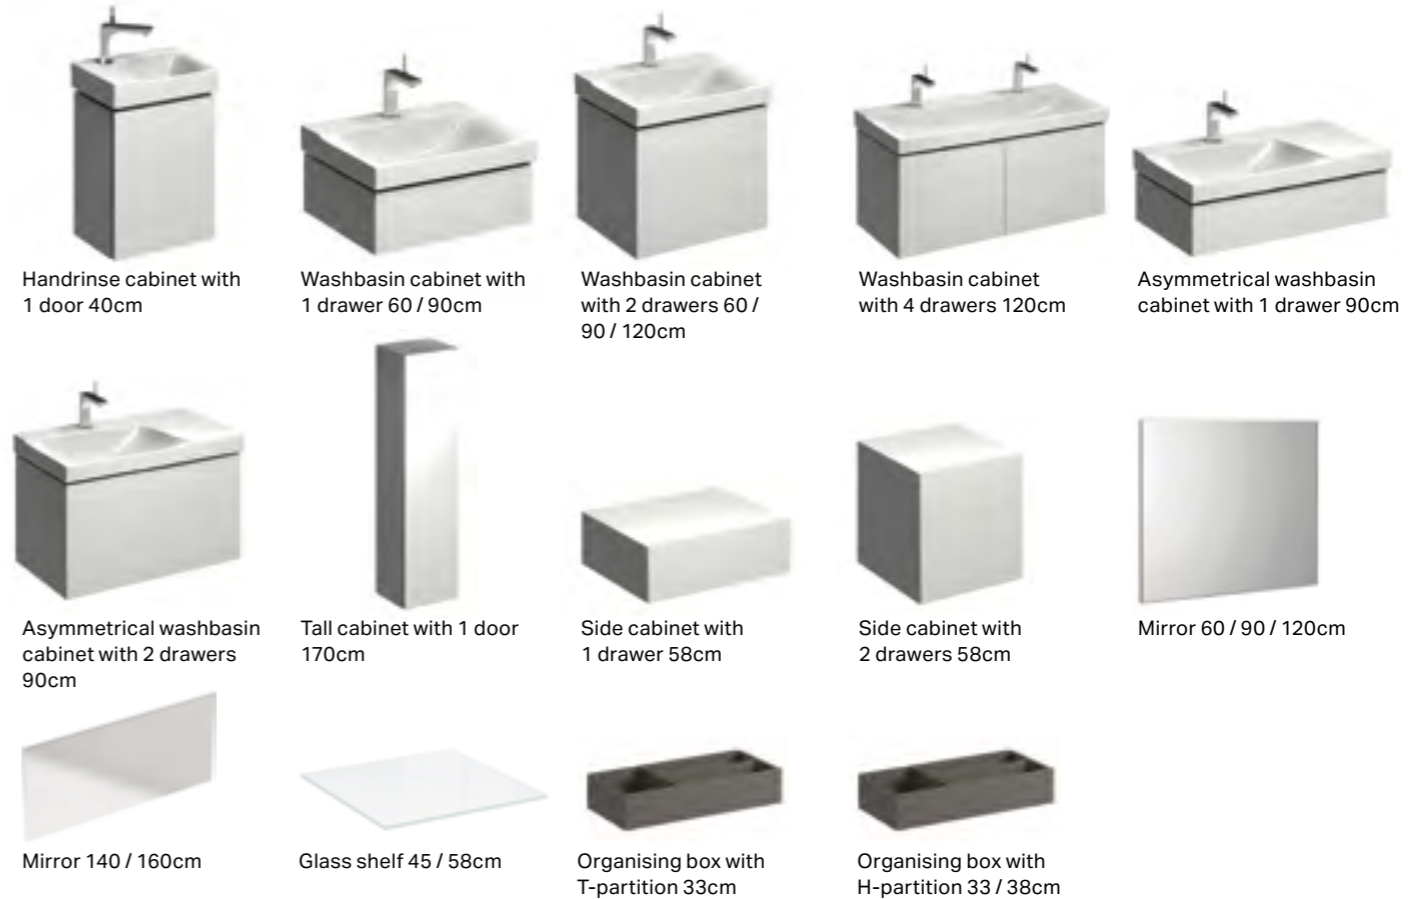

WASHBASINS

TOILET

Wall-hung

TOILET SEAT

SoftClosing

BIDET

Wall-hung

FURNITURE

COLOUR FINISHES

FURNITURE

White, high-gloss coated

Sculptura grey, structured coated

Matt Grey

NEW All Geberit bathroom furniture ranges are made of moisture-resistant material.

40cm handrinse basin

W 40 / D 28 / H 8.5cm