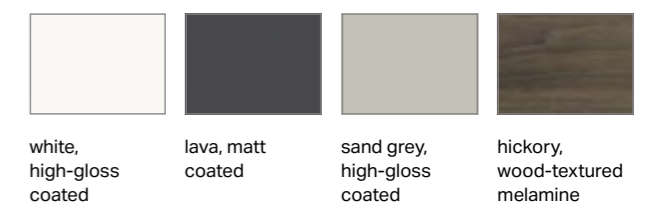

ACCESSORIES

Box shelf 45cm Drawer inserts Feet

COLOUR FINISHES

white, high-gloss coated lava, matt coated sand grey, high-gloss coated hickory, wood-textured melamine

45cm square handrinse washbasin

W 45 / D 36 / H 9cm