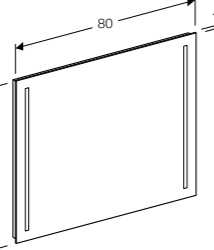

60cm mirror with functional side lighting
W 60 / D 3.6 / H 65cm
Mechanical switch, LED lighting.
Art. no.
500.586.00.1

70cm mirror with functional side lighting
W 70 / D 3.6 / H 65cm
Mechanical switch, LED lighting.
Art. no.
500.587.00.1