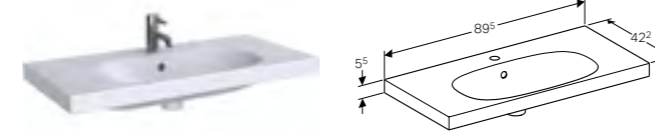

90cm washbasin, small projection, shelf surface
W 89.5 / D 42.2 / H 5.5cm
Can be installed with a washbasin cabinet, visible overflow, easy fastening with Geberit washbasin wall fixing EFF1.

Art. no.	Product Description
500.633.01.2	Centred tap hole
500.634.01.2	Without tap hole