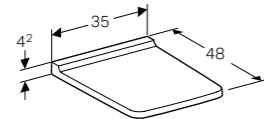

Toilet seat with SoftClosing mechanism

W 35 / D 48 / H 4.2cm

Hinges made of metal, overlapping toilet lid.

Art. no. 500.537.01.1 **Product Description** White