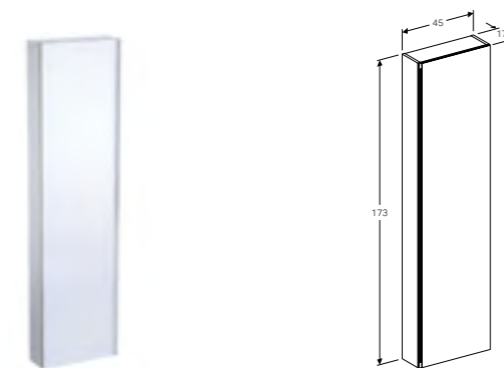

173cm tall cabinet with one door
W 45 / D 17.4 / H 173cm
Wall-mounted, opening via handle, door with SoftClosing mechanism, with two fixed shelves, with five movable shelves, delivered pre-assembled.

Art. no.	Product Description
500.637.01.2	White
500.637.JK.2	Lava
500.637.JL.2	Sand
500.637.16.1	Black