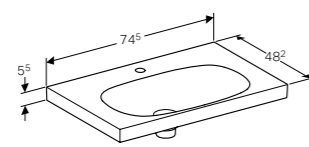

75cm washbasin, with hidden overflow, shelf surface and drain cover

W 74.5 / D 48.2 / H 5.5cm

Can be installed with a washbasin cabinet, ceramic overflow system.

Art. no.	Product Description
500.630.01.2	Centred tap hole

Built in ceramic clou waste requires brassware with lever operated pop up waste.