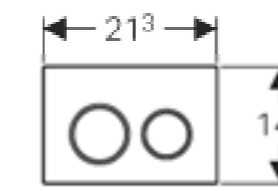

Geberit Kappa21

W 21.2 / D 1 / H 14.2cm

Art. no.	Product Description
115.240.KH.1	Gloss chrome / matt chrome / gloss chrome
115.240.KJ.1	White/ gloss chrome
115.240.KK.1	White/gold-plated
115.240.KL.1	White/matt chrome
115.240.KM.1	Black/ gloss chrome
115.240.KN.1	Matt chrome/gloss chrome