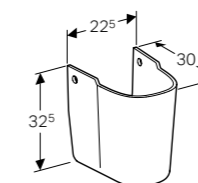

Half pedestal for washbasins
W 22.5 / D 30 / H 32.5cm
For Smyle and Smyle Square washbasins with a width of more than 55cm.
Art. no. 500.576.01.1 **Product Description** White