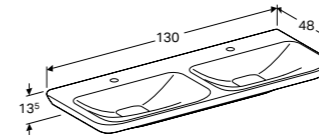

130cm double washbasin
W 130 / D 48 / H 13.5cm
Wall-mounted, opening via handle, moisture resistant, delivered pre-assembled.
Art. no.
135430600