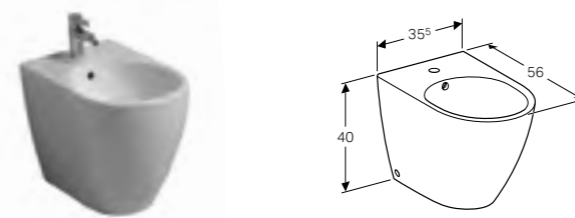

Floor-standing bidet
W 35.5 / D 56 / H 40cm
Back-to-wall, hidden water supply connection, hidden fastening.
Art. no. 574950000 **Product Description** White