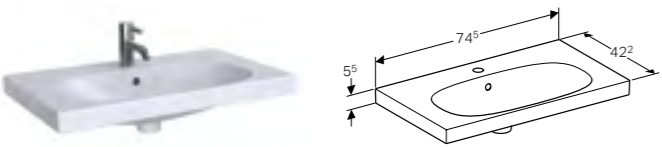

75cm washbasin, small projection, shelf surface
W 74.5 / D 42.2 / H 5.5cm
Can be installed with a washbasin cabinet, visible overflow.

Art. no.	Product Description
500.632.01.2	Centred tap hole