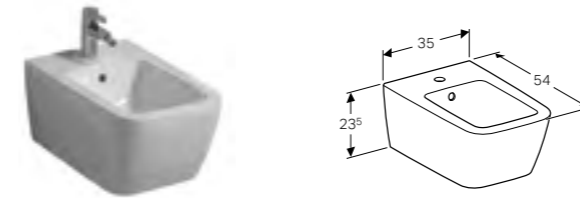

Square wall-hung bidet
W 35 / D 54 / H 23.5cm
Hidden water supply connection, hidden fastening.
Art. no.   **Product Description**
231910000   White