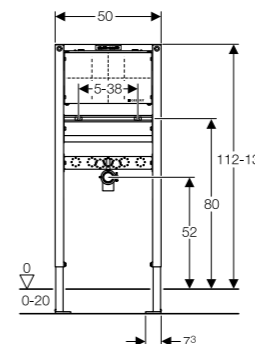

Art. no.	Product Description
111.911.00.5	Installation height 98cm

GEBERIT FRAMES

Geberit Duofix WC frame with Sigma cistern 8cm

Art. no. 111.799.00.1
Product Description Installation height 114cm

WASHBASIN FRAMES