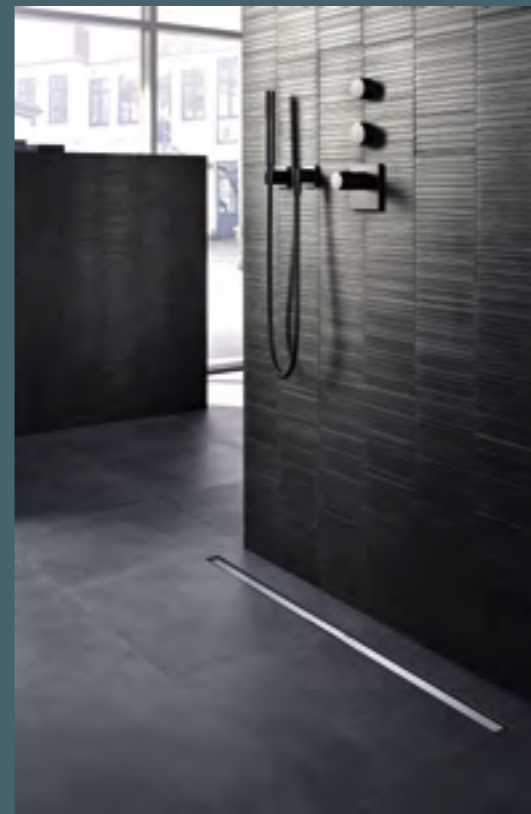

GEBERIT SHOWER CHANNELS CLEANLINE

reddot design award
winner 2015

HYGIENIC, CLEAN AND SIMPLY BEAUTIFUL:
GEBERIT SHOWER CHANNELS FROM THE
CLEANLINE SERIES FOR FLEXIBLE
BATHROOM DESIGN

Geberit CleanLine breaks new ground in shower drainage. It does not discharge the water invisibly in a channel, but instead via elegant stainless steel collector profiles. There are no hidden areas meaning that dirt is prevented from accumulating and leading to unpleasant odours. Simply wipe over the profile once and everything is clean.

Geberit CleanLine is considerably more flexible than many other shower drainage solutions as the collector profile can be simply cut at both ends and adjusted to the nearest millimetre, depending on the room conditions.

Geberit CleanLine is available in three different designs. **1** Geberit CleanLine20 channel. **2** Geberit CleanLine60 channel. **3** A comb insert prevents clogging and is easy to remove, and easy to clean. **4** Also available in a customisable version for tiles.