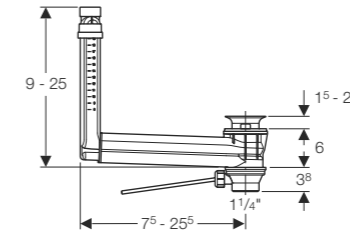

Geberit washbasin connector clou with lever actuation for basins with no overflow

Art. no.
152.018.00.1