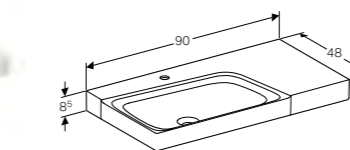

90cm washbasin with shelf surface

W 90 / D 48 / H 8.5cm

Washbasin without overflow, compatible with running waste, can be installed with a washbasin cabinet.

Art. no.	Product Description
500.533.01.1	Left tap hole, shelf space right
500.534.01.1	Without tap hole, shelf space right