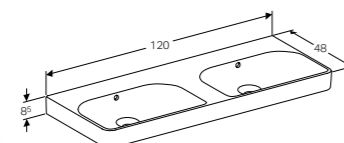

120cm square double washbasin
W 120 / D 48 / H 8.5cm

Visible overflow, can be installed with cabinet for washbasin.

Art. no.	Product Description
500.223.01.1	Right and left tap hole
500.224.01.1	Without tap hole