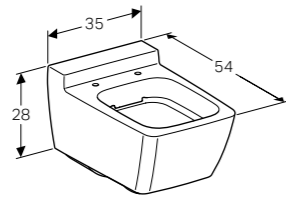

Wall-hung toilet, Rimfree®

W 35 / D 54 / H 28cm

Washdown toilet pan, 6/4L or 4/2.6L, hidden fastening.

Art. no. 500.500.01.1 **Product Description** White