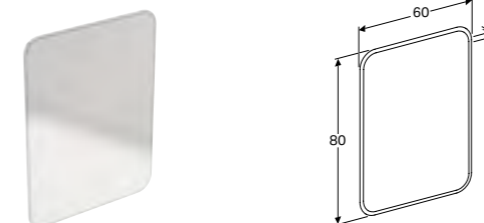

60cm mirror
W 60 / D 3 / H 80cm
LED lighting, indirect lighting, light operated by wall switch, heated rear to prevent mirror steaming up.
Art. no.
824360000