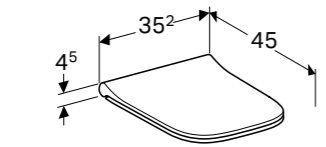

Square toilet seat, slim
W 35.2 / D 45 / H 4.5cm
Soft close seat & cover with quick release hinges to suit premium WC (wrap over)
Art. no. Product Description
500.687.01.1 White