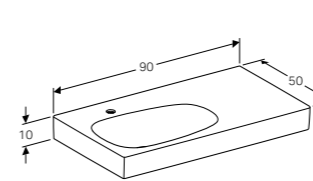

90cm washbasin with shelf surface
W 90 / D 50 / H 10cm

Washbasin without overflow, with ceramic cover cap, available with Clou overflow system or running waste with free outlet, asymmetrical, can be installed with a washbasin cabinet.

Art. no.	Product Description
500.548.01.1	Left tap hole, shelf space right
500.549.01.1	Right tap hole, shelf space left