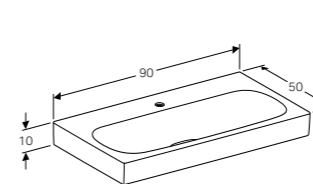

90cm washbasin
W 90 / D 50 / H 10cm

Washbasin without overflow, with ceramic cover cap, available with Clou overflow system or running waste with free outlet, can be installed with a washbasin cabinet.

Art. no.	Product Description
500.547.01.1	Centred tap hole