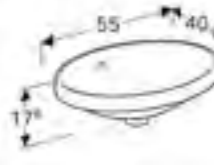

Oval countertop basin

W 55 / D 40cm

Art. no.	Product Description
500.716.01.2	No tap hole with overflow
500.718.01.2	No tap hole without overflow