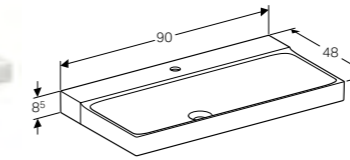

90cm washbasin

W 90 / D 48 / H 8.5cm

Washbasin without overflow, compatible with running waste, can be installed with a washbasin cabinet.

Art. no.	Product Description
500.531.01.1	Centred tap hole
500.532.01.1	Without tap hole