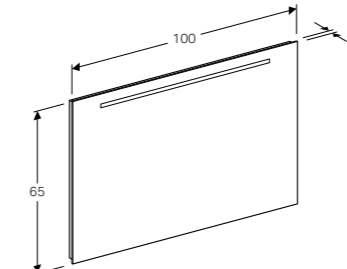

Mirror with functional side lighting 40 / 50 / 60 / 70 / 80 / 90cm

100cm mirror with functional lighting from the top
W 100 / D 3.6 / H 65cm
Mechanical switch, LED lighting.
Art. no.
500.584.00.1