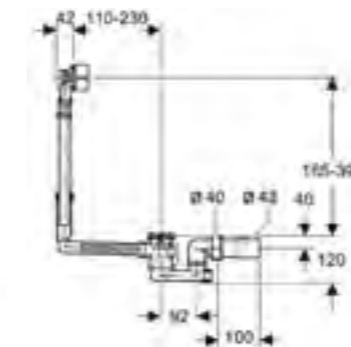

Geberit bathtub drain with turn handle actuation and inlet
With ready-to-fit-set and straight connector:
gloss chrome-plated.

Art. no.	Product Description
150.712.21.1	D 52 / L 23cm
150.713.21.1	D 52 / L 70cm