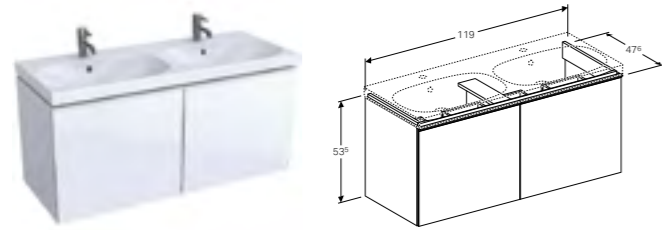

Cabinet for 120cm double washbasin, with two drawers
W 119 / D 47.6 / H 53.5cm
Wall-mounted, opening via handle, delivered pre-assembled.

Art. no.	Product Description
500.613.01.2	White
500.613.JK.2	Lava
500.613.JL.2	Sand
500.613.16.1	Black