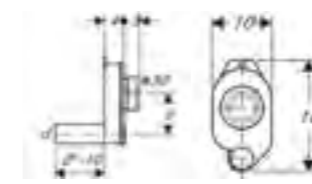

Geberit urinal trap for urinals with rear outlet white

Art. no.
261.483.11.1