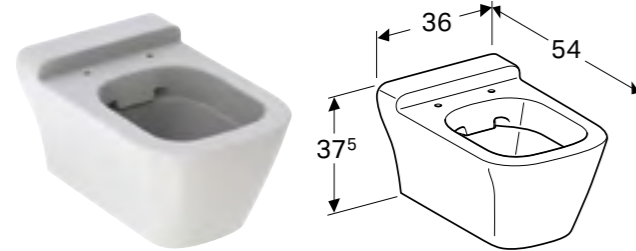

Semi pedestal
 W 22.5 / D 30 / H 32.5cm
 Not suitable for 60cm countertop basin.
Art. no.
 291410600

150cm tall cabinet
 W 40 / D 27.5 / H 150
 Wall-mounted, opening via handle, with movable shelves, storage solution on inside of door, moisture resistant, delivered pre-assembled.
Art. no. **Product Description**
 Y824000000 White
 824001000 Taupe