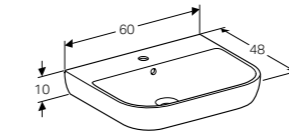

60cm washbasin
W 60 / D 48 / H 10cm
Visible overflow.
Art. no. 500.228.01.1 **Product Description** Centred tap hole