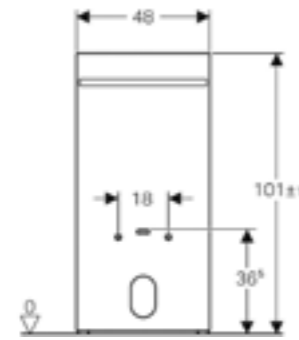

SANITARY MODULES GEBERIT MONOLITH