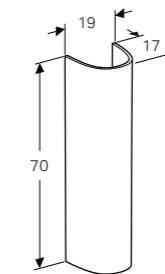

Full pedestal
W 19 / D 17 / H 70cm
For use with round washbasins 55cm-70cm.
Art. no. 500.341.01.1 **Product Description** White