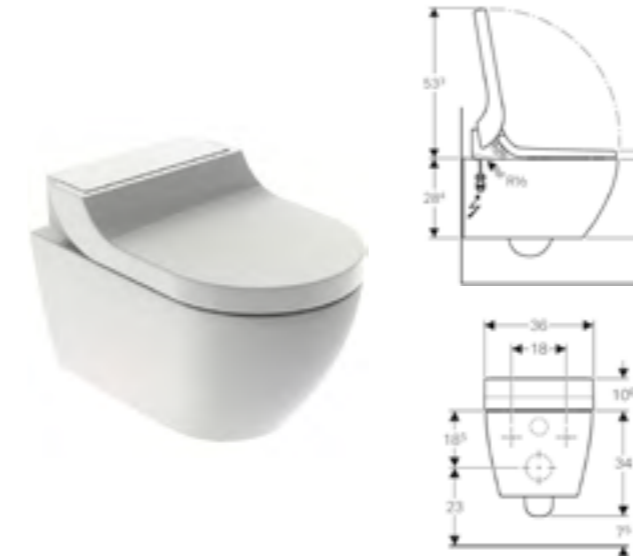

Geberit AquaClean Tuma Classic
W 36 / D 55.3 / H 44.6cm
Complete solution.

Art. no.	Product Description
146.090.11.1	White alpine