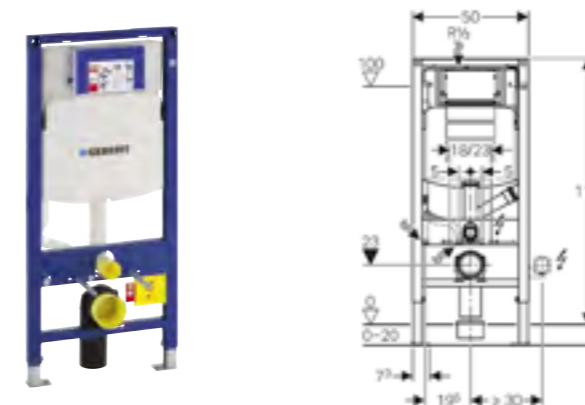

Geberit Duofix WC frame with Sigma cistern 12cm

Art. no.	Product Description
111.383.00.5	Includes drainage and brackets, 112cm
111.384.00.5	Without drainage and brackets, 112cm