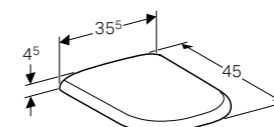

Toilet seat, overlapping lid

W 35.5 / D 45 / H 4.5cm

Hinges made of metal. Not compatible with 500.215.01.1

Art. no. Product Description
500.235.01.1 White
500.236.01.1 White, SoftClosing