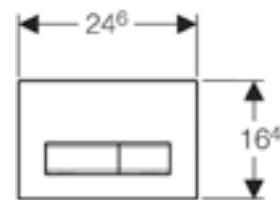

Geberit Sigma50

W 26.4 / D 1.16 - 1.36 / H 16.4cm

Art. no.	Product Description
115.788.11.2	White alpine
115.788.DW.2	Jet black RAL 9005
115.788.21.2	Gloss chrome-plated
115.788.GH.2	Brushed chrome
115.788.TG.2	Sand glass
115.788.SQ.2	Umber
115.788.SD.2	Smoked glass reflective
115.788.00.2	Customisation
115.788.JM.2	Mustang Slate