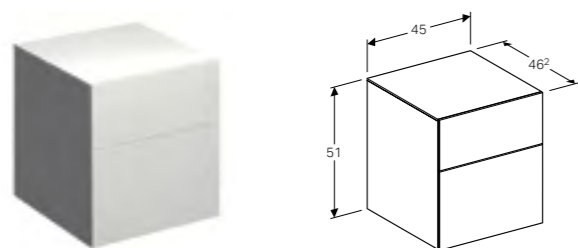

45cm side cabinet with two drawers

W 45 / D 46.2 / H 51cm

Wall-mounted, opened using push-to-open mechanism, moisture-resistant, delivered pre-assembled.

Art. no.	Product Description
500.504.01.1	White
500.504.43.1	Scultura grey
500.504.00.1	Matt grey