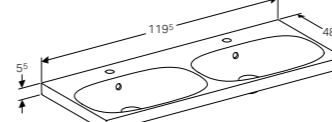

120cm double washbasin

W 119.5 / D 48.2 / H 5.5cm

Can be installed with a washbasin cabinet, visible overflow easy fastening with Geberit washbasin wall fixing EFF1.

Art. no.	Product Description
500.627.01.2	Centred tap hole
500.628.01.2	Without tap hole