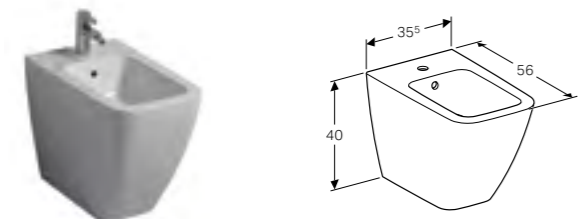

Square floor-standing bidet
W 35.5 / D 56 / H 40cm
Back-to-wall, hidden water supply connection, hidden fastening.
Art. no.   **Product Description**
231950000   White

Rimfree