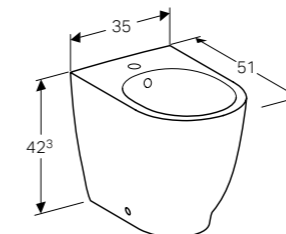

Floor-standing bidet, back-to-wall
W 35 / D 51 / H 42.3cm
Hidden water supply connection, hidden fastening, small projection.
Art. no. 500.603.01.1 **Product Description** White