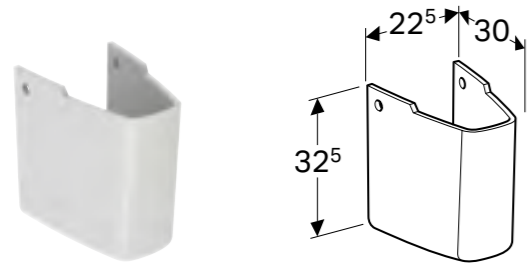

Semi pedestal
W 22.5 / D 30 / H 32.5cm
Not suitable for 60cm countertop basin.
Art. no.
291410600