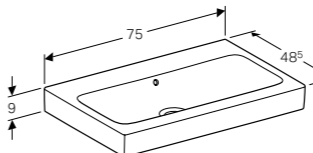

75cm washbasin
W 75 / D 48.5 / H 9cm

Washbasin with visible overflow, can be installed with a washbasin cabinet.

Art. no.	Product Description
124075000	Centred tap hole
124078000	Without tap hole