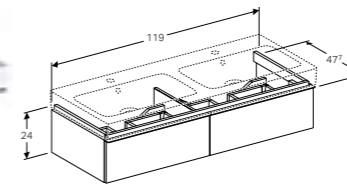

Cabinet for 120cm double washbasin, with two drawers
W 119 / D 47.7 / H 24cm

Wall-mounted, opening via handle, drawer with SoftClosing mechanism, delivered pre-assembled.

Art. no.	Product Description
840220000	White
841222000	Natural oak
841221000	Lava