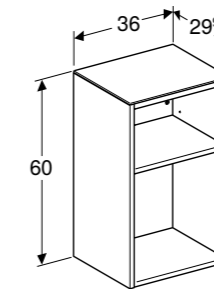

Low cabinet short projection, with open shelves
W 36 / D 29.9 / H 60cm

Art. no.	Product Description
500.358.00.1	White
500.358.JK.1	Lava
500.358.JL.1	Sand
500.358.JR.1	Walnut