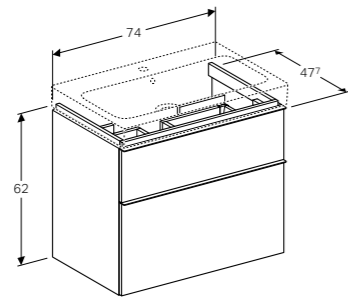

Cabinet for 75cm washbasin, with two drawers
W 74 / D 47.7 / H 62cm

Wall-mounted, opening via handle, drawer with SoftClosing mechanism, delivered pre-assembled.

Art. no.	Product Description
840375000	White
841377000	Natural oak
841376000	Lava