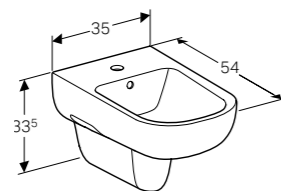

Wall-mounted bidet
W 35 / D 54 / H 33.5cm
Hidden water supply connection, visible overflow.
Art. no. Product Description
500.216.01.1 White