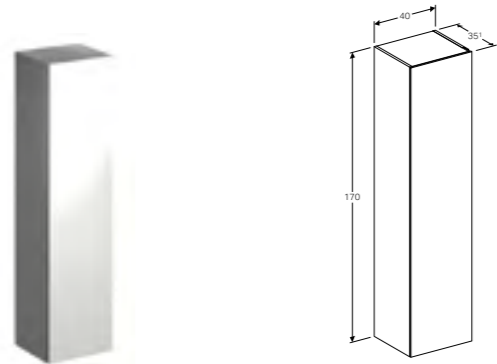

170cm tall cabinet with one SoftClosing mechanism door and internal mirror

W 40 / D 35.1 / H 170cm

Wall-mounted, mirror on inside of door, with two fixed shelves, with four movable shelves, moisture-resistant, delivered pre-assembled.

Art. no.	Product Description
500.503.01.1	White
500.503.43.1	Scultura grey
500.503.00.1	Matt grey