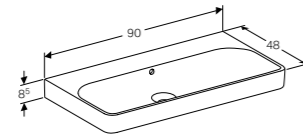

90cm square washbasin
W 90 / D 48 / H 8.5cm

Visible overflow, can be installed with cabinet for washbasin.

Art. no.	Product Description
500.251.01.1	Centred tap hole
500.250.01.1	Without tap hole
500.252.01.1	Right and left tap hole