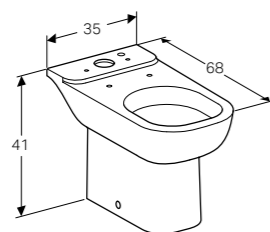

Art. no. Product Description
500.219.01.1 White

Square toilet seat, overlapping lid

W 35.5 / D 45 / H 4.5cm

Hinges made of metal. Not compatible with 500.200.01.1

Art. no. Product Description
500.234.01.1 White
500.233.01.1 White, SoftClosing