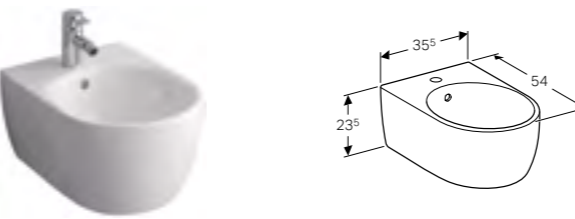

Wall-hung bidet
W 35.5 / D 54 / H 23.5cm
Hidden water supply connection, hidden fastening.
Art. no. 234000000 **Product Description** White