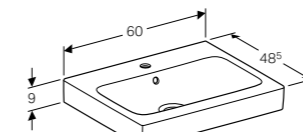

60cm washbasin
W 60 / D 48.5 / H 9cm

Washbasin with visible overflow, can be installed with a washbasin cabinet.

Art. no.	Product Description
124060000	Centred tap hole
124063000	Without tap hole