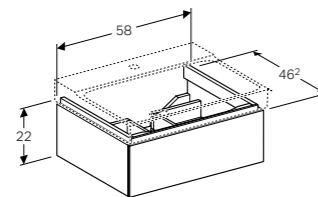

W 88 / D 46.2 / H 53cm

Wall-mounted, opened using push-to-open mechanism, moisture-resistant, LED lighting, delivered pre-assembled.

Art. no.	Product Description
500.509.01.1	White
500.509.43.1	Scultura grey
500.509.00.1	Matt grey