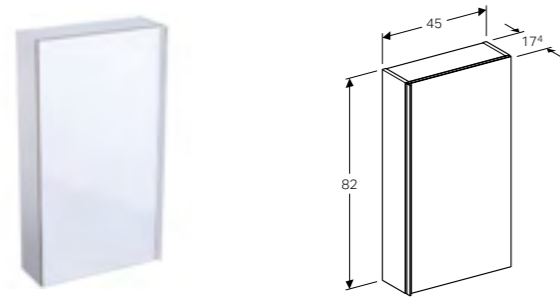

45cm high-level cabinet with one door
W 45 / D 17.4 / H 82cm
Wall-mounted, opening via handle, door with SoftClosing mechanism, with three movable shelves, mirror on inside of door, delivered pre-assembled.

Art. no.	Product Description
500.639.01.2	White
500.639.JK.2	Lava
500.639.JL.2	Sand
500.639.16.1	Black