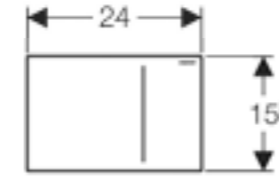

Geberit Sigma70

W 24 / D 0.4 / H 15.8cm

For Sigma 8cm cistern.

Art. no.	Product Description
115.627.SI.1	White glass
115.627.SJ.1	Black glass
115.627.SQ.1	Umber glass
115.627.00.1	Customisation
115.627.FW.1	Stainless steel brushed