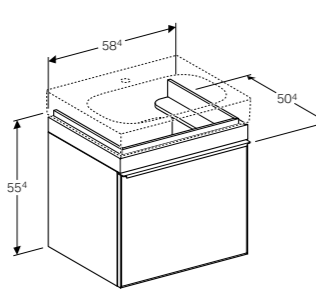

Art. no.	Product Description
500.547.01.1	Centred tap hole

Cabinet for 60cm washbasin, with one SoftClosing mechanism drawer
W 58.4 / D 50.4 / H 55.4cm

Wall-mounted, opening via handle, can be equipped with feet, front panel made of glass, frame made of metal, delivered pre-assembled.