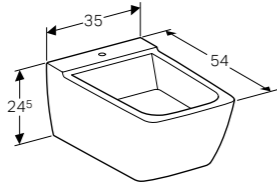

Wall-hung toilet, Rimfree®

W 35 / D 54 / H 28cm

Washdown toilet pan, 6/4L or 4/2.6L, hidden fastening.

Art. no. 500.500.01.1 **Product Description** White

Toilet seat with SoftClosing mechanism

W 35 / D 48 / H 4.2cm

Hinges made of metal, overlapping toilet lid.

Art. no. 500.537.01.1 **Product Description** White

Wall-hung bidet

W 35 / D 54 / H 24.5cm

Hidden water supply connection, hidden fastening.

Art. no. 500.501.01.1 **Product Description** White

GEBERIT XENO² BATHROOM FURNITURE COLOURS

BODY/FRONT

White high-gloss

Scultura grey

Matt grey

All Geberit bathroom furniture ranges are made of moisture-resistant material.

SoftClosing drawers/excerpts

Push-to-open

Hidden wall mounting

SoftClosing

Flush volume

Hidden overflow

Moisture resistant

Ground clearance

KeraTect®

Rimfree®