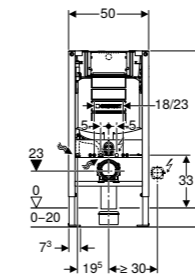

NEW

Geberit Duofix WC frame with Sigma cistern 12cm

Art. no.	Product Description	RRP ex VAT
111.911.00.6	Installation height 98cm	£415.45

Replaces previous article number - 111.911.00.3