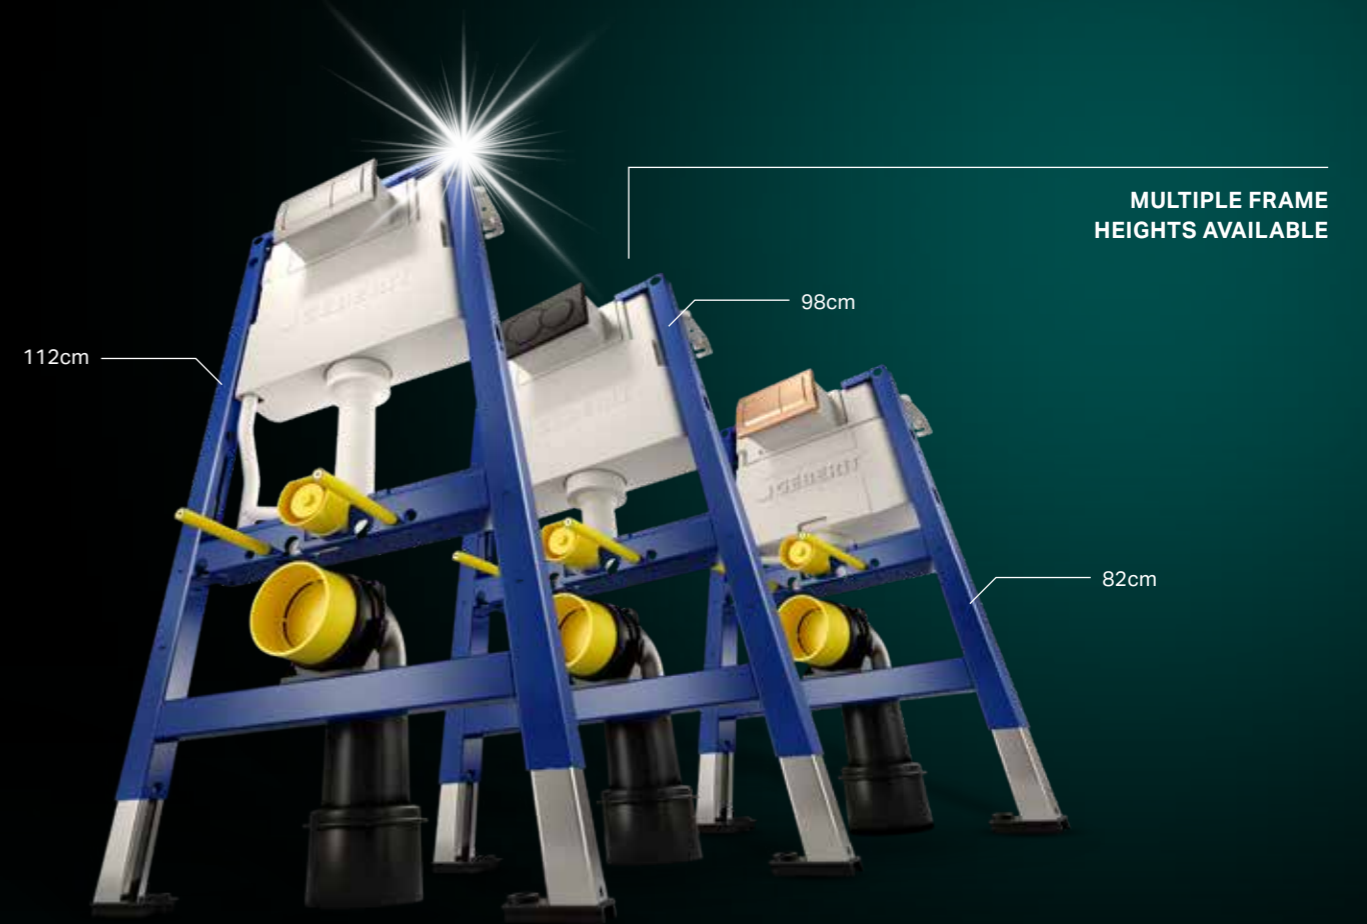

NEW

GEBERIT DUOFIX ALPHA INSTALLATION SYSTEMS

BE MORE ALPHA CHOOSE AFFORDABILITY

Affordability. Quality. Simplicity.

The brand you know and trust for delivering quality, reliable and efficient sanitary product - but now at an affordable price, with a simplified range and enhanced flush plate colour choices to suit all.

Find out more at
geberit.co.uk/alpha