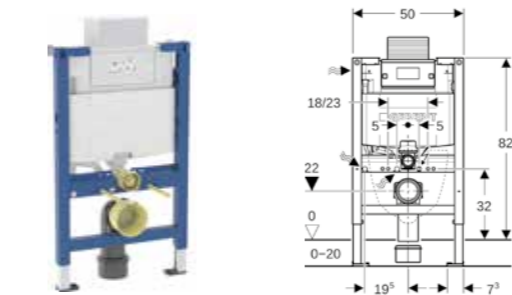

NEW

Geberit Duofix element for wall-hung WC, with Alpha concealed cistern 12cm, 6/3 litres

Art. no.	Product Description	RRP ex VAT
458.033.00.2	Installation height 82cm	249.94

Replaces previous article number - 111.260.00.3