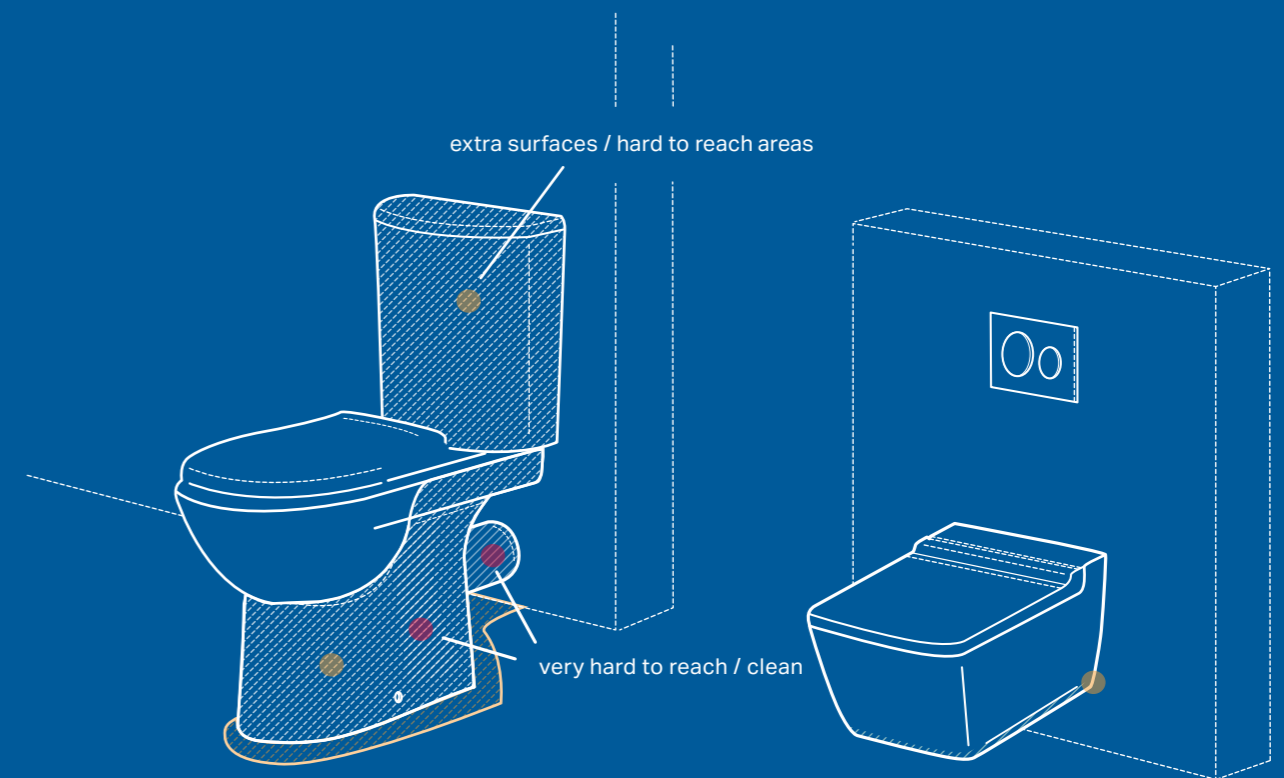

# WALL-HUNG CONCEALED ADVANTAGES

## SUSTAINABLE

A wall-hung solution needs much less cleaning agent than a floor-standing toilet. You are saving money and you are protecting the environment.

## HYGIENIC

A floor-standing toilet with an exposed cistern offers much more space that has to be cleaned than a wall-hung concealed solution. The latter has far less corners or edges where dirt, dust and hair can get stuck. Germs have nowhere to hide.

## TIME-SAVING

More hygienic does not mean that you need more time for cleaning the bathroom. On the contrary: with a wall-hung solution you clean the toilet much faster.