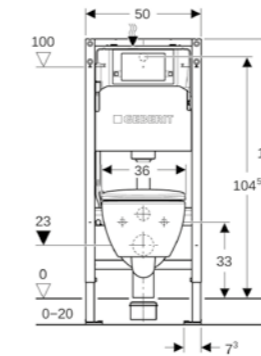

GEBERIT ALPHA CISTERNS, FRAMES & FLUSH PLATES

ALPHA BUNDLE PACKS

NEW

Geberit Duofix set of element for wall-hung WC, 112cm, with Alpha concealed cistern 12cm, 6/3 litres, Alpha01 round flush plate and Selnova wall-hung WC, Rimfree

Art. no.	Product Description	RRP ex VAT
118.362.21.2	Bright chrome-plated	£583.19

Replaces previous article number - 118.357.21.1