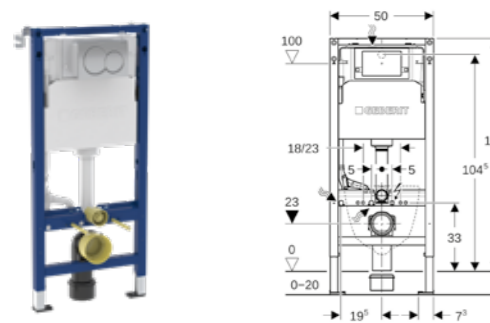

NEW

Geberit Duofix element for wall-hung WC, 112cm, with Alpha concealed cistern 12cm, 6/3 litres with round flush plate

Art. no.	Product Description	RRP ex VAT
458.041.21.2	Alpha01 flush plate, round, bright chrome-plated	£298.21

Replaces previous article number - 458.118.21.2