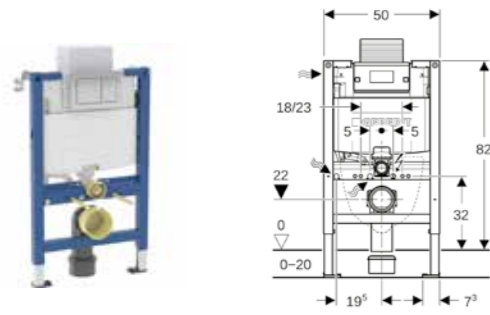

GEBERIT ALPHA CISTERNS & FRAMES

NEW

Geberit Duofix element for wall-hung WC, 82cm, with Alpha concealed cistern 12cm, 6/3 litres, with square flush plate

Art. no.	Product Description	RRP ex VAT
458.034.21.2	Alpha01 flush plate, square, bright chrome-plated	£298.21

Added addition (now includes flush plate) to previous article number - 111.260.00.3