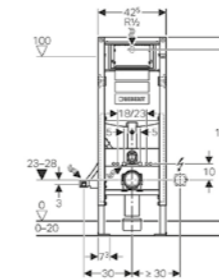

SPECIAL APPLICATIONS

NEW

Geberit Duofix WC frame with Sigma cistern 12cm

Art. no.	Product Description	RRP ex VAT
111.352.00.6	Less-abled installation, 112cm	£588.93

Replaces previous article number - 111.352.00.3