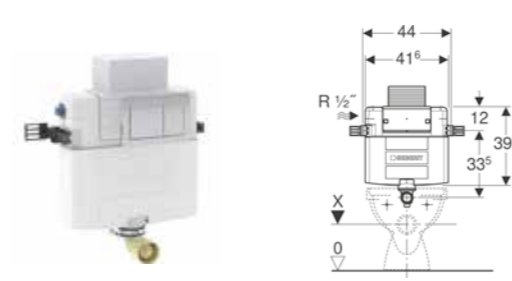

GEBERIT ALPHA CISTERNS & FRAMES

NEW

Geberit Alpha concealed cistern 12cm, 6/3 litres, installation height 82cm with square flush plate

Art. no.	Product Description	RRP ex VAT
109.003.21.1	Alpha01 flush plate, square, bright chrome-plated	£185.72

Added addition (now includes flush plate) to previous article number - 109.205.00.1