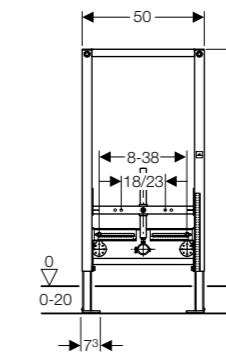

Geberit Duofix frame for bidet, 98cm, Universal

Art. no.	Product Description	RRP ex VAT
111.544.00.2	With wall brackets, backplate elbows and chrome isolating valves	£478.63