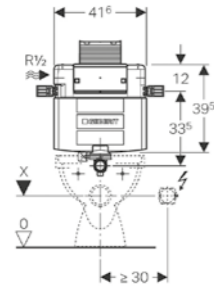

GEBERIT OMEGA CISTERNS, FRAMES & FLUSH PLATES

Geberit Omega concealed cistern 12cm, 6/3 litres

Art. no.	Product Description	RRP ex VAT
109.041.00.1	Installation height 82cm	£304.34