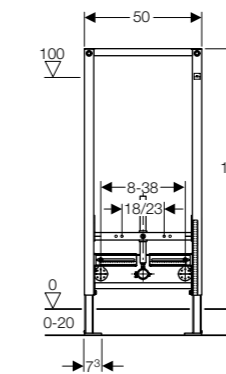

Geberit Duofix frame for bidet, 112cm, Universal

Art. no.	Product Description	RRP ex VAT
111.545.00.2	With wall brackets, backplate elbows and chrome isolating valves	£431.98