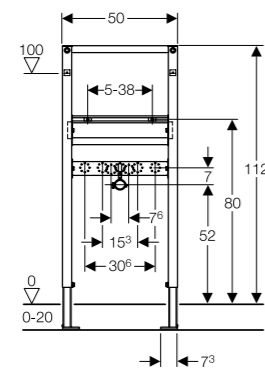

Geberit Duofix frame for washbasin, 112cm deck-mounted tap

Art. no.	Product Description	RRP ex VAT
111.495.00.2	With wall brackets, backplate elbows and chrome isolating valves	£280.63
111.554.00.2	Concealed trap	£394.01
111.566.00.2	Concealed function box and concealed trap	£472.84