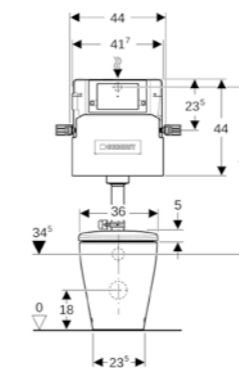

GEBERIT ALPHA CISTERNS & FRAMES

NEW

Geberit Duofix element for wall-hung WC, 82cm, with Alpha concealed cistern 12cm, 6/3 litres, with square flush plate

Art. no.	Product Description	RRP ex VAT
458.034.21.2	Alpha01 flush plate, square, bright chrome-plated	£298.21

Added addition (now includes flush plate) to previous article number - 111.260.00.3

NEW

Geberit Duofix element for wall-hung WC, 98cm, with Alpha concealed cistern 12cm, 6/3 litres with round flush plate

Art. no.	Product Description	RRP ex VAT
458.038.21.2	Alpha01 flush plate, round, bright chrome-plated	£298.21

Replaces previous article number - 458.151.21.1

NEW

Geberit Duofix element for wall-hung WC, 98cm, with Alpha concealed cistern 12cm, 6/3 litres with square flush plate

Art. no.	Product Description	RRP ex VAT
458.037.21.2	Alpha01 flush plate, square, bright chrome-plated	£298.21

Replaces previous article number - 458.152.21.1

NEW

Geberit Duofix element for wall-hung WC, 112cm, with Alpha concealed cistern 12cm, 6/3 litres with round flush plate

Art. no.	Product Description	RRP ex VAT
458.041.21.2	Alpha01 flush plate, round, bright chrome-plated	£298.21

Replaces previous article number - 458.118.21.2

NEW

Geberit Duofix element for wall-hung WC, 112cm, with Alpha concealed cistern 12cm, 6/3 litres with square flush plate

Art. no.	Product Description	RRP ex VAT
458.040.21.2	Alpha01 flush plate, square, bright chrome-plated	£298.21

Replaces previous article number - 458.119.21.2

GEBERIT ALPHA CISTERNS, FRAMES & FLUSH PLATES

ALPHA BUNDLE PACKS

NEW