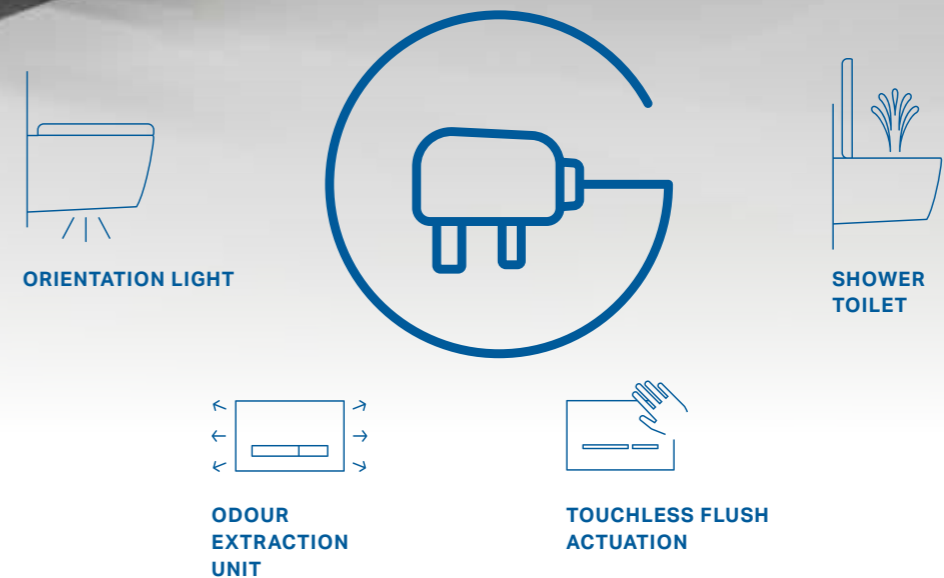

## A PREREQUISITE FOR ULTIMATE TOILET CONVENIENCE

An electrical connection for the toilet is a prerequisite for a variety of functions that make for a very convenient bathroom experience. A power supply is needed for odour extraction, orientation light in the night, touchless flush actuation or Geberit AquaClean shower toilets for hygienic cleaning with fresh water. Future developments could also integrate the toilet into smart home systems, so preparing power and communication connections for every toilet when fitting or renovating the bathroom is a must. Doing so ensures that it is possible to add electrical functions to the toilet area at any time.

## THE POWER & CONNECT BOX IN THE CONCEALED CISTERN

Geberit has developed the Power & Connect Box for the toilet to make it easy to install electrically operated function elements. It can be integrated into the Geberit Duofix and GIS installation elements for Sigma and Omega concealed cisterns with 12 cm installation depth and is included at the factory in some versions. The box is installed behind the ceramic appliance, invisible from the outside, and can be combined with all toilets.

- 1 Actuator plate with invisible integrated odour extraction and orientation light.
- 2 Geberit AquaClean shower toilet for gentle cleaning with water.
- 3 Touchless flush actuation with orientation light.

Modern comfort functions improve both the bathroom and quality of life. A mains connection for the toilet enables installation or retrofitting.