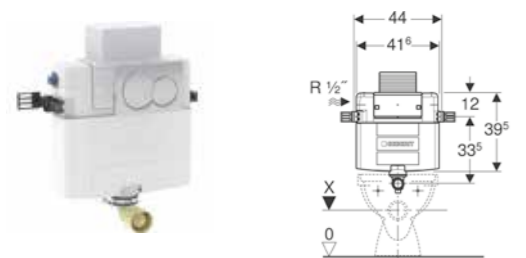

NEW

Geberit Alpha concealed cistern 12cm, 6/3 litres, installation height 82cm with round flush plate

Art. no.	Product Description	RRP ex VAT
109.004.21.1	Alpha01 flush plate, round, bright chrome-plated	£185.72

Added addition (now includes flush plate) to previous article number - 109.205.00.1