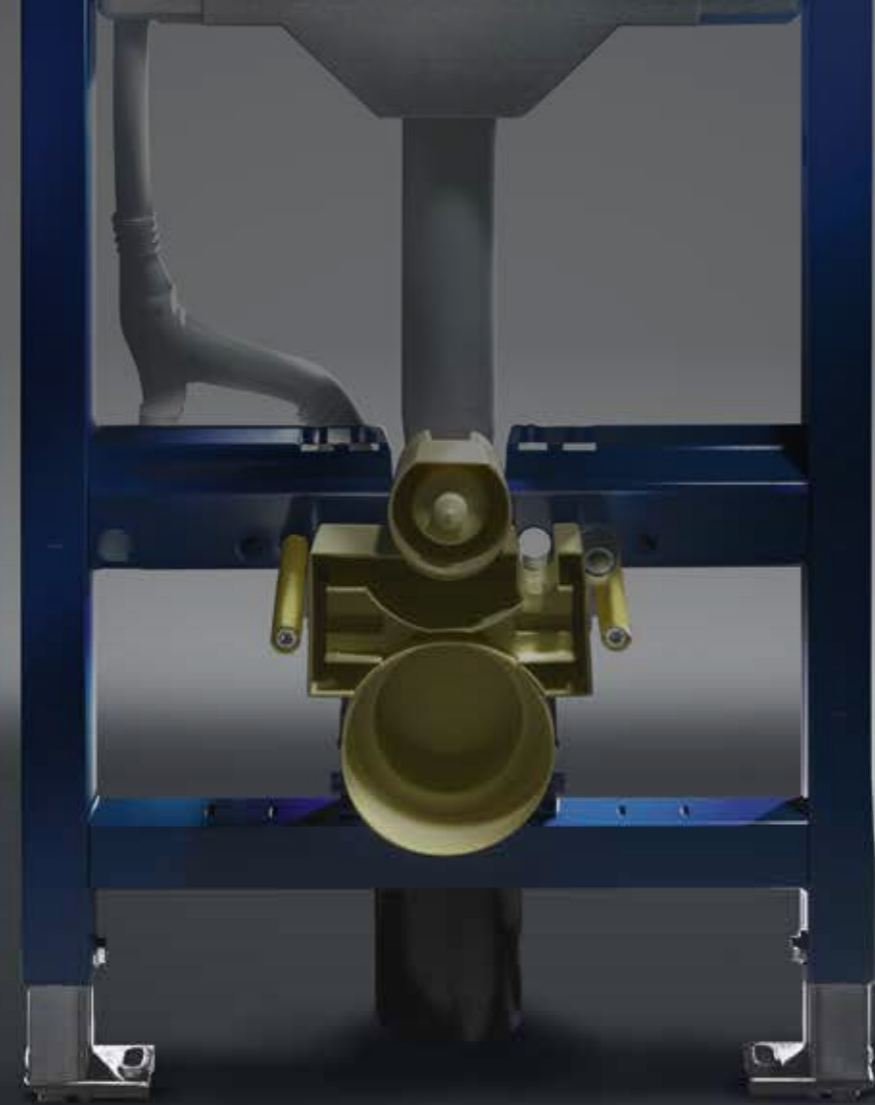

A MAINS CONNECTION TO EVERY TOILET IT'S THAT SIMPLE

- → Installation set: Easy prefitting for retrofitting mains connections
- → Ready-to-fit set: Connection plate with power supply unit
- → Clean separation of trades between sanitary specialists and electrically skilled persons

CLEAN INTEGRATION INTO THE ELEMENT FOR WALL-HUNG TOILET

The Power & Connect Box is available as an installation set and a ready-to-fit set. In all cases, the installation set should be mounted together with the installation element and fitted with the conduit pipe by an electrically qualified person. This ensures that the mains connection can be retrofitted with minimum effort.

INSTALL THE READY-TO-FIT SET, MAKE THE CONNECTIONS

The ready-to-fit set is used when electricity is actually needed at the toilet. It consists of a connection plate, 12 volt power supply unit and a special cable. The connection plate is connected to the power supply by an electrically qualified person. All other connections are made by sanitary specialists. In this way, the Power & Connect Box creates a clean interface between trades for electrically qualified persons and sanitary specialists.

1

2

1 Insert the connection plate into the installation set.

2 Plug in the power supply unit.

3 Easy connection: The plug for connecting a Geberit AquaClean shower toilet.

4 The LED light indicates whether the power supply is working properly.

3

4