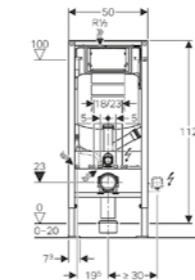

NEW

Geberit Duofix WC frame with Sigma cistern 12cm

Art. no.	Product Description	RRP ex VAT
111.383.00.6	Includes drainage and brackets, 112cm	£455.97

Replaces previous article number - 111.383.00.3