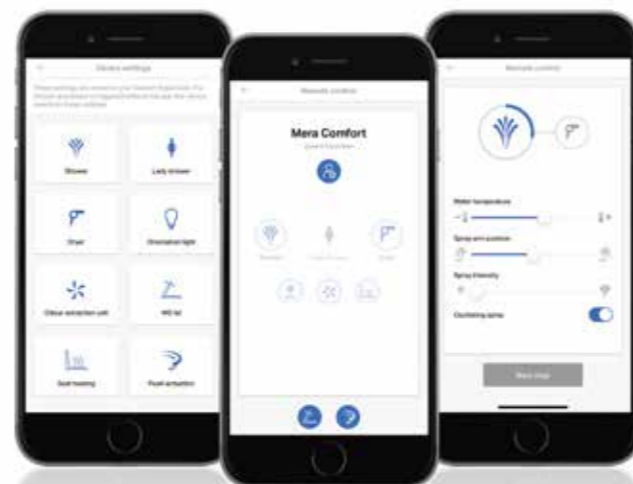

# DOWNLOAD THE GEBERIT HOME APP TODAY

Introducing the Geberit Home App, the convenient all-in-one system to access all your AquaClean needs.

## DOWNLOAD FROM THE APP STORE OR GOOGLE PLAY

Scan the QR code

App Store

Play Store

← All the latest features and benefits at your fingertips.