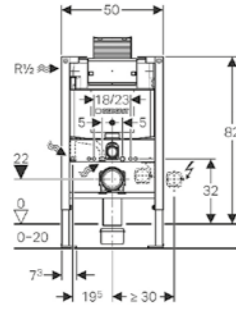

NEW

Geberit Duofix WC frame with Omega cistern 12cm

Art. no.	Product Description	RRP ex VAT
111.004.00.4	Installation height 82cm	£472.40

Replaces previous article number - 111.004.00.3

RECTANGULAR

Geberit Omega10 Square

W 22.1 / D 1.5 / H 14.2cm

115.092.FW.1
Stainless steel
£173.88

Geberit Omega20 Square (previously Omega30)

W 21.2 / D 1 / H 14.2cm

115.080.KJ.1
White / gloss chrome / white
£126.80

115.080.KK.1
White / gold-plated / white
£139.48

115.080.KH.1
Gloss chrome / matt chrome / gloss chrome
£152.17

115.080.KM.1
Black / gloss chrome / black
£139.48

115.080.JQ.1
Anti-fingerprint coating: matt chrome / gloss chrome / matt chrome
£152.17

115.080.01.1
Plate and buttons: white matt coated, easy-to-clean coated
Design stripes: white
£214.93

115.080.16.1
Plate and button: black matt coated, easy-to-clean coated
Design stripes: black
£230.60

GEBERIT OMEGA FLUSH PLATES & FLUSH BUTTONS

Geberit Omega60

W 18.4 / D 2.4 - 9 / H 11.4cm

115.081.SI.1
White glass / gloss chrome plated
£591.75

115.081.SJ.1
Black glass / gloss chrome plated
£591.75

115.081.GH.1
Chrome brushed / brushed chrome plated
£591.75

115.081.JK.1
Lava / gloss chrome plated
£591.75

115.081.JL.1
Sand grey / gloss chrome plated
£591.75

ROUND

Geberit Omega20

W 21.2 / D 1 / H 14.2cm

115.085.KJ.1
White / gloss chrome / white
£140.46

115.085.KK.1
White / gold-plated / white
£152.17

115.085.KH.1
Gloss chrome / matt chrome / gloss chrome
£169.06

115.085.KM.1
Black / gloss chrome / black
£152.17

115.085.JQ.1
Anti fingerprint coating: matt chrome / gloss chrome / matt chrome
£169.06

115.085.01.1
Plate and buttons: white matt coated, easy-to-clean coated
Design rings: white
£210.44

115.085.16.1
Plate and button: black matt coated, easy-to-clean coated
Design rings: black
£226.12

TOUCHLESS CONTROLS

Geberit toilet flush controls Type10

W 9.4 / D 7.3 / H 9.4cm
Electronic flush actuation, dual flush, IR button.

115.956.14.6
Black matt, Omega, mains operation
£766.79

115.956.SN.6
Brushed stainless, Omega, mains operation
£766.79