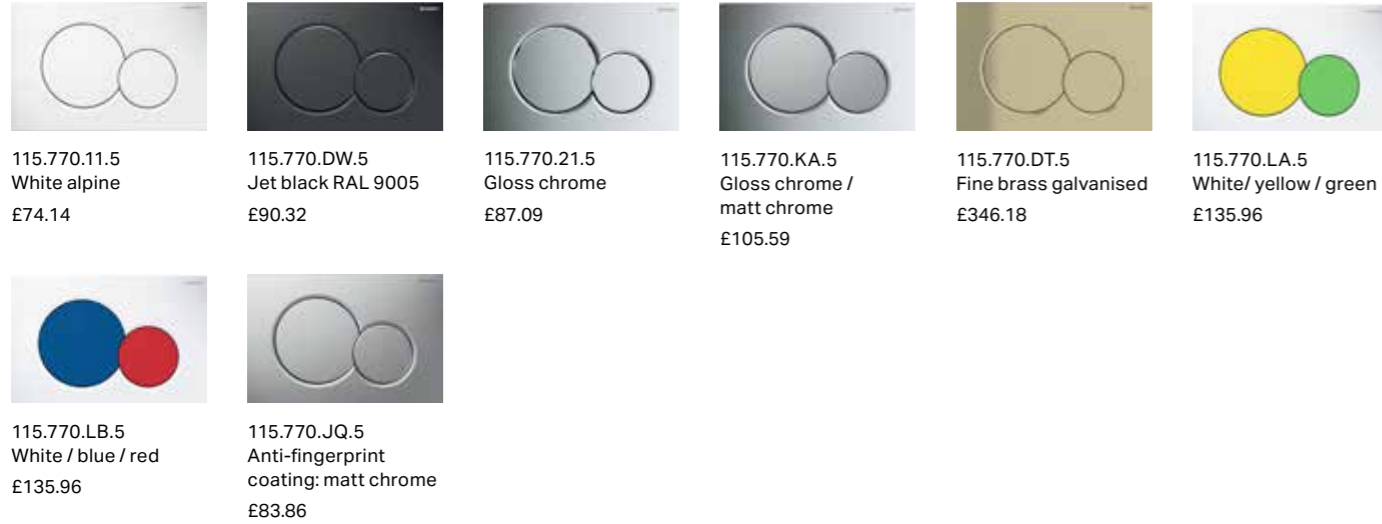

GEBERIT SIGMA FLUSH PLATES

ROUND

Geberit Sigma01 Round W 24.6 / D 1.3 / H 16.4cm

115.770.11.5 White alpine £74.14	115.770.DW.5 Jet black RAL 9005 £90.32	115.770.21.5 Gloss chrome £87.09	115.770.KA.5 Gloss chrome / matt chrome £105.59	115.770.DT.5 Fine brass galvanised £346.18	115.770.LA.5 White / yellow / green £135.96
115.770.LB.5 White / blue / red £135.96	115.770.JQ.5 Anti-fingerprint coating: matt chrome £83.86