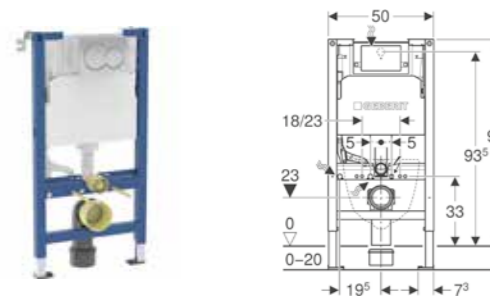

NEW

Geberit Duofix element for wall-hung WC, 98cm, with Alpha concealed cistern 12cm, 6/3 litres with round flush plate

Art. no.	Product Description	RRP ex VAT
458.038.21.2	Alpha01 flush plate, round, bright chrome-plated	£298.21

Replaces previous article number - 458.151.21.1