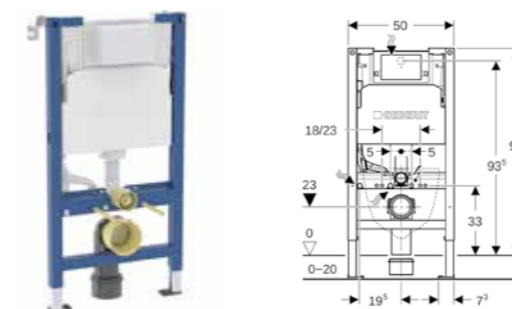

NEW

Geberit Duofix element for wall-hung WC, with Alpha concealed cistern 12cm, 6/3 litres

Art. no.	Product Description	RRP ex VAT
458.036.00.2	Installation height 98cm	249.94

Replaces previous article number - 458.145.00.1