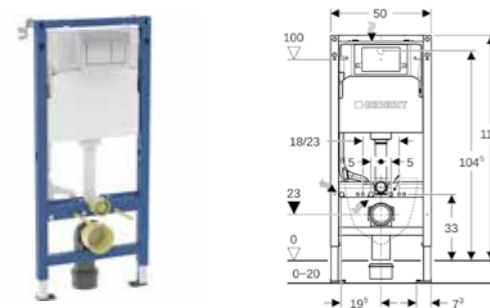

NEW

Geberit Duofix element for wall-hung WC, 112cm, with Alpha concealed cistern 12cm, 6/3 litres with square flush plate

Art. no.	Product Description	RRP ex VAT
458.040.21.2	Alpha01 flush plate, square, bright chrome-plated	£298.21

Replaces previous article number - 458.119.21.2