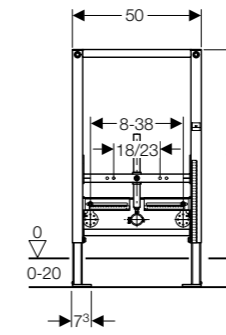

GEBERIT BIDET FRAMES

Geberit Duofix frame for bidet, 82cm, Universal

Art. no.	Product Description	RRP ex VAT
111.543.00.2	With wall brackets, backplate elbows and chrome isolating valves	£478.63