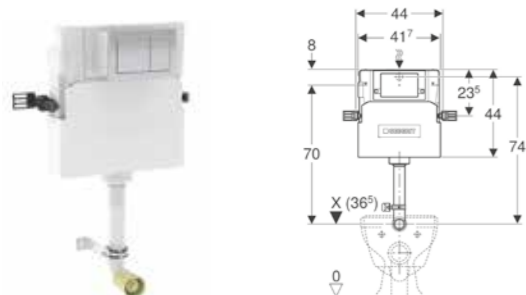

NEW

Geberit Alpha concealed cistern 12cm, 6/3 litres, installation height 109cm with square flush plate

Art. no.	Product Description	RRP ex VAT
109.013.21.1	Alpha01 square flush plate bright chrome-plated	£185.72

Replaces previous article number - 109.104.21.2