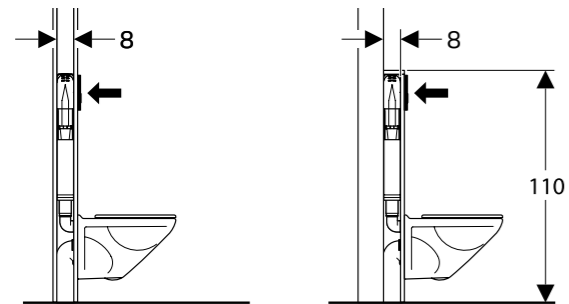

←
8CM CISTERN-THICKNESS
Solution for thin wall constructions
or for space-saving installation in
front of the wall, flush actuation from
the front. Choose either Sigma 8cm.