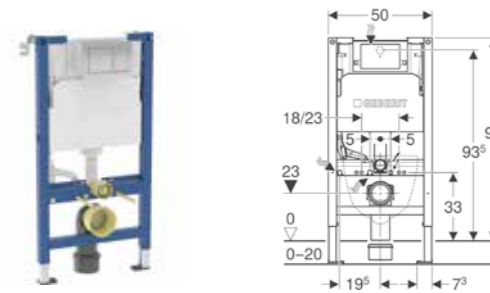

NEW

Geberit Duofix element for wall-hung WC, 98cm, with Alpha concealed cistern 12cm, 6/3 litres with square flush plate

Art. no.	Product Description	RRP ex VAT
458.037.21.2	Alpha01 flush plate, square, bright chrome-plated	£298.21

Replaces previous article number - 458.152.21.1