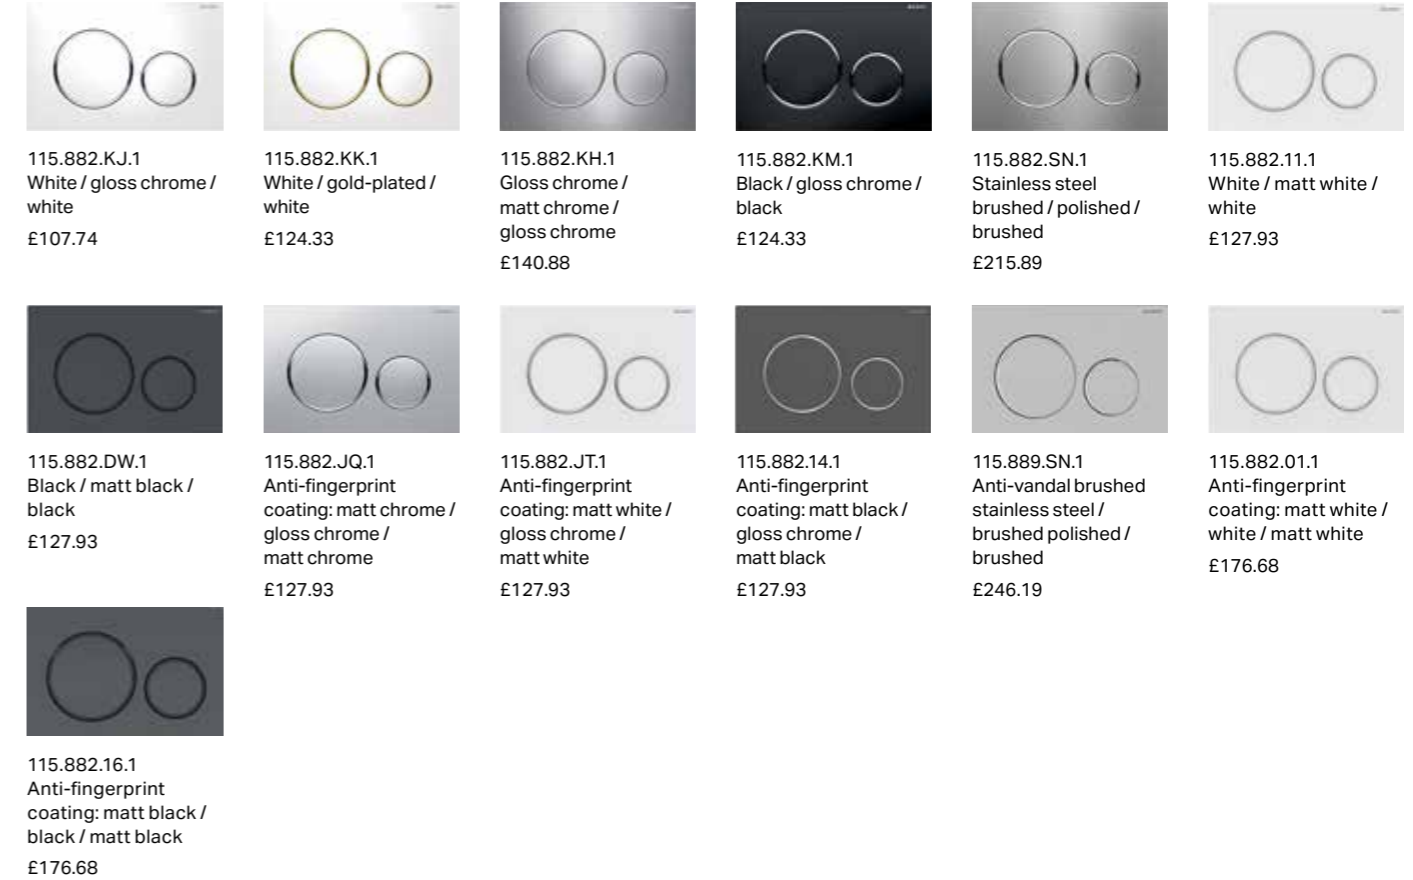

GEBERIT SIGMA FLUSH PLATES

ROUND

Geberit Sigma20 Round W 24.6 / D 1.2 / H 16.4cm

115.882.KJ.1 White / gloss chrome / white £107.74	115.882.KK.1 White / gold-plated / white £124.33	115.882.KH.1 Gloss chrome / matt chrome / gloss chrome £140.88	115.882.KM.1 Black / gloss chrome / black £124.33	115.882.SN.1 Stainless steel brushed / polished / brushed £215.89	115.882.11.1 White / matt white / white £127.93
115.882.DW.1 Black / matt black / black £127.93	115.882.JQ.1 Anti-fingerprint coating: matt chrome / gloss chrome / matt chrome £127.93	115.882.JT.1 Anti-fingerprint coating: matt white / gloss chrome / matt white £127.93	115.882.14.1 Anti-fingerprint coating: matt black / gloss chrome / matt black £127.93	115.889.SN.1 Anti-vandal brushed stainless steel / brushed polished / brushed £246.19	115.882.01.1 Anti-fingerprint coating: matt white / white / matt white £176.68
115.882.16.1 Anti-fingerprint coating: matt black / black / matt black £176.68