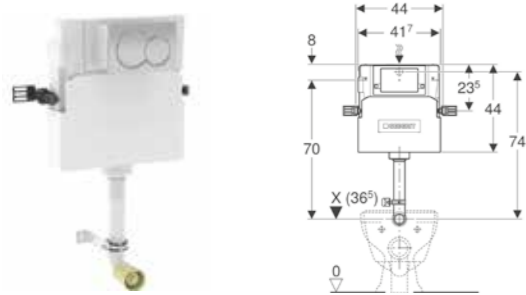

NEW

Geberit Alpha concealed cistern 12cm, 6/3 litres, installation height 109cm with round flush plate

Art. no.	Product Description	RRP ex VAT
109.014.21.1	Alpha01 round flush plate bright chrome-plated	£185.72

Replaces previous article number - 109.103.21.2