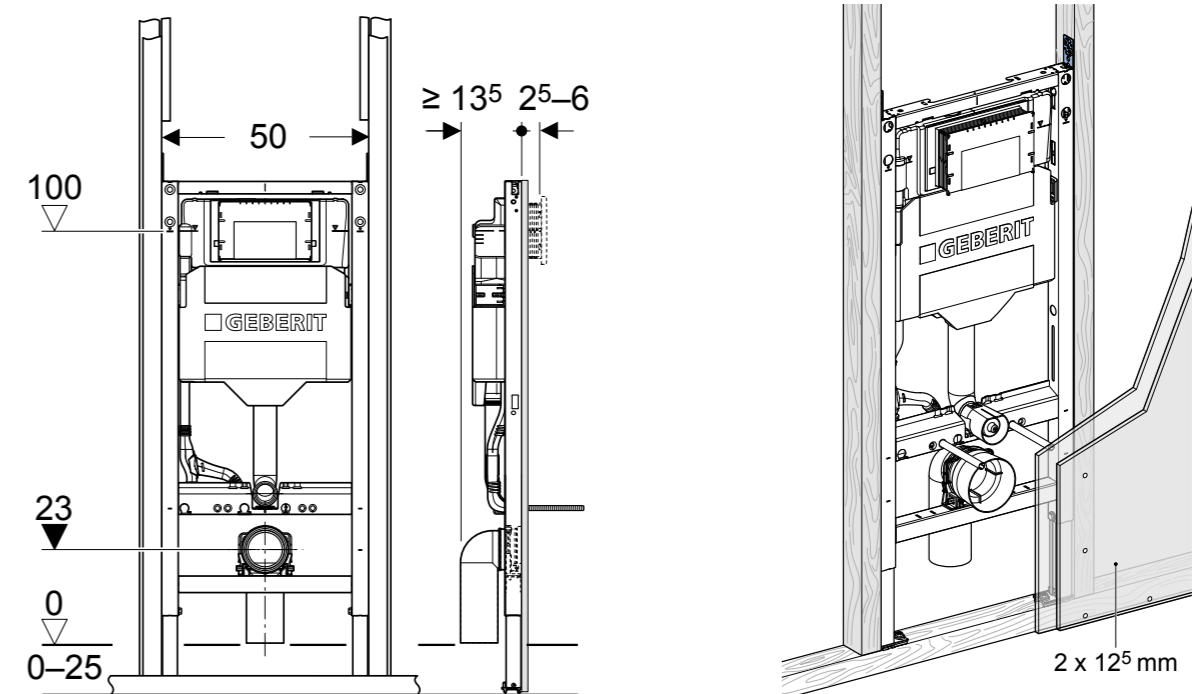

DRYWALL INSTALLATION

Geberit Duofix installation elements are suitable for all drywall construction situations with a drywall system. It is possible to create complete room height prewalls or partition walls.