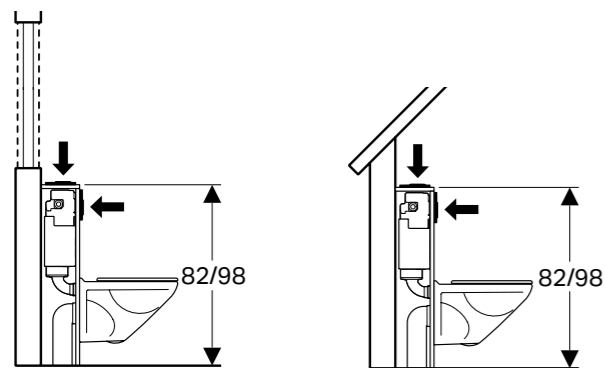

←
LOW-HEIGHT SITUATIONS
Solution for low-height installation with
element heights 82cm, choose Omega
(top or front access). For a height of 98cm
go for Sigma or Alpha (front access).

Whether it be under windows or sloping roofs, in a corner or on a free-standing wall, systems and products from Geberit give you practically unlimited possibilities. Installations behind the wall lend elegance and increased space; part-height prewall installations offer additional storage possibilities.