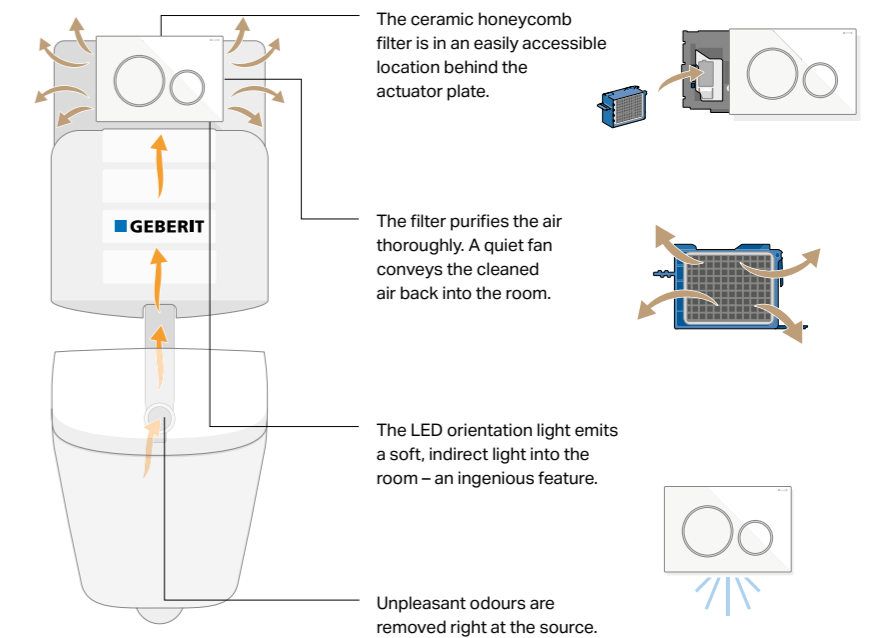

# GEBERIT DUOFRESH MODULE FRESH AIR FOR EVERYONE

The Geberit DuoFresh module extracts unpleasant odours directly from the toilet ceramic appliance. The extraction unit that accompanies it, the ceramic honeycomb filter and an orientation light can be found in an easily accessible location behind the actuator plate.

## ODOUR EXTRACTION UNIT WITH ORIENTATION LIGHT

The Geberit DuoFresh module removes unpleasant odours directly from the toilet ceramic appliance – extracting the air through the flush pipe and flush valve, purifying it using a ceramic honeycomb filter and then introducing the cleaned air back into the room. The module also features an LED orientation light which produces a soft glow during night-time visits to the toilet. The air extraction and light are controlled by a proximity sensor system. The installation kit for the odour extraction unit includes a swivelling mechanism for moving the actuator plate. The transformer for the power supply must be ordered separately.