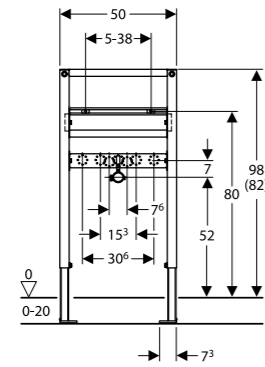

Geberit Duofix frame for washbasin, 82 - 98cm, deck-mounted tap

Art. no.	Product Description	RRP ex VAT
111.494.00.2	With PreWall brackets, backplate elbows and chrome isolating valves	£326.23