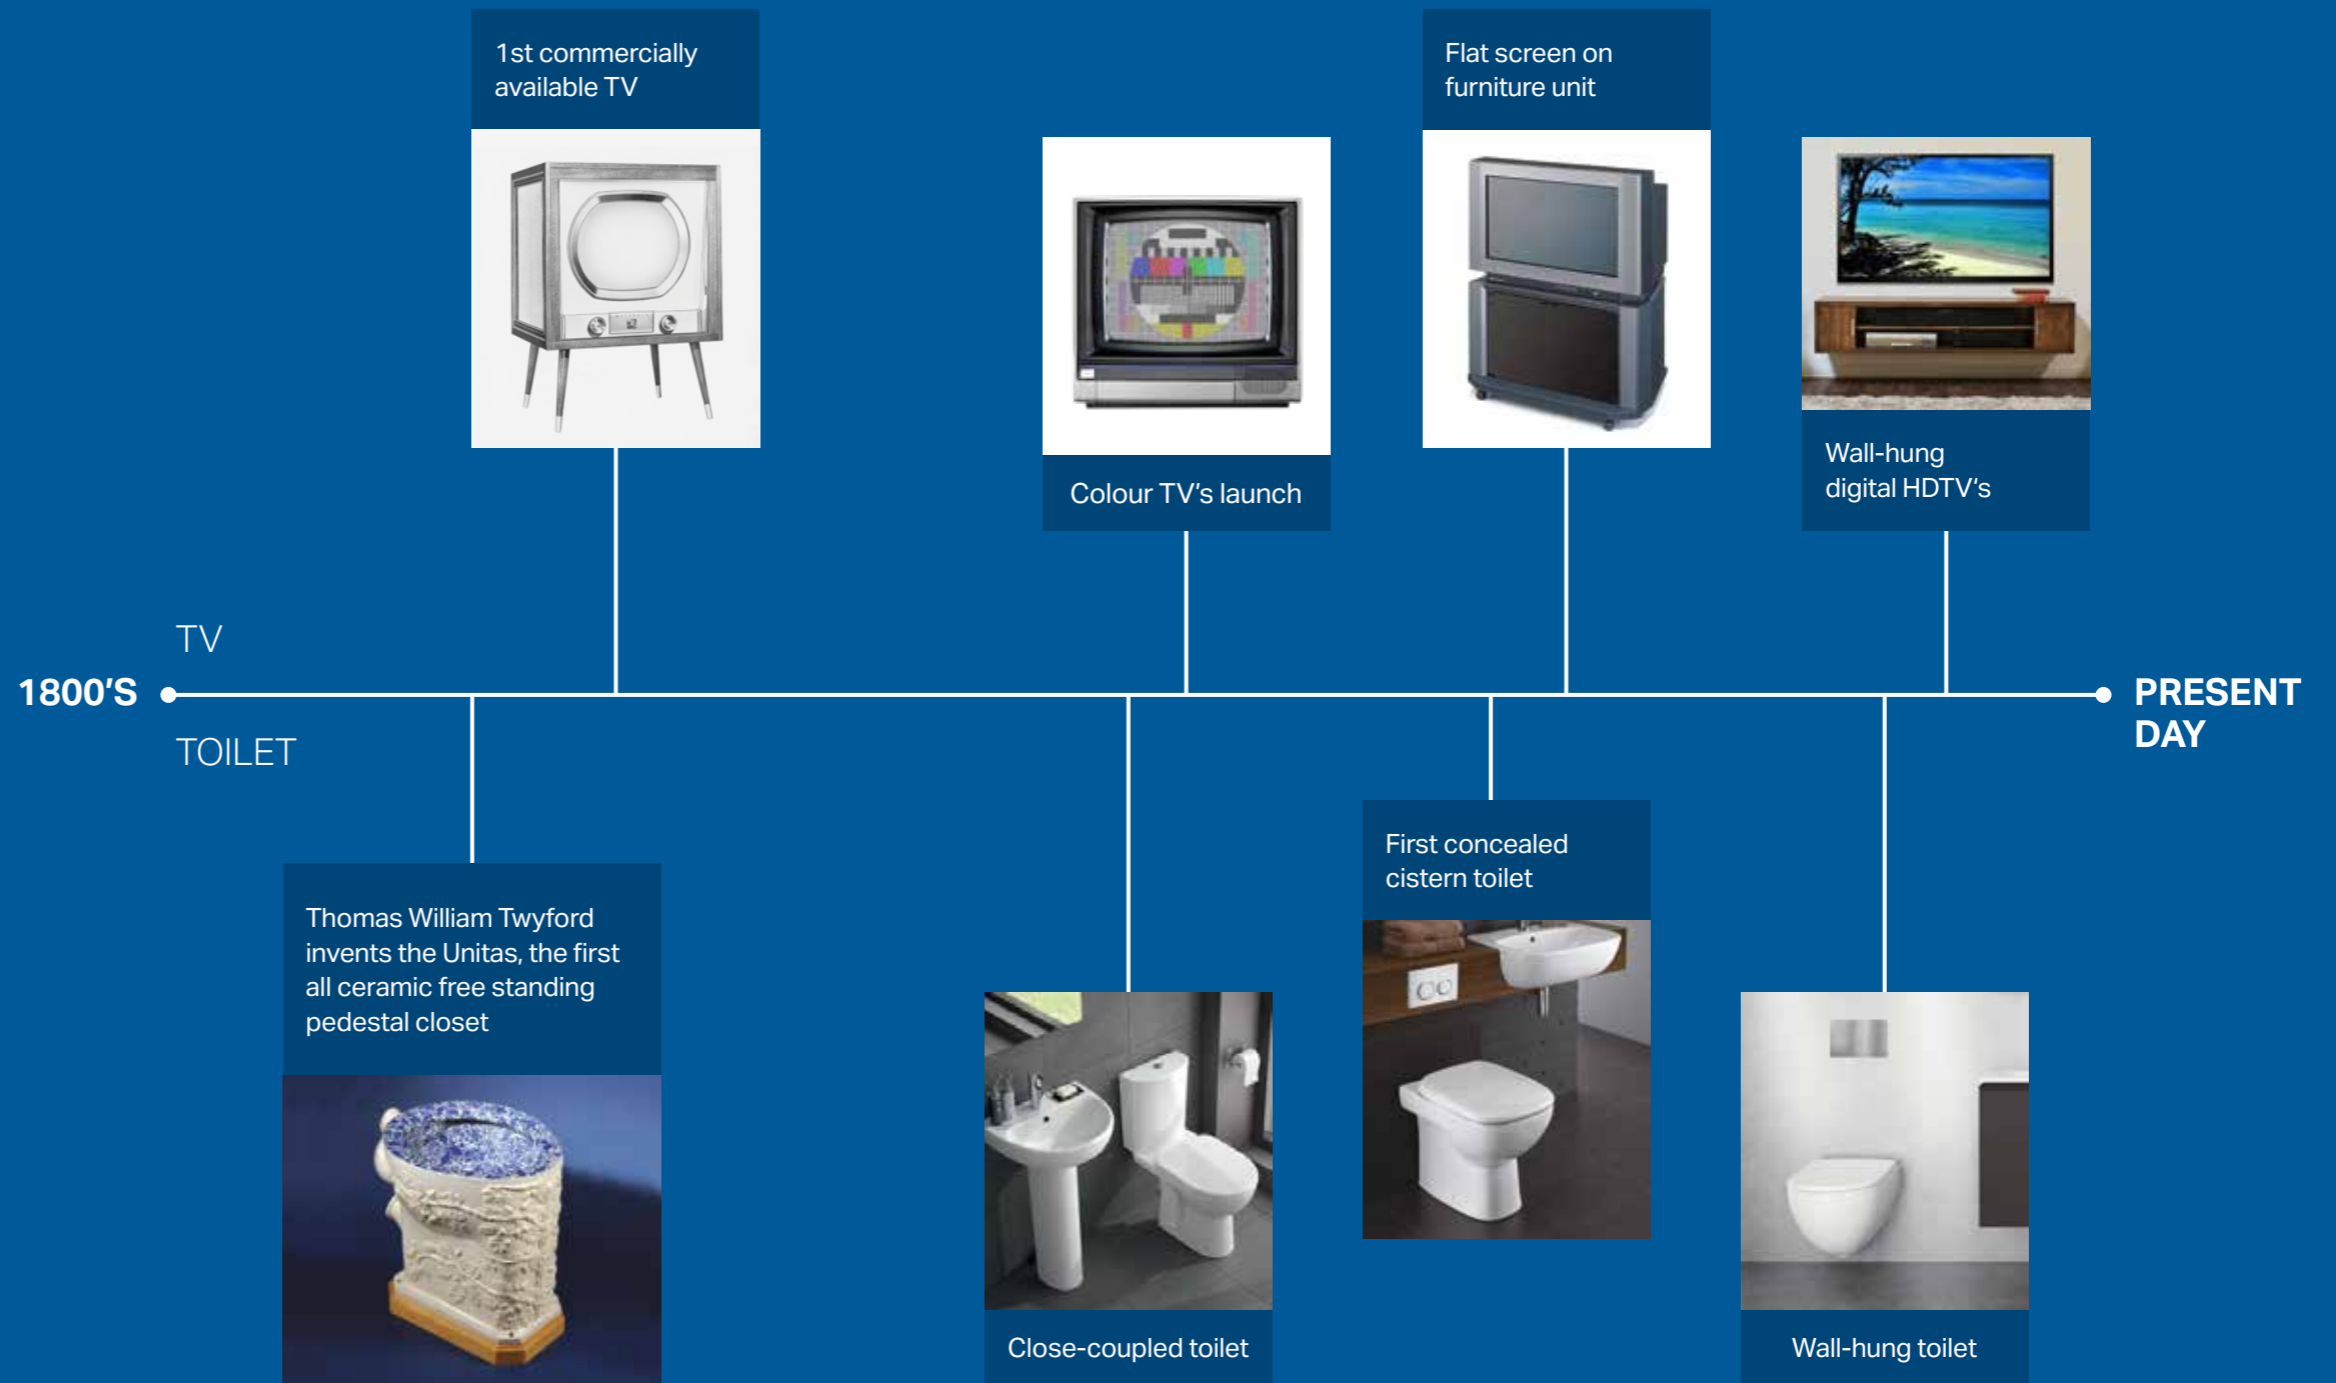

## PERFORMANCE FLUSHING

Optimised with Turbo Flush for a perfect wash-out of Geberit toilet ceramics, with water-saving flushing.

# EVOLUTION TIMELINE OF THE BATHROOM

Do you remember when it was normal to pull the chain to flush a toilet? Now we are more likely to pull a lever, press a button or even wave our hand over a sensor.

Do you remember when our TVs were large, chunky and placed on a stand or cabinet. Now it's more likely to see them hung on a wall as they're so thin and the viewing quality is so much better!

Soon we'll look at our bathrooms and will feel old fashioned if we don't have our frames neatly concealed behind the wall.

Things are evolving constantly, not only technology but products within the home. The latest must have for the bathroom is a wall-hung toilet which transforms a room into a spacious and contemporary bathroom.

The concealment of wires and cables with wall-hung TV units and media walls allows for a clean and minimalist look - this is very similar to bathrooms when the installation of a concealed cistern is hidden behind the wall and is then paired with wall-hung ceramic.