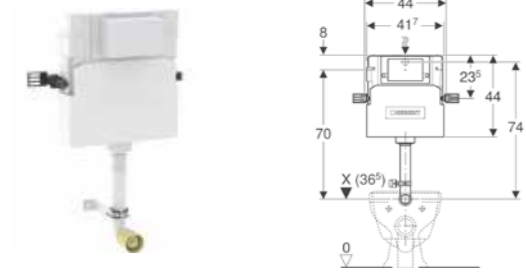

# GEBERIT ALPHA CISTERNS

**NEW**

**Geberit Alpha concealed cistern 12cm, 6/3 litres**

Art. no.	Product Description	RRP ex VAT
109.002.00.1	Installation height 82cm	£127.75

Replaces previous article number - 109.205.00.1