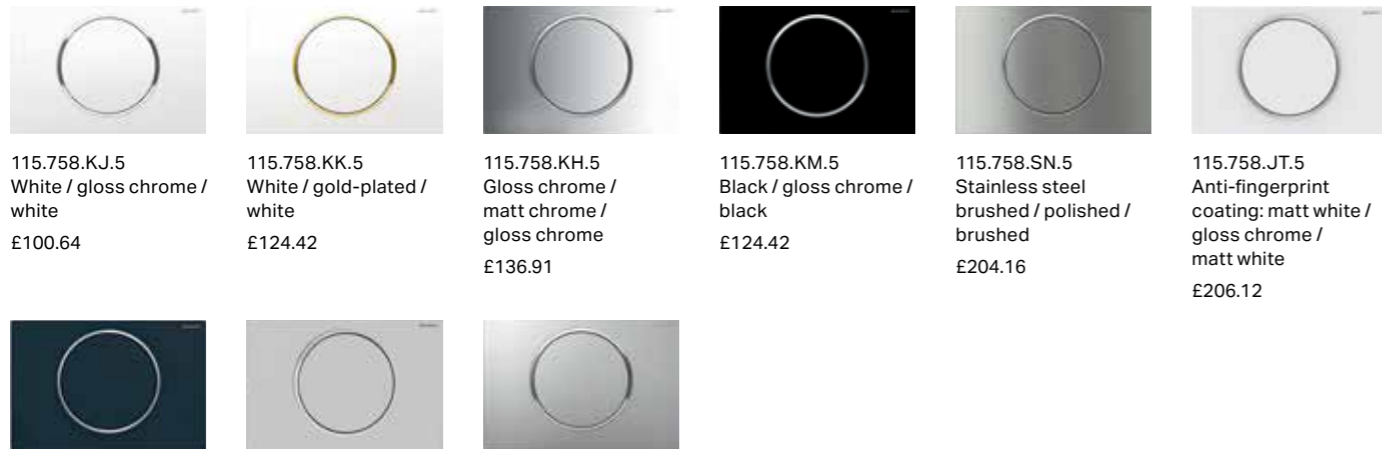

Geberit Sigma10 Round W 24.6 / D 1.4 / H 16.4cm

115.758.14.5 Anti-fingerprint coating: matt black / gloss chrome / matt black £206.12	115.787.SN.5 Anti-fingerprint coating & anti-vandal stainless steel: brushed / polished / brushed £257.44	115.758.JQ.5 Anti-fingerprint coating: matt chrome / gloss chrome / matt chrome £136.90