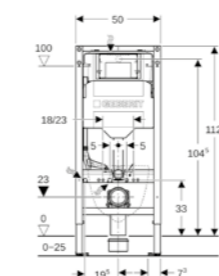

SIGMA BUNDLE PACK

NEW

Geberit Duofix set of elements for wall-hung WC, 112cm

Art. no.	Product Description	RRP ex VAT
118.349.21.2	Sigma concealed cistern 12cm, Sigma01 flush plate and Smyle Square Rimfree® wall-hung WC	£862.00

Replaces previous article number - 118.349.21.1