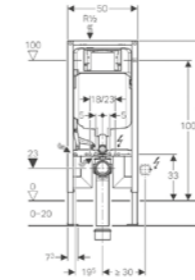

NEW

Geberit Duofix WC frame with Sigma cistern 8cm

Art. no.	Product Description	RRP ex VAT
111.799.00.6	Installation height 114cm	£540.67

Replaces previous article number - 111.799.00.3