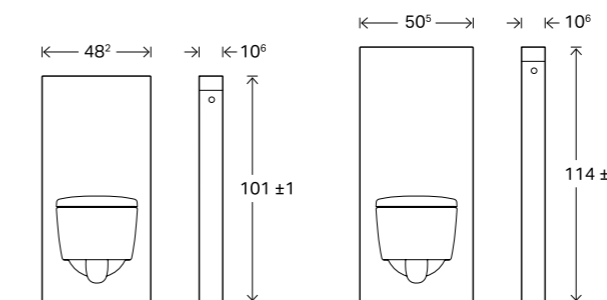

← Geberit Monolith and Geberit Monolith Plus are available in heights of 101 cm and 114 cm.