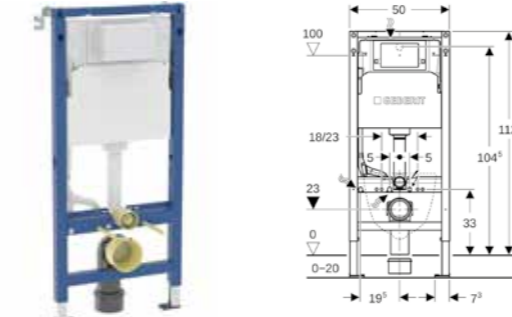

NEW

Geberit Duofix element for wall-hung WC, with Alpha concealed cistern 12cm, 6/3 litres

Art. no.	Product Description	RRP ex VAT
458.039.00.2	Installation height 112cm	249.94

Replaces previous article number - 458.132.00.1