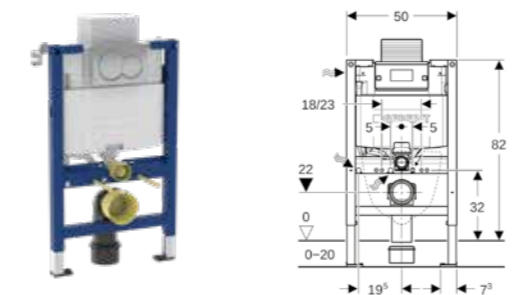

NEW

Geberit Duofix element for wall-hung WC, 82cm, with Alpha concealed cistern 12cm, 6/3 litres, with round flush plate

Art. no.	Product Description	RRP ex VAT
458.035.21.2	Alpha01 flush plate, round, bright chrome-plated	£298.21

Added addition (now includes flush plate) to previous article number - 111.260.00.3

Please note: All replacements are for use with Geberit Alpha Flush Plates only.