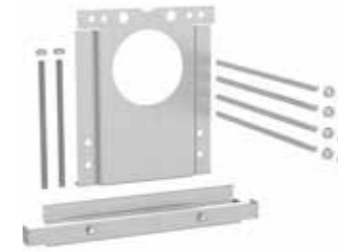

**Geberit Duofix stud brackets**

Art. no.	Product Description	RRP ex VAT
111.869.00.1	For fastening Duofix frames between two studs at an interval of 50-57.5cm	£31.10

**Reinforcing sheet for drywall construction, for Geberit Duofix frame for wall-hung toilet, width 50cm**