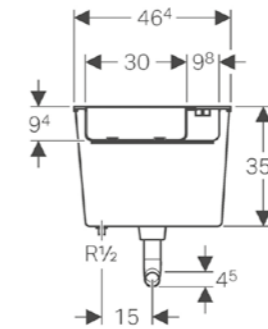

GEBERIT ALPHA FLUSH PLATES

NEW

Geberit Alpha01 Square Dual Flush
W 24.6 / D 1.6 / H 16.4cm

115.055.11.1
White
£52.00

115.055.21.1
Bright chrome-plated
£74.88

115.055.46.1
Matt chrome-plated
£74.88

115.055.QA.1
Red gold
£74.88

115.055.QC.1
Black chrome
£74.88

115.055.QE.1
Brass-coloured
£74.88

115.055.14.1
Black matt
£74.88

GEBERIT CISTERNS, FRAMES & FLUSH BUTTONS FOR LOW-HEIGHT

Geberit low-height concealed cistern, 6 / 3 litres, remote flush actuation type 01: gloss chrome-plated

Art. no.	Product Description	RRP ex VAT
109.724.21.2	Installation height 79cm	£172.50

Geberit low-height cistern, 6/3 litres, pneumatic flush actuation for single or dual flush buttons

Art. no.	Product Description	RRP ex VAT
109.721.00.2	Installation height 79cm	£70.94

To order additionally - Type 01 or Type 10 pneumatic button* (or similar)