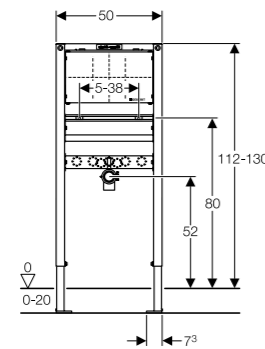

GEBERIT WASHBASIN FRAMES

Geberit Duofix frame for washbasin, 112 - 130cm, wall-mounted tap, concealed

Art. no.	Product Description	RRP ex VAT
111.493.00.2	With PreWall brackets, backplate elbows and chrome isolating valves	£262.55
111.567.00.2	130cm washbasin, wall mounted tap with concealed function box	£480.71
111.568.00.2	130cm washbasin, wall mounted tap with concealed function box and concealed trap	£559.50

*Available June 2025