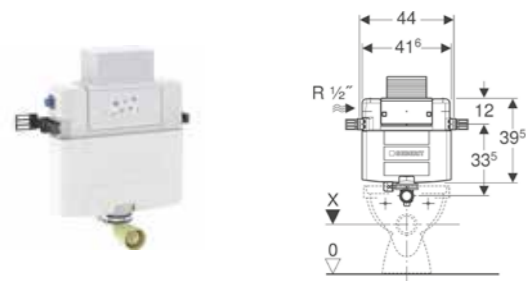

GEBERIT ALPHA CISTERNS

NEW

Geberit Alpha concealed cistern 12cm, 6/3 litres

Art. no.	Product Description	RRP ex VAT
109.002.00.1	Installation height 82cm	£127.75

Replaces previous article number - 109.205.00.1