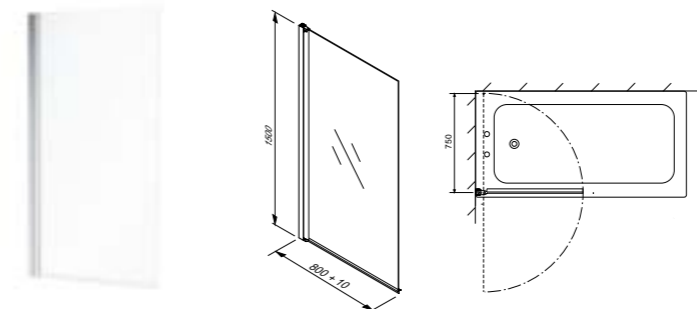

GEO BATH SCREEN

Art. no.	Product Description	RRP ex VAT
560.118.00.2	1500mm x 800mm Single Panel Bath Screen, LH or RH	£180.01

ADDITIONAL PRODUCT

560.199.00.1	Geo extension profile 25mm for extra adjustment	£31.22