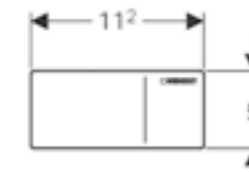

Geberit Omega70
W 11.2 / D 0.9 / H 5cm
For furniture. Solid wall version also available.

Art. no.	Product Description	RRP ex VAT
115.089.SI.1	White glass	£392.11
115.089.SJ.1	Black glass	£392.11
115.089.SQ.1	Umber glass	£392.11
115.089.FW.1	Brushed stainless steel	£458.99