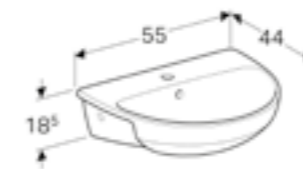

55cm semi-recessed washbasin
W 55 / D 44 / H 18.5cm
Visible overflow.

Art. no.	Product Description	RRP ex VAT
501.404.00.6	One tap hole	£135.72
501.405.00.7	Two tap holes	£135.72