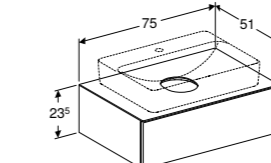

75cm cabinet for lay-on washbasin, with one drawer
W 75 / D 51 / H 23.5cm
With integrated shelf surface and trap.

Art. no.	Product Description	RRP ex VAT
501.159.00.1	White	£816.44
501.160.00.1	Lava	£816.44
501.162.00.1	Hickory	£816.44