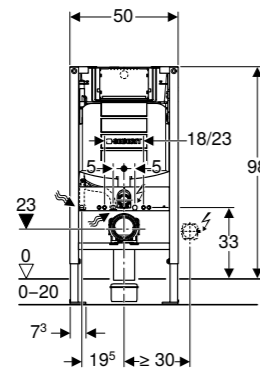

Geberit Duofix toilet frame with Sigma cistern 12cm		
Art. no.	Product Description	RRP ex VAT
111.911.00.5	Installation height 98cm	£328.55