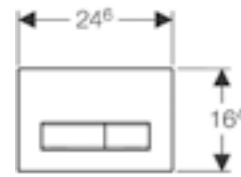

Geberit Sigma50
W 26.4 / D 1.16 - 1.36 / H 16.4cm

Art. no.	Product Description	RRP ex VAT
115.788.11.2	White alpine/chrome-plated	£210.69
115.788.DW.2	Jet black RAL 9005/chrome-plated	£210.69
115.788.21.2	Gloss chrome-plated/chrome-plated	£346.12
115.788.GH.2	Brushed chrome/chrome-plated	£346.12
115.788.TG.2	Sand glass/chrome-plated	£261.63
115.788.SQ.2	Umber/chrome-plated	£261.63
115.788.SD.2	Smoked glass reflective/chrome-plated	£261.63
115.788.00.2	Customisation/chrome-plated	£206.06
115.788.JM.2	Mustang slate/chrome-plated	£346.12
115.788.JX.2	Black walnut/chrome-plated	£497.99
115.788.JV.2	Concrete effect/chrome-plated	£346.12