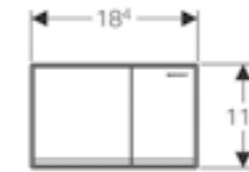

Geberit Omega60
W 18.4 / D 2.4 - 9 / H 11.4cm

Art. no.	Product Description	RRP ex VAT
115.081.SI.1	White glass	£458.99
115.081.SQ.1	Umber glass	£458.99
115.081.SJ.1	Black glass	£458.99
115.081.GH.1	Chrome brushed	£458.99