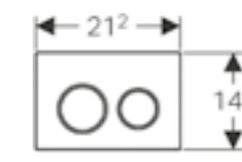

RECTANGULAR

Geberit Delta50
W 24.6 / H 16.4 / D 2.5cm

Art. no.	Product Description	RRP ex VAT
115.135.11.1	White alpine	£43.35
115.135.21.1	Gloss chrome-plated	£59.46
115.135.46.1	Matt chrome-plated	£59.46

Geberit Delta51
W 24.6 / H 16.4 / D 2.6cm

Art. no.	Product Description	RRP ex VAT
115.105.11.1	White alpine	£55.57
115.105.21.1	Gloss chrome-plated	£81.04
115.105.46.1	Matt chrome-plated	£81.04

ROUND

Geberit Sigma01
W 24.6 / D 1.3 / H 16.4cm

Art. no.	Product Description	RRP ex VAT
115.770.11.5	White alpine	£57.51
115.770.DW.5	Jet black RAL 9005	£70.06
115.770.21.5	Gloss chrome	£65.04
115.770.46.5	Matt chrome	£65.04
115.770.KA.5	Gloss chrome / matt chrome	£81.90
115.770.DT.5	Fine brass galvanised	£268.50
115.770.LA.5	White / yellow / green	£105.44
115.770.LB.5	White / blue / red	£105.44
115.770.JQ.5	Anti-fingerprint coating matt chrome	£81.90

Geberit Sigma10
W 24.6 / D 1.4 / H 16.4cm

Art. no.	Product Description	RRP ex VAT
115.758.KJ.5	White / gloss chrome / white	£78.06
115.758.KK.5	White / gold-plated / white	£96.50
115.758.KL.5	White / matt chrome / matt chrome	£96.50
115.758.KH.5	Gloss chrome / matt chrome / gloss chrome	£106.19
115.758.KN.5	Matt chrome / gloss chrome / matt chrome	£106.19
115.758.KM.5	Black / gloss chrome / black	£96.50
115.758.SN.5	Stainless steel brushed / polished / brushed	£158.35
115.758.JT.5	Anti-fingerprint coating / matt white / gloss chrome/matt white	£159.86
115.758.14.5	Anti-fingerprint coating / matt black / gloss chrome/matt black	£159.86
115.787.SN.5	Anti-fingerprint coating & anti-vandal stainless steel brushed / polished / brushed	£199.67
115.758.JQ.5	Anti-fingerprint coating matt chrome	£106.18

Geberit Sigma20
W 24.6 / D 1.2 / H 16.4cm