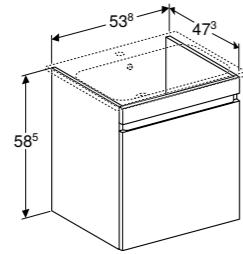

Cabinet for 55cm washbasin
W 53.8 / D 47.3 / H 58.5cm

Wall mounted, handleless design, with concealed internal drawer. Delivered pre assembled.

Art. no.	Product Description	RRP ex VAT
869555000	White	£414.75
869556000	Lava	£414.75
869557000	Elm	£414.75
869558000	Oak	£414.75