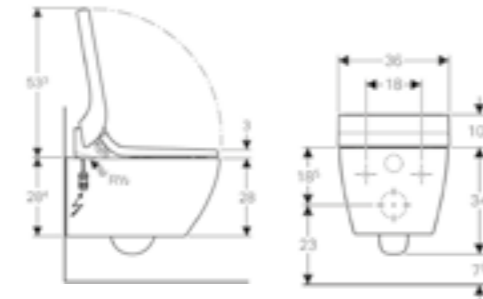

Geberit AquaClean Tuma Classic

W 36 / D 55.3 / H 44.6cm
Complete wall-hung solution.

Art. no.	Product Description	RRP ex VAT
146.090.11.1	White alpine	£1,606.65