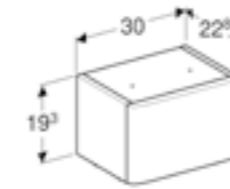

Plinth for 36cm cabinet
W 30 / D 22.8 / H 19.3cm

Art. no.	Product Description
501.581.00.1	White

RRP ex VAT
£32.37