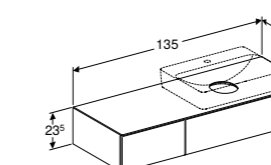

135cm cabinet for lay-on washbasin, with two drawers
W 135 / D 51 / H 23.5cm
With integrated shelf surface and trap.

Art. no.	Product Description	RRP ex VAT
501.177.00.1	White	£1,539.14
501.178.00.1	Lava	£1,539.14
501.180.00.1	Hickory	£1,539.14