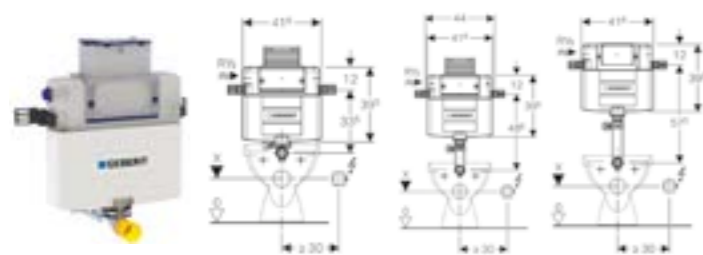

Geberit Omega concealed cistern 12cm, 6/3 litres

Art. no.	Product Description	RRP ex VAT
109.041.00.1	Installation height 82cm	£236.06
109.051.00.1	Installation height 98cm	£236.06
109.061.00.1	Installation height 106cm	£236.06