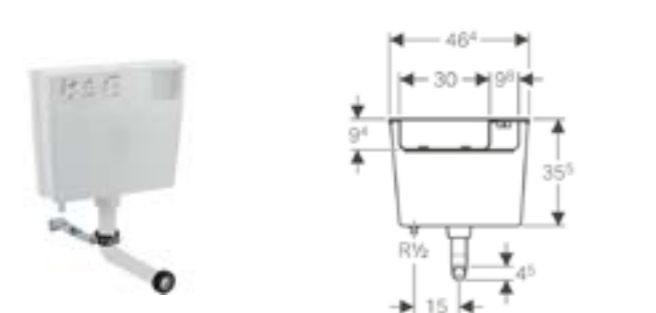

Geberit low-height furniture cistern, 6/3 litres, pneumatic flush actuation for single or dual flush buttons

Art. no.	Product Description	RRP ex VAT
109.721.00.2	Installation height 79cm	£77.84