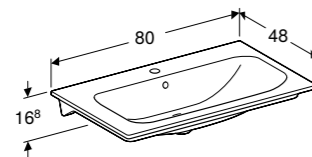

80cm slim rim washbasin
W 80 / D 48 / H 16.8cm

Can be installed with washbasin cabinet, visible overflow.

Art. no.	Product Description	RRP ex VAT
122280000	Centred tap hole	£388.66