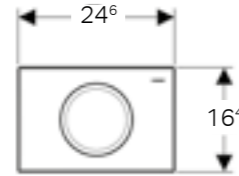

ROUND

Geberit Delta 11
W 24.6 / H 16.4 / D 2.5cm
Stop and go flush, gloss chrome-plated.

Art. no.	Product Description	RRP ex VAT
115.120.21.1	Gloss chrome	£60.97