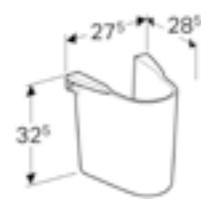

Art. no.	Product Description
501.476.00.6	White

RRP ex VAT
£53.35

Semi pedestal
W 25 / D 25.1 / H 30cm
For use with 45/50cm washbasins.

Art. no.	Product Description
501.477.00.7	White

RRP ex VAT
£55.10

Semi pedestal
W 27.5 / D 28.5 / H 32.5cm
For use with 65/55/50cm washbasins.