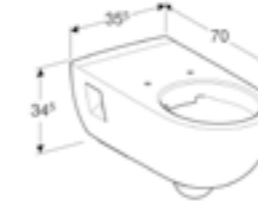

Wall-hung toilet, Rimfree®
W 35.5 / D 70 / H 34.5cm
Washdown toilet pan, large projection, semi-shrouded.

Art. no.	Product Description	RRP ex VAT
500.693.01.7	White	£444.51