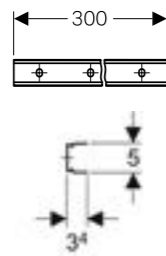

Geberit Duofix system rail set

Art. no.	Product Description	RRP ex VAT
111.878.00.1	2 x 3m rails	£54.85

Geberit Duofix stud, room-height

Art. no.	Product Description	RRP ex VAT
111.871.00.1	220-280cm	£70.94
111.872.00.1	260-320cm	£72.62
111.873.00.1	300-360cm	£74.33
111.874.00.1	340-400cm	£76.02