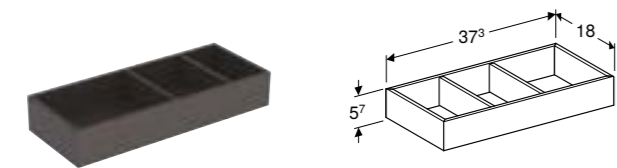

Square drawer insert low
W 18 / D 37.3 / H 5.7cm

H-partition suitable for Variform units.

Art. no.	RRP ex VAT
501.156.00.1	£60.48