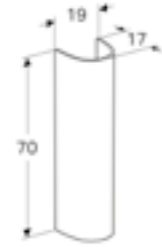

Full pedestal
W 19 / D 17 / H 70cm
For use with 65/60/55/50cm washbasins and 50cm corner basin.

Art. no.	Product Description	RRP ex VAT
501.449.00.6	White	£50.80