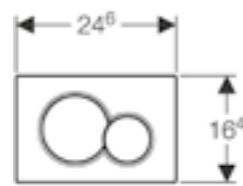

ROUND

Geberit Sigma01
W 24.6 / D 1.3 / H 16.4cm

Art. no.	Product Description	RRP ex VAT
115.770.11.5	White alpine	£57.51
115.770.DW.5	Jet black RAL 9005	£70.06
115.770.21.5	Gloss chrome	£65.04
115.770.46.5	Matt chrome	£65.04
115.770.KA.5	Gloss chrome / matt chrome	£81.90
115.770.DT.5	Fine brass galvanised	£268.50
115.770.LA.5	White / yellow / green	£105.44
115.770.LB.5	White / blue / red	£105.44
115.770.JQ.5	Anti-fingerprint coating matt chrome	£81.90