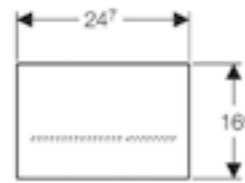

TOUCHLESS

Geberit Sigma10 touchless
W 26.4 / D 1.4 / H 16.4cm
Battery powered version also available.

Art. no.	Product Description	RRP ex VAT
115.907.KJ.1	White / gloss chrome	£537.00
115.907.KK.1	White / gold-plated	£550.79
115.907.KL.1	White / matt chrome	£550.79
115.907.KN.1	Matt chrome / gloss chrome	£564.53
115.907.KH.1	Gloss chrome / matt chrome	£564.53
115.907.KM.1	Black / gloss chrome	£550.79
115.907.SN.1	Stainless steel brushed / polished	£619.63