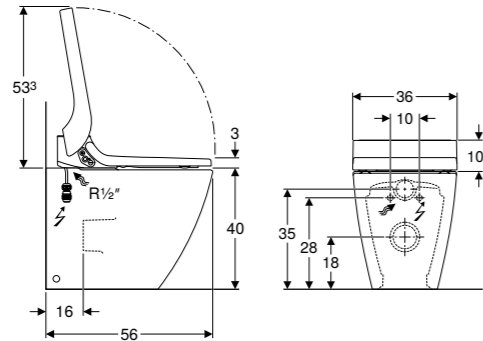

Geberit AquaClean Tuma Comfort

W 36 / D 55.3 / H 44.6cm
Complete wall-hung solution.

Art. no.	Product Description	RRP ex VAT
146.290.11.1	White alpine	£2,560.30
146.290.SI.1	White glass	£2,599.71
146.290.SJ.1	Black glass	£2,599.71
146.290.FW.1	Stainless steel brushed	£2,625.96