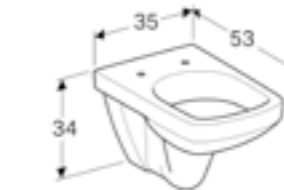

Wall-hung toilet

W 35 / D 53 / H 34cm

Square wall-hung horizontal outlet, 6/4 litre or 4/2.6 litre.

Art. no.	Product Description
501.457.00.6	White

RRP ex VAT
£129.00