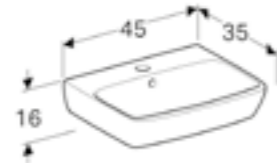

45cm handrinse washbasin
W 45 / D 35 / H 16cm
Visible overflow.

Art. no.	Product Description	RRP ex VAT
501.473.00.6	One tap hole	£62.31
501.474.00.7	Two tap holes	£62.31