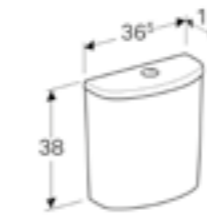

Exposed cistern, bottom water supply connection
W 36.5 / D 16.3 / H 38cm
Close coupled dual flush 4/2.6 or 6/4 litre

Art. no.	Product Description	RRP ex VAT
501.047.00.6	White	£90.89