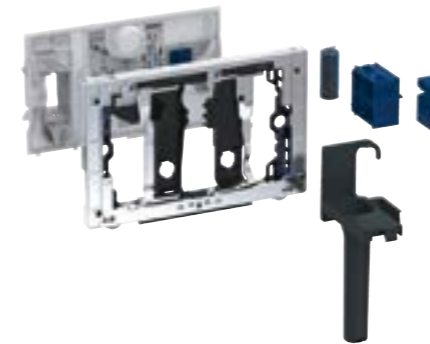

Geberit DuoFresh module with automatic activation and insert for Geberit DuoFresh stick, for Sigma concealed cistern 12cm

Art. no.	Product Description	RRP ex VAT
115.050.21.1	Gloss chrome-plated	£341.78
115.050.BZ.1	Anthracite grey RAL 7016	£336.26

Geberit DuoFresh module with manual activation and insert for Geberit DuoFresh stick, for Sigma concealed cistern 12cm

Art. no.	Product Description	RRP ex VAT
115.051.21.1	Gloss chrome-plated	£275.63
115.051.BZ.1	Anthracite grey RAL 7016	£270.11

Geberit DuoFresh module with automatic activation and insert for Geberit DuoFresh stick, for Sigma concealed cistern 8cm

Art. no.	Product Description	RRP ex VAT
115.052.21.1	Gloss chrome-plated	£341.78
115.052.BZ.1	Anthracite grey RAL 7016	£336.26

Geberit DuoFresh module with manual activation and insert for Geberit DuoFresh stick, for Sigma concealed cistern 8cm

Art. no.	Product Description	RRP ex VAT
115.053.21.1	Gloss chrome-plated	£275.63
115.053.BZ.1	Anthracite grey RAL 7016	£270.11

Insert for Geberit DuoFresh stick