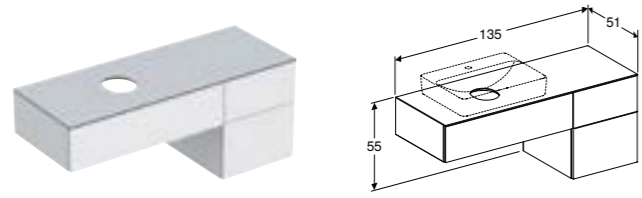

With integrated shelf surface and trap.

Art. no.	Product Description	RRP ex VAT
501.189.00.1	White	£1,690.33
501.190.00.1	Lava	£1,690.33
501.192.00.1	Hickory	£1,690.33