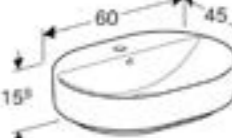

Elliptic lay-on basin
W 60 / D 45cm

Art. no.	Product Description	RRP ex VAT
500.777.01.2	One tap hole with overflow	£234.18
500.778.01.2	One tap hole without overflow	£234.18