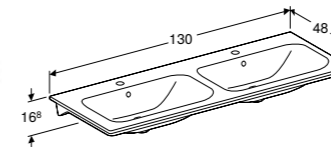

130cm slim rim washbasin
W 130 / D 48 / H 16.8cm

Can be installed with washbasin cabinet, visible overflow.

Art. no.	Product Description	RRP ex VAT
122230000	Centred tap hole	£801.99