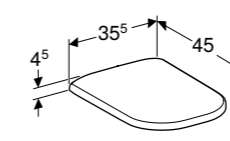

Square toilet seat
W 35.5 / D 45 / H 4.5cm
Hinges made of metal.

Art. no.	Product Description	RRP ex VAT
500.234.01.1	White	£83.72
500.233.01.1	White, soft closing	£128.70
500.980.01.1	White, soft closing, quick release	£131.04