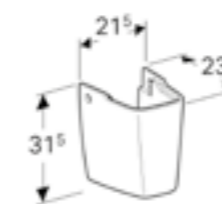

Semi pedestal for handrinse basin
W 21.5 / D 23.7 / H 31.5cm
Includes fixings. For use with 45cm handrinse washbasin.

Art. no.	Product Description	RRP ex VAT
501.448.00.6	White	£60.47