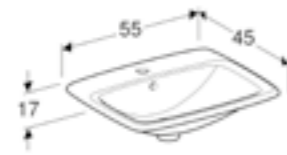

55cm countertop basin
W 55 / D 45 / H 17cm
Visible overflow.

Art. no.	Product Description
501.466.00.7	One tap hole

RRP ex VAT
£100.17