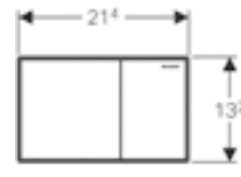

Geberit Sigma60
W 21.4 / D 2.4 - 5 / H 13.2cm

Art. no.	Product Description	RRP ex VAT
115.640.SI.1	White glass	£449.99
115.640.SQ.1	Umber glass	£449.99
115.640.SJ.1	Black glass	£449.99
115.640.GH.1	Chrome brushed	£449.99