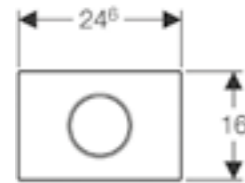

TOUCHLESS

Geberit Sigma10 touchless
W 26.4 / D 1.4 / H 16.4cm
Battery powered version also available.

Art. no.	Product Description	RRP ex VAT
115.907.KJ.1	White / gloss chrome	£537.00
115.907.KK.1	White / gold-plated	£550.79
115.907.KL.1	White / matt chrome	£550.79
115.907.KN.1	Matt chrome / gloss chrome	£564.53
115.907.KH.1	Gloss chrome / matt chrome	£564.53
115.907.KM.1	Black / gloss chrome	£550.79
115.907.SN.1	Stainless steel brushed / polished	£619.63