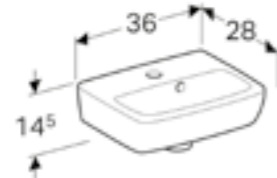

DESIGN

CLEANLINESS

ACCESSIBILITY

36cm handrinse washbasin
W 36 / D 28 / H 14.5
Visible overflow.

Art. no.	Product Description	RRP ex VAT
501.469.00.6	One tap hole	£57.16
501.471.00.7	Two tap holes	£57.16

50cm washbasin
W 50 / D 42 / H 17cm
Visible overflow.