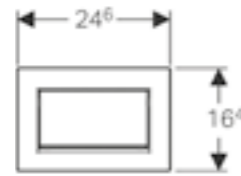

Geberit Sigma30
W 24.6 / D 1.2 / H 16.4cm

Art. no.	Product Description	RRP ex VAT
115.893.KJ.1	Anti-tamper white / gloss chrome	£167.14
115.893.KX.1	Anti-tamper chrome brushed / gloss chrome	£192.85
115.893.KY.1	Anti-tamper gloss chrome / chrome brushed	£192.85
115.893.JT.1	Anti-fingerprint coating / matt white / gloss chrome / matt white	£165.38
115.893.14.1	Anti-fingerprint coating / matt black / gloss chrome / matt black	£165.38