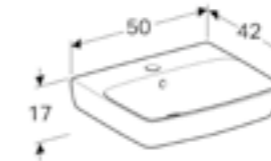

DESIGN

CLEANLINESS

ACCESSIBILITY

36cm handrinse washbasin
W 36 / D 28 / H 14.5
Visible overflow.

Art. no.	Product Description	RRP ex VAT
501.469.00.6	One tap hole	£57.16
501.471.00.7	Two tap holes	£57.16

50cm washbasin
W 50 / D 42 / H 17cm
Visible overflow.