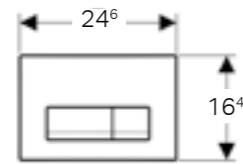

RECTANGULAR

Geberit Delta50
W 24.6 / H 16.4 / D 2.5cm

Art. no.	Product Description	RRP ex VAT
115.135.11.1	White alpine	£43.35
115.135.21.1	Gloss chrome-plated	£59.46
115.135.46.1	Matt chrome-plated	£59.46

Geberit Delta51
W 24.6 / H 16.4 / D 2.6cm

Art. no.	Product Description	RRP ex VAT
115.105.11.1	White alpine	£55.57
115.105.21.1	Gloss chrome-plated	£81.04
115.105.46.1	Matt chrome-plated	£81.04

ROUND

Geberit Sigma01
W 24.6 / D 1.3 / H 16.4cm

Art. no.	Product Description	RRP ex VAT
115.770.11.5	White alpine	£57.51
115.770.DW.5	Jet black RAL 9005	£70.06
115.770.21.5	Gloss chrome	£65.04
115.770.46.5	Matt chrome	£65.04
115.770.KA.5	Gloss chrome / matt chrome	£81.90
115.770.DT.5	Fine brass galvanised	£268.50
115.770.LA.5	White / yellow / green	£105.44
115.770.LB.5	White / blue / red	£105.44
115.770.JQ.5	Anti-fingerprint coating matt chrome	£81.90

Geberit Sigma10
W 24.6 / D 1.4 / H 16.4cm

Art. no.	Product Description	RRP ex VAT
115.758.KJ.5	White / gloss chrome / white	£78.06
115.758.KK.5	White / gold-plated / white	£96.50
115.758.KL.5	White / matt chrome / matt chrome	£96.50
115.758.KH.5	Gloss chrome / matt chrome / gloss chrome	£106.19
115.758.KN.5	Matt chrome / gloss chrome / matt chrome	£106.19
115.758.KM.5	Black / gloss chrome / black	£96.50
115.758.SN.5	Stainless steel brushed / polished / brushed	£158.35
115.758.JT.5	Anti-fingerprint coating / matt white / gloss chrome/matt white	£159.86
115.758.14.5	Anti-fingerprint coating / matt black / gloss chrome/matt black	£159.86
115.787.SN.5	Anti-fingerprint coating & anti-vandal stainless steel brushed / polished / brushed	£199.67
115.758.JQ.5	Anti-fingerprint coating matt chrome	£106.18

Geberit Sigma20
W 24.6 / D 1.2 / H 16.4cm