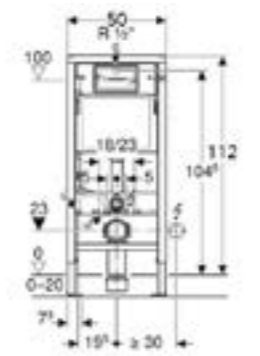

Geberit Duofix frame for wall-hung WC with Delta cistern 12cm		
Art. no.	Product Description	RRP ex VAT
458.118.21.1	Installation height 112cm, with Delta21 Flush plate gloss chrome plated.	£359.04