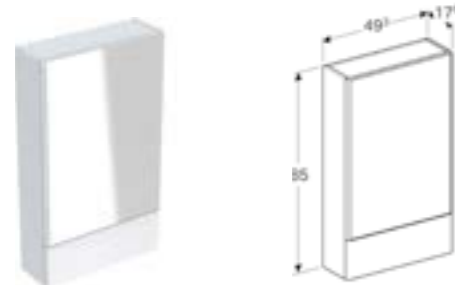

60cm mirror cabinet

W 49.3 / D 17.6 / H 85cm

One door and one pull down door.

Art. no.	Product Description
500.157.01.1	White
501.414.JK.1	Lava

RRP ex VAT
£234.43
£234.43