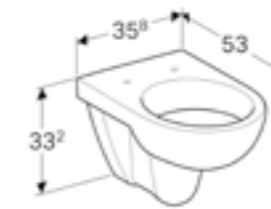

Wall-hung toilet
W 35.8 / D 53 / H 33.2cm
Horizontal outlet, 6/4 litre or 4/2.6 litre.

Art. no.	Product Description	RRP ex VAT
500.260.01.7	White	£122.88