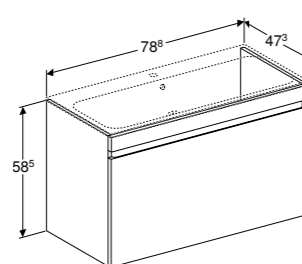

55cm slim rim washbasin
W 55 / D 48 / H 16.8cm

Can be installed with washbasin cabinet, visible overflow.

Art. no.	Product Description	RRP ex VAT
122255000	Centred tap hole	£203.56

100cm slim rim washbasin
W 100 / D 48 / H 16.8cm

Can be installed with washbasin cabinet, visible overflow.

Art. no.	Product Description	RRP ex VAT
122200000	Centred tap hole	£573.72

Cabinet for 55cm washbasin
W 53.8 / D 47.3 / H 58.5cm

Wall mounted, handleless design, with concealed internal drawer. Delivered pre assembled.

Art. no.	Product Description	RRP ex VAT
869555000	White	£414.75
869556000	Lava	£414.75
869557000	Elm	£414.75
869558000	Oak	£414.75

Cabinet for 100cm washbasin
W 98.8 / D 47.3 / H 58.5cm

Wall mounted, handleless design, with concealed internal drawer. Delivered pre assembled.

Art. no.	Product Description	RRP ex VAT
869500000	White	£638.91
869501000	Lava	£638.91
869502000	Elm	£638.91
869503000	Oak	£638.91

60cm slim rim washbasin
W 60 / D 48 / H 16.8cm

Can be installed with washbasin cabinet, visible overflow.

Art. no.	Product Description	RRP ex VAT
122260000	Centred tap hole	£212.85

Cabinet for 60cm washbasin
W 58.8 / D 47.3 / H 58.5cm

Wall mounted, handleless design, with concealed internal drawer. Delivered pre assembled.

Art. no.	Product Description	RRP ex VAT
869560000	White	£478.92
869561000	Lava	£478.92
869562000	Elm	£478.92
869563000	Oak	£478.92

130cm slim rim washbasin
W 130 / D 48 / H 16.8cm

Can be installed with washbasin cabinet, visible overflow.

Art. no.	Product Description	RRP ex VAT
122230000	Centred tap hole	£801.99

Cabinet for 130cm double washbasin
W 129 / D 47.3 / H 58.5cm

Wall mounted, handleless design, with concealed internal drawer. Delivered pre assembled.