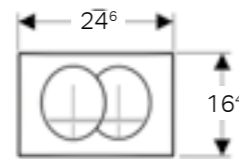

Geberit Delta 20
W 24.6 / H 16.4 / D 3.1cm

Art. no.	Product Description	RRP ex VAT
115.100.11.1	White alpine	£30.96
115.100.21.1	Gloss chrome-plated	£45.06
115.100.46.1	Matt chrome-plated	£45.06