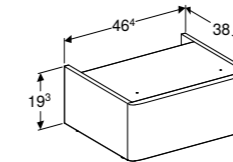

Art. no.	Product Description
501.582.00.1	White

RRP ex VAT
£33.01

Plinth for 50cm cabinet
W 41.8 / D 36 / H 19.3cm

Art. no.	Product Description
501.583.00.1	White

RRP ex VAT
£34.65

Plinth for 55cm cabinet
W 46.4 / D 38 / H 19.3cm