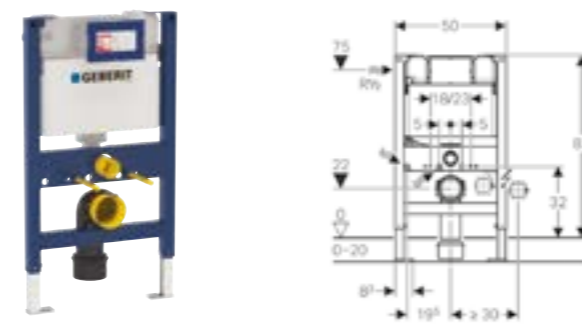

Geberit Duofix toilet frame with Kappa cistern 15cm

Art. no.	Product Description	RRP ex VAT
111.260.00.1	Installation height 82cm	£340.32