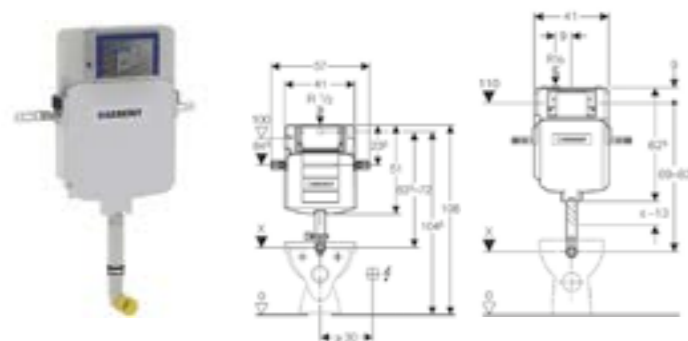

Geberit Sigma concealed cistern, 6/3 litres

Art. no.	Product Description	RRP ex VAT
109.792.00.1	8cm cistern, installation height 120cm	£211.83
109.309.00.5	12cm cistern, installation height 108cm	£165.85