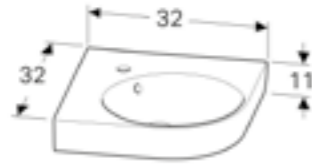

45cm* round corner handrinse basin
W 32 / D 32 / H 11cm
Visible overflow.

Art. no. 501.519.00.6
Product Description One tap hole

RRP ex VAT
£73.52

*dimension for corner to corner measurement