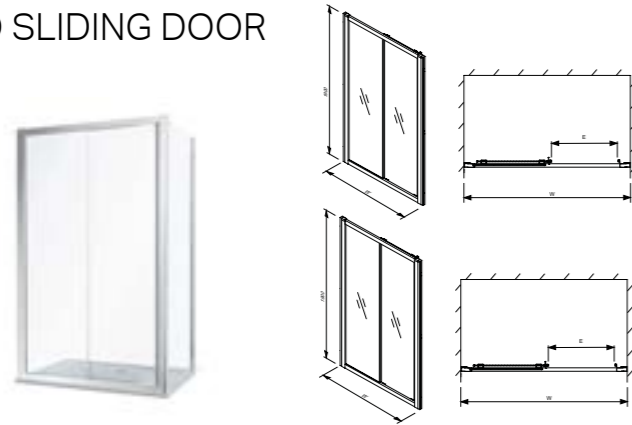

GEO SLIDING DOOR

SLIDING DOOR 6MM THICK		
Art. no.	Product Description	RRP ex VAT
560.133.00.2	1000mm Sliding Door, LH or RH	£345.99
560.143.00.2	1100mm Sliding Door, LH or RH	£364.54
560.153.00.2	1200mm Sliding Door, LH or RH	£383.02
560.163.00.2	1400mm Sliding Door, LH or RH	£401.53
560.173.00.2	1500mm Sliding Door, LH or RH	£426.20
560.183.00.2	1600mm Sliding Door, LH or RH	£450.90
560.193.00.2	1700mm Sliding Door, LH or RH	£475.57

SLIDING DOOR 8MM THICK		
Art. no.	Product Description	RRP ex VAT
560.154.00.2	1200m Sliding Door, LH or RH	£558.26
560.164.00.2	1400mm Sliding Door, LH or RH	£567.77
560.174.00.2	1500mm Sliding Door, LH or RH	£577.16