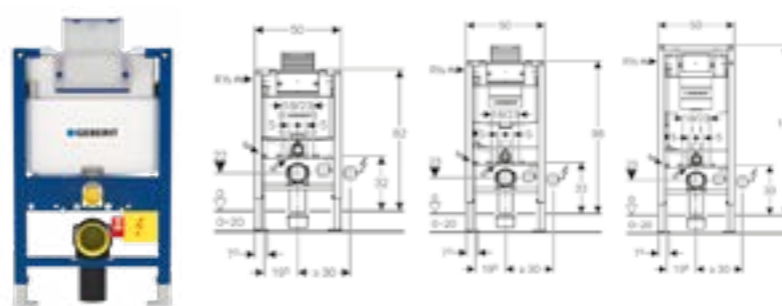

Geberit Duofix toilet frame with Omega cistern 12cm

Art. no.	Product Description	RRP ex VAT
111.004.00.1	Installation height 82cm	£367.19
111.031.00.1	Installation height 98cm	£367.19
111.061.00.1	Installation height 112cm	£367.19