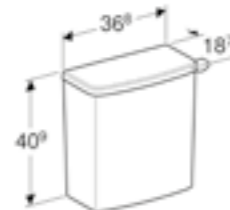

Square lever cistern
W 36.8 / D 18.7 / H 40.9cm
Raised height, lever cistern

Art. no.	Product Description	RRP ex VAT
501.562.00.7	White	£123.11