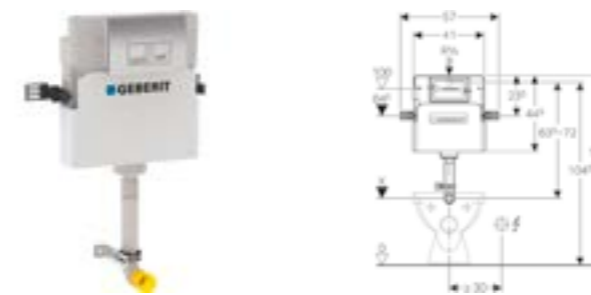

Geberit Delta concealed cistern 12cm, 6/3 litres

Art. no.	Product Description	RRP ex VAT
109.104.21.1	With Delta21 flush plate gloss chrome plated	£176.72