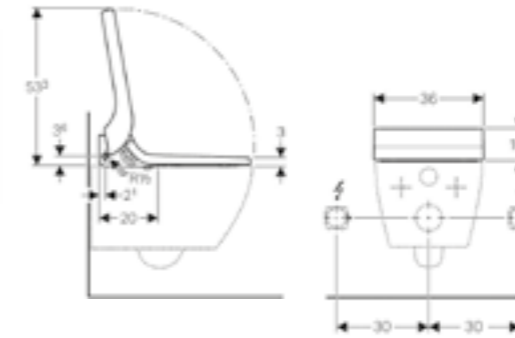

ENHANCEMENT SOLUTIONS

Geberit AquaClean Tuma Comfort

W 36 / D 52.3 / H 10.6cm
Enhancement solution.

Art. no.	Product Description	RRP ex VAT
146.278.11.1	White alpine	£2,166.41
146.278.SI.1	White glass	£2,205.81
146.278.SJ.1	Black glass	£2,205.81
146.278.FW.1	Stainless steel brushed	£2,232.07