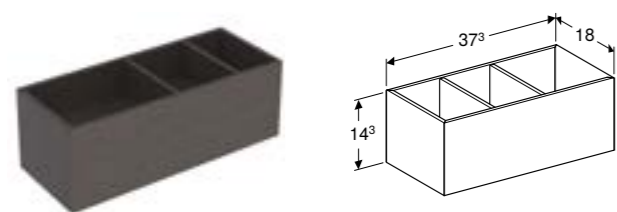

Square drawer insert high
W 18 / D 37.3 / H 14.3cm