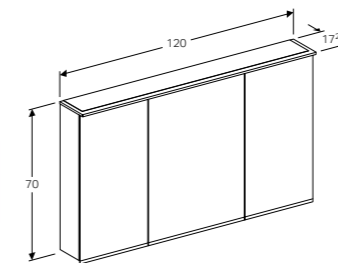

Option plus 120cm mirror cabinet with functional and ambient lighting, three doors

W 120 / D 17.2 / H 70cm

LED lighting, indirect lighting, touch sensor switch for the upper light, touch sensor switch for the bottom light, power socket, USB port, mirrored body, mirrored back side, doors mirrored on both sides, movable shelves. The Option Plus mirror cabinets also include a magnetic accessory holder.

Art. no.
500.597.P5.1

RRP ex VAT
£1,088.34