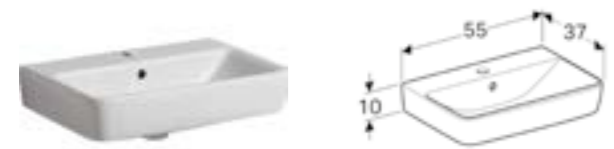

55cm washbasin
W 55 / D 37 / H 10cm
Visible overflow.

Art. no.	Product Description	RRP ex VAT
501.509.00.6	One tap hole	£98.07
501.510.00.7	Two tap holes	£98.07