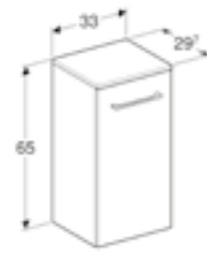

Low cabinet with one door
W 33 / D 29.7 / H 65cm

Art. no.	Product Description	RRP ex VAT
501.272.00.1	White	£243.12
501.273.00.1	Lava	£243.12
501.274.00.1	Hickory	£243.12
501.275.00.1	Light hickory	£243.12