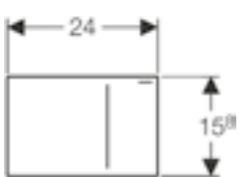

Geberit Sigma70
W 24 / D 1.1 / H 15.8cm
For Sigma 12cm cistern.

Art. no.	Product Description	RRP ex VAT
115.621.SI.1	White glass	£373.74
115.621.SQ.1	Umber glass	£373.74
115.621.SJ.1	Black glass	£373.74
115.621.00.1	Customisation	£324.14
115.621.FW.1	Stainless steel brushed	£410.96