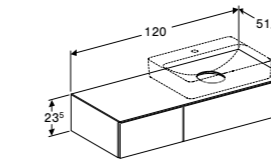

120cm cabinet for lay-on washbasin, with two drawers
W 120 / D 51 / H 23.5cm
With integrated shelf surface and trap.

Art. no.	Product Description	RRP ex VAT
501.171.00.1	White	£1,424.24
501.172.00.1	Lava	£1,424.24
501.174.00.1	Hickory	£1,424.24