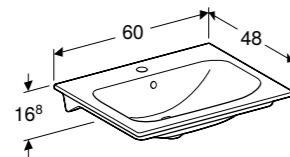

60cm slim rim washbasin
W 60 / D 48 / H 16.8cm

Can be installed with washbasin cabinet, visible overflow.

Art. no.	Product Description	RRP ex VAT
122260000	Centred tap hole	£212.85