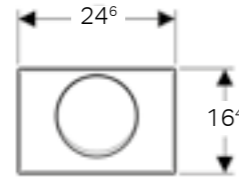

ROUND

Geberit Delta 11
W 24.6 / H 16.4 / D 2.5cm
Stop and go flush, gloss chrome-plated.

Art. no.	Product Description	RRP ex VAT
115.120.21.1	Gloss chrome	£60.97

Geberit Delta 15
W 24.6 / H 16.4 / D 3cm
Stop and go flush, screwable.