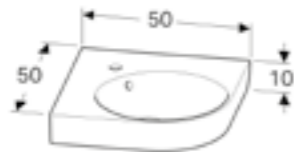

RRP ex VAT
£73.52

*dimension for corner to corner measurement

Unit for corner 45cm handrinse basin
W 30 / D 30 / H 60.4cm

Art. no. 501.483.00.1 Grey
501.484.00.1 White

RRP ex VAT
£242.58
£242.58

70cm* round corner washbasin
W 50 / D 50 / H 10cm
Visible overflow.