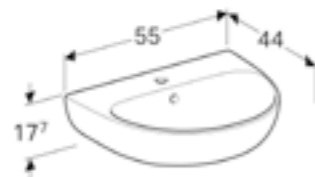

55cm washbasin
W 55 / D 44 / H 17.7cm
Visible overflow.

Art. no.	Product Description	RRP ex VAT
501.060.00.6	One tap hole	£74.14
501.400.00.6	Two tap holes	£74.14