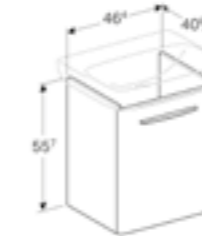

Cabinet for 55cm washbasin
W 46.4 / D 40.6 / H 55.7cm
Service space.

Art. no.	Product Description	RRP ex VAT
501.622.01.1	White	£165.39
501.622.JK.1	Lava	£165.39