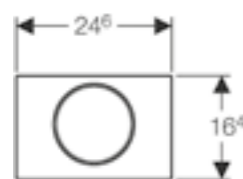

Geberit Sigma10
W 24.6 / D 1.4 / H 16.4cm

Art. no.	Product Description	RRP ex VAT
115.758.KJ.5	White / gloss chrome / white	£78.06
115.758.KK.5	White / gold-plated / white	£96.50
115.758.KL.5	White / matt chrome / matt chrome	£96.50
115.758.KH.5	Gloss chrome / matt chrome / gloss chrome	£106.19
115.758.KN.5	Matt chrome / gloss chrome / matt chrome	£106.19
115.758.KM.5	Black / gloss chrome / black	£96.50
115.758.SN.5	Stainless steel brushed / polished / brushed	£158.35
115.758.JT.5	Anti-fingerprint coating / matt white / gloss chrome/matt white	£159.86
115.758.14.5	Anti-fingerprint coating / matt black / gloss chrome/matt black	£159.86
115.787.SN.5	Anti-fingerprint coating & anti-vandal stainless steel brushed / polished / brushed	£199.67
115.758.JQ.5	Anti-fingerprint coating matt chrome	£106.18