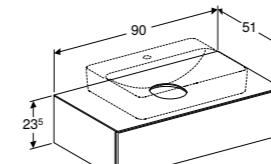

90cm cabinet for lay-on washbasin, with one drawer
W 90 / D 51 / H 23.5cm
With integrated shelf surface and trap.

Art. no.	Product Description	RRP ex VAT
501.165.00.1	White	£910.18
501.166.00.1	Lava	£910.18
501.168.00.1	Hickory	£910.18