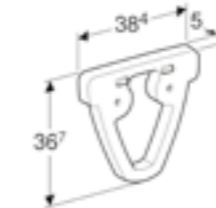

5cm extension for wall-hung toilet
W 38.4 / D 5 / H 36.7cm
For use with 70cm projection toilet.

Art. no.	Product Description	RRP ex VAT
500.957.00.7	White	£284.75