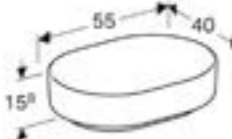

Elliptic lay-on basin
W 55 / D 40cm

Art. no.	Product Description	RRP ex VAT
500.774.01.2	No tap hole without overflow	£224.14