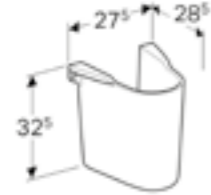

Semi pedestal
W 27.5 / D 28.5 / H 32.5cm
For use with 65/60/55/50cm washbasins.

Art. no.	Product Description	RRP ex VAT
501.455.00.6	White	£52.48