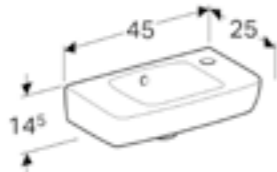

Art. no.	Product Description	RRP ex VAT
500.318.01.7	Right hand tap hole	£60.02
500.319.01.7	Left hand tap hole	£56.33