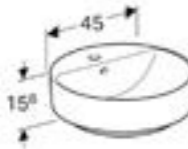

DESIGN

CLEANLINESS

USABILITY

Round lay-on basin
Dia 40cm

Art. no.	Product Description	RRP ex VAT
500.768.01.2	No tap hole without overflow	£200.72

Round lay-on basin
Dia 45cm

Art. no.	Product Description	RRP ex VAT
500.769.01.2	One tap hole with overflow	£200.72
500.770.01.2	One tap hole without overflow	£200.72