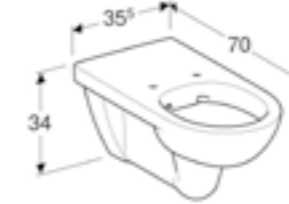

DESIGN

CLEANLINESS

ACCESSIBILITY

55cm square washbasin, barrier free
W 55 / D 52.5 / H 15.5cm

Art. no.	Product Description	RRP ex VAT
500.785.00.7	Visible overflow. Centered tap hole	£214.79
500.786.00.7	Without overflow. Centered tap hole	£214.79
500.787.01.7	Without overflow. Without tap hole	£214.79