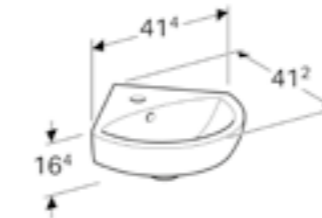

41cm corner washbasin
W 41.4 / D 41.2 / H 16.4cm
Visible overflow.

Art. no.	Product Description	RRP ex VAT
501.445.00.7	One tap hole	£54.45