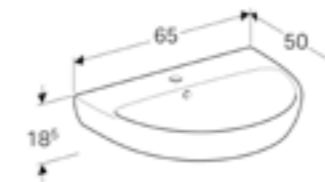

DESIGN

CLEANLINESS

ACCESSIBILITY

36cm washbasin
W 36 / D 29 / H 15cm
Visible overflow.

Art. no.	Product Description	RRP ex VAT
501.406.00.6	One tap hole	£54.45
501.407.00.7	Two tap holes	£54.45

65cm washbasin
W 65 / D 50 / H 18.5cm
Visible overflow.