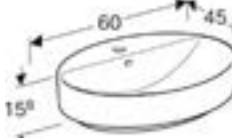

Oval lay-on basin
W 60 / D 45cm

Art. no.	Product Description	RRP ex VAT
500.772.01.2	One tap hole with overflow	£227.49
500.773.01.2	One tap hole without overflow	£227.49