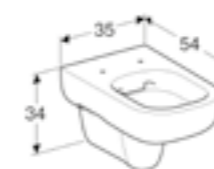

Wall-hung toilet, Rimfree®
W 35 / D 54 / H 34cm
Washdown toilet pan, 6/4 litre or 4/2.6 litre

Art. no.	Product Description	RRP ex VAT
500.210.01.1	White	£229.01