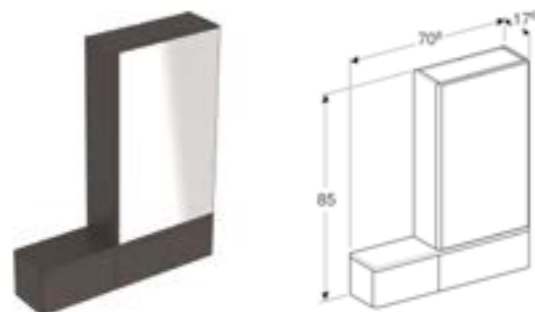

Mirror cabinet, one door, left hand storage

W 70.8 / D 17.6 / H 85cm

One door and two pull down doors.

Art. no.	Product Description
500.186.01.1	White
501.390.JK.1	Lava

RRP ex VAT
£286.93
£286.93