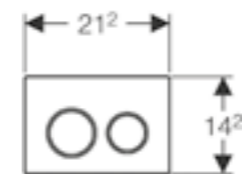

Geberit Kappa20
W 21.3 / D 1.6 / H 14.2cm

Art. no.	Product Description	RRP ex VAT
115.228.11.1	White alpine	£50.62
115.228.21.1	Gloss chrome	£62.34
115.228.46.1	Matt chrome	£62.34

Geberit Kappa21
W 21.2 / D 1 / H 14.2cm

Art. no.	Product Description	RRP ex VAT
115.240.KH.1	Gloss chrome / matt chrome / gloss chrome	£109.98
115.240.KJ.1	White / gloss chrome	£86.82
115.240.KK.1	White/gold-plated	£103.03
115.240.KL.1	White/matt chrome	£103.03
115.240.KM.1	Black / gloss chrome	£103.03
115.240.KN.1	Matt chrome/gloss chrome	£109.98