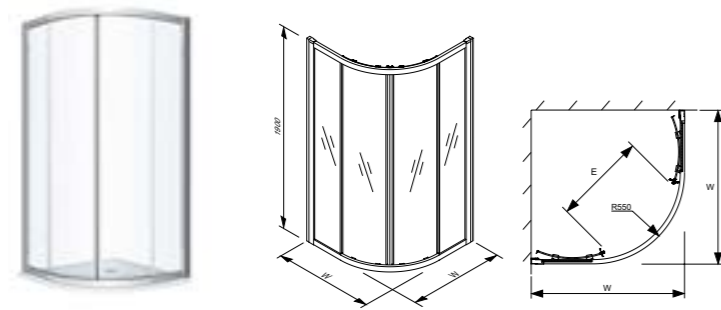

GEO QUADRANT

Art. no.	Product Description	RRP ex VAT
560.111.00.2	GEO Shower Enclosure Quadrant R550 800mm 6mm	£420.30
560.121.00.2	GEO Shower Enclosure Quadrant 900mm 6mm	£443.98