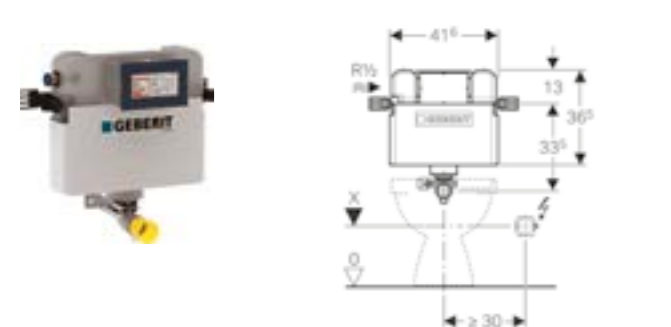

Geberit Kappa concealed cistern, 6/3 litres

Art. no.	Product Description	RRP ex VAT
109.205.00.1	15cm, installation height 82cm	£157.56