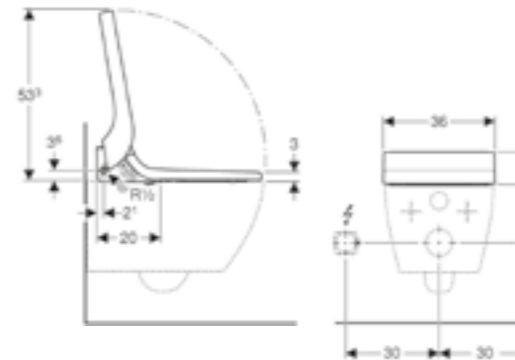

Geberit AquaClean Tuma Classic

W 36 / D 52.3 / H 10.6cm
Enhancement solution.

Art. no.	Product Description	RRP ex VAT
146.078.11.1	White alpine	£1,212.75