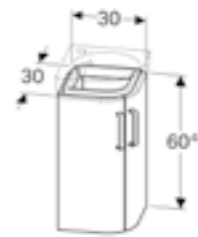

Unit for corner 45cm handrinse basin
W 30 / D 30 / H 60.4cm

Art. no. 501.483.00.1 Grey
501.484.00.1 White

RRP ex VAT
£242.58
£242.58