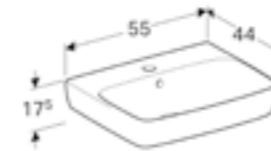

55cm washbasin
W 55 / D 44 / H 17.5cm
Visible overflow.

Art. no.	Product Description	RRP ex VAT
501.462.00.6	One tap hole	£79.52