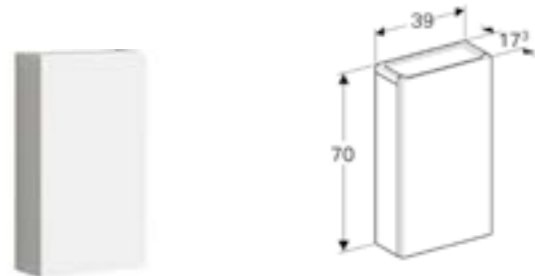

Upper cabinet

W 39 / D 17.3 / H 70cm

Wall mounted, handleless design, with two integrated shelves.
Delivered pre assembled.

Art. no.	Product Description	RRP ex VAT
869010000	White	£382.91
869011000	Lava	£382.91
869012000	Elm	£382.91
869013000	Oak	£382.91