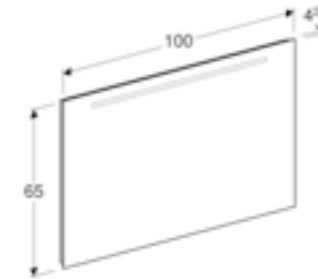

Art. no.
500.589.00.1

RRP ex VAT
£350.85

50cm mirror with functional side lighting
W 50 / D 4.2 / H 65cm
Mechanical switch, LED lighting.

Art. no.
500.581.00.1

RRP ex VAT
£292.43

100cm mirror with functional lighting from the top
W 100 / D 4.2 / H 65cm
Mechanical switch, LED lighting.