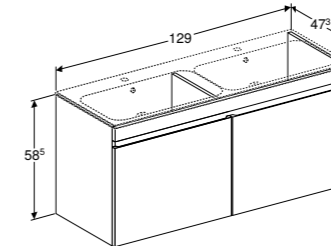

Cabinet for 130cm double washbasin
W 129 / D 47.3 / H 58.5cm

Wall mounted, handleless design, with concealed internal drawer. Delivered pre assembled.

Art. no.	Product Description	RRP ex VAT
869530000	White	£766.33
869531000	Lava	£766.33
869532000	Elm	£766.33
869533000	Oak	£766.33