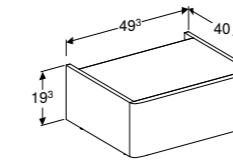

Plinth for 60cm cabinet
W 49.3 / D 40 / H 19.3cm

Art. no.	Product Description
501.585.00.1	White

RRP ex VAT
£38.20