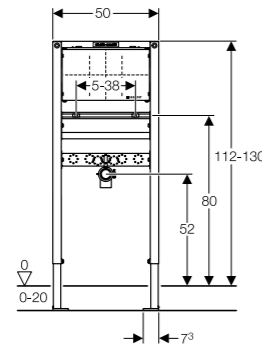

Geberit Duofix frame for washbasin, 112 - 130cm, wall-mounted tap, concealed

Art. no.	Product Description	RRP ex VAT
111.493.00.1	With PreWall brackets, backplate elbows and chrome isolating valves	£198.10
111.567.00.1	130cm washbasin, wall mounted tap with concealed function box	£362.69
111.568.00.1	130cm washbasin, wall mounted tap with concealed function box and concealed trap	£422.13