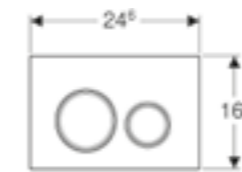

Geberit Sigma20
W 24.6 / D 1.2 / H 16.4cm

Art. no.	Product Description	RRP ex VAT
115.882.KJ.1	White / gloss chrome / white	£83.57
115.882.KK.1	White / gold-plated / white	£96.43
115.882.KL.1	White / matt chrome / matt chrome	£96.43
115.882.KH.1	Gloss chrome / matt chrome / gloss chrome	£109.28
115.882.KN.1	Matt chrome / gloss chrome / matt chrome	£109.28
115.882.KM.1	Black / gloss chrome / black	£96.43
115.882.SN.1	Stainless steel brushed / polished / brushed	£167.45
115.882.11.1	White/matt white	£99.23
115.882.DW.1	Matt black	£99.23
115.882.JQ.1	Anti-fingerprint coating / matt chrome/gloss chrome/matt chrome	£99.23
115.882.JT.1	Anti-fingerprint coating / matt white / gloss chrome/matt white	£99.23
115.882.14.1	Anti-fingerprint coating / matt black / gloss chrome/matt black	£99.23
115.889.SN.1	Anti-vandal brushed stainless steel / polished / brushed	£190.95
115.882.01.1	Anti-fingerprint coating matt white	£137.03
115.882.16.1	Anti-fingerprint coating matt black	£137.03

Geberit Sigma21
W 24.6 / D 1.4 / H 16.4cm

Art. no.	Product Description	RRP ex VAT
115.884.SI.1	White glass	£261.63
115.884.SJ.1	Black glass	£261.63
115.884.TG.1	Sand glass	£261.63
115.884.00.1	Customisation	£206.06
115.884.JM.1	Mustang slate	£346.12

Geberit Omega20
W 21.2 / D 1 / H 14.2cm

Art. no.	Product Description	RRP ex VAT
115.085.KJ.1	White / gloss chrome / white	£104.91
115.085.KK.1	White / gold-plated / white	£118.03
115.085.KL.1	White / matt chrome / matt chrome	£118.03
115.085.KH.1	Gloss chrome / matt chrome / gloss chrome	£131.13
115.085.KN.1	Matt chrome / gloss chrome / matt chrome	£131.13
115.085.KM.1	Black / gloss chrome / black	£118.03
115.085.JQ.1	Matt chrome	£147.53