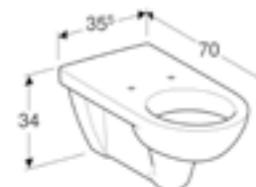

Round wall-hung toilet
W 35.5 / D 70 / H 34cm
70cm projection.

Art. no.	Product Description	RRP ex VAT
501.044.00.7	White	£271.58