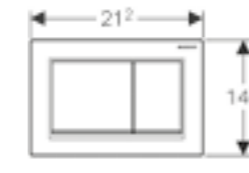

Geberit Omega30
W 21.2 / D 1 / H 14.2cm

Art. no.	Product Description	RRP ex VAT
115.080.KJ.1	White / gloss chrome / white	£98.35
115.080.KK.1	White / gold-plated / white	£108.18
115.080.KL.1	White / matt chrome / matt chrome	£108.18
115.080.KH.1	Gloss chrome / matt chrome / gloss chrome	£118.03
115.080.KN.1	Matt chrome / gloss chrome / matt chrome	£118.03
115.080.KM.1	Black / gloss chrome / black	£108.18
115.080.JQ.1	Anti-fingerprint coating matt chrome / gloss chrome / matt chrome	£147.53