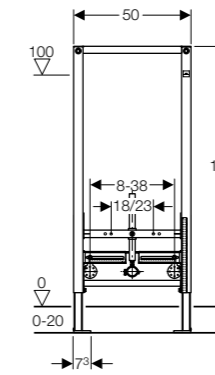

Geberit Duofix frame for bidet, 112cm, Universal

Art. no.	Product Description	RRP ex VAT
111.545.00.1	With wall brackets, backplate elbows and chrome isolating valves	£325.92