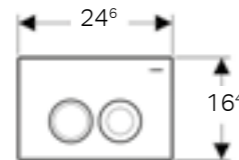

ROUND

Geberit Delta 11
W 24.6 / H 16.4 / D 2.5cm
Stop and go flush, gloss chrome-plated.

Art. no.	Product Description	RRP ex VAT
115.120.21.1	Gloss chrome	£60.97

Geberit Delta 15
W 24.6 / H 16.4 / D 3cm
Stop and go flush, screwable.

Art. no.	Product Description	RRP ex VAT
115.101.00.1	Stainless steel	£71.78

Geberit Delta 20
W 24.6 / H 16.4 / D 3.1cm

Art. no.	Product Description	RRP ex VAT
115.100.11.1	White alpine	£30.96
115.100.21.1	Gloss chrome-plated	£45.06
115.100.46.1	Matt chrome-plated	£45.06

Geberit Delta 21
W 24.6 / H 16.4 / D 3.1cm

Art. no.	Product Description	RRP ex VAT
115.125.11.1	White alpine	£43.35
115.125.21.1	Gloss chrome-plated	£59.46
115.125.46.1	Matt chrome-plated	£59.46

FLUSH BUTTONS

Geberit remote flush button Type 01
W 10 / D 0.6 / H 10cm
For furniture.

Art. no.	Product Description	RRP ex VAT
116.050.11.1	White	£69.32
116.050.21.1	Gloss chrome	£81.93
116.050.46.1	Matt chrome	£81.93
For solid wall		
116.042.11.1	White alpine	£69.32
116.042.21.1	Gloss chrome-plated	£81.93
116.042.46.1	Matt chrome-plated	£81.93
116.044.11.1	Protruding design, white alpine	£71.41

Geberit remote flush button Type 01 Single flush
W 9.4 / D 7.3 / H 9.4cm
For furniture.

Art. no.	Product Description	RRP ex VAT
116.040.11.1	White alpine	£63.02
116.040.21.1	Gloss chrome-plated	£75.63
116.040.46.1	Matt chrome-plated	£75.63

Sigma 8cm Single flush
W 9.4 / D 7.3 / H 9.4cm

Art. no.	Product Description	RRP ex VAT
116.041.11.1	White alpine	£63.02
116.041.21.1	Gloss chrome-plated	£75.63
116.041.46.1	Matt chrome-plated	£75.63

Sigma 8cm dual flush
W 9.4 / D 7.3 / H 9.4cm

Art. no.	Product Description	RRP ex VAT
116.043.11.1	White alpine	£69.32
116.043.21.1	Gloss chrome-plated	£81.93
116.043.46.1	Matt chrome-plated	£81.93