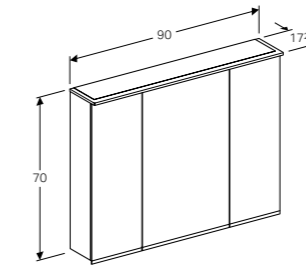

Option plus 90cm mirror cabinet with functional and ambient lighting, three doors

W 90 / D 17.2 / H 70cm

LED lighting, indirect lighting, touch sensor switch for the upper light, touch sensor switch for the bottom light, power socket, USB port, mirrored body, mirrored back side, doors mirrored on both sides, movable shelves. The Option Plus mirror cabinets also include a magnetic accessory holder.

Art. no.
500.596.P5.1

RRP ex VAT
£929.39