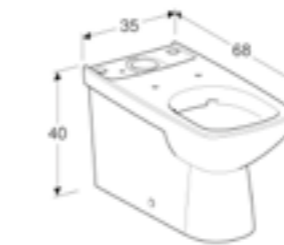

Floor standing toilet, back-to-wall for close coupled exposed cistern, Rimfree®

W 35 / D 68 / H 40cm

Horizontal outlet, 6/4 litre.

Art. no.	Product Description
500.489.01.7	White

RRP ex VAT
£198.18