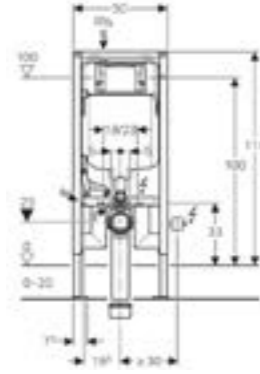

Geberit Duofix toilet frame with Sigma cistern 8cm		
Art. no.	Product Description	RRP ex VAT
111.799.00.1	Installation height 114cm	£427.58