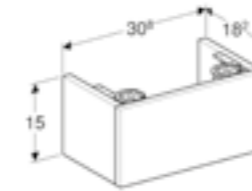

RRP ex VAT
£314.04
£314.04

GEBERIT SELNOVA COMPACT BATHROOM FURNITURE COLOURS

BODY/FRONT

FEET/SKIRTING BOARDS

Light grey, high gloss coated

White, high-gloss coated

Chrome

Plinth for 40cm handrinse basin unit
W 30.8 / D 18.2 / H 15cm