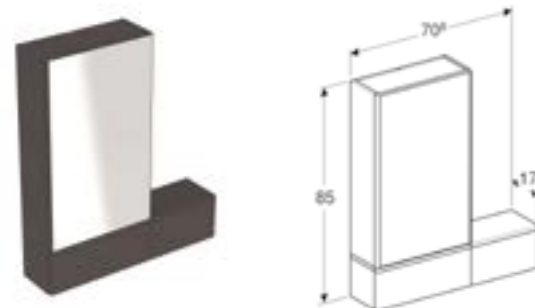

RRP ex VAT
£234.43
£234.43

Mirror cabinet, one door, left hand storage

W 70.8 / D 17.6 / H 85cm

One door and two pull down doors.

Art. no.	Product Description
500.186.01.1	White
501.390.JK.1	Lava

RRP ex VAT
£286.93
£286.93