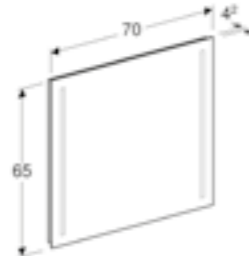

70cm mirror with functional side lighting
W 70 / D 4.2 / H 65cm
Mechanical switch, LED lighting.

Art. no.
500.587.00.1

RRP ex VAT
£322.29