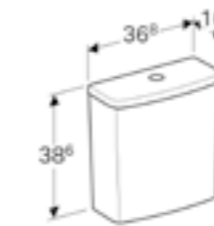

Exposed cistern, bottom water supply connection

W 36.8 / D 16 / H 38.6cm

Close coupled dual flush 4/2.6 litre.

Art. no.	Product Description
501.459.00.6	White

RRP ex VAT
£95.43