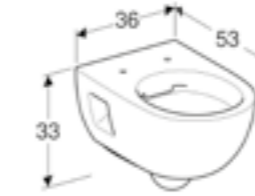

Wall-hung toilet, Rimfree®
W 36 / D 53 / H 33cm
Semi-shrouded, suitable for top fix hinges only.

Art. no.	Product Description	RRP ex VAT
501.545.01.7	White	£237.68