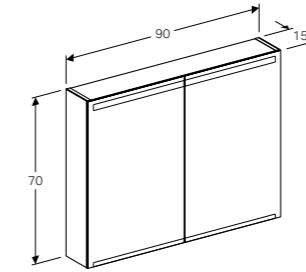

90cm mirror cabinet with functional and ambient lighting, two doors

W 90 / D 15 / H 70cm

LED lighting, indirect lighting, touch sensor switch for the upper light, touch sensor switch for the bottom light, power socket, mirrored body, doors mirrored on both sides, movable shelves.