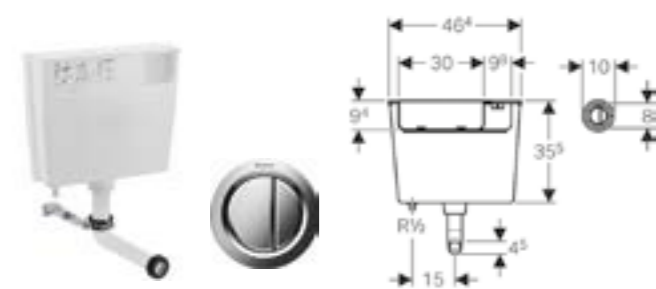

Geberit low-height furniture cistern, 6/3 litres, pneumatic flush actuation, complete with Type 01 button, gloss chrome

Art. no.	Product Description	RRP ex VAT
109.724.21.2	Installation height 79cm	£133.81