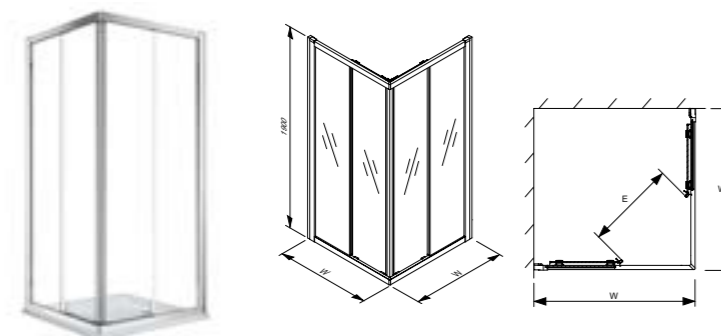

GEO CORNER ENTRY

Art. no.	Product Description	RRP ex VAT
560.112.00.2	GEO Shower Enclosure Corner Entry 800mm 6mm	£496.18
560.122.00.2	GEO Shower Enclosure Corner Entry 900mm 6mm	£506.51