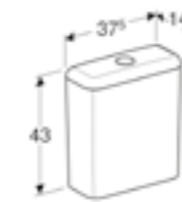

Exposed cistern, bottom water supply connection
W 37.5 / D 14.7 / H 43cm
Close coupled, dual flush 4/2.6 litre, water supply connection.

Art. no.	Product Description	RRP ex VAT
500.219.01.1	White	£138.85