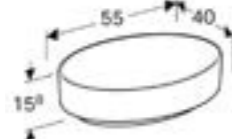

DESIGN

CLEANLINESS

USABILITY

Round lay-on basin
Dia 40cm

Art. no.	Product Description	RRP ex VAT
500.768.01.2	No tap hole without overflow	£200.72

Round lay-on basin
Dia 45cm

Art. no.	Product Description	RRP ex VAT
500.769.01.2	One tap hole with overflow	£200.72
500.770.01.2	One tap hole without overflow	£200.72