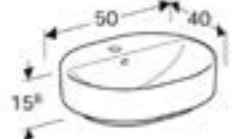

Elliptic lay-on basin
W 50 / D 40cm

Art. no.	Product Description	RRP ex VAT
500.775.01.2	One tap hole with overflow	£217.44
500.776.01.2	One tap hole without overflow	£217.44