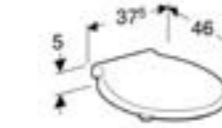

Toilet seat, barrier-free
W 60 / D 37 / H 10cm
Fastening from below

Art. no.	Product Description	RRP ex VAT
500.133.00.1	White	£118.99
500.133.00.2	Carmin red	£125.24