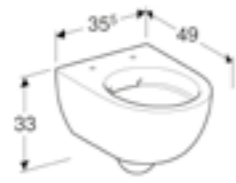

W 35.5 / D 48 / H 34cm
Washdown toilet pan, small projection.

Art. no.	Product Description	RRP ex VAT
500.349.01.7	White	£199.36

Square wall-hung compact toilet

W 36 / D 48 / H 34cm

Art. no.	Product Description	RRP ex VAT
501.504.00.7	White	£156.12

Premium wall-hung toilet, Rimfree®

W 35.5 / D 49 / H 33cm
Washdown toilet pan, small projection, shrouded.

Art. no.	Product Description	RRP ex VAT
500.377.01.7	White	£272.15

Square wall-hung bidet

W 35 / D 48 / H 34.5cm
Small projection.