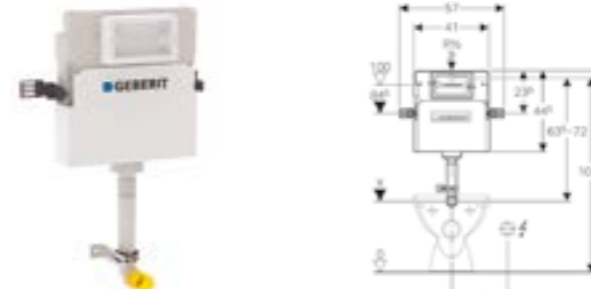

Geberit Delta concealed cistern 12cm, 6/3 litres

Art. no.	Product Description	RRP ex VAT
109.105.00.1		£121.55