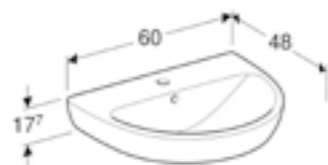

60cm washbasin
W 60 / D 48 / H 17.7cm
Visible overflow.

Art. no.	Product Description	RRP ex VAT
501.401.00.6	One tap hole	£87.01
501.402.00.7	Two tap holes	£87.01