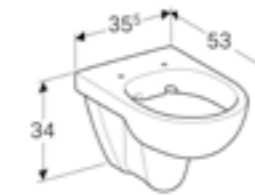

Wall-hung toilet, Rimfree®
W 35.5 / D 53 / H 34cm

Art. no.	Product Description	RRP ex VAT
501.045.00.7	White	£168.74