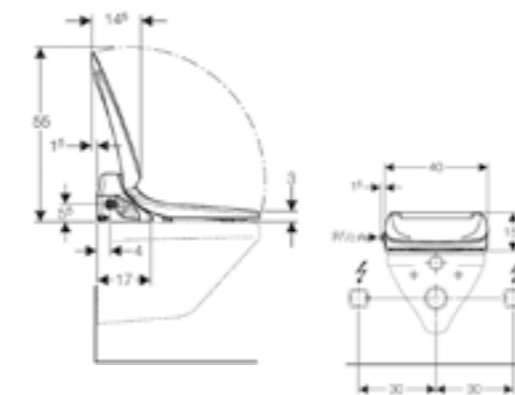

Geberit AquaClean 4000

W 40 / D 50.5 / H 15.5cm
Enhancement solution for your introduction to the world of shower toilets.

Art. no.	Product Description	RRP ex VAT
146.132.11.1	White alpine	£714.19