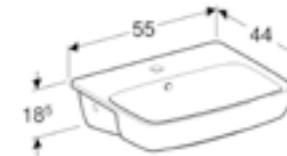

55cm semi-recessed washbasin
W 55 / D 44 / H 18.5cm
Visible overflow.

Art. no.	Product Description
501.467.00.7	One tap hole
501.468.00.7	Two tap holes

RRP ex VAT
£142.52
£142.52