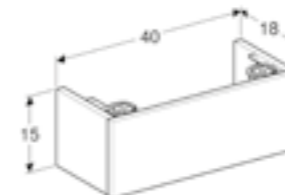

Art. no. 501.586.00.1 Grey
501.587.00.1 White

RRP ex VAT
£36.87
£36.87

Plinth for 45cm washbasin unit
W 36 / D 27 / H 15cm

Art. no. 501.590.00.1 Grey
501.591.00.1 White

RRP ex VAT
£38.71
£38.71

Plinth for 50cm handrinse basin unit
W 40 / D 18 / H 15cm