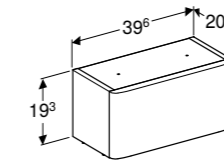

Art. no.	Product Description
501.455.00.6	White

RRP ex VAT
£52.48

Plinth for 36cm cabinet
W 30 / D 22.8 / H 19.3cm

Art. no.	Product Description
501.581.00.1	White

RRP ex VAT
£32.37

Plinth for 45cm cabinet
W 39.6 / D 20 / H 19.3cm