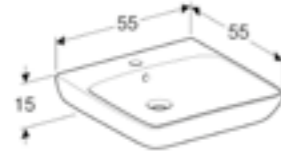

55cm square washbasin
W 55 / D 55 / H 15cm
Less abled.

Art. no.	Product Description	RRP ex VAT
501.461.00.7	One tap hole	£97.98