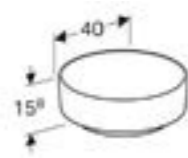

Round lay-on basin
Dia 40cm

Art. no.	Product Description	RRP ex VAT
500.768.01.2	No tap hole without overflow	£200.72