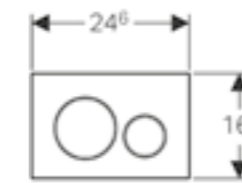

Geberit Sigma20
W 24.6 / D 1.2 / H 16.4cm

Art. no.	Product Description	RRP ex VAT
115.882.KJ.1	White / gloss chrome / white	£83.57
115.882.KK.1	White / gold-plated / white	£96.43
115.882.KL.1	White / matt chrome / matt chrome	£96.43
115.882.KH.1	Gloss chrome / matt chrome / gloss chrome	£109.28
115.882.KN.1	Matt chrome / gloss chrome / matt chrome	£109.28
115.882.KM.1	Black / gloss chrome / black	£96.43
115.882.SN.1	Stainless steel brushed / polished / brushed	£167.45
115.882.11.1	White/matt white	£99.23
115.882.DW.1	Matt black	£99.23
115.882.JQ.1	Anti-fingerprint coating / matt chrome/gloss chrome/matt chrome	£99.23
115.882.JT.1	Anti-fingerprint coating / matt white / gloss chrome/matt white	£99.23
115.882.14.1	Anti-fingerprint coating / matt black / gloss chrome/matt black	£99.23
115.889.SN.1	Anti-vandal brushed stainless steel / polished / brushed	£190.95
115.882.01.1	Anti-fingerprint coating matt white	£137.03
115.882.16.1	Anti-fingerprint coating matt black	£137.03

Geberit Sigma21
W 24.6 / D 1.4 / H 16.4cm

Art. no.	Product Description	RRP ex VAT
115.884.SI.1	White glass	£261.63
115.884.SJ.1	Black glass	£261.63
115.884.TG.1	Sand glass	£261.63
115.884.00.1	Customisation	£206.06
115.884.JM.1	Mustang slate	£346.12

Geberit Omega20
W 21.2 / D 1 / H 14.2cm

Art. no.	Product Description	RRP ex VAT
115.085.KJ.1	White / gloss chrome / white	£104.91
115.085.KK.1	White / gold-plated / white	£118.03
115.085.KL.1	White / matt chrome / matt chrome	£118.03
115.085.KH.1	Gloss chrome / matt chrome / gloss chrome	£131.13
115.085.KN.1	Matt chrome / gloss chrome / matt chrome	£131.13
115.085.KM.1	Black / gloss chrome / black	£118.03
115.085.JQ.1	Matt chrome	£147.53