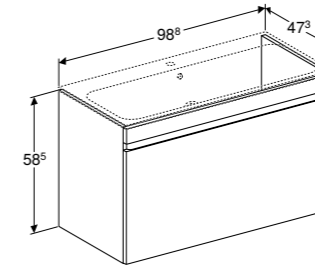

Cabinet for 100cm washbasin
W 98.8 / D 47.3 / H 58.5cm

Wall mounted, handleless design, with concealed internal drawer. Delivered pre assembled.

Art. no.	Product Description	RRP ex VAT
869500000	White	£638.91
869501000	Lava	£638.91
869502000	Elm	£638.91
869503000	Oak	£638.91