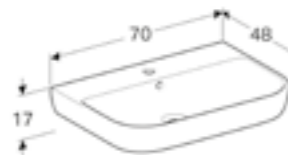

70cm washbasin
W 70 / D 48 / H 17cm
Visible overflow.

Art. no.	Product Description	RRP ex VAT
500.248.01.1	Centered tap hole	£170.15