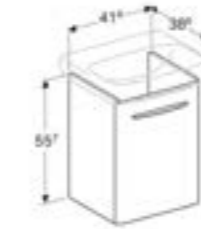

Cabinet for 50cm washbasin
W 41.8 / D 38.6 / H 55.7cm
Service Space.

Art. no.	Product Description	RRP ex VAT
501.621.01.1	White	£157.51
501.621.JK.1	Lava	£157.51