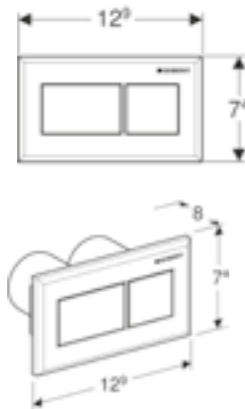

REMOTE

Geberit Remote square flush controls
W 12.9 / D 7.4 / H 8cm
Battery powered version also available.

Art. no.	Product Description	RRP ex VAT
116.051.GH.1	Brushed chrome	£200.38
116.051.KA.1	Bright chrome-plated	£100.70
116.051.KT.1	White high gloss	£100.70
116.051.KV.1	Black high gloss	£100.70
116.052.21.1	Protruding design, gloss chrome-plated	£113.79

For Sigma 8cm cistern.

Art. no.	Product Description	RRP ex VAT
116.053.GH.1	Brushed chrome	£200.38
116.053.KA.1	Bright chrome plated	£100.70
116.053.KT.1	White high gloss	£100.70
116.053.KV.1	Black high gloss	£100.70
116.054.21.1	Protruding design, gloss chrome-plated	£113.79