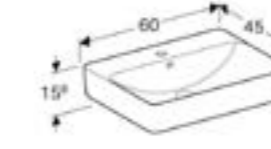

Rectangular lay-on basin
W 60 / D 45cm

Art. no.	Product Description	RRP ex VAT
500.780.01.2	One tap hole with overflow	£240.86
500.781.01.2	One tap hole without overflow	£240.86