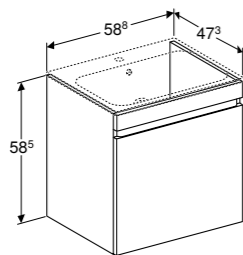

Cabinet for 60cm washbasin
W 58.8 / D 47.3 / H 58.5cm

Wall mounted, handleless design, with concealed internal drawer. Delivered pre assembled.

Art. no.	Product Description	RRP ex VAT
869560000	White	£478.92
869561000	Lava	£478.92
869562000	Elm	£478.92
869563000	Oak	£478.92