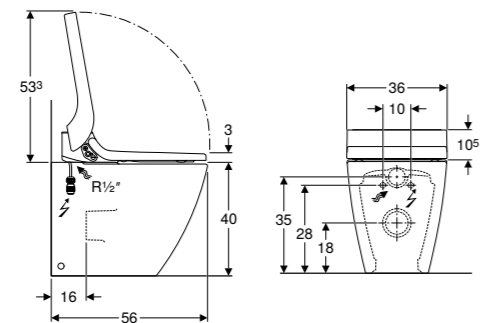

Geberit AquaClean Tuma Classic floorstanding

W 36 / D 56 / H 43cm
Complete solution.

Art. no.	Product Description	RRP ex VAT
146.320.11.1	White alpine	£1,813.18