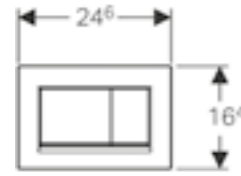

RECTANGULAR

Geberit Sigma30
W 24.6 / D 1.2 / H 16.4cm

Art. no.	Product Description	RRP ex VAT
115.883.KJ.1	White / gloss chrome / white	£90.00
115.883.KK.1	White / gold-plated / white	£102.85
115.883.KL.1	White / matt chrome / matt chrome	£102.85
115.883.KH.1	Gloss chrome / matt chrome / gloss chrome	£115.71
115.883.KN.1	Matt chrome / gloss chrome / matt chrome	£115.71
115.883.KM.1	Black / gloss chrome / black	£102.85
115.883.JQ.1	Anti-fingerprint coating / matt chrome / gloss chrome / matt chrome	£99.23
115.883.JT.1	Anti-fingerprint coating / matt white / gloss chrome / matt white	£99.23
115.883.14.1	Anti-fingerprint coating / matt black / gloss chrome / matt black	£99.23
115.883.11.1	White / matt white	£110.25
115.883.01.1	Anti-fingerprint coating matt white / white	£152.25
115.883.DW.1	Black / matt black	£110.25
115.883.16.1	Anti-fingerprint coating matt black / black	£152.25