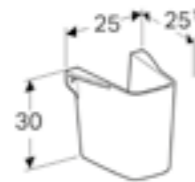

Semi pedestal
W 25 / D 25.1 / H 30cm
For use with 45/50cm washbasins.

Art. no.	Product Description
501.477.00.7	White

RRP ex VAT
£55.10