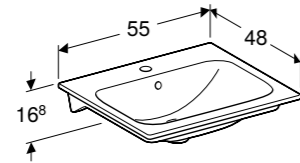

55cm slim rim washbasin
W 55 / D 48 / H 16.8cm

Can be installed with washbasin cabinet, visible overflow.

Art. no.	Product Description	RRP ex VAT
122255000	Centred tap hole	£203.56