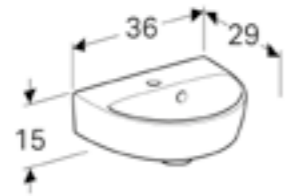

DESIGN

CLEANLINESS

ACCESSIBILITY

36cm washbasin
W 36 / D 29 / H 15cm
Visible overflow.

Art. no.	Product Description	RRP ex VAT
501.406.00.6	One tap hole	£54.45
501.407.00.7	Two tap holes	£54.45

65cm washbasin
W 65 / D 50 / H 18.5cm
Visible overflow.