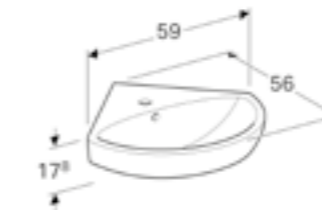

59cm corner washbasin
W 59 / D 56 / H 17.8cm
Visible overflow.

Art. no.	Product Description	RRP ex VAT
501.050.00.7	One tap hole	£68.43