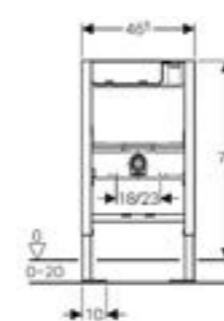

Geberit Duofix frame for wall-hung toilet, 79cm, with low-height furniture cistern		
Art. no.	Product Description	RRP ex VAT
111.206.21.2	Duofix element for wall-hung WC, 79 cm, with low-height furniture cistern, remote flush actuation type 01, gloss chrome plated	£386.77
111.207.00.2	Duofix element for wall-hung WC, 79 cm, with low-height furniture cistern	£346.83