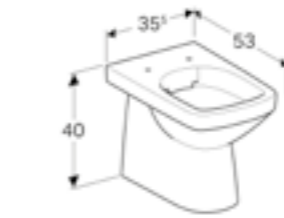

Floor standing toilet, back-to-wall, Rimfree®

W 35.5 / D 53 / H 40cm

Horizontal outlet, 6/4 litre or 4/2.6 litre.

Art. no.	Product Description
501.564.01.7	White

RRP ex VAT
£205.09