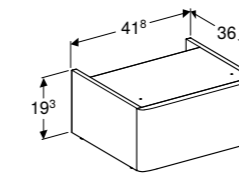

Plinth for 50cm cabinet
W 41.8 / D 36 / H 19.3cm

Art. no.	Product Description
501.583.00.1	White

RRP ex VAT
£34.65