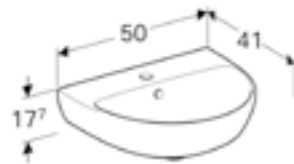

50cm washbasin
W 50 / D 41 / H 17.7cm
Visible overflow.

Art. no.	Product Description	RRP ex VAT
501.048.00.6	One tap hole	£66.12
501.049.00.6	Two tap holes	£66.12