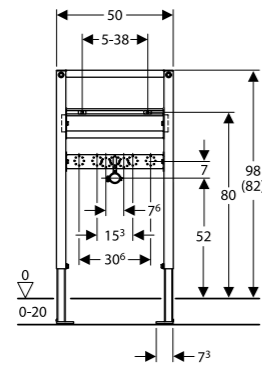

Geberit Duofix frame for washbasin, 82 - 98cm, deck-mounted tap

Art. no.	Product Description	RRP ex VAT
111.494.00.1	With PreWall brackets, backplate elbows and chrome isolating valves	£246.14