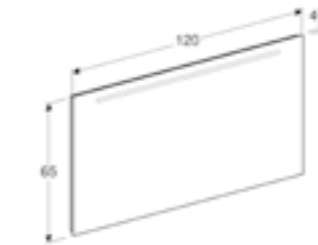

Art. no.
500.584.00.1

RRP ex VAT
£384.18

60cm mirror with functional side lighting
W 60 / D 4.2 / H 65cm
Mechanical switch, LED lighting.

Art. no.
500.586.00.1

RRP ex VAT
£309.57

120cm mirror with functional lighting from the top
W 120 / D 4.2 / H 65cm
Mechanical switch, LED lighting.