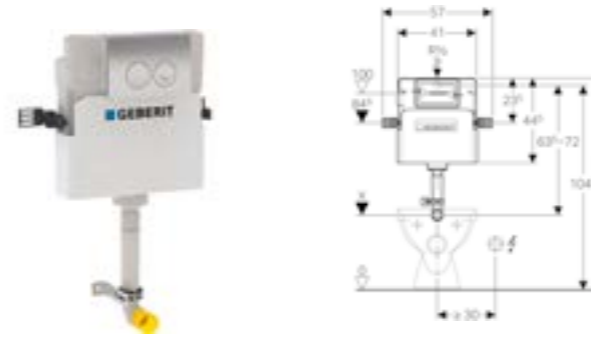

Geberit Delta concealed cistern 12cm, 6/3 litres

Art. no.	Product Description	RRP ex VAT
109.103.21.1	With Delta21 flush plate gloss chrome plated	£176.72