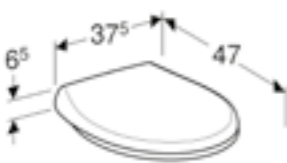

Floor standing toilet, back-to wall
W 35.5 / D 53 / H 40cm
Horizontal outlet, 6/4 litre or 4/2.6 litre.

Art. no.	Product Description	RRP ex VAT
501.043.00.6	White	£148.89

Floor standing toilet, back-to-wall Rimfree®
W 35.2 / D 53 / H 40cm
Horizontal outlet.

Art. no.	Product Description	RRP ex VAT
500.393.01.7	White	£163.78

Floor standing bidet, back-to-wall
W 35 / D 53 / H 40cm
Hidden water supply connection, visible overflow, hidden fastening.

Art. no.	Product Description	RRP ex VAT
500.289.01.7	One tap hole	£142.43

Toilet seat
W 36 / D 45 / H 5cm

Art. no.	Product Description	RRP ex VAT
500.330.01.1	Plastic, bottom fix hinges. White	£40.47

Toilet seat
W 36.2 / D 44.8 / H 5cm

Art. no.	Product Description	RRP ex VAT
500.335.01.1	Soft close, quick release hinges. White	£98.64
500.331.01.1	L Shape, bottom fix hinges. White	£44.90
500.333.01.1	Soft close, top fix hinges. White	£87.07
500.337.01.1	Top fix hinges. White	£47.16

Family toilet seat
W 37.5 / D 47 / H 6.5cm
Soft close, quick release, top fix hinges

Art. no.	Product Description	RRP ex VAT
500.339.01.1	White	£94.28