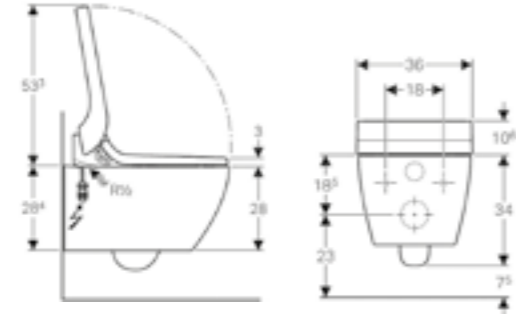

Geberit AquaClean Tuma Comfort

W 36 / D 55.3 / H 44.6cm
Complete wall-hung solution.

Art. no.	Product Description	RRP ex VAT
146.290.11.1	White alpine	£2,560.30
146.290.SI.1	White glass	£2,599.71
146.290.SJ.1	Black glass	£2,599.71
146.290.FW.1	Stainless steel brushed	£2,625.96