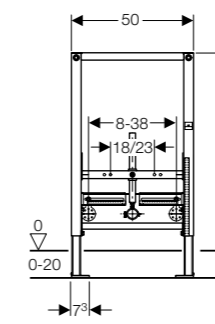

Geberit Duofix frame for bidet, 82cm, Universal

Art. no.	Product Description	RRP ex VAT
111.543.00.1	With wall brackets, backplate elbows and chrome isolating valves	£361.12