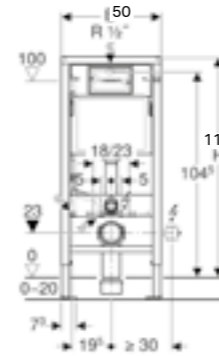

Geberit Duofix frame for wall-hung WC, with Delta concealed cistern 12 cm		
Art. no.	Product Description	RRP ex VAT
458.132.00.1	Installation height 112cm	£300.98