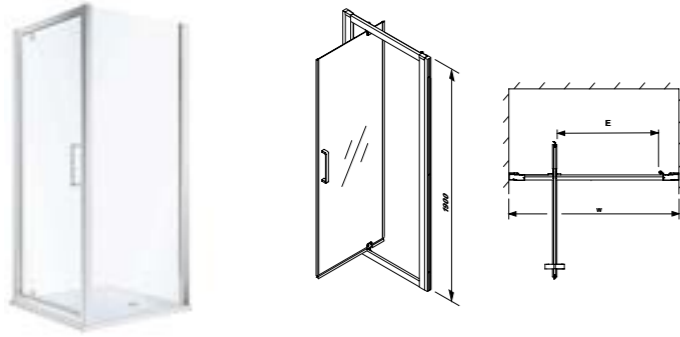

GEO PIVOT DOOR

Art. no.	Product Description	RRP ex VAT
560.105.00.2	760mm Pivot Door, LH or RH	£257.24
560.115.00.2	800mm Pivot Door, LH or RH	£272.81
560.125.00.2	900mm Pivot Door, LH or RH	£296.49