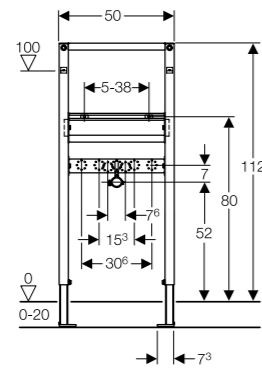

Geberit Duofix frame for washbasin, 112cm deck-mounted tap

Art. no.	Product Description	RRP ex VAT
111.495.00.1	With wall brackets, backplate elbows and chrome isolating valves	£211.73
111.554.00.1	Concealed trap	£297.28
111.566.00.1	Concealed function box and concealed trap	£356.74