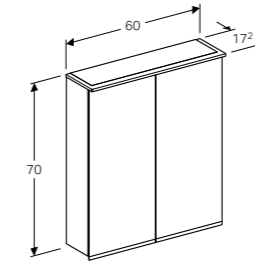

Option plus 60cm mirror cabinet with functional and ambient lighting, two doors

W 60 / D 17.2 / H 70cm

LED lighting, indirect lighting, touch sensor switch for the upper light, touch sensor switch for the bottom light, power socket, USB port, mirrored body, mirrored back side, doors mirrored on both sides, movable shelves. The Option Plus mirror cabinets also include a magnetic accessory holder.

Art. no.
500.595.P5.1

RRP ex VAT
£770.60