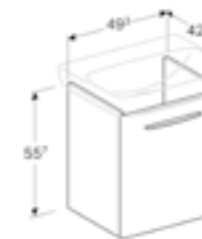

Cabinet for 60cm washbasin
W 49.3 / D 42.6 / H 55.7cm
Service space.

Art. no.	Product Description	RRP ex VAT
501.623.01.1	White	£173.67
501.623.JK.1	Lava	£173.67