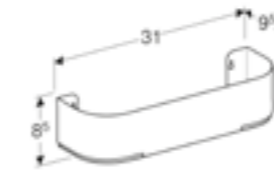

Internal door storage
W 31 / D 9.5 / H 8.5cm
For use with 50/55/60cm basin furniture units.

Art. no.	RRP ex VAT
501.580.00.1	£30.64