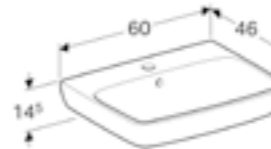

60cm washbasin
W 60 / D 46 / H 14.5cm
Visible overflow.

Art. no.	Product Description	RRP ex VAT
501.464.00.6	One tap hole	£90.76