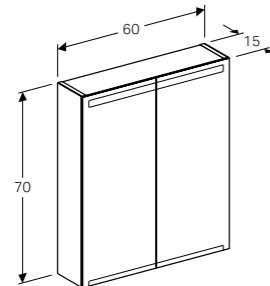

60cm mirror cabinet with functional and ambient lighting, two doors

W 60 / D 15 / H 70cm

LED lighting, indirect lighting, touch sensor switch for the upper light, touch sensor switch for the bottom light, power socket, mirrored body, doors mirrored on both sides, movable shelves.

Art. no.
500.590.P5.1

RRP ex VAT
£595.72