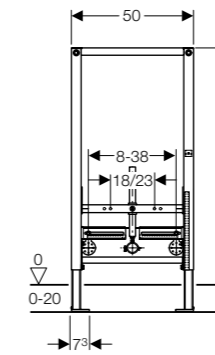

Geberit Duofix frame for bidet, 98cm, Universal

Art. no.	Product Description	RRP ex VAT
111.544.00.1	With wall brackets, backplate elbows and chrome isolating valves	£361.12