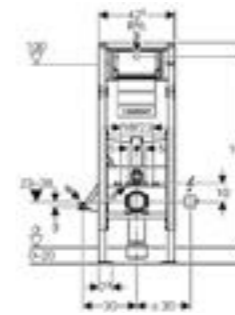

SPECIAL APPLICATIONS

Geberit Duofix toilet frame with Sigma cistern 12cm		
Art. no.	Product Description	RRP ex VAT
111.352.00.5	Less-abled installation, 112cm	£465.75