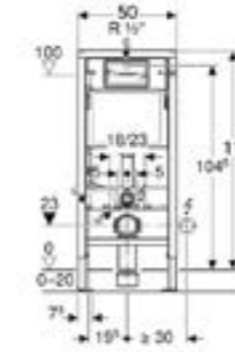

Geberit Duofix frame for wall-hung WC with Delta cistern 12cm		
Art. no.	Product Description	RRP ex VAT
458.119.21.1	Installation height 112cm, with Delta50 Flush plate gloss chrome plated.	£359.04