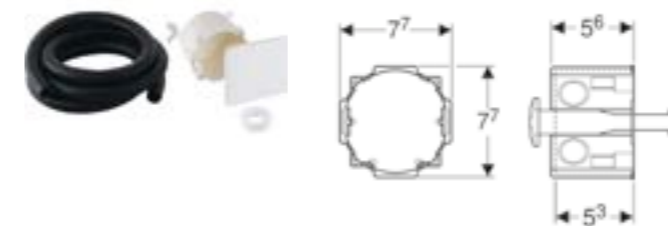

Insert for Geberit DuoFresh stick, for Sigma concealed cistern 12 cm

Art. no.	Product Description	RRP ex VAT
115.062.21.1	Gloss chrome-plated	£66.15
115.062.BZ.1	Anthracite grey RAL 7016	£60.64

Insert for Geberit DuoFresh stick, for Sigma concealed cistern 8 cm

Art. no.	Product Description	RRP ex VAT
115.063.21.1	Gloss chrome-plated	£66.15
115.063.BZ.1	Anthracite grey RAL 7016	£60.64

Geberit DuoFresh stick

Art. no.	RRP ex VAT
244.186.00.1 (Discontinued December 2021)	£5.12

Power supply unit 230 V / 12 V / 50 Hz, for Geberit DuoFresh module, for outlet mounting box

Art. no.	RRP ex VAT
243.971.00.1	£71.66