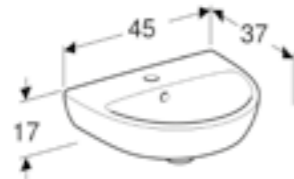

45cm handrinse washbasin
W 45 / D 37 / H 17cm
Visible overflow.

Art. no.	Product Description	RRP ex VAT
501.408.00.6	One tap hole	£59.33
501.409.00.6	Two tap holes	£59.33