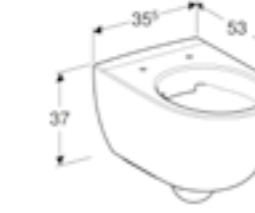

Wall-hung toilet, Rimfree®
W 35.5 / D 53 / H 37cm
Raised seat height shrouded, suitable for top fix hinges only.

Art. no.	Product Description	RRP ex VAT
500.694.01.7	White	£444.17