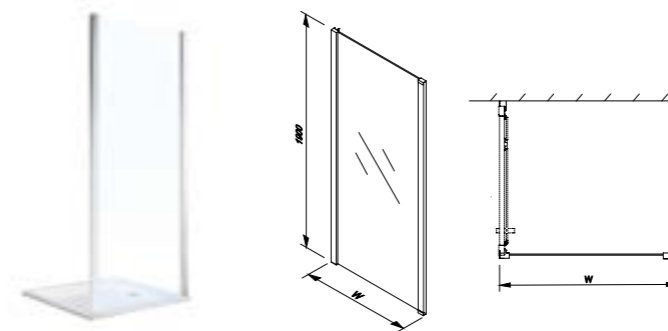

GEO SIDE PANELS

Art. no.	Product Description	RRP ex VAT
560.107.00.2	760mm Side Panel, LH or RH	£189.12
560.117.00.2	800mm Side Panel, LH or RH	£195.70
560.127.00.2	900mm Side Panel, LH or RH 1	£201.76