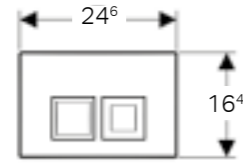

RECTANGULAR

Geberit Delta50
W 24.6 / H 16.4 / D 2.5cm

Art. no.	Product Description	RRP ex VAT
115.135.11.1	White alpine	£43.35
115.135.21.1	Gloss chrome-plated	£59.46
115.135.46.1	Matt chrome-plated	£59.46