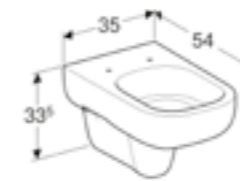

Wall-hung toilet
W 35 / D 54 / H 33.5cm
Washdown toilet pan, 6/4 litre or 4/2.6 litre, with flush rim.

Art. no.	Product Description	RRP ex VAT
500.211.01.1	White	£199.13