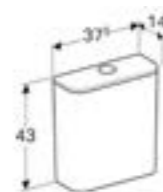

Exposed cistern, bottom water supply connection
W 37.5 / D 14.5 / H 43cm
Close coupled, dual flush 4/2.6 litre, water supply connection.

Art. no.	Product Description	RRP ex VAT
500.214.01.1	White	£138.85