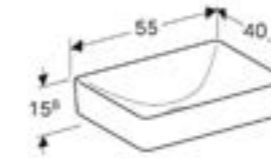

Rectangular lay-on basin
W 55 / D 40cm

Art. no.	Product Description	RRP ex VAT
500.779.01.2	No tap hole without overflow	£230.83