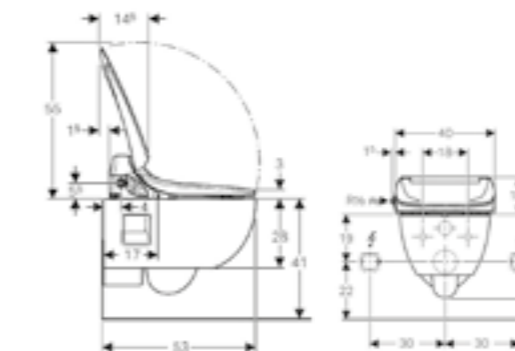

Geberit AquaClean 4000 toilet enhancement solution with toilet ceramic

W 40 / D 52 / H 48.5cm
Enhancement solution and ceramic pan.

Art. no.	Product Description	RRP ex VAT
146.138.11.1	White alpine	£1,062.71