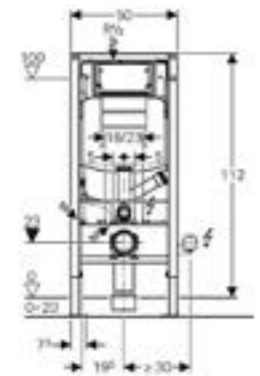

Geberit Duofix toilet frame with Sigma cistern 12cm		
Art. no.	Product Description	RRP ex VAT
111.383.00.5	Includes drainage and brackets, 112cm	£360.60
111.384.00.5	Without drainage and brackets, 112cm	£301.39
111.380.00.5	Freestanding, reinforced includes drainage, 112cm	£413.44