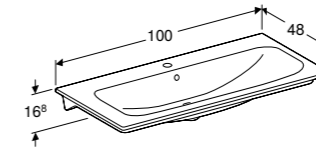

DESIGN

CLEANLINESS

55cm slim rim washbasin
W 55 / D 48 / H 16.8cm

Can be installed with washbasin cabinet, visible overflow.

Art. no.	Product Description	RRP ex VAT
122255000	Centred tap hole	£203.56

100cm slim rim washbasin
W 100 / D 48 / H 16.8cm