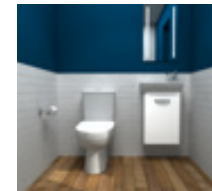

PACKAGE 2 8

OUR BUILT-IN COMMITMENT TO DEVELOPERS

9

GEBERIT DUOFIX

10

GEBERIT FLUSH PLATES

11

THE GEBERIT BATHROOM COLLECTION

12

TWYFORD BATHROOM COLLECTION

13