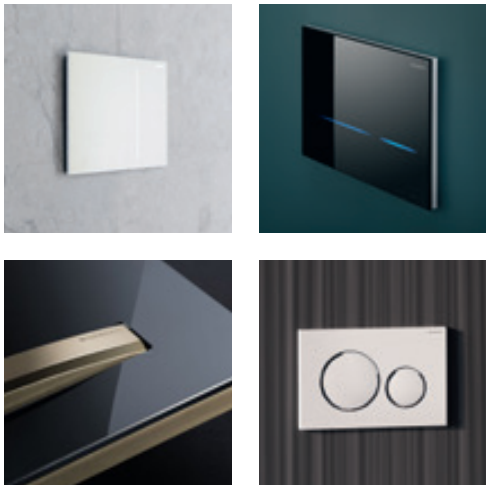

QUALITY OF LIFE

From Rimfree® technology and stylish flush plates to exceptional water economy, we make life easier, more comfortable and more liveable

SPACE SAVING STYLE

The demand for multiple bathrooms and spacious living environments makes the intelligently hidden benefits of Geberit Duofix the perfect fit for the housing sector. Our wall-hung technology has transformed the look of the modern bathroom, with inspirational space-saving Geberit ceramics backed by strong, supportive frames securely bolted to the floor and neatly concealed behind the wall. Even in confined areas such as under windows or sloping ceilings, this ingenious blend of design and function provides the perfect solution. While simple installation and tool-free maintenance provides reliability developers can totally depend on.

- Frames in various heights, depths and functionalities
- Suitable for toilets, washbasins, urinals and Geberit electronic tap systems
- Robust performance - Geberit Duofix toilet is tested to withstand 400Kg of weight
- Easy installation with only four fixing points
- Pre-wall fixing brackets with adjustable 90° drainage bend included
- Spare parts availability guaranteed for 25 years

VISUAL ELEGANCE, **INNOVATIVE** FUNCTIONALITY

GEBERIT FLUSH PLATES

Geberit flush plates provide the definitive finishing touch for on-trend bathrooms, combining visual elegance with innovative manual, electronic or pneumatic actuation and effortlessly stylish designs, colours and finishes. Made to last in durable, easy to clean materials, they combine aesthetics with advanced functionality, such as a hidden odour extraction unit and touchless technology. Rectangular, round, touchless or totally bespoke, we have the designs to shape a new vision for the bathrooms on your next development.