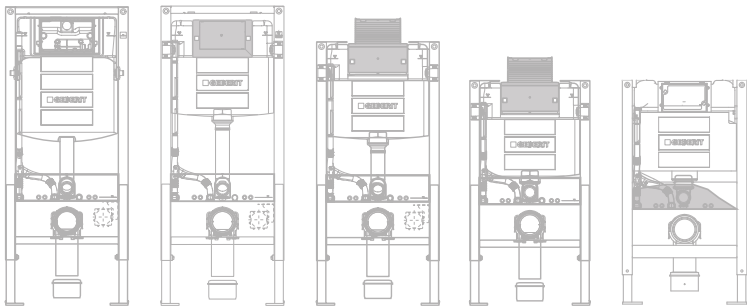

- Frames in various heights, depths and functionalities
- Suitable for toilets, washbasins, urinals and Geberit electronic tap systems
- Robust performance - Geberit Duofix toilet is tested to withstand 400Kg of weight
- Easy installation with only four fixing points
- Pre-wall fixing brackets with adjustable 90° drainage bend included
- Spare parts availability guaranteed for 25 years