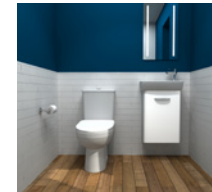

PACKAGE 2 8

OUR BUILT-IN COMMITMENT TO DEVELOPERS

9

GEBERIT DUOFIX

10

GEBERIT FLUSH PLATES

11

THE GEBERIT BATHROOM COLLECTION

12

TWYFORD BATHROOM COLLECTION

13