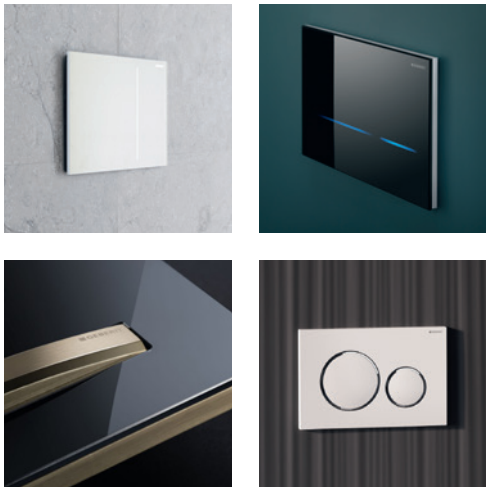

QUALITY OF LIFE

From Rimfree® technology and stylish flush plates to exceptional water economy, we make life easier, more comfortable and more liveable

SPACE SAVING STYLE

The demand for multiple bathrooms and spacious living environments makes the intelligently hidden benefits of Geberit Duofix the perfect fit for the housing sector. Our wall-hung technology has transformed the look of the modern bathroom, with inspirational space-saving Geberit ceramics backed by strong, supportive frames securely bolted to the floor and neatly concealed behind the wall. Even in confined areas such as under windows or sloping ceilings, this ingenious blend of design and function provides the perfect solution. While simple installation and tool-free maintenance provides reliability developers can totally depend on.

- Frames in various heights, depths and functionalities
- Suitable for toilets, washbasins, urinals and Geberit electronic tap systems
- Robust performance - Geberit Duofix toilet is tested to withstand 400Kg of weight
- Easy installation with only four fixing points
- Pre-wall fixing brackets with adjustable 90° drainage bend included
- Spare parts availability guaranteed for 25 years

VISUAL ELEGANCE, **INNOVATIVE** FUNCTIONALITY

GEBERIT FLUSH PLATES

Geberit flush plates provide the definitive finishing touch for on-trend bathrooms, combining visual elegance with innovative manual, electronic or pneumatic actuation and effortlessly stylish designs, colours and finishes. Made to last in durable, easy to clean materials, they combine aesthetics with advanced functionality, such as a hidden odour extraction unit and touchless technology. Rectangular, round, touchless or totally bespoke, we have the designs to shape a new vision for the bathrooms on your next development.