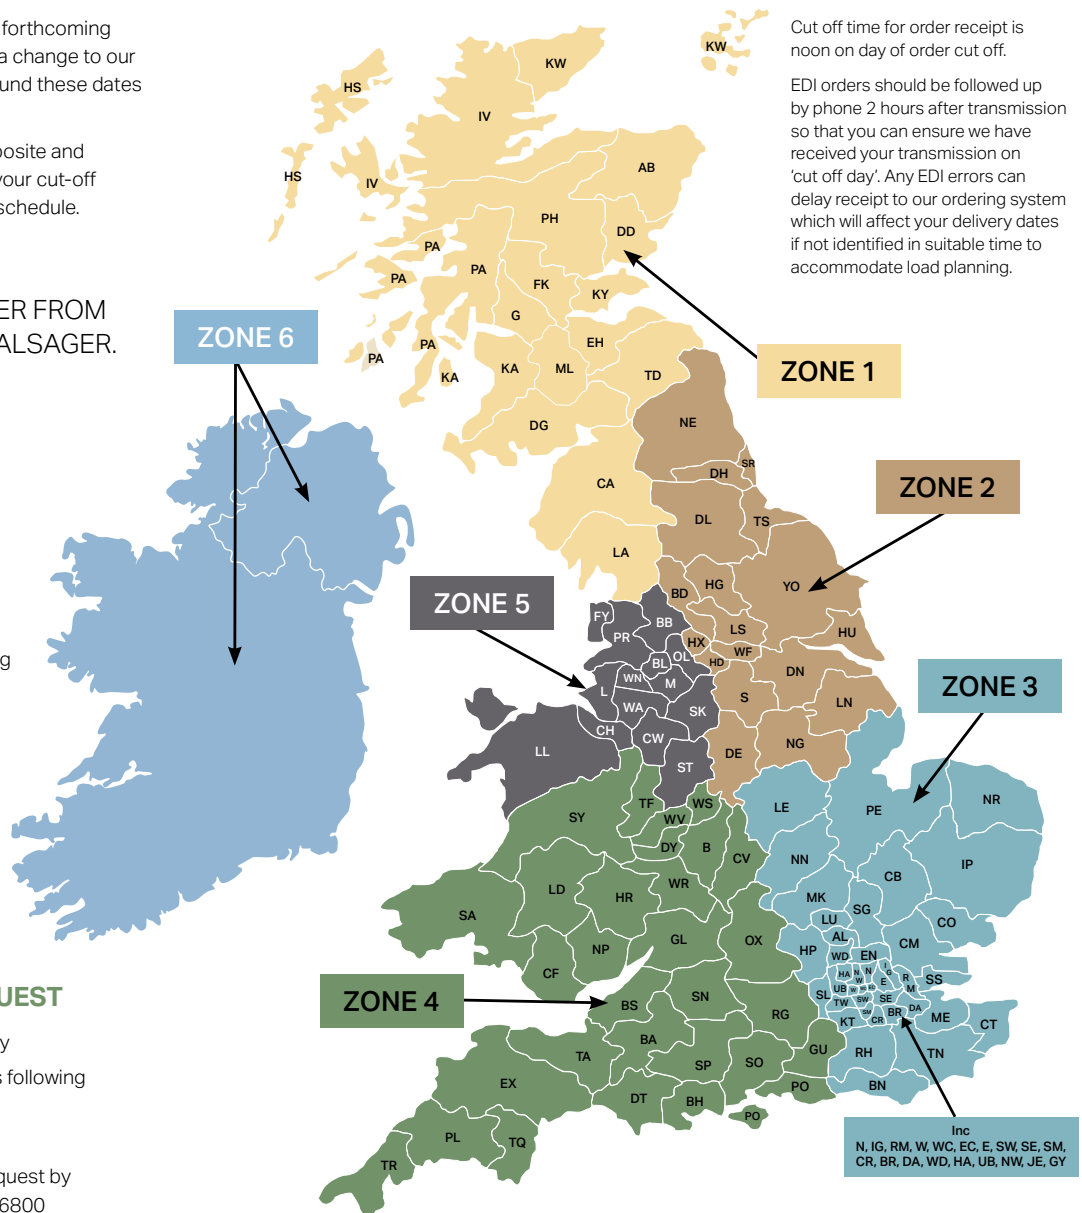

Please locate your post code on the map opposite and cross check the matrix below to understand your cut-off date/time for orders and the revised delivery schedule.

EDI customers; See notes added to map.

NOTES: COLLECTING YOUR ORDER FROM OUR TWYFORD WAREHOUSE IN ALSAGER.

- Orders required a minimum of 1 day prior to planned collection
- Collection times are 8:30am to 1:30pm
- Collection bookings are advisable to avoid delays

EASTER BANK HOLIDAY WEEKEND 2023			
ZONE	DAY BY NOON	CUT-OFF DATE	DELIVERY DETAILS
As normal until			
4&5	Friday	31.03	Wednesday 05.04 / Thursday 06.04
1&2	Friday	31.03	Tuesday 11.04 / Wednesday 12.04
3	Tuesday	04.04	Tuesday 11.04 / Wednesday 12.04
4	Wednesday	05.04	Wednesday 12.04 / Thursday 13.04
	Friday	07.04	OFFICE CLOSED
	Monday	10.04	OFFICE CLOSED
5	Thursday	06.04	Thursday 13.04 / Friday 14.04
6	Tuesday	04.04	Tuesday 11.04