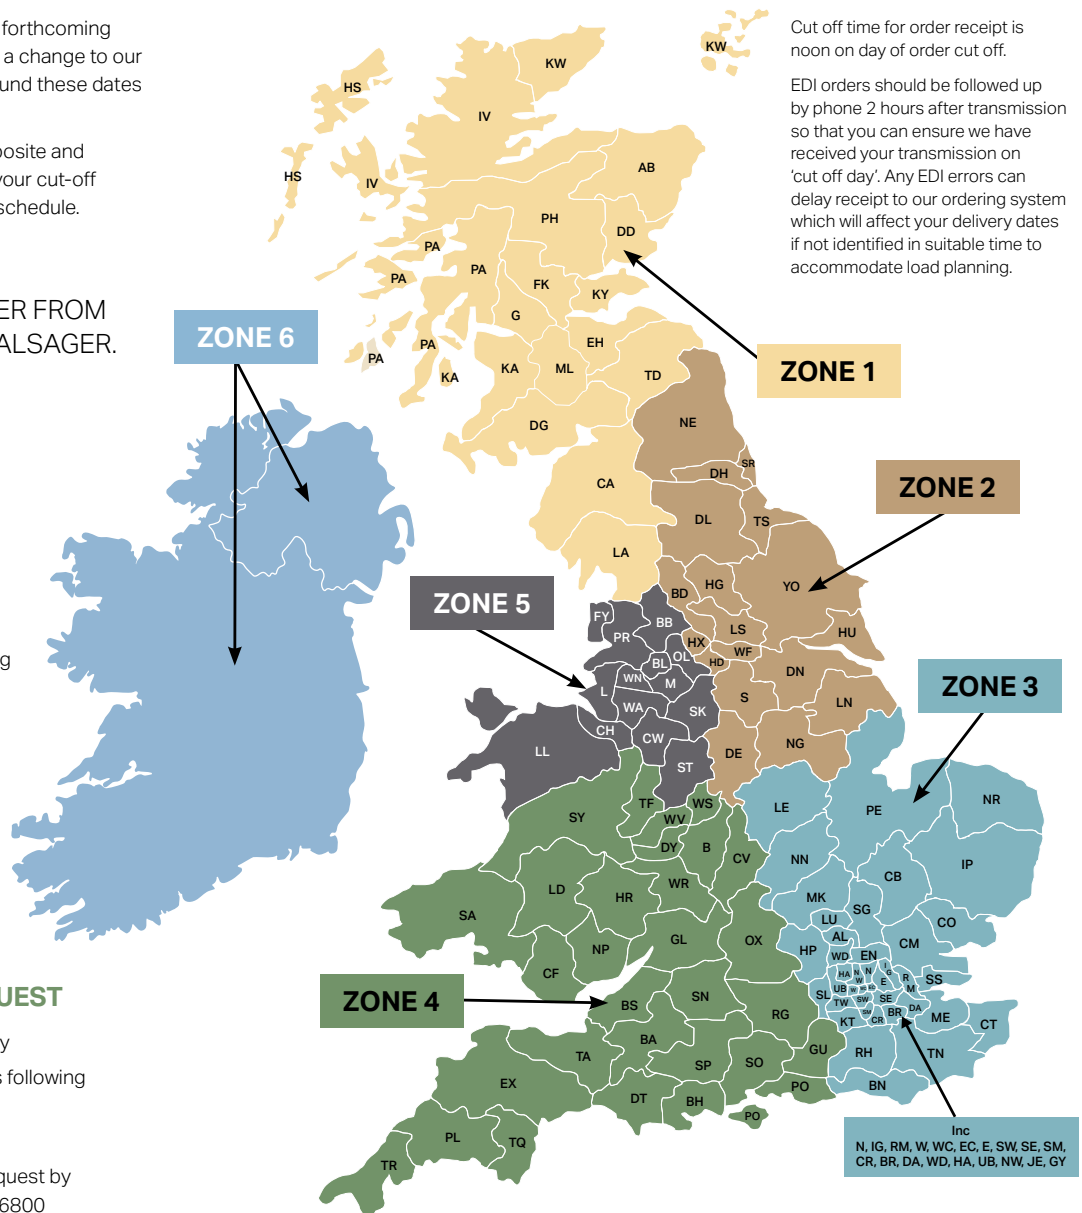

Please locate your post code on the map opposite and cross check the matrix below to understand your cut-off date/time for orders and the revised delivery schedule.

EDI customers; See notes added to map.

**NOTES: COLLECTING YOUR ORDER FROM OUR TWYFORD WAREHOUSE IN ALSAGER.**

- Orders required a minimum of 1 day prior to planned collection
- Collection times are 8:30am to 1:30pm
- Collection bookings are advisable to avoid delays

AUGUST BANK HOLIDAY WEEKEND 2023			
ZONE	DAY BY NOON	CUT-OFF DATE	DELIVERY DETAILS
<b>As normal until</b>			
5	Monday	21.08	Thursday 24.08 / Friday 25.08
6	Tuesday	22.08	Tuesday 29.08
1 & 2	Tuesday	22.08	Tuesday 29.08 / Wednesday 30.08
3	Wednesday	23.08	Tuesday 29.08 / Wednesday 30.08
4	Thursday	24.08	Wednesday 30.08 / Thursday 31.08
5	Friday	25.08	Thursday 31.08 / Friday 01.09
	Monday	28.08	OFFICE CLOSED
1 & 2	Wednesday	30.08	Monday 04.09 / Tuesday 05.09