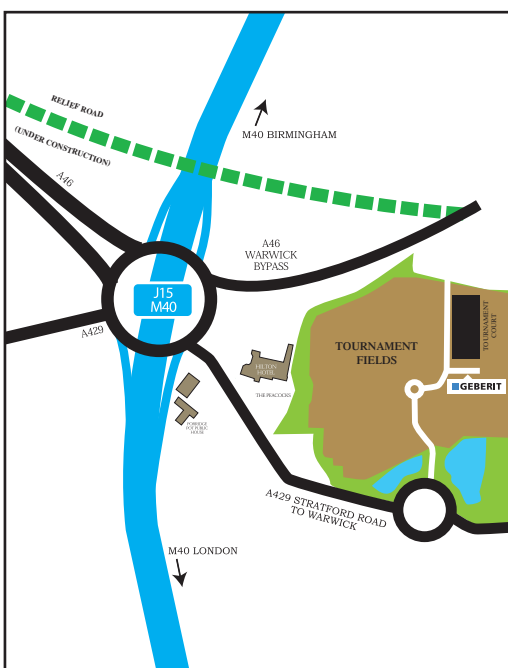

Directions to Warwick

February 2009

Directions from M40 Junction 15

- At the roundabout take the exit onto the A429 signposted Warwick
- Continue along A429 passing the Hilton Hotel on your left
- Continue to the roundabout and turn left into Tournament Fields
- At the mini roundabout turn right and then turn right again into Academy Drive. Geberit House is then on the right.