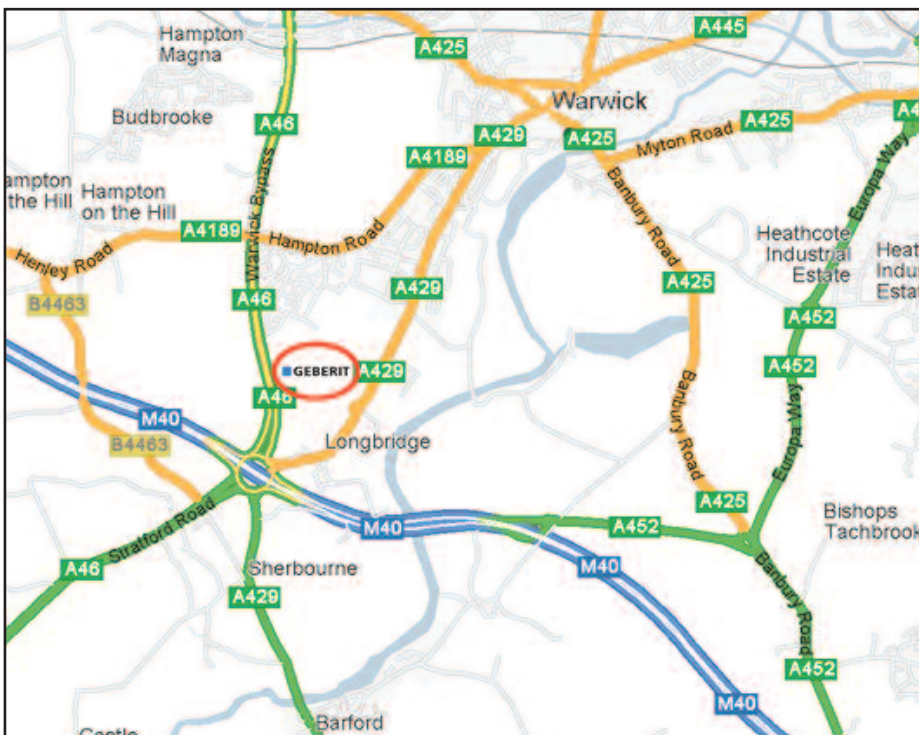

Directions to Warwick

February 2009

Directions from M40 Junction 15

- At the roundabout take the exit onto the A429 signposted Warwick
- Continue along A429 passing the Hilton Hotel on your left
- Continue to the roundabout and turn left into Tournament Fields
- At the mini roundabout turn right and then turn right again into Academy Drive. Geberit House is then on the right.