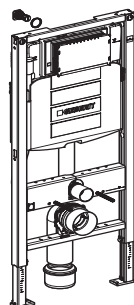

Technical Data

AquaClean 8000, wall-hung for concealed cisterns

Wall mounted ceramic for concealed cistern. Includes: plastic casing, fastening material and connection parts, pan connector and collar, seat and lid with automatic soft closing mechanism, remote control, warm water shower and dryer, air purification through active carbon filter, various additional functions.

AquaClean 8000plus, white Article no. 180.101.11.1

Fitting measurements (mm)

AH Waste height	210	220	230	240	250
am Distance waste & inlet	135	135	135	135	135
m Distance bolts	180 - 200				

Height measurements (mm)

PH Porcelain height	390	400	410	420	430
SH Seat height	415	425	435	445	455
F Distance from floor	50	60	70	80	90

Installation with Geberit Duofix frame with concealed cistern

Wall-hung Duofix WC frame with fixed conduit pipe.

- UP320 - 1.12m**
Article no. 111.383.00.1
- Corner frame - 1.12m**
Article no. 111.390.00.1
- UP200 - 0.82m**
Article no. 111.242.00.1
- UP200 - 0.98m**
Article no. 111.292.00.1

Technical data

Protection class	IP X4
Nominal voltage	230 V/ 50 Hz unswitched fuse spur. Fused at 5A.
Length of main lead	500mm, white
Power input	1000 W
Pressure range	1 - 10 bar (mains connection)
Water connection	3/8" BSP
Dryer temperature	max. 45 C adjustable
Water temperature	max. 39 C adjustable
Water flow	Adjustable from 1.4 to 5.5 litres/min
Water heater capacity	1.8 litres
Air volume through active carbon filter	10 m / h
Weight	32kg
Dual flush	6/3 litres