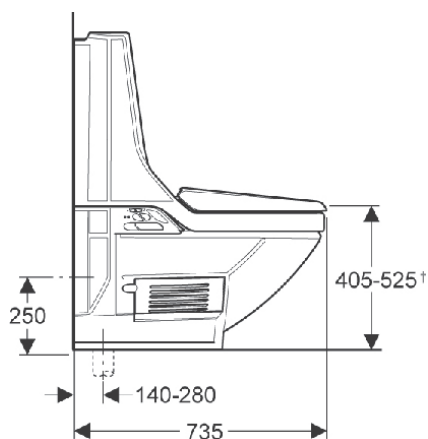

Technical Data

AquaClean 8000plus Care, floor standing with exposed cistern

Includes: floor standing WC with dirt-repellant ceramic surface, plastic casing, remote control, infra-red remote, fastening material and connection parts, waste fitting, isolation valve 1/2" BSP.

Features: warm water shower, dryer, air purification, Lady shower, seat height adjustable at installation, dual flush, remote flushing, adjustable shower and dryer arm settings, programmable user profiles.

AquaClean 8000plus Care, white Article no. 185.200.11.1

Technical data

Protection class	IP X4
Nominal voltage	230 V/ 50 Hz unswitched fuse spur. Fused at 5A.
Length of main lead	500mm, white
Power input	1000 W
Pressure range	1 - 10 bar (mains connection)
Water connection	3/8" BSP
Dryer temperature	max. 45 C adjustable
Water temperature	max. 39 C adjustable
Water flow	Adjustable from 1.4 to 5.5 litres/min
Water heater capacity	1.8 litres
Air volume through active carbon filter	10 m / h
Weight	32kg
Dual flush	6/3 litres

Height adjustable For ease of standing up and side transfer from wheelchair, the AquaClean Care can be installed to a seat height of up to 525mm in 20mm stages.

Remote controls The remote control is included with the product and is used to programme individual settings to suit each user's needs. The infra-red remote offers hands-free operation to ensure functions can be activated with even greater ease