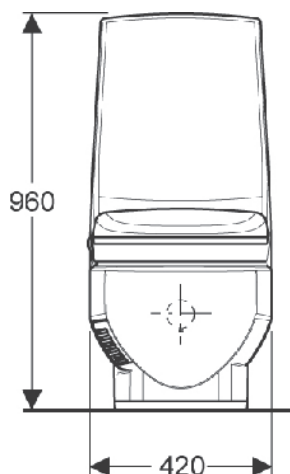

Technical Data

AquaClean 8000plus Care, floor standing with exposed cistern

Includes: floor standing WC with dirt-repellant ceramic surface, plastic casing, remote control, infra-red remote, fastening material and connection parts, waste fitting, isolation valve 1/2" BSP.

AquaClean 8000plus Care, white Article no. 185.200.11.1

Technical data

Protection class	IP X4
Nominal voltage	230 V/ 50 Hz unswitched fuse spur. Fused at 5A.
Length of main lead	500mm, white
Power input	1000 W
Pressure range	1 - 10 bar (mains connection)
Water connection	3/8" BSP
Dryer temperature	max. 45 C adjustable
Water temperature	max. 39 C adjustable
Water flow	Adjustable from 1.4 to 5.5 litres/min
Water heater capacity	1.8 litres
Air volume through active carbon filter	10 m / h
Weight	32kg
Dual flush	6/3 litres

Height adjustable For ease of standing up and side transfer from wheelchair, the AquaClean Care can be installed to a seat height of up to 525mm in 20mm stages.

Remote controls The remote control is included with the product and is used to programme individual settings to suit each user's needs. The infra-red remote offers hands-free operation to ensure functions can be activated with even greater ease