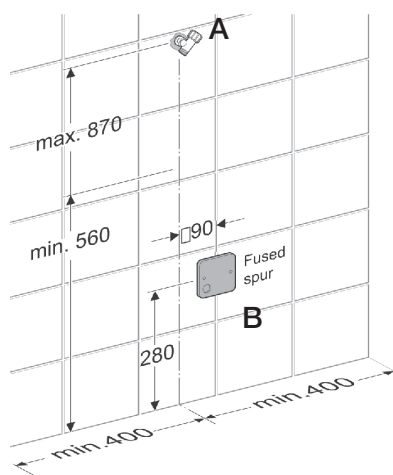

Technical data

Protection class	IP X4
Nominal voltage	230 V/ 50 Hz unswitched fuse spur. Fused at 5A.
Length of main lead	500mm, white
Power input	1000 W
Pressure range	1 - 10 bar (mains connection)
Water connection	3/8" BSP
Dryer temperature	max. 45 C adjustable
Water temperature	max. 39 C adjustable
Water flow	Adjustable from 1.4 to 5.5 litres/min
Water heater capacity	1.8 litres
Air volume through active carbon filter	10 m / h
Weight	32kg
Dual flush	6/3 litres

Height adjustable For ease of standing up and side transfer from wheelchair, the AquaClean Care can be installed to a seat height of up to 525mm in 20mm stages.

Remote controls The remote control is included with the product and is used to programme individual settings to suit each user's needs. The infra-red remote offers hands-free operation to ensure functions can be activated with even greater ease

Note: Electrical installtion should be carried out by authorised experts only and in accordance with the current edition of I.E.E Regulations.